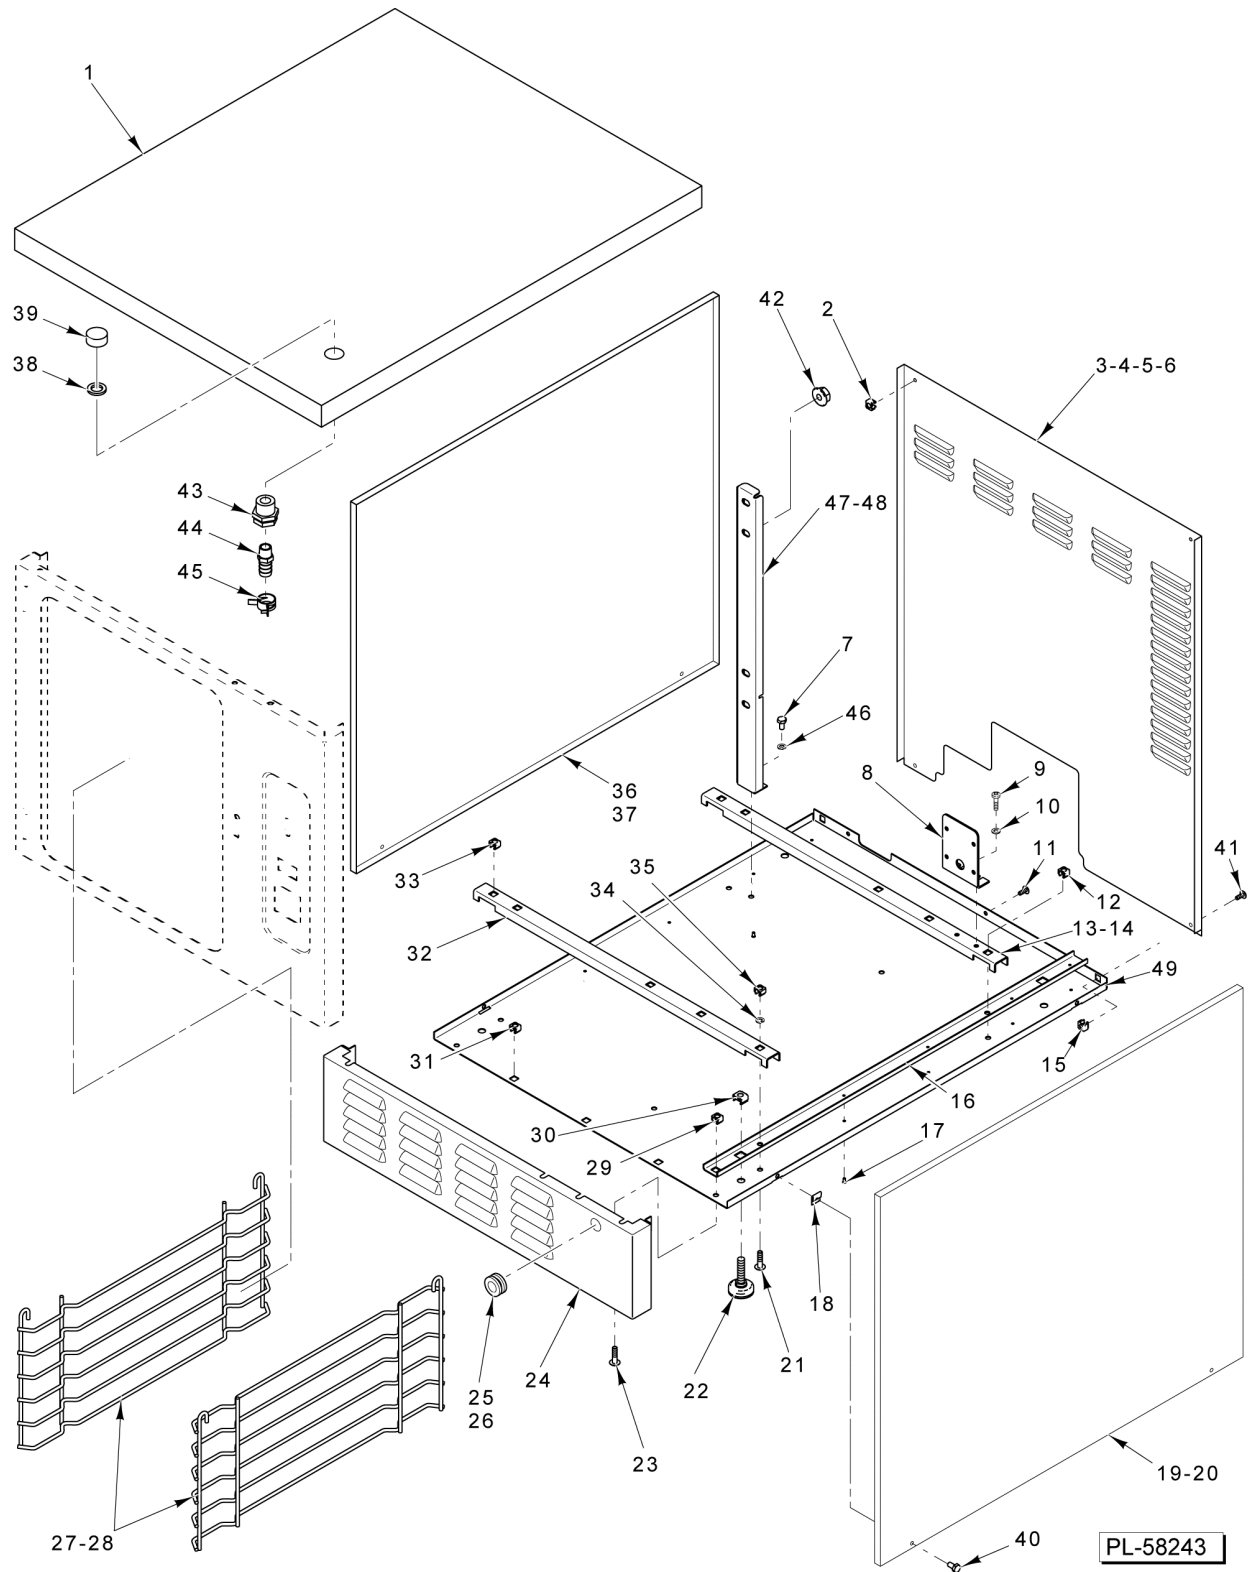

- 12 00-858056-00001 Harness - Contactor Wiring (Delta)
- 13 00-858056-00002 Harness - Contactor Wiring (WYE)

PARTS NOT ILLUSTRATED

PL-60661

LINE CONTROLS (LWE)

LINE CONTROLS (LWE)

ILLUS. PL-60661	PART NO.	NAME OF PART	AMT.
1	SD-019-29	Self-Tapping Screw 6-20 x 1/2 Phil. Pan Hd., Type B.....	AR
2	WS-002-15	Washer.....	4
3	NS-049-03	Panel Nut 1/4-20.....	2
4	SC-115-70	Mach. Screw 1/4-20 x 1 Slotted Truss Hd. (SST).....	1
5	SC-041-01	Cap Screw 1/4-20 x 3/4 Hex Hd. (SST).....	1
6	WL-006-17	Lockwasher 1/4 Helical (SST).....	1
7	00-858055-00001	Shield - Mylar (4 In.).....	1
8	00-858053-00001	Controller - PM (EZ-ZONE).....	1
9	00-858052-00001	Contacto.....	1
10	00-858079-00001	Bracket - Control Mounting.....	1
11	00-857713-00001	Frame Rail - Front.....	1
12	00-858056-00001	Harness - Wiring (Delta).....	1
13	00-858056-00002	Harness - Wiring (WYE).....	1