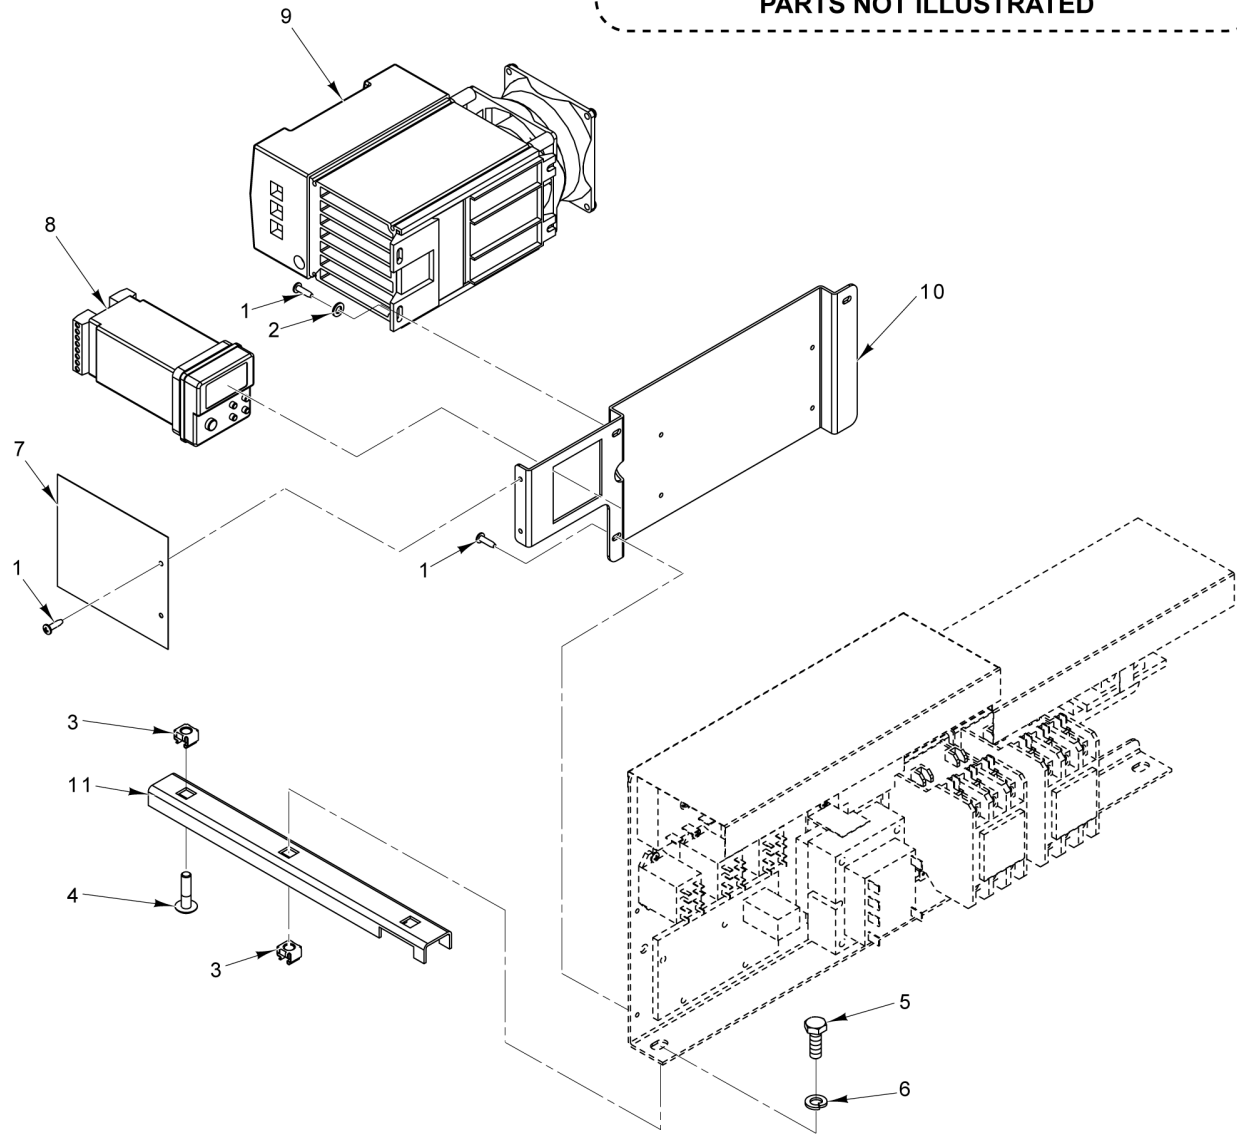

- 12 00-858056-00001 Harness - Contactor Wiring (Delta)
- 13 00-858056-00002 Harness - Contactor Wiring (WYE)

PARTS NOT ILLUSTRATED

PL-60661

LINE CONTROLS (LWE)

LINE CONTROLS (LWE)

ILLUS. PL-60661	PART NO.	NAME OF PART	AMT.
1	SD-019-29	Self-Tapping Screw 6-20 x 1/2 Phil. Pan Hd., Type B.....	AR
2	WS-002-15	Washer.....	4
3	NS-049-03	Panel Nut 1/4-20.....	2
4	SC-115-70	Mach. Screw 1/4-20 x 1 Slotted Truss Hd. (SST).....	1
5	SC-041-01	Cap Screw 1/4-20 x 3/4 Hex Hd. (SST).....	1
6	WL-006-17	Lockwasher 1/4 Helical (SST).....	1
7	00-858055-00001	Shield - Mylar (4 In.).....	1
8	00-858053-00001	Controller - PM (EZ-ZONE).....	1
9	00-858052-00001	Contacto.....	1
10	00-858079-00001	Bracket - Control Mounting.....	1
11	00-857713-00001	Frame Rail - Front.....	1
12	00-858056-00001	Harness - Wiring (Delta).....	1
13	00-858056-00002	Harness - Wiring (WYE).....	1