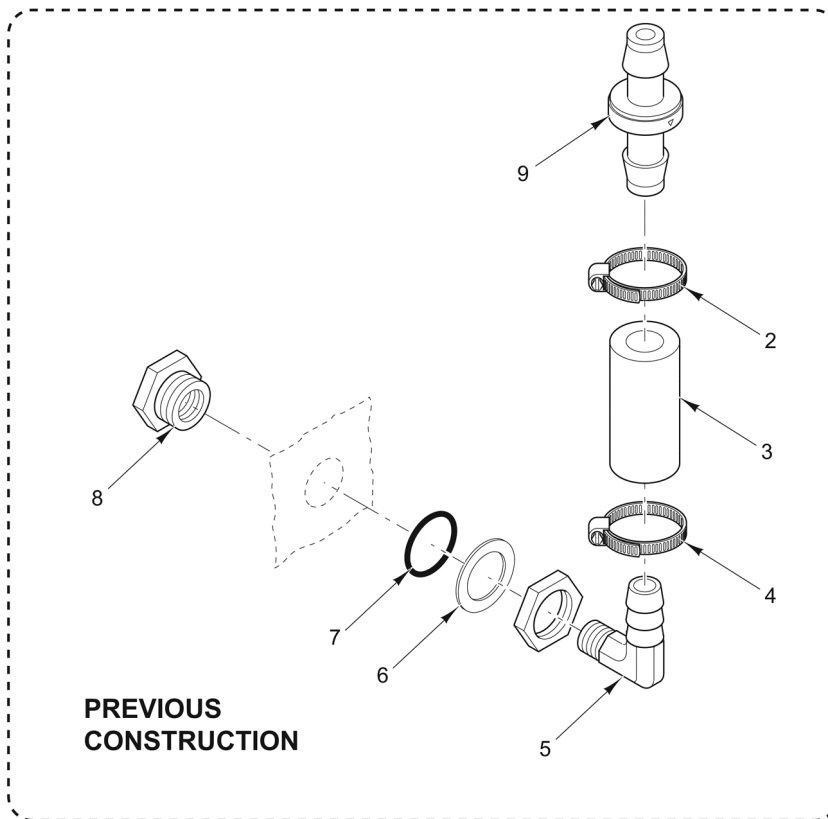

PL-58249

COMPARTMENT VACUUM BREAKER

COMPARTMENT VACUUM BREAKER

ILLUS.	PART NO.	NAME OF PART	AMT.
PL-58249			
1	00-857625-00001	Valve - Check (Current Construction).....	1
2	00-557718	Clamp - Hose #10.....	1
3	00-557473	Tube Line - Compartment Vacuum.....	1
4	00-557718	Clamp - Hose #10.....	2
5	FP-090-71	Fitting - Hose 3/8 Hose by 1/8 NPT (Brass).....	1
6	WS-010-26	Washer (SST).....	1
7	00-856769-00001	O-Ring 1/8 In. Thk.....	1
8	FP-090-36	Coupling - Anchor 1/8 (Brass).....	1
9	00-856755-00001	Valve - Check (Previous Construction).....	1