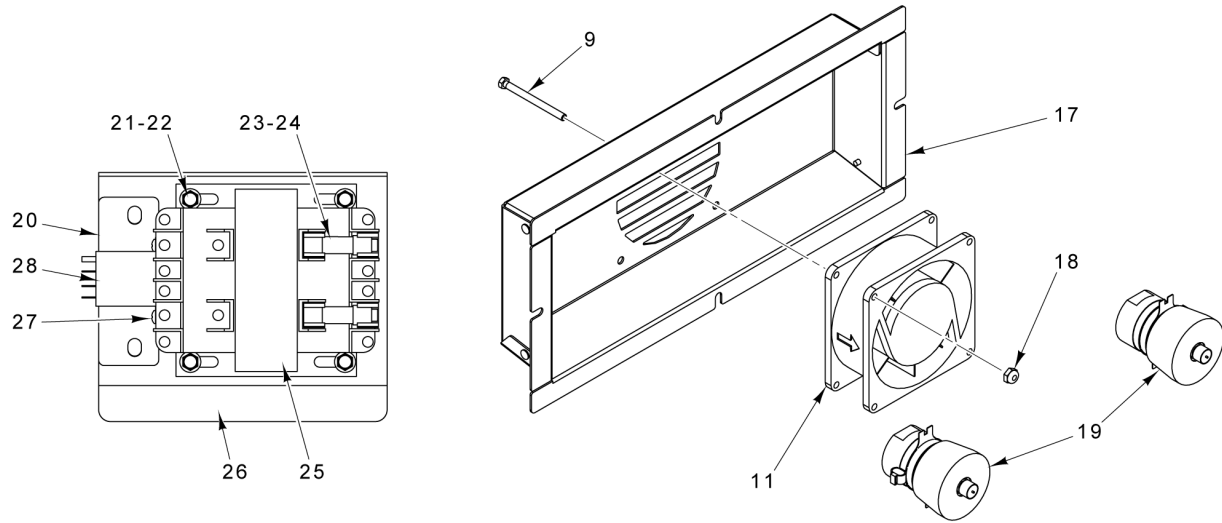

29 00-858730-00001 Harness - Sonic Safe
PART NOT ILLUSTRATED