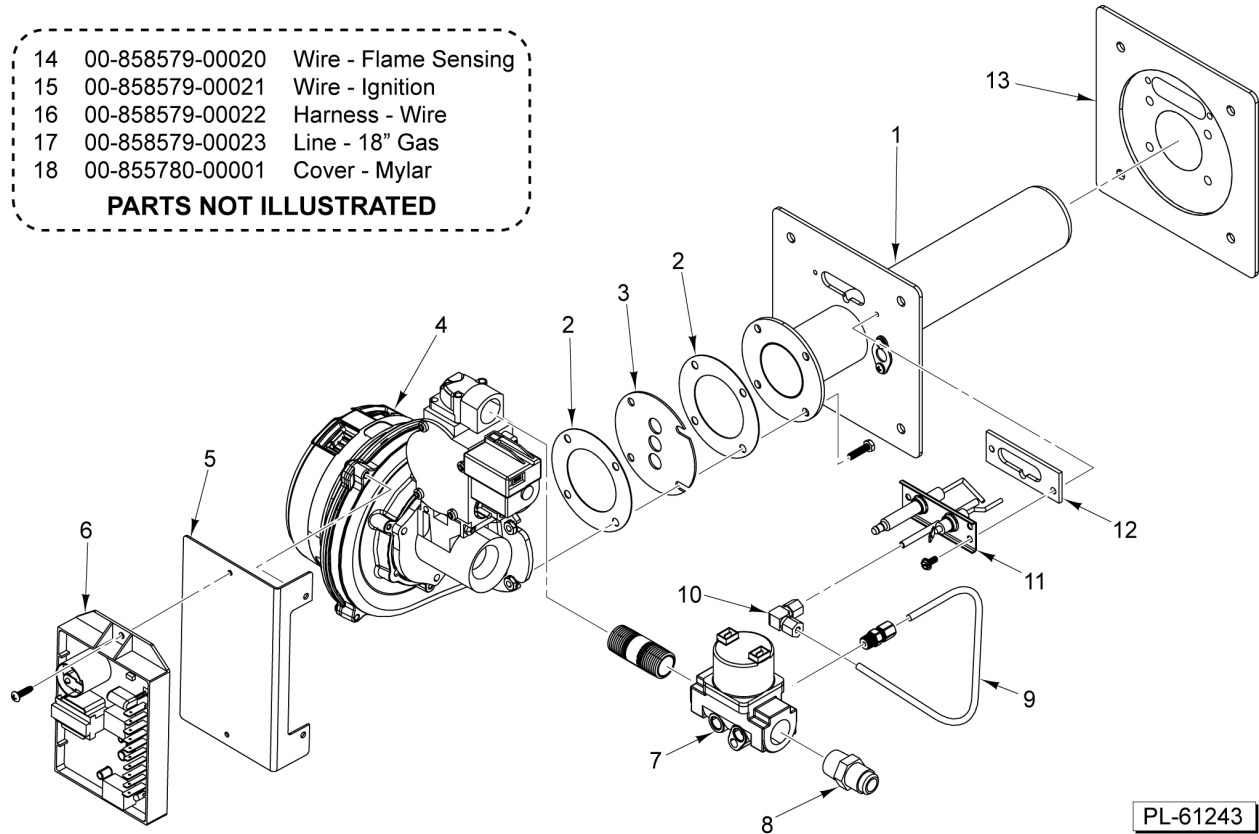

PL-61243

**BURNER ASSEMBLY
(STARTING S/N 463024850)**

**BURNER ASSEMBLY
(STARTING S/N 463024850)**

ILLUS. PL-61243	PART NO.	NAME OF PART	AMT.
1	00-858579-00002	Burner Head.....	1
2	00-858579-00008	Gasket - Restrictor Plate.....	2
3	00-858579-00003	Plate - Restrictor.....	1
4	00-858579-00006	Blower/Valve Assy.....	1
5	00-858579-00005	Bracket - IDC Mounting.....	1
6	00-858579-00011	Ignition Module - Fenwall.....	1
7	00-858579-00009	Valve - Gas.....	1
8	00-858579-00017	Holder - Orifice / Valve Fitting.....	1
9	00-858579-00007	Hose - Gas Flex.....	1
10	00-858579-00010	Universal Gas Orifice Assy.....	1
11	00-858579-00014	Electrode/Pilot Assy.....	1
12	00-858579-00016	Gasket - Electrode/Pilot Assy.....	1
13	00-855625-00001	Gasket - Burner Plate.....	1
14	00-858579-00020	Wire - Flame Sensing.....	1
15	00-858579-00021	Wire - Ignition.....	1
16	00-858579-00022	Harness - Wire.....	1
17	00-858579-00023	Line - 18" Gas.....	1
18	00-855780-00001	Cover - Mylar.....	1
*19	00-408279-00025	Regulator - Pressure 3/4 In. (NAT).....	1
*20	00-408279-00029	Regulator - Pressure 3/4 (LP).....	1
*21	00-858825-00001	BURNER, GAS BLOWER & VALVE ASSEMBLY, HOT SURFACE IGNITOR, NAT Starting at SN 463038121.....	1
*22	00-858825-00002	BURNER, GAS BLOWER & VALVE ASSEMBLY, HOT SURFACE IGNITOR, LP Starting at SN 463038121.....	1

* Not Shown in Graphic