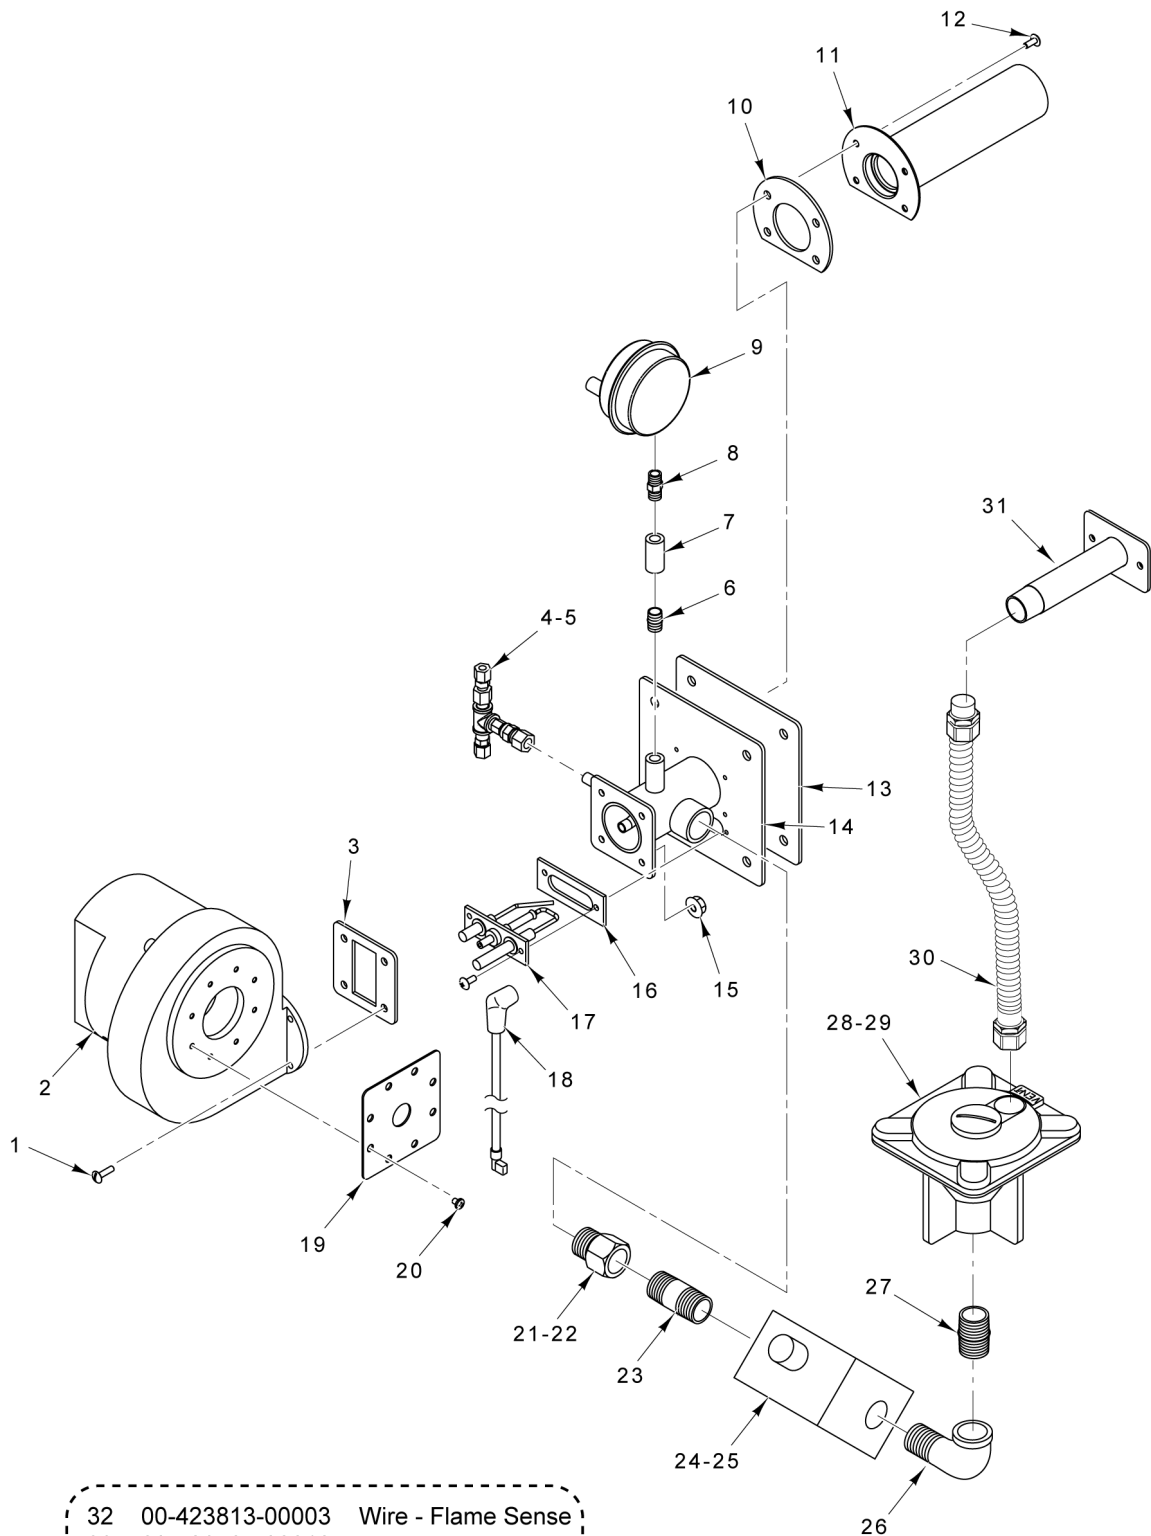

32 00-423813-00003 Wire - Flame Sense
33 00-426505-00018 Tube - Flex
PARTS NOT ILLUSTRATED

PL-59637

**BURNER ASSEMBLY
(BEFORE S/N 463024850)**

**BURNER ASSEMBLY
(BEFORE S/N 463024850)**

ILLUS. PL-59637	PART NO.	NAME OF PART	AMT.
1	SC-053-03	Mach. Screw 10-24 x 3/4 Slotted Truss Hd. (SST).....	4
2	00-855605-00001	Blower - Variable Speed.....	1
3	00-855649-00001	Gasket - Blower.....	1
4	00-855601-00001	Pilot - Natural Air Assy.....	1
5	00-855601-00002	Pilot - Propane Air Assy.....	1
6	FP-081-93	Pipe 1/8 x 3/4 TBE (Brass).....	1
7	FP-090-08	Coupling - Pipe 1/8 TBE (SST).....	1
8	00-851833-00001	Orifice - Air.....	1
9	00-850778-00001	Switch - Air Pressure.....	1
10	00-855626-00001	Gasket - Burner.....	1
11	00-855646-00001	Burner - Aconit.....	1
12	SC-066-06	Mach. Screw 10-24 x 1/2 Phil. Truss Hd. (SST).....	4
13	00-855625-00001	Gasket - Burner Plate.....	1
14	00-855640-00001	Burner - Adaptor Weld.....	1
15	NS-038-13	Lock Nut 10-24 Hex.....	4
16	00-855628-00001	Gasket - Pilot.....	1
17	00-855627-00001	Pilot.....	1
18	00-857210-00005	Cable - Ignitor W/ Strain Relief.....	1
19	00-855647-00001	Orifice - Air.....	1
20	SC-110-87	Mach. Screw #10-32 x 1/4 Phil. Pan Hd.....	8
21	00-852984-00012	Orifice (NAT).....	1
22	00-852984-00010	Orifice (LP).....	1
23	FP-036-02	Pipe 3/4 x 2-1/2 TBE.....	1
24	00-844133-00001	Valve - Comb. Natural 3-1/2 In.....	1
25	00-844133-00002	Valve - Comb. (3-1/2 In.) (10 In. W.C.) (LP).....	1
26	FP-078-86	Elbow - Street 3/4 x 90 Deg.....	1
27	FP-036-92	Pipe 3/4 x 1-3/8 TBE (Black).....	1
28	00-408279-00025	Regulator - Pressure 3/4 In. (NAT).....	1
29	00-408279-00029	Regulator - Pressure 3/4 (LP).....	1
30	00-851318-00001	Flex Line Gas.....	1
31	00-855670-00001	Support - Gas Pipe.....	1
32	00-423813-00003	Wire - Flame Sense.....	1
33	00-426505-00018	Tube - Flex (1/4 x 18 In.) Tubing - Pilot.....	1