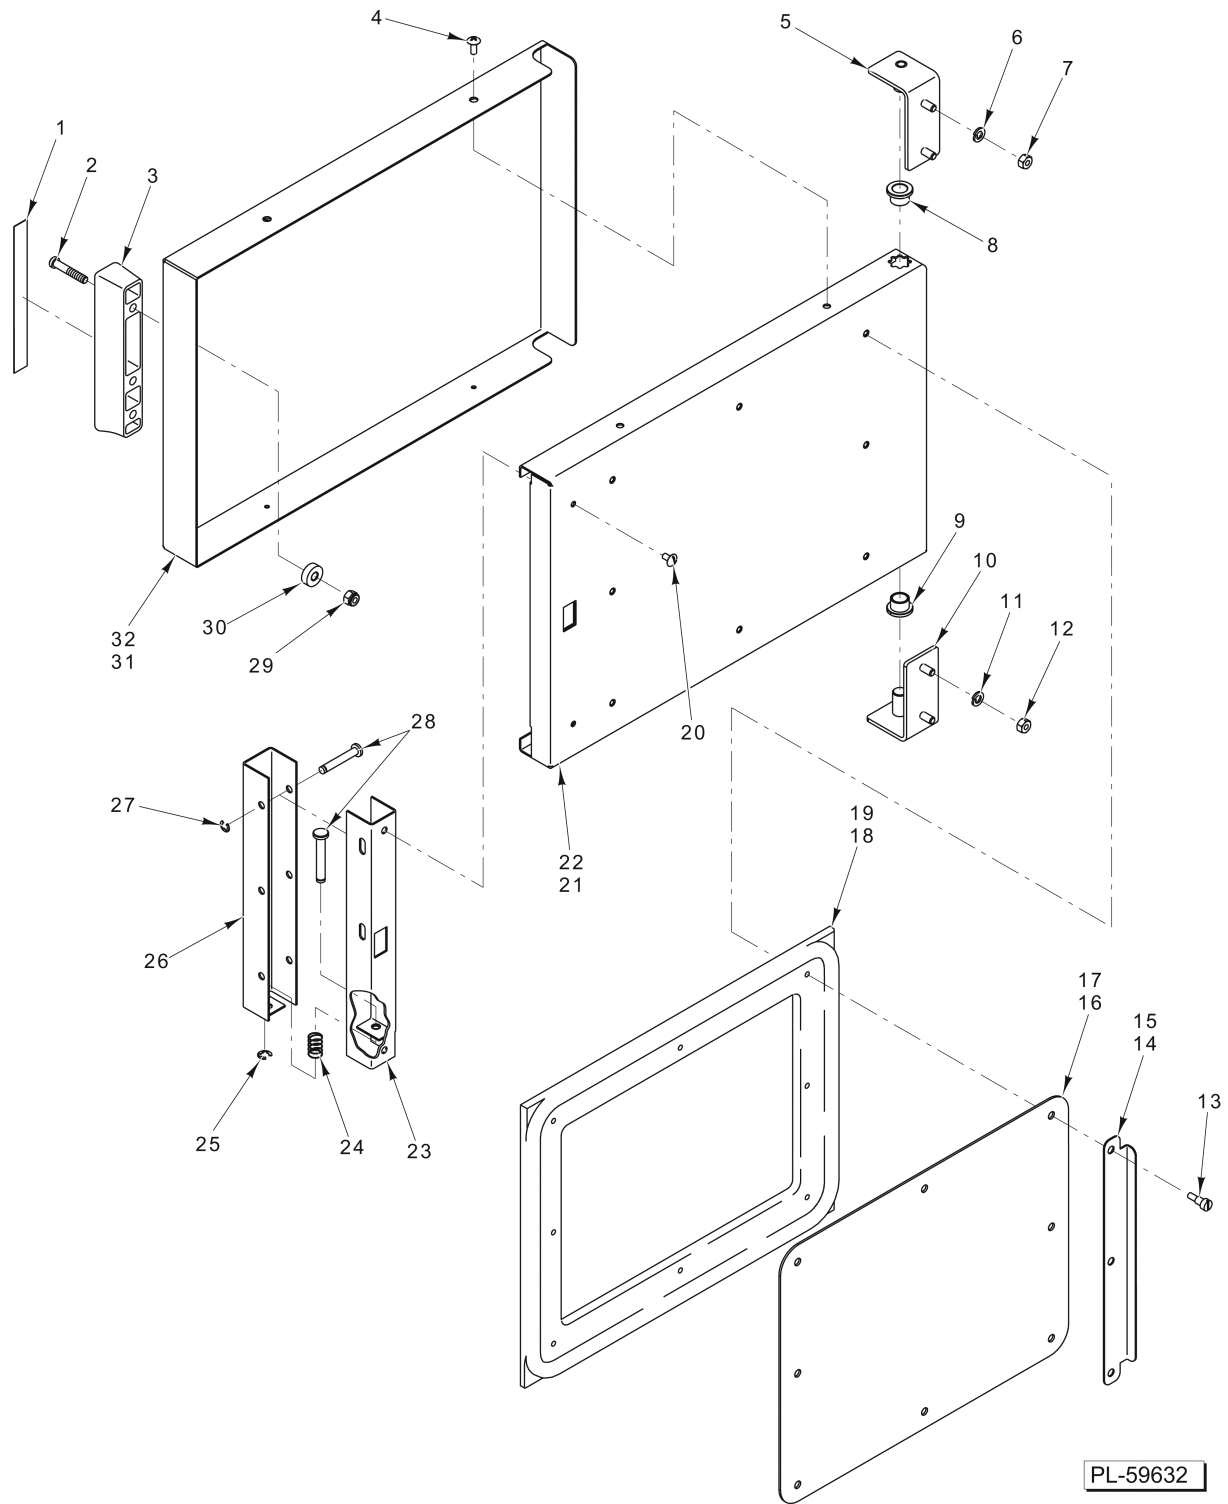

DOOR

DOOR

ILLUS. PL-59632	PART NO.	NAME OF PART	AMT.
1	00-855288-00001	Face Plate - Door Handle.....	1
2	SC-120-70	Cap Screw 1/4-20 x 1-5/8 Hex Socket Hd.....	2
3	00-855287-00001	Handle - Door.....	1
4	SC-066-20	Mach. Screw 10-32 x 1/2 Phil. Truss Hd. (SST).....	4
5	00-855521-00001	Hinge Assy. - Door (Top).....	1
6	WL-006-17	Lockwasher 1/4 Helical (SST).....	2
7	NS-046-38	Nut 1/4-20 Hex (SST).....	2
8	00-817643	Bearing - Flanged.....	1
9	00-817643	Bearing - Flanged.....	1
10	00-855521-00002	Hinge Assy. - Door (Bottom).....	1
11	WL-006-17	Lockwasher 1/4 Helical (SST).....	2
12	NS-046-38	Nut 1/4-20 Hex (SST).....	2
13	00-855597-00002	Screw 10-32 x 5/16 Slotted (SST).....	8
14	00-855714-00001	Gasket - Door Guard (6-Pan).....	1
16	00-855285-00001	Gasket Retainer - Door (6-Pan).....	1
15	00-855714-00002	Gasket - Door Guard (10-Pan).....	1
17	00-855285-00002	Gasket Retainer - Door (10-Pan).....	1
18	00-857085-00001	Kit - Door Gasket (3 Pan) - Cabinet Door (6-Pan) (Incls. Shim Kit).....	1
19	00-857085-00002	Kit - Door Gasket (5 Pan) - Cabinet Door (10-Pan) (Incls. Shim Kit).....	1
20	SC-053-05	Mach. Screw 10-24 x 3/8 Slotted Truss Hd. (SST).....	2
21	00-855582-00001	Bracket Weldment - Door (6-Pan).....	1
22	00-855582-00002	Bracket Weldment - Door (10-Pan).....	1
23	00-855584-00001	Door Latch - Bracket.....	1
24	00-855298-00001	Latch Spring - Door.....	1
25	RR-006-22	Retaining Ring 1/4 In. (SST).....	1
26	00-855585-00001	Latch Actuator - Door.....	1
27	RR-006-22	Retaining Ring 1/4 In. (SST).....	3
28	00-855590-00002	Pin - Clevis 1.525 In. Lg.....	4
29	NS-048-63	Lock Nut 1/4-20 Hex (SST).....	2
30	00-855290-00001	Bearing - Door Handle.....	2
31	00-855580-00001	Frame - Door (6-Pan).....	1
32	00-855580-00002	Frame - Door (10-Pan).....	1