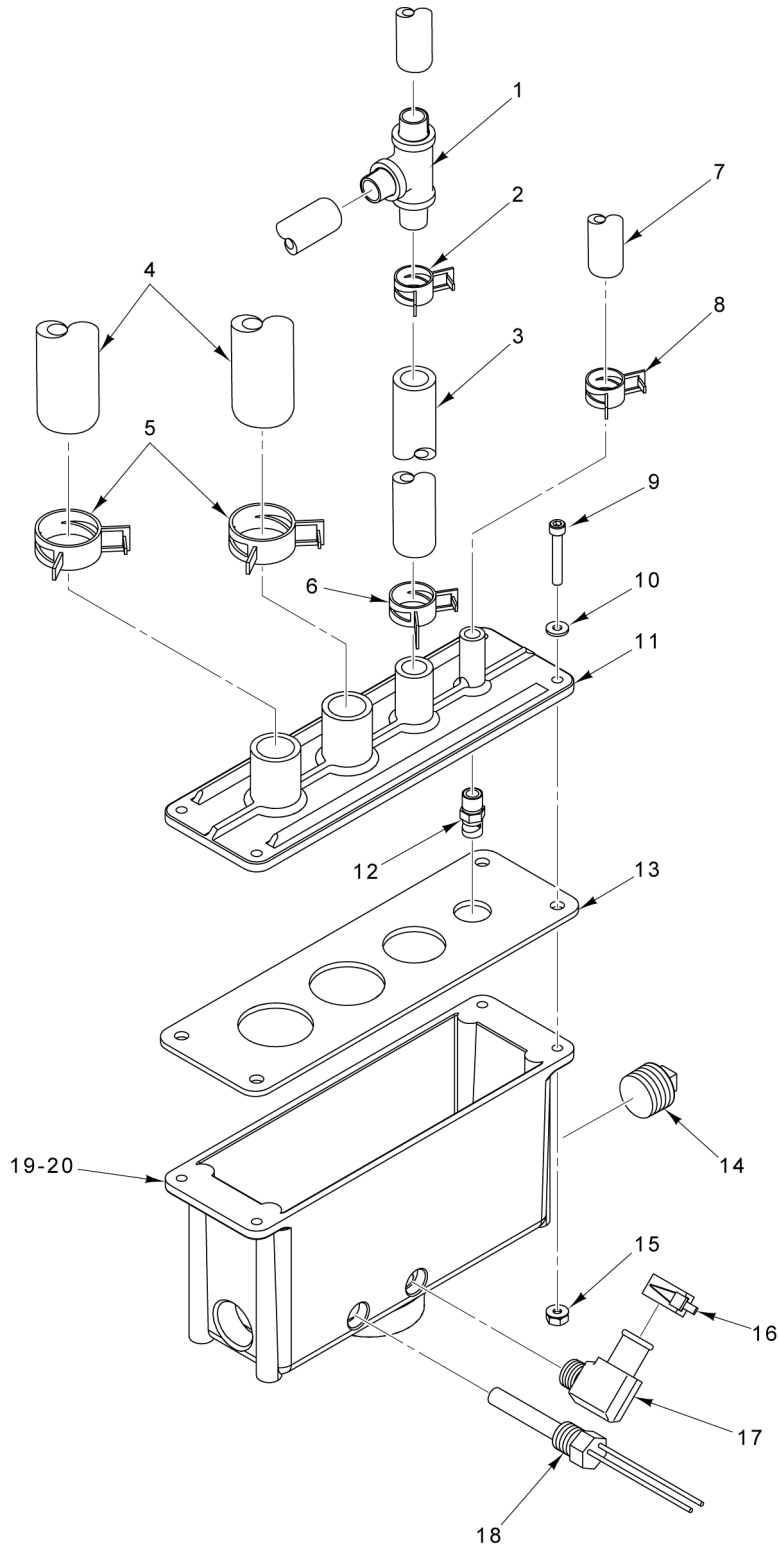

65197

DRAIN ASSEMBLY

DRAIN ASSEMBLY

ILLUS.	PART NO.	NAME OF PART	AMT.
	PL-59639		
1	FP-090-94	Tee - Tubing (1/2 In.) (Brass).....	1
2	00-557844	Clamp - Hose (19mm).....	1
3	00-557474	Hose 1/2 ID x 0.830 OD (3 Ft.).....	1
4	00-557477	Hose (4 Ft.).....	AR
5	00-557847	Clamp - Hose (35mm).....	2
6	00-557845	Clamp - Hose (24mm).....	1
7	00-557681	Hose - Condensate Box Line (14 In.).....	AR
8	00-557970	Clamp - Hose (20mm).....	1
9	SC-119-74	Screw Cap 10-24 x 1 1/4.....	4
10	WS-019-20	Washer 0.219 x 0.375 x 0.031 (SST).....	4
11	00-857244-00001	Lid - Box Condensate.....	1
12	00-857626-00001	Nozzle - Spray (1/8 In.).....	1
13	00-858497-00001	Gasket.....	1
14	FP-028-19	Pipe Plug 3/4 Sq. Hd. (Brass).....	1
15	NS-048-23	Nut Assy. 10-24 KEPS (SST).....	4
16	00-557970	Clamp - Hose (20mm).....	1
17	FP-090-56	Fitting - Hose 1/2 x 90 Deg. (Brass).....	1
18	00-855607-00001	Thermostat - Condensate (135 Deg. F.).....	1
19	FP-027-22	Bushing - Pipe 3/4 to 1/2 (Brass).....	1
20	FP-040-42	Pipe 1/2 x 1-1/8 TBE (Brass).....	1
21	00-857242-00001	Box - Condensate Kit Includes lid, nozzle, hardware and gasket.....	AR