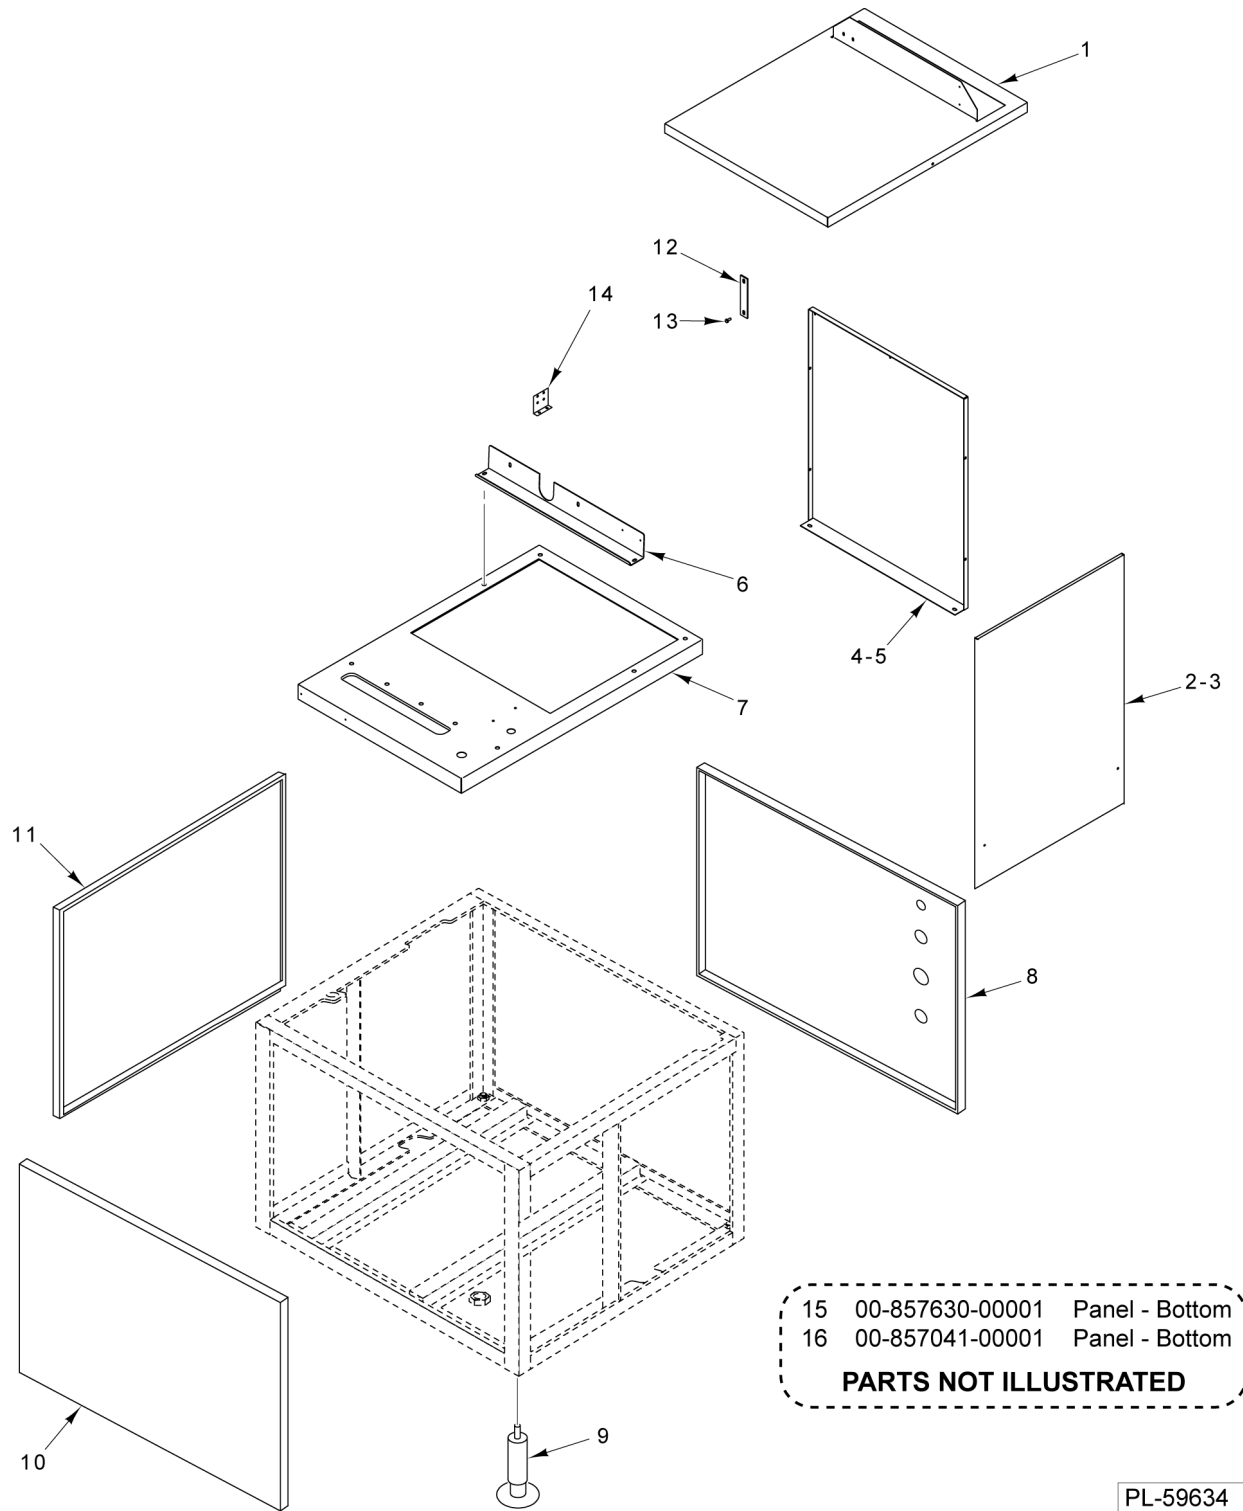

15	00-857630-00001	Panel - Bottom
16	00-857041-00001	Panel - Bottom

2. **PARTS NOT ILLUSTRATED**

PL-59634

PANELS

PANELS

ILLUS.	PART NO.	NAME OF PART	AMT.
PL-59634			
1	00-855252-00001	Panel - Top.....	1
2	00-857616-00001	Side Panel - Cabinet (6-Pan).....	2
3	00-857618-00001	Side Panel - Cabinet (10-Pan).....	2
4	00-855253-00001	Panel - Cabinet Back (6-Pan).....	1
5	00-857619-00001	Panel - Cabinet Back (10-Pan).....	1
6	00-857548-00001	Bracket - Support.....	1
7	00-857617-00001	Tabletop.....	1
8	00-855663-00001	NLA - Obsolete--Panel - Rear Assy.....	1
9	00-881526	Foot - Leg & Flange.....	4
10	00-855663-00002	Panel - Front.....	1
11	00-855672-00001	Panel - Side.....	2
12	00-855326-00001	Bracket - Cabinet Compartment Middle.....	2
13	SD-036-58	Self-Tapping Screw 10-16 x 1/2 Hex. Hex Washer Hd., Type AB.....	8
14	00-855675-00001	Bracket - Relay.....	1
15	00-857630-00001	Panel - Bottom (GA Models).....	1
16	00-857041-00001	Panel - Bottom (DA Models).....	1