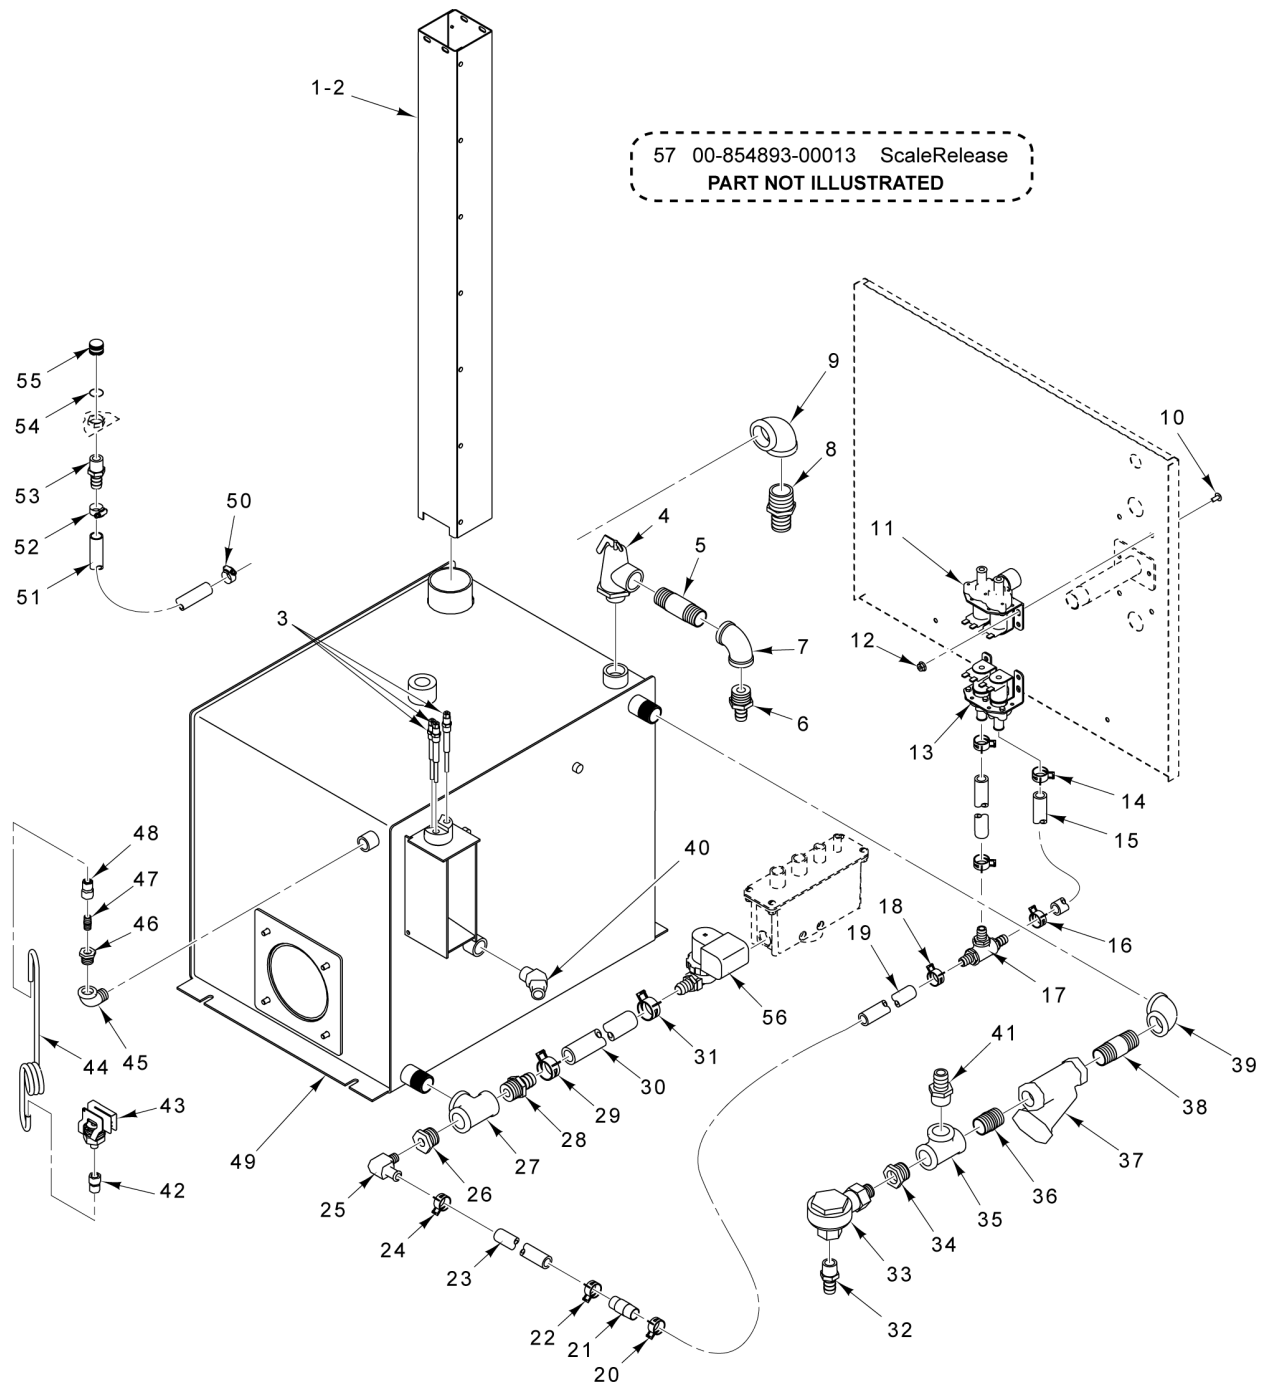

PL-59638

GAS GENERATOR TANK ASSEMBLY / SOLENOID VALVES

GAS GENERATOR TANK ASSEMBLY / SOLENOID VALVES

ILLUS.	PART NO.	NAME OF PART	AMT.
PL-59638			
1	00-857621-00001	Flue Assy. (6-Pan).....	1
2	00-857623-00001	Flue Assy. (10-Pan).....	1
3	00-857046-00002	Probe - Water Level.....	3
4	00-855606-00001	Valve - Relief 3/4 In. 5 PSI.....	1
5	FP-041-66	Pipe 3/4 x 3 TBE (Brass).....	1
6	FP-090-31	Fitting - Hose 5/8 Hose to 3/4 MPT (Brass).....	1
7	FP-013-27	Elbow - Pipe 1/2 x 90 Deg.....	1
8	FP-090-19	Fitting - Hose (11 In.).....	1
9	FP-013-27	Elbow - Pipe 1/2 x 90 Deg.....	1
10	SC-066-06	Mach. Screw 10-24 x 1/2 Phil. Truss Hd. (SST).....	8
11	00-856720-00001	Valve - Dual Water (3.8 GPM) Drain Cooling & Cavity Cold Water Condensate.....	1
12	NS-038-13	Lock Nut 10-24 Hex.....	8
13	00-856720-00003	Valve - Dual Water (0.50 GPM / 3.8 GPM) Generator Fast & Slow Fill.....	1
14	00-557844	Clamp - Hose (19mm).....	1
15	00-557681	Hose - Water Supply 1/2 x 1/8 (Clear PVC).....	AR
16	00-557844	Clamp - Hose (19mm).....	1
17	FP-090-94	Tee - Tubing (1/2 In.) (Brass).....	1
18	00-557844	Clamp - Hose (19mm).....	1
19	00-557681	Hose - Water Supply 1/2 x 1/8 (Clear PVC).....	AR
20	00-557844	Clamp - Hose (19mm).....	1
21	00-857179-00001	Valve - Check.....	2
22	00-557844	Clamp - Hose (19mm).....	1
23	00-557681	Hose - Water Supply 1/2 x 1/8 (Clear PVC).....	AR
24	00-557844	Clamp - Hose (19mm).....	1
25	FP-090-56	Fitting - Hose 5/8 x 90 Deg. (Brass).....	1
26	FP-027-16	Bushing - Pipe 3/4 to 3/8 (Brass).....	1
27	FP-019-28	Tee - Pipe 3/4 x 3/4 x 3/4 (Brass).....	1
28	FP-091-08	Fitting - Pipe 3/4 Hose to 3/4 MPT (Brass).....	1
29	00-557579	Clamp - Hose.....	1
30	00-557792	Hose (White) (3/4 In.).....	1
31	00-557846	Clamp - Hose (29mm).....	1
32	FP-087-39	Fitting - Hose 5/8 Hose to 1/2 NPT (Brass).....	1
33	00-856005-00001	Trap Radiator - 1/2" Trap - Radiator (1/2 In.).....	1
34	FP-027-22	Bushing - Pipe 3/4 to 1/2 (Brass).....	1
35	FP-019-28	Tee - Pipe 3/4 x 3/4 x 3/4 (Brass).....	1
36	FP-041-50	Pipe 3/4 x 1-3/8 TBE (Brass).....	1
37	00-186922	Strainer - Line (3/4 In.) (Brass).....	1
38	FP-041-59	Pipe 3/4 x 2 1/2 TBE (Brass).....	1
39	FP-015-23	Elbow 3/4 x 90 Deg. (Brass).....	1
40	FP-090-18	Fitting - Hose 5/8 to 1/2 Elbow (Brass).....	1
41	FP-091-08	Fitting - Hose 3/4 to 3/4 Straight (Brass).....	1
42	FP-012-10	Fitting - Tube 1/4 TBG x 1/8 FPT (Brass).....	1
*43	00-854471	Switch - Pressure (5 PSI).....	1
44	00-857178-00001	Coil - Condensate.....	1
45	FP-015-10	Elbow - Street 3/8 x 90 Deg. (Brass).....	1
46	FP-027-04	Bushing - Pipe 3/8 to 1/8 (Brass).....	1
47	FP-081-93	Pipe 1/8 x 3/4 TBE (Brass).....	1
48	FP-012-10	Fitting - Tube 1/4 TBG x 1/8 FPT (Brass).....	1
49	00-857684-00001	Kit - Universal Generator Includes Probes.....	1
50	00-557970	Clamp - Hose (20mm).....	1
51	00-557475	Hose 5/8 ID x 0.955 OD (1.66 Ft.) (Blue).....	AR
52	00-557970	Clamp - Hose (20mm).....	1
53	FP-090-37	Fitting - Pipe (3/8 In.) (Brass).....	1
54	00-856769-00001	O-Ring 1/8 In. Thk.....	1
55	FP-090-60	Fitting - Hose (Round Hose Cap 3/4 NH Thread) (Brass).....	1
56	00-435968-00001	Valve - Solenoid (1/2 In.) (110-120 V.).....	1
57	00-854893-00013	ScaleRelease (14 Oz.).....	2

* The operating pressure switch from the factory on production units is not adjustable.