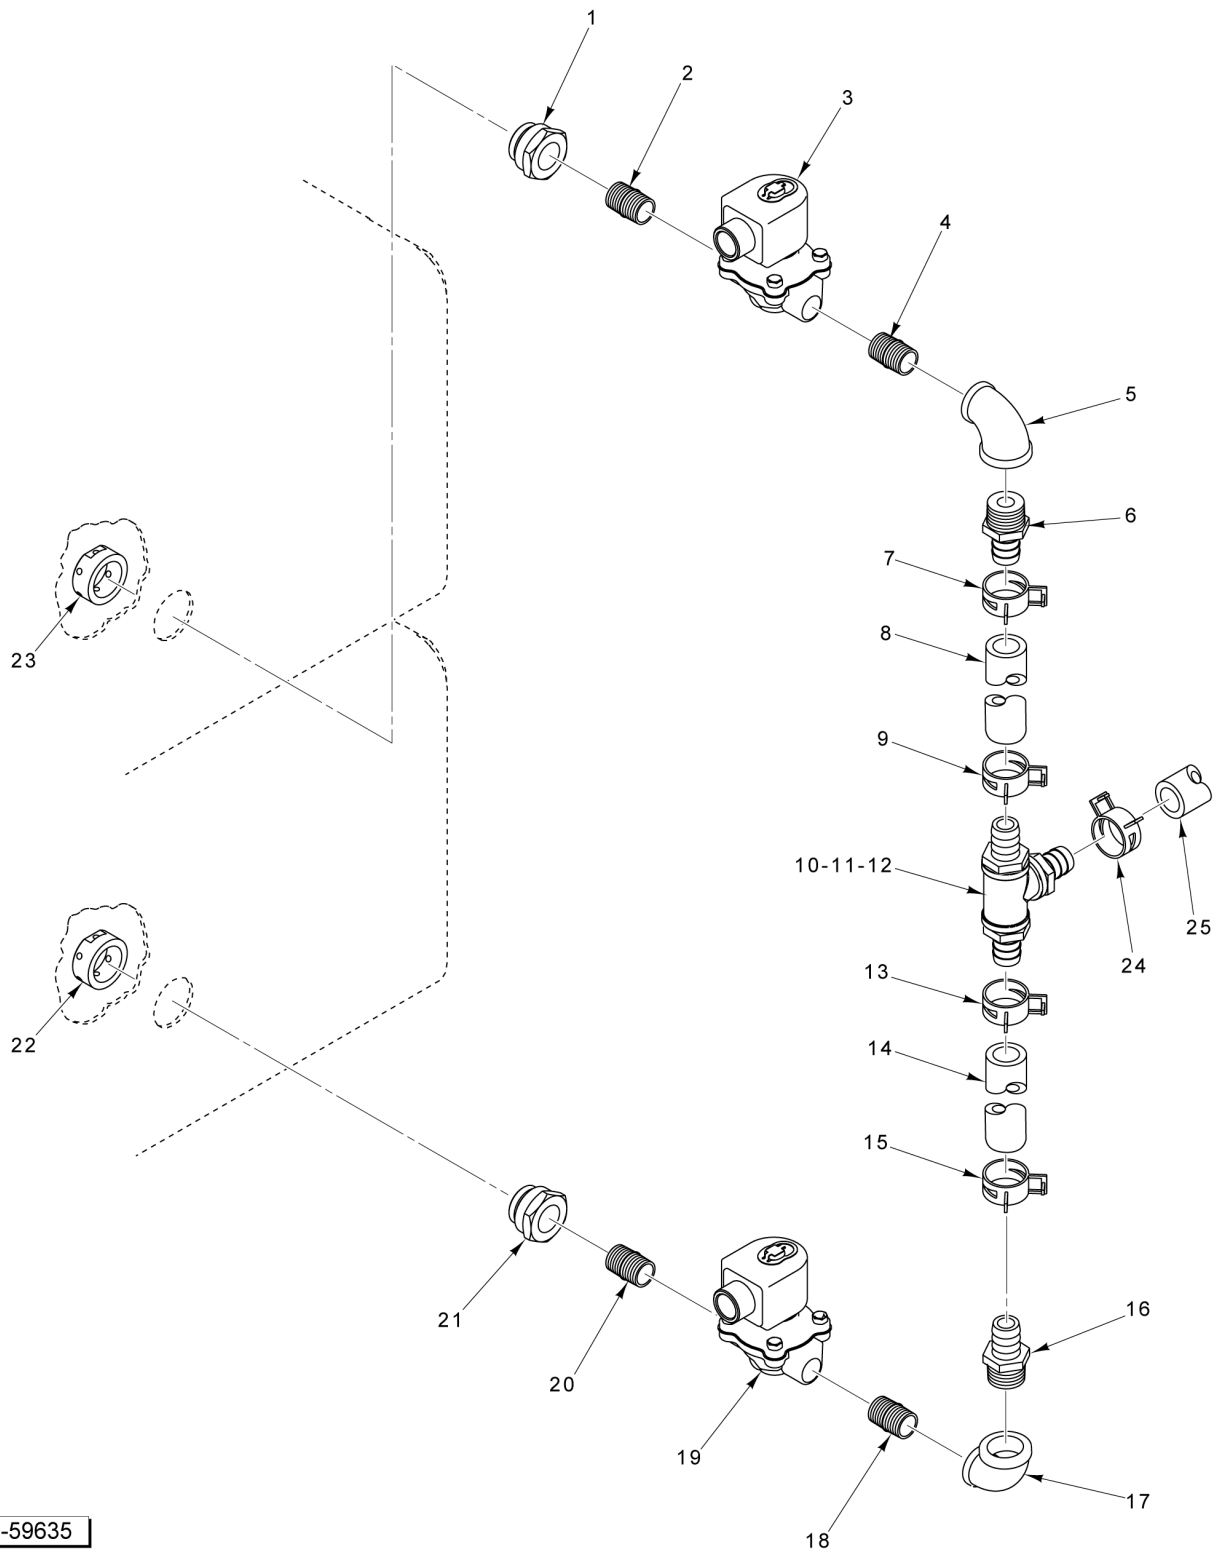

PL-59635

PLUMBING

PLUMBING

ILLUS. PL-59635	PART NO.	NAME OF PART	AMT.
1	00-855394-00001	Adapter - Cabinet Steam Port.....	1
2	FP-054-08	Pipe 1/2 x 1-1/8 TBE (SST).....	1
3	00-857443-00001	Valve 1/2 NPT.....	1
4	FP-054-08	Pipe 1/2 x 1-1/8 TBE (SST).....	1
5	FP-016-12	Elbow - Reducing 3/4 x 1/2 x 90 Deg. (Brass).....	1
6	FP-091-08	Fitting - Pipe 3/4 Hose to 3/4 MPT (Brass).....	1
7	00-557579	Clamp - Hose.....	1
8	00-557792	Steam Line - Lower (3/4 In. I.D. High Temperature).....	AR
9	00-557846	Clamp - Hose (29mm).....	1
10	FP-019-28	Tee - Pipe 3/4 x 3/4 x 3/4 (Brass) Tee - Tubing Barbed (Brass).....	1
11	FP-019-28	Tee - Pipe 3/4 x 3/4 x 3/4 (Brass).....	2
12	FP-091-08	Fitting - Pipe 3/4 Hose to 3/4 MPT (Brass).....	1
13	00-557579	Clamp - Hose.....	1
14	00-557792	Steam Line - Lower (3/4 In. I.D. High Temperature).....	AR
15	00-557579	Clamp - Hose.....	1
16	FP-091-08	Fitting - Pipe 3/4 Hose to 3/4 MPT (Brass).....	1
17	FP-016-12	Elbow - Reducing 3/4 x 1/2 x 90 Deg. (Brass).....	1
18	FP-054-08	Pipe 1/2 x 1-1/8 TBE (SST).....	1
19	00-857443-00001	Valve 1/2 NPT.....	1
20	FP-054-08	Pipe 1/2 x 1-1/8 TBE (SST).....	1
21	00-855394-00001	Adapter - Cabinet Steam Port.....	1
22	00-856753-00001	Port - Low Pressure Steam.....	1
23	00-856753-00001	Port - Low Pressure Steam.....	1
24	00-557579	Clamp - Hose.....	1
25	00-557792	Steam Line - Lower (3/4 In. I.D. High Temperature).....	AR