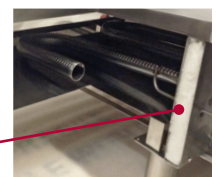

It's what's INSIDE that counts!
Globe gas griddles have insulated double wall construction.

Not available in Canada

COOKING