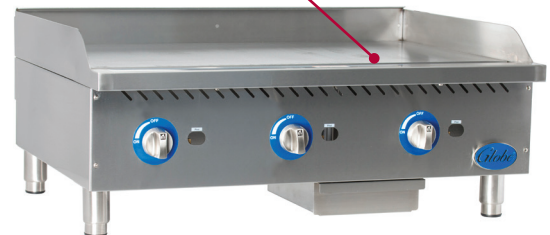

GG36G △

It's what's INSIDE that counts!
Globe gas griddles have insulated double wall construction.

Not available in Canada

COOKING