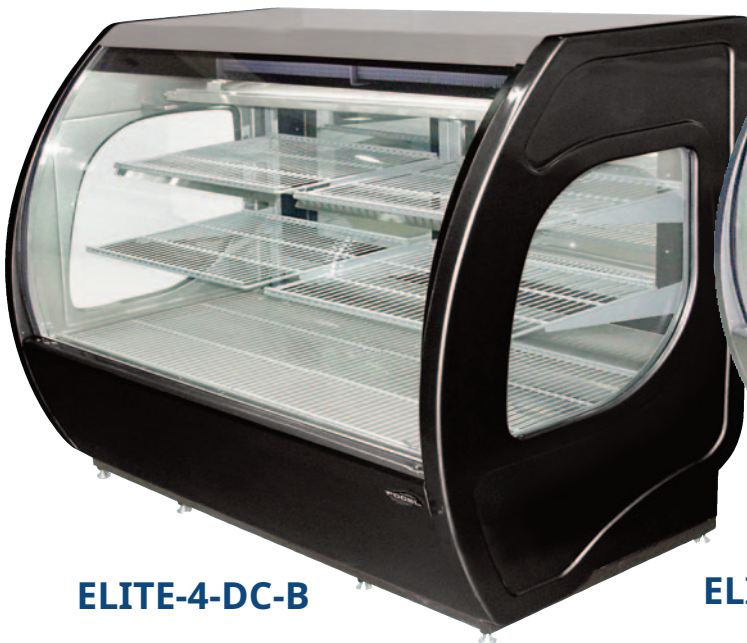

## ELITE - REFRIGERATED DELI DISPLAY CASE

**ELITE-4-DC-B**

**ELITE-4-DC-G**

### FEATURES

- Thermoformed side walls with a modern design and side windows to enhance product exhibition
- 2 rear sliding glass doors
- 3 levels of display
- LED illumination
- Reinforced steel base
- Electronically controlled, refrigeration
- Gravity coil

MODEL NO. NUMBER	DESCRIPTION	VOLTAGE	AMPS	TEMP	HP	EST. SHIP WEIGHT
ELITE-4-DC-B	2 DOORS/3 LEVELS OF DISPLAY	115	4.5	36° F - 40° F	1/4	404#
ELITE-4-DC-G	2 DOORS/3 LEVELS OF DISPLAY	115	4.5	36° F - 40° F	1/4	404#
ELITE-6-DC-B	2 DOORS/3 LEVELS OF DISPLAY	115	5.2	36° F - 40° F	1/3	476#
ELITE-6-DC-G	2 DOORS/3 LEVELS OF DISPLAY	115	5.2	36° F - 40° F	1/3	476#

## ELITE - REFRIGERATED DELI DISPLAY CASE

MODEL #	ELITE-4-PF	ELITE-6-PF
<b>OUTSIDE DIMENSIONS</b>		
DEPTH	29.88"	29.88"
LENGTH	48.00"	72.00"
HEIGHT	51.12"	51.12"
DOOR SIZE	23.00" X 21.00"	34.00" X 21.00"
DOOR TYPE	2 SLIDING	2 SLIDING
<b>INSIDE DIMENSIONS</b>		
DEPTH	23.00"	23.00"
LENGTH	45.00"	69.00"
HEIGHT	32.00"	32.00"
SHELF SIZE	(4) 21.25" X 16.00"	(4) 33.00" X 16.00"
MAIN DECK SIZE	(2) 22.50" X 21.00"	(2) 34.25" X 20.50"
# OF SHELVES	6	6
CAPACITY: CUBIC FOOT	19	24
<b>SPECIFICATIONS</b>		
OPERATING TEMPERATURE	36°F TO 40°F	36°F TO 40°F
COMPRESSOR SIZE HP	1/4	1/3
VOLTAGE	115	115
AMPERAGE	4.5	5.2
CORD AND PLUG	YES	YES
<b>SHIPPING DIMENSIONS</b>		
DEPTH	36.00"	36.00"
LENGTH	54.00"	78.00"
HEIGHT	58.00"	58.00"
GROSS WEIGHT LBS.	404	476