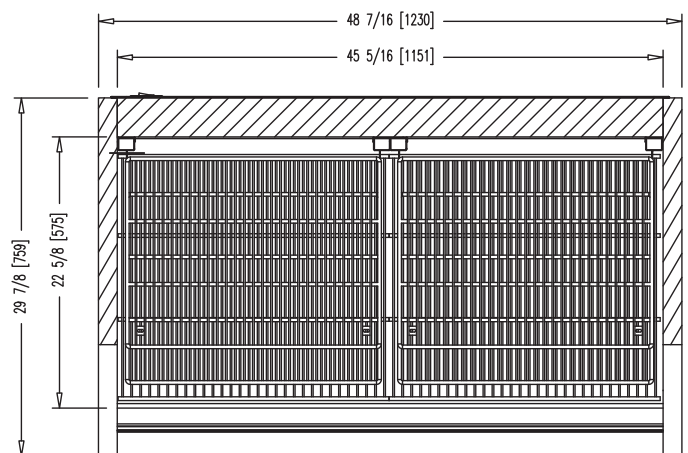

TECHNICAL DATA

ELITE - REFRIGERATED DELI DISPLAY CASE

MODEL #	ELITE-4-PF	ELITE-6-PF
OUTSIDE DIMENSIONS		
DEPTH	29.88"	29.88"
LENGTH	48.00"	72.00"
HEIGHT	51.12"	51.12"
DOOR SIZE	23.00" X 21.00"	34.00" X 21.00"
DOOR TYPE	2 SLIDING	2 SLIDING
INSIDE DIMENSIONS		
DEPTH	23.00"	23.00"
LENGTH	45.00"	69.00"
HEIGHT	32.00"	32.00"
SHELF SIZE	(4) 21.25" X 16.00"	(4) 33.00" X 16.00"
MAIN DECK SIZE	(2) 22.50" X 21.00"	(2) 34.25" X 20.50"
# OF SHELVES	6	6
CAPACITY: CUBIC FOOT	19	24
SPECIFICATIONS		
OPERATING TEMPERATURE	36°F TO 40°F	36°F TO 40°F
COMPRESSOR SIZE HP	1/4	1/3
VOLTAGE	115	115
AMPERAGE	4.5	5.2
CORD AND PLUG	YES	YES
SHIPPING DIMENSIONS		
DEPTH	36.00"	36.00"
LENGTH	54.00"	78.00"
HEIGHT	58.00"	58.00"
GROSS WEIGHT LBS.	404	476

- Cases are designed to operate at 75°F and 55% relative humidity.
- Specification subject to change without notice.
- SUFFIX: B = Black G = Gray

SIDE VIEW

TOP VIEW

A Division of HMC Enterprises LLC • 831 East Cayuga St • Philadelphia, PA 19124 USA

(215) 464-6800 • 1-800-344-8222 • Fax (215) 969-4890 • E-Mail: sales@howardmccray.com • www.howardmccray.com