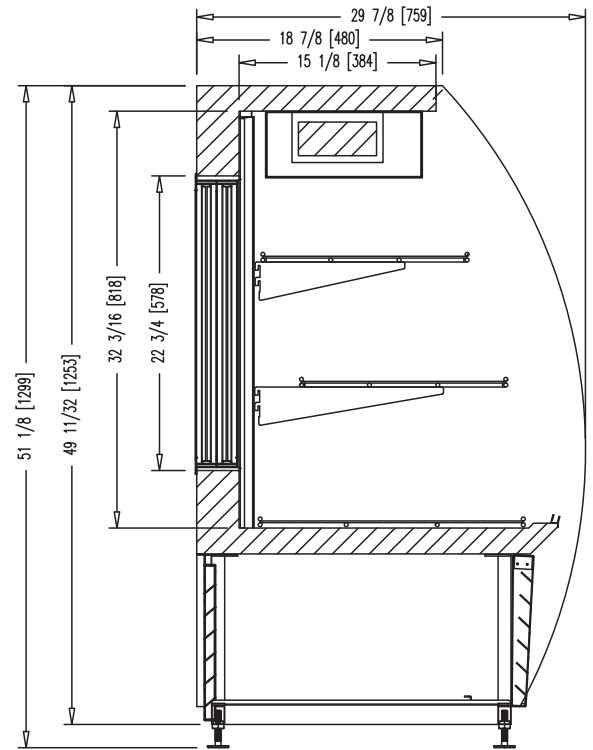

TECHNICAL DATA

ELITE - REFRIGERATED DELI DISPLAY CASE

MODEL #	ELITE-4-PF	ELITE-6-PF
OUTSIDE DIMENSIONS		
DEPTH	29.88"	29.88"
LENGTH	48.00"	72.00"
HEIGHT	51.12"	51.12"
DOOR SIZE	23.00" X 21.00"	34.00" X 21.00"
DOOR TYPE	2 SLIDING	2 SLIDING
INSIDE DIMENSIONS		
DEPTH	23.00"	23.00"
LENGTH	45.00"	69.00"
HEIGHT	32.00"	32.00"
SHELF SIZE	(4) 21.25" X 16.00"	(4) 33.00" X 16.00"
MAIN DECK SIZE	(2) 22.50" X 21.00"	(2) 34.25" X 20.50"
# OF SHELVES	6	6
CAPACITY: CUBIC FOOT	19	24
SPECIFICATIONS		
OPERATING TEMPERATURE	36°F TO 40°F	36°F TO 40°F
COMPRESSOR SIZE HP	1/4	1/3
VOLTAGE	115	115
AMPERAGE	4.5	5.2
CORD AND PLUG	YES	YES
SHIPPING DIMENSIONS		
DEPTH	36.00"	36.00"
LENGTH	54.00"	78.00"
HEIGHT	58.00"	58.00"
GROSS WEIGHT LBS.	404	476

- Cases are designed to operate at 75°F and 55% relative humidity.
- Specification subject to change without notice.
- SUFFIX: B = Black G = Gray

SIDE VIEW

TOP VIEW

A Division of HMC Enterprises LLC • 831 East Cayuga St • Philadelphia, PA 19124 USA

(215) 464-6800 • 1-800-344-8222 • Fax (215) 969-4890 • E-Mail: sales@howardmccray.com • www.howardmccray.com