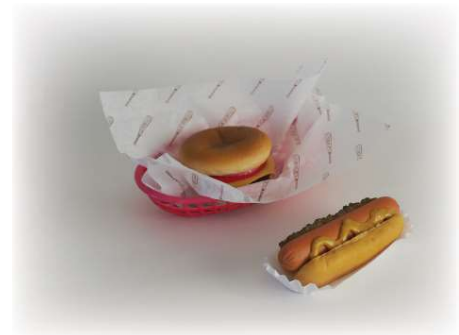

## Hot Dog Trays

Code No.	Case Cube	Approx. Wt.	Packaged
HDT-8M 8" medium weight	.57	14.3	6/500
HDT-8H 8" medium weight	.86	19.0	6/500
HDT-11 11" medium weight	1.40	28.9	12/250

## Foil Laminated Sandwich Wraps

Code No.	Description	Pack	Cs Wt	Cube	Inside Design
FSW65U	14 X 16 <i>Unprinted</i>	2/5000	15#	.32	"Pitch In!"
FSW68U	10.75 X 14 <i>Unprinted</i>	5/500	26#	.61	Broken Octagon
FSW66U	10.5 X 14 <i>Unprinted</i>	5/500	24#	.47	Broken Octagon
FSW66CB	10.5 X 14 <i>Cheeseburger</i>	5/500	25#	.47	Broken Octagon
FSW66CK	10.5 X 14 <i>Chicken</i>	5/500	25#	.47	Broken Octagon
FSW66HB	10.5 X 14 <i>Hamburger</i>	5/500	25#	.47	Broken Octagon
FSW66BBQ	10.5 X 14 <i>BBQ</i>	5/500	25#	.47	Broken Octagon