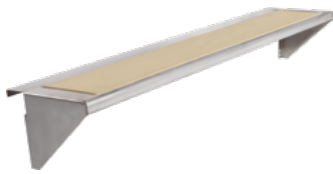

ACHIEVER VACB SERIES | ACCESSORIES

FIELD-INSTALLED ACCESSORIES

CUTTING BOARD

Stainless steel cutting board with Sani-Tuff®, 10½" depth

- CUTBD-ACB25** For VACB25
- CUTBD-ACB36** For VACB36
- CUTBD-ACB48** For VACB48
- CUTBD-ACB60** For VACB60
- CUTBD-ACB72** For VACB72

(Sani-Tuff® is a resilient material resistant to cracking, splintering and absorption of liquids)

PLATE RAIL

Stainless steel plate rail, 10½" depth

- PLTRAIL-ACB25** For VACB25
- PLTRAIL-ACB36** For VACB36
- PLTRAIL-ACB48** For VACB48
- PLTRAIL-ACB60** For VACB60
- PLTRAIL-ACB72** For VACB72

CONDIMENT RAIL

Stainless steel condiment rail, 10½" depth

- CONRAIL-ACB25** For VACB25
Capacity: (3) ½ Pans or (1) ⅓ Pan
- CONRAIL-ACB36** For VACB36
Capacity: (5) ½ Pans or (2) ⅓ Pans
- CONRAIL-ACB48** For VACB48
Capacity: (7) ½ Pans or (3) ⅓ Pans
- CONRAIL-ACB60** For VACB60
Capacity: (8) ½ Pans or (4) ⅓ Pans
- CONRAIL-ACB72** For VACB72
Capacity: (10) ½ Pans or (5) ⅓ Pans