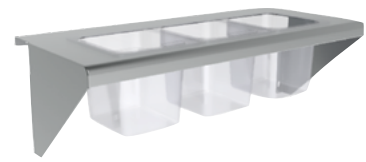

ACHIEVER VACB SERIES | ACCESSORIES

FIELD-INSTALLED ACCESSORIES

CUTTING BOARD

Stainless steel cutting board with Sani-Tuff®, 10½" depth

- CUTBD-ACB25** For VACB25
- CUTBD-ACB36** For VACB36
- CUTBD-ACB48** For VACB48
- CUTBD-ACB60** For VACB60
- CUTBD-ACB72** For VACB72

(Sani-Tuff® is a resilient material resistant to cracking, splintering and absorption of liquids)

PLATE RAIL

Stainless steel plate rail, 10½" depth

- PLTRAIL-ACB25** For VACB25
- PLTRAIL-ACB36** For VACB36
- PLTRAIL-ACB48** For VACB48
- PLTRAIL-ACB60** For VACB60
- PLTRAIL-ACB72** For VACB72

CONDIMENT RAIL

Stainless steel condiment rail, 10½" depth

- CONRAIL-ACB25** For VACB25
Capacity: (3) ½ Pans or (1) ⅓ Pan
- CONRAIL-ACB36** For VACB36
Capacity: (5) ½ Pans or (2) ⅓ Pans
- CONRAIL-ACB48** For VACB48
Capacity: (7) ½ Pans or (3) ⅓ Pans
- CONRAIL-ACB60** For VACB60
Capacity: (8) ½ Pans or (4) ⅓ Pans
- CONRAIL-ACB72** For VACB72
Capacity: (10) ½ Pans or (5) ⅓ Pans