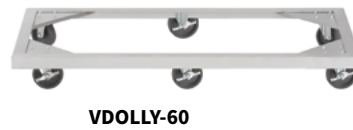

### FIELD-INSTALLED | DOLLY FRAMES & EQUIPMENT STANDS

Accessory Code	Description
VDOLLY-36	36" Dolly Frame
VDOLLY-48	48" Dolly Frame
VDOLLY-54	54" Dolly Frame
VDOLLY-60	60" Dolly Frame
VDOLLY-72	72" Dolly Frame
VDOLLY-84	84" Dolly Frame
VDOLLY-96	96" Dolly Frame
VDOLLY-108	108" Dolly Frame