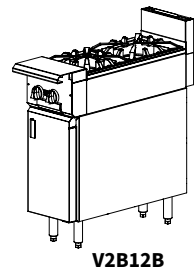

V SERIES | 6" & 12" WIDE - TOP SECTIONS

All V Series Heavy Duty Ranges are Fully Customizable to Suit Your Needs.

6" WIDE - TOP SECTIONS WORK-TOP

Model	Base	Top Configuration	Top View	Total BTU/hr
VWT06	Modular	Work-Top		N/A
VWT06B	Spreader*	Work-Top		N/A

*NOTE: 6" spreaders are not for sale as individual units and does not have a cabinet compartment. They must be battereded with another unit. Cabinet base models have only 2 legs.

12" WIDE - TOP SECTIONS 2 BURNERS, SINGLE HOT TOP & WORK-TOP

Model	Base	Top Configuration	Top View	Total BTU/hr
V2B12	Modular	2 Burners		70,000
V2B12B	Cabinet	2 Burners		70,000
V112H	Modular	Single Hot Top		30,000
V112HB	Cabinet	Single Hot Top		30,000
VWT12	Modular	Work-Top		N/A
VWT12B	Cabinet	Work-Top		N/A

VGT12	*12" Modular Thermostatic Griddle Section	30,000
VGT12B	*12" Cabinet Base Thermostatic Griddle Section	30,000
VGM12	*12" Modular Manual Griddle Section	30,000
VGM12B	*12" Cabinet Base Manual Griddle Section	30,000

*For use with 48" overlapping griddle only.