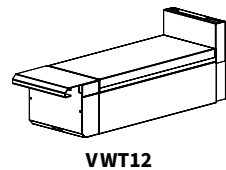

V SERIES | 6" & 12" WIDE - TOP SECTIONS

All V Series Heavy Duty Ranges are Fully Customizable to Suit Your Needs.

6" WIDE - TOP SECTIONS WORK-TOP

Model	Base	Top Configuration	Top View	Total BTU/hr
VWT06	Modular	Work-Top		N/A
VWT06B	Spreader*	Work-Top		N/A

*NOTE: 6" spreaders are not for sale as individual units and does not have a cabinet compartment. They must be battereded with another unit. Cabinet base models have only 2 legs.

12" WIDE - TOP SECTIONS 2 BURNERS, SINGLE HOT TOP & WORK-TOP

Model	Base	Top Configuration	Top View	Total BTU/hr
V2B12	Modular	2 Burners		70,000
V2B12B	Cabinet	2 Burners		70,000
V112H	Modular	Single Hot Top		30,000
V112HB	Cabinet	Single Hot Top		30,000
VWT12	Modular	Work-Top		N/A
VWT12B	Cabinet	Work-Top		N/A

VGT12	*12" Modular Thermostatic Griddle Section	30,000
VGT12B	*12" Cabinet Base Thermostatic Griddle Section	30,000
VGM12	*12" Modular Manual Griddle Section	30,000
VGM12B	*12" Cabinet Base Manual Griddle Section	30,000

*For use with 48" overlapping griddle only.