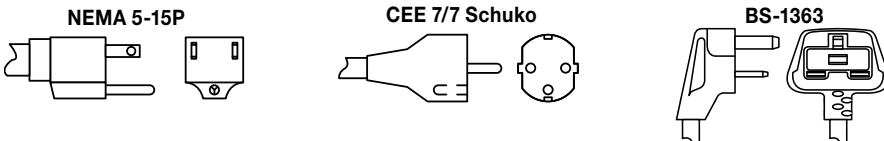

PLUG CONFIGURATIONS

PRODUCT SPECS

Glo-Ray® Simulated Stone™ Round Portable Heated Shelves

The Simulated Stone Round Portable Heated Shelf shall be a Glo-Ray model ... as manufactured by the Hatco Corporation, Milwaukee, WI 53234 U.S.A.

The Glo-Ray Simulated Stone Round Portable Heated Shelf shall be rated at ... watts, ... volts, and ... inches (millimeters) in overall width. It shall consist of a food-safe material, thermostatically-controlled heated base, and a 6' (1829 mm) cord with plug attached. The Lamp shall be ... inches (millimeters) in overall length and be ... inches (millimeters)

away from the shelf. It shall consist of a powdercoated vented lamp shade in anti-microbial Designer Color with heat bulb and mounting. Options include Designer Color for base or risers, two simulated stone colors. Accessories for the GRSSRxx-DL77516 include a cutting board and bulbs.

All Hatco blanket heating elements warranted against burnout for one year, U.S. and Canada only.

HATCO CORPORATION | P.O. Box 340500 Milwaukee, WI 53234-0500 U.S.A. | (414) 671-6350

www.hatcocorp.com | support@hatcocorp.com | [Find a Hatco Rep](#) | [Image Library](#) | [Document Library](#) | [Patents](#) | [Chat](#)