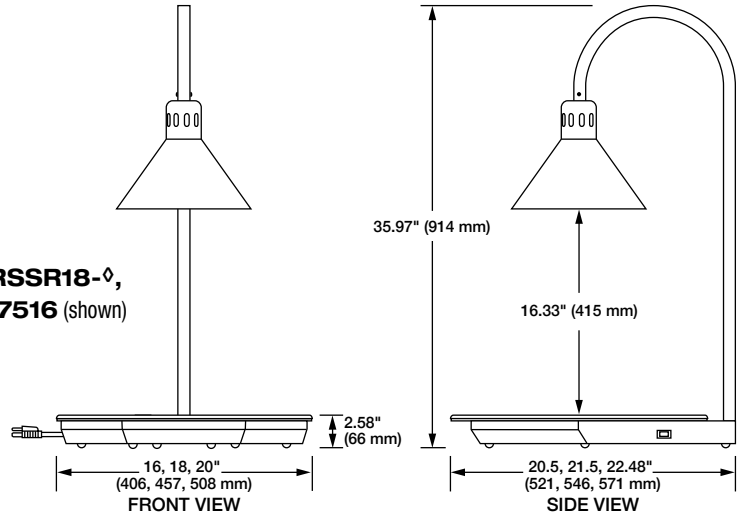

Risers

- 3" high (76 mm)
- 16" Dia (406 mm)
- 18" Dia (457 mm)
- 20" Dia (508 mm)

- 5" high (127 mm)
- 16" Dia (406 mm)
- 18" Dia (457 mm)
- 20" Dia (508 mm)

Risers in Designer Colors [⊛] - (GRSSR models only)

Glo-Ray® Simulated Stone™ Round Portable Heated Shelves

Models: GRSSR-16, -18, -20 and GRSSR16-, GRSSR18-, GRSSR20-DL77516

GRSSR

TOP VIEW

SIDE VIEW

GRSSR16-◇, GRSSR18-◇,
GRSSR20-DL77516 (shown)

SPECIFICATIONS Glo-Ray® Simulated Stone™ Round Portable Heated Shelves

The shaded areas contain electrical information for International models

Model	Dimensions (Diameter x Height)	Volts	Phase	Watts	Amps	Plug	Approx. Ship Weight
GRSSR-16	16" x 2.58" (406 x 66 mm)	120	Single	250	2.1	NEMA 5-15P	14 lbs. (7 kg)
		100	Single	180	1.8	NEMA 5-15P	14 lbs. (7 kg)
		220-230 (CE)	Single	190-220	0.8-0.9	CEE 7/7 Schuko	
		230-240 (CE)	Single	220-250	0.9-1.0	BS-1363	
GRSSR-18	18" x 2.58" (457 x 66 mm)	120	Single	325	2.7	NEMA 5-15P	16 lbs. (8 kg)
		100	Single	230	2.3	NEMA 5-15P	16 lbs. (8 kg)
		220-230 (CE)	Single	265-295	1.2-1.3	CEE 7/7 Schuko	
		230-240 (CE)	Single	295-325	1.3-1.4	BS-1363	
GRSSR-20	20" x 2.58" (508 x 66 mm)	120	Single	400	3.3	NEMA 5-15P	18 lbs. (9 kg)
		100	Single	270	2.7	NEMA 5-15P	18 lbs. (9 kg)
		220-230 (CE)	Single	330-370	1.5-1.6	CEE 7/7 Schuko	
		230-240 (CE)	Single	370-400	1.6-1.7	BS-1363	