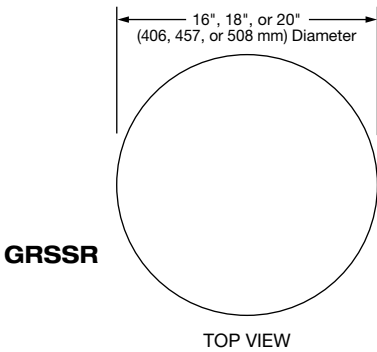

Glo-Ray® Simulated Stone™ Round Portable Heated Shelves

Models: GRSSR-16, -18, -20 and GRSSR16-, GRSSR18-, GRSSR20-DL77516

GRSSR

TOP VIEW

SIDE VIEW

GRSSR16-◇, GRSSR18-◇,
GRSSR20-DL77516 (shown)