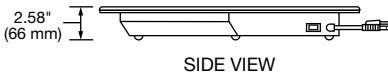

SIDE VIEW

GRSSR16-◇, GRSSR18-◇,
GRSSR20-DL77516 (shown)