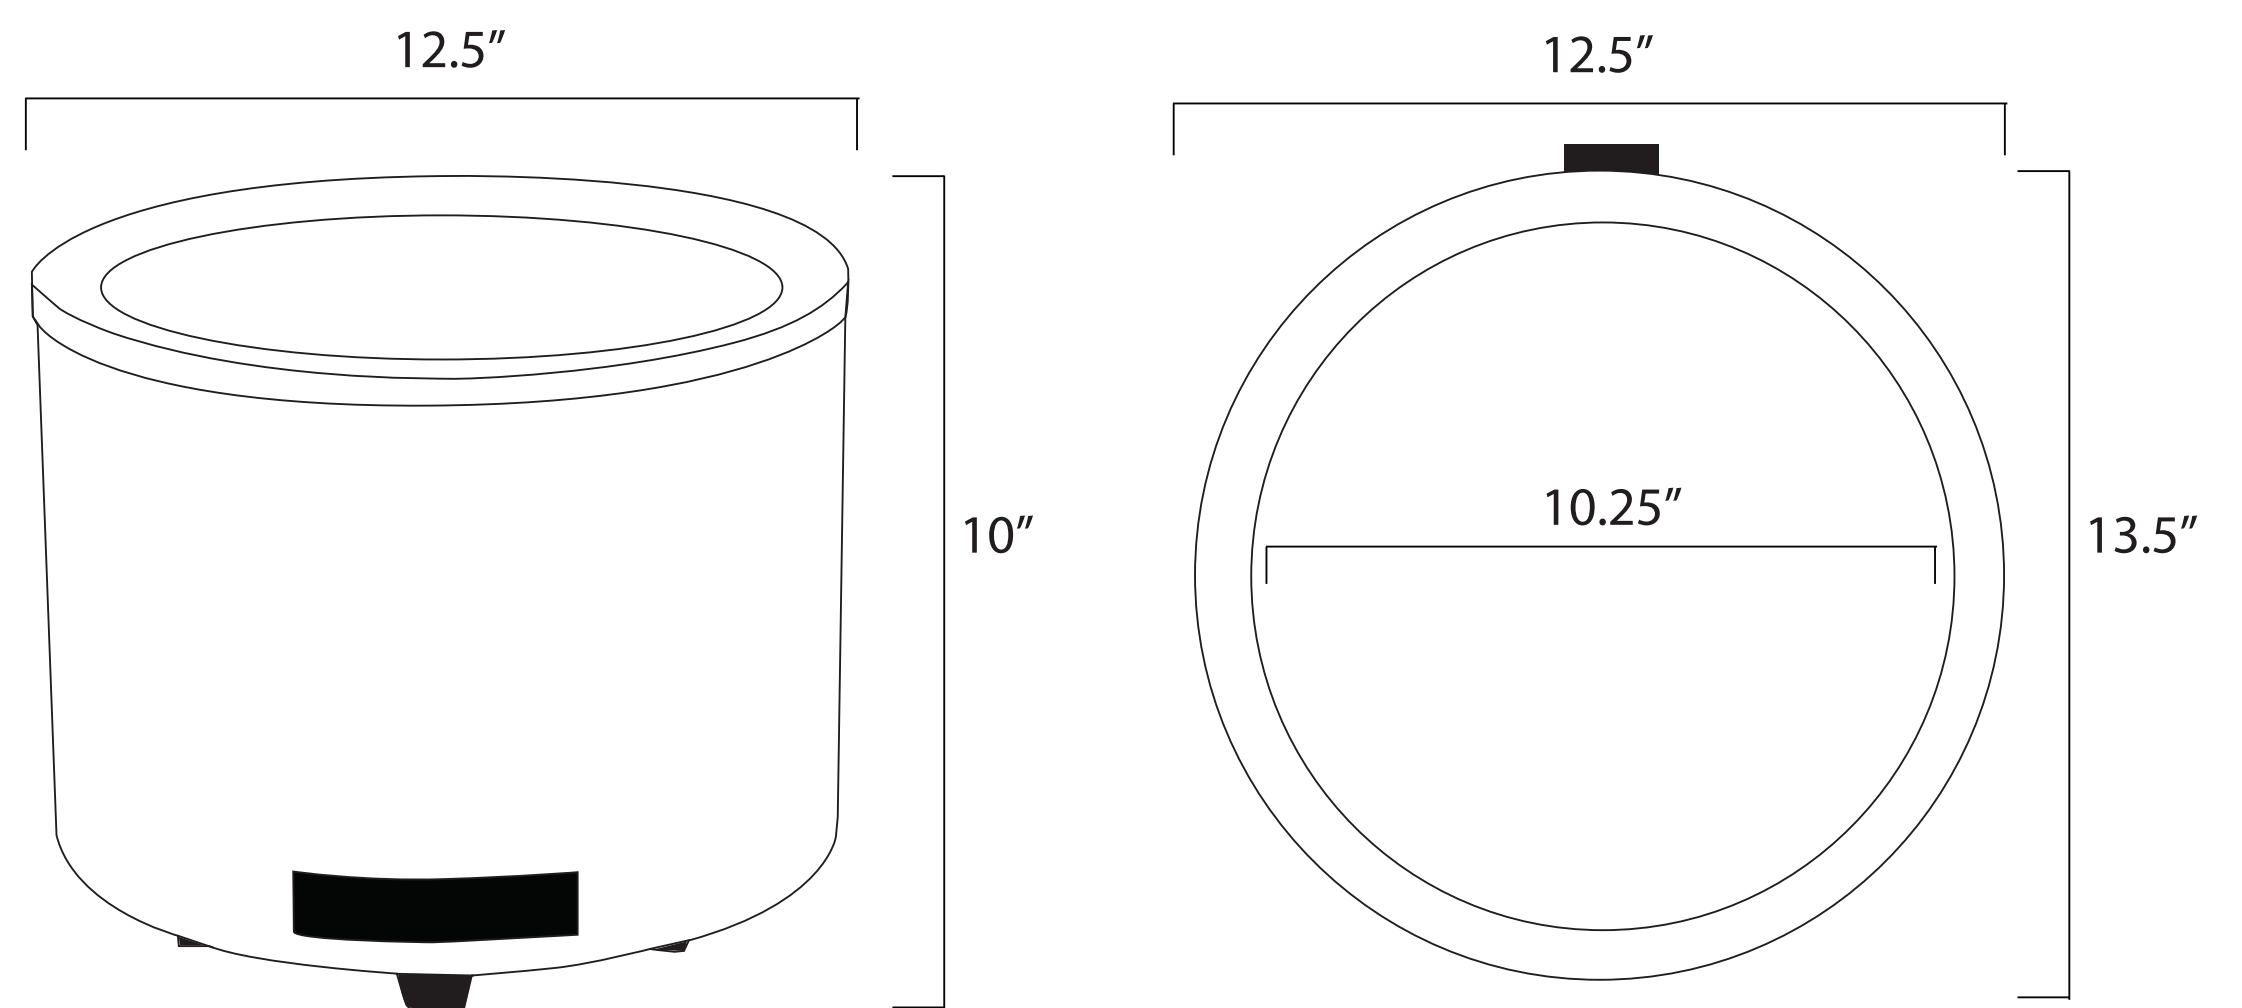

MOTAK

Round Cooker/Warmers

Model #: FW11RB, FW11RS

Product Details

- Interior liner is constructed of heavy duty 20 gauge 18/8 stainless steel
- Available in stainless steel or matte black finish
- Non-slip bakelite feet for stability
- Adjustable heating control allows for keeping food warm at a desired temperature for an extended period of time
- Min/Max line on the inside for accurate measurement of water
- Easily convert from 11 qts to 7 qts in no time with the stainless steel adapter ring (Included)
- Pre-heat in only 30 minutes.
- 5' power cord with NEMA 5-15 plug

Not suitable for installation in non-commercial or residential applications.

Specifications

Model	Cooker/Warmer Dims (in)			Voltage	Watts	Amps	Plug
	W	D	H				
FW11RB	12.5"	13.5"	10"	120V	1200W	10	NEMA 5-15P
FW11RS	12.5"	13.5"	10"	120V	1200W	10	NEMA 5-15P