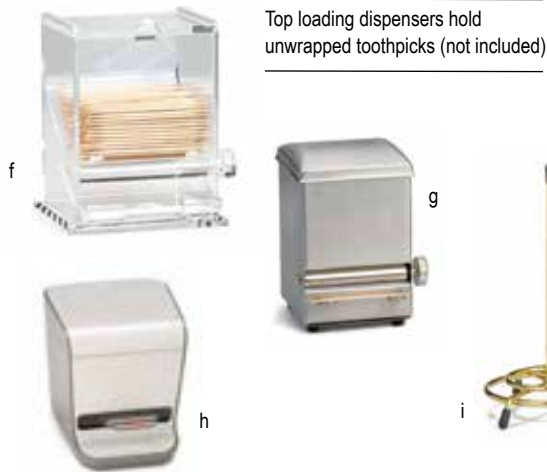

TOOTHPICK HOLDERS