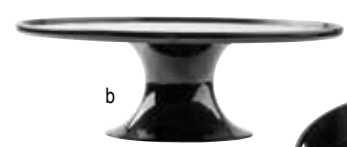

...and always save room
for **dessert**

b

NEW **MELAMINE STANDS & TRAYS**

Complete your cake set with these new melamine Cake Stands in white or black. And serve appetizers, sandwich platters, desserts and more on our new durable and lightweight melamine black or white Serving Trays.

- Constructed of durable, lightweight melamine
- Easy to clean, dishwasher safe

a

c

Item #	Description	Min Order	List Price (\$)
CAKE STAND-MELAMINE			
a. 11489 ▶	Round, White, 11½" dia x 4"	1 ea	46.00 ea
b. 11490 ▶	Round, Black, 11½" dia x 4"	1 ea	46.00 ea
TRAY-MELAMINE			
c. 11491 ▶	Round, White, 15" dia x 2"	1 ea	42.00 ea
d. 11492 ▶	Round, Black, 15" dia x 2"	1 ea	42.00 ea