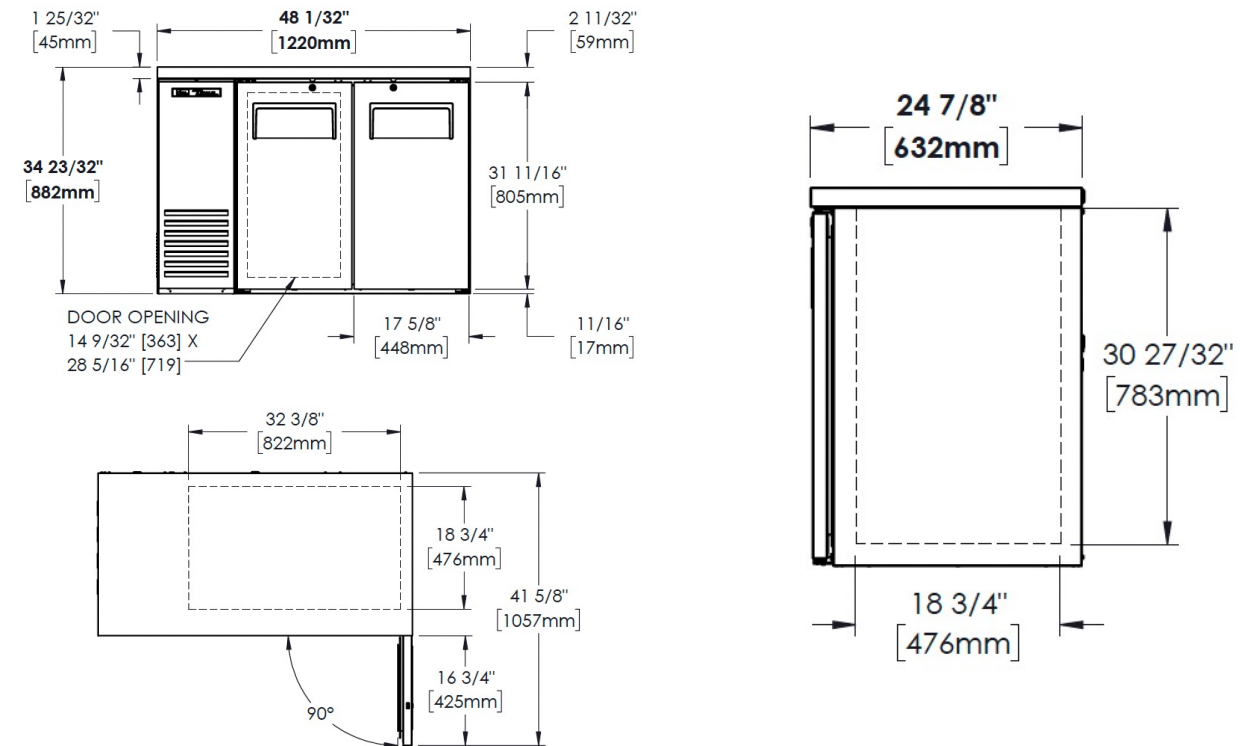

DIFFERENCES SIDE BY SIDE

TBB-24-48-HC

Cabinet Dims $49 \frac{1}{16}''$ W x $24 \frac{7}{16}''$ D x $35 \frac{5}{8}''$ H

TBB24-48-2S-Z1-SFT-B-1

Cabinet Dims $48 \frac{1}{32}''$ W x $24 \frac{7}{8}''$ D x $34 \frac{3}{4}''$ H

DIFFERENCES SIDE BY SIDE

TBB-24GAL-48-HC

Cabinet Dims $47\frac{7}{8}''$ W x $23\frac{3}{4}''$ D x $34\frac{1}{4}''$ H

TBB24-48-2S-Z1-BST-B-1

Cabinet Dims $48\frac{1}{32}''$ W x $24\frac{7}{8}''$ D x $34\frac{3}{16}''$ H