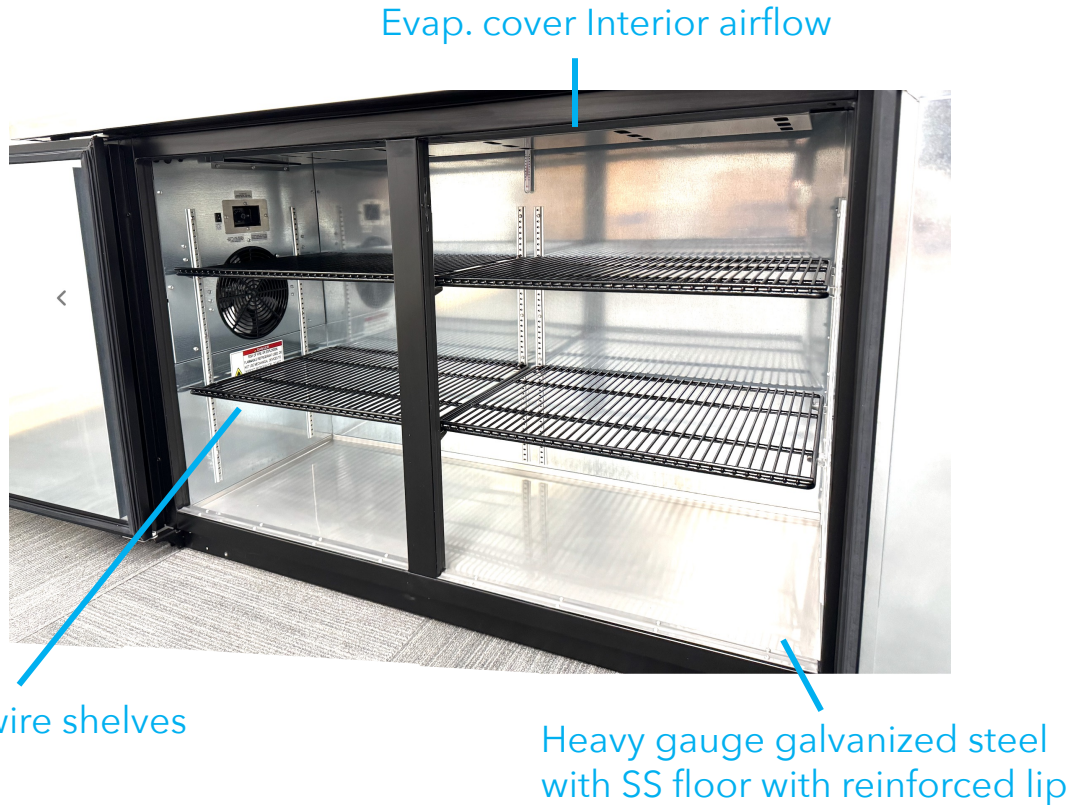

Lock Top of the door (black)

Grill Style

INTERIOR SOLID DOOR SIDE BY SIDE COMPARISON

TBB-24-48-HC

TBB24-48-2S-Z1-SFT-B-1

Side mounted refrigeration system (no top baffle)

EXTERIOR GLASS DOOR SIDE BY SIDE COMPARISON