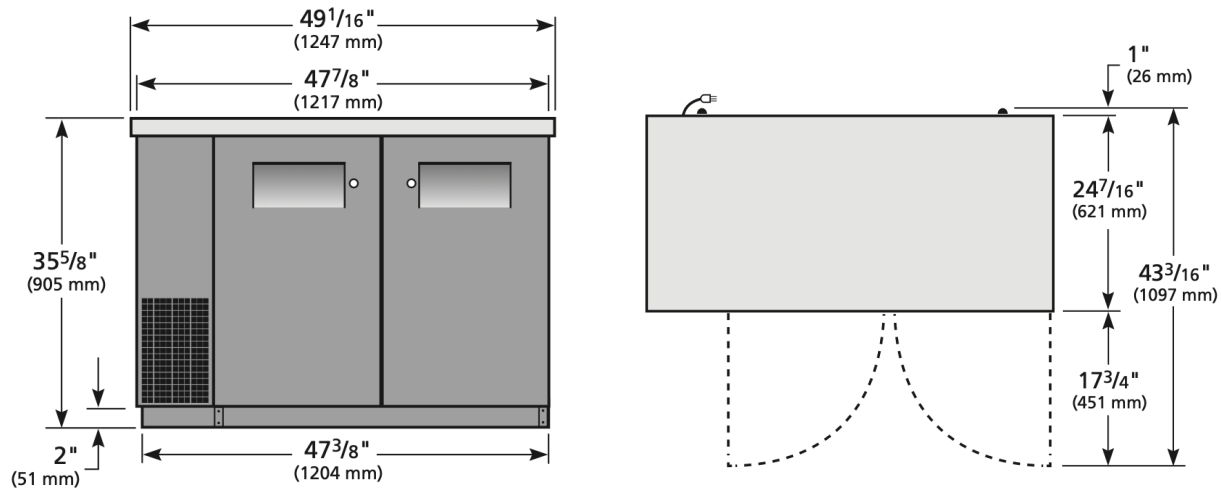

Top Stainless Steel or Black (BST /GAL top replacement)

Back Galvanized Steel

Shelves Gray wire

Shelf Dims 15 1/2" W x 18"D (packout 168 12 oz bottles)

Castors Additional sizes 7/8", 2" , 3", 4" 5" (optional)

DIFFERENCES SIDE BY SIDE

TBB-24-48-HC

Cabinet Dims $49 \frac{1}{16}''$ W x $24 \frac{7}{16}''$ D x $35 \frac{5}{8}''$ H

TBB24-48-2S-Z1-SFT-B-1

Cabinet Dims $48 \frac{1}{32}''$ W x $24 \frac{7}{8}''$ D x $34 \frac{3}{4}''$ H