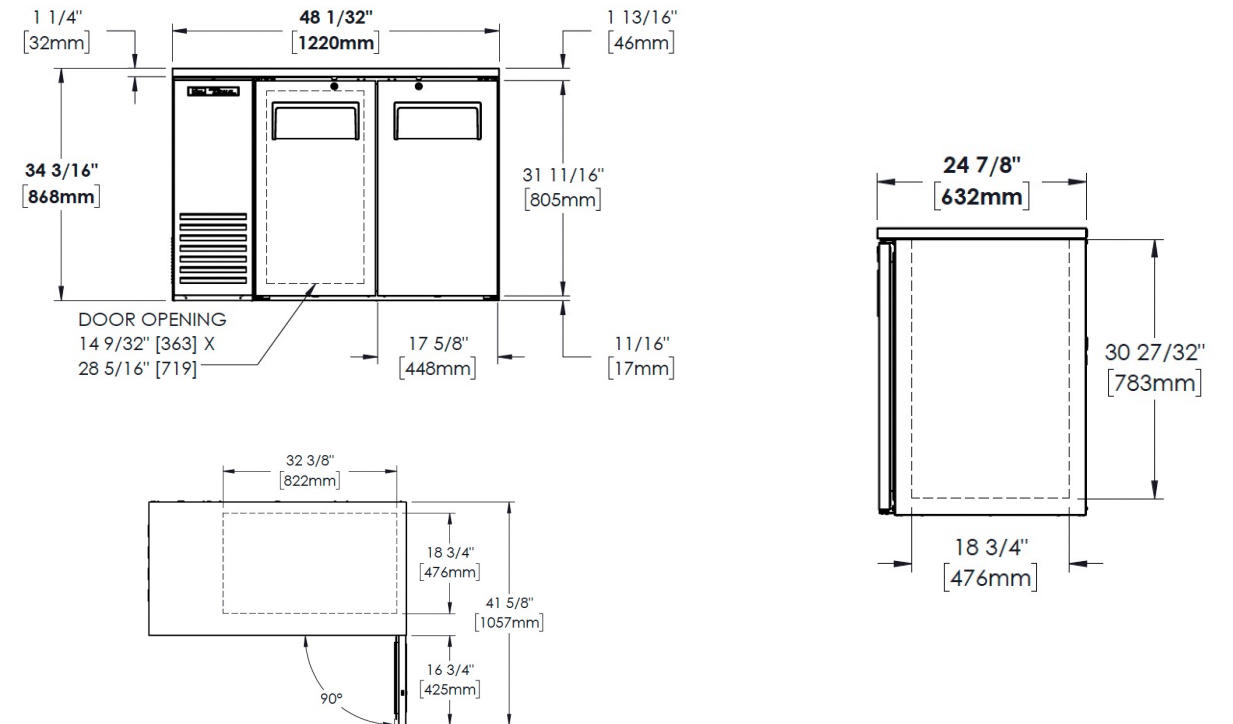

DIFFERENCES SIDE BY SIDE

TBB-24-48-HC

Cabinet Dims $49 \frac{1}{16}''$ W x $24 \frac{7}{16}''$ D x $35 \frac{5}{8}''$ H

TBB24-48-2S-Z1-SFT-B-1

Cabinet Dims $48 \frac{1}{32}''$ W x $24 \frac{7}{8}''$ D x $34 \frac{3}{4}''$ H

DIFFERENCES SIDE BY SIDE

TBB-24GAL-48-HC

Cabinet Dims $47\frac{7}{8}''$ W x $23\frac{3}{4}''$ D x $34\frac{1}{4}''$ H

TBB24-48-2S-Z1-BST-B-1

Cabinet Dims $48\frac{1}{32}''$ W x $24\frac{7}{8}''$ D x $34\frac{3}{16}''$ H