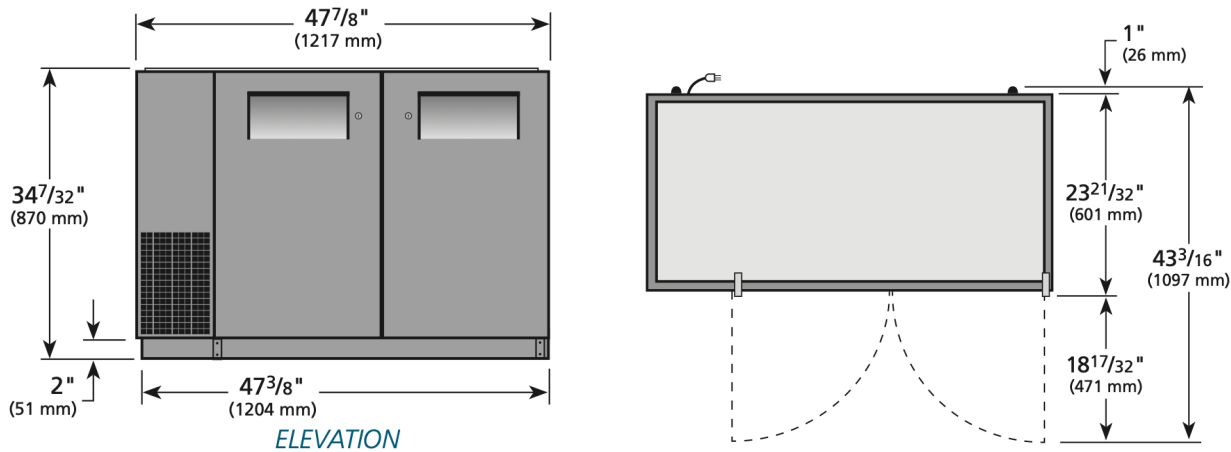

DIFFERENCES SIDE BY SIDE

TBB-24-48-HC

Cabinet Dims $49 \frac{1}{16}''$ W x $24 \frac{7}{16}''$ D x $35 \frac{5}{8}''$ H

TBB24-48-2S-Z1-SFT-B-1

Cabinet Dims $48 \frac{1}{32}''$ W x $24 \frac{7}{8}''$ D x $34 \frac{3}{4}''$ H

DIFFERENCES SIDE BY SIDE

TBB-24GAL-48-HC

Cabinet Dims $47\frac{7}{8}''$ W x $23\frac{3}{4}''$ D x $34\frac{1}{4}''$ H

TBB24-48-2S-Z1-BST-B-1

Cabinet Dims $48\frac{1}{32}''$ W x $24\frac{7}{8}''$ D x $34\frac{3}{16}''$ H