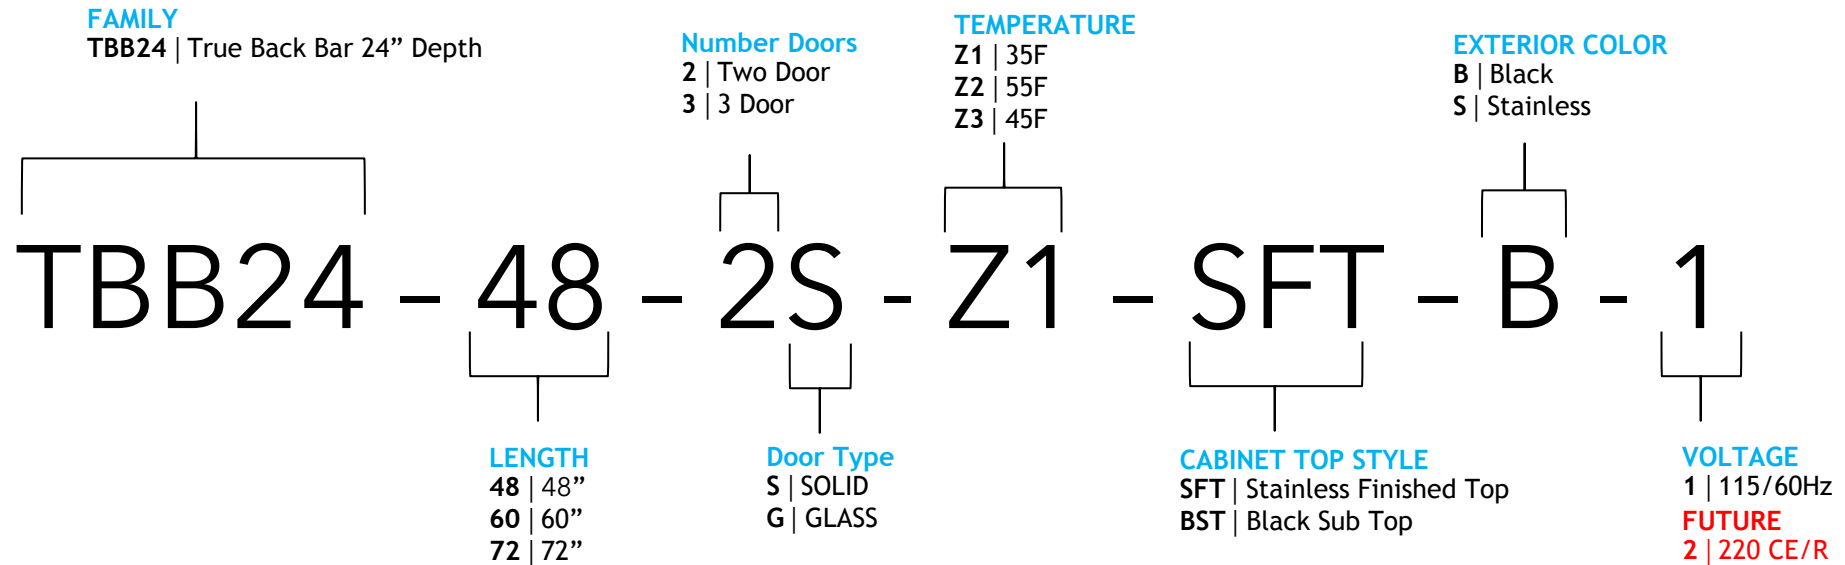

TBB NEW NOMENCLATURE