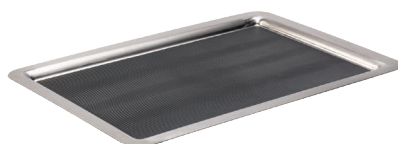

NON-SLIP SILICONE TRAYS

Our **Silicone Surface Trays** are a great serving tool. Available in a circle or rectangle tray. The silicone mold helps hold utensils in place when transporting food and beverages.

Features:

- Constructed from 18/8 stainless steel
- Stackable
- Black silicone grip molded in surface on top and bottom of tray
- Brushed finish reduces fingerprints

TR119SR
11" X 11" X 1"
Inside: 9" X 9"

TR1412SR
14" X 14" X 1"
Inside: 12" X 12"

TR1614SR
16" X 16" X 1"
Inside 14" X 14"

TRRT2014SR
20.5" X 14.75" X 1.5"
Inside: 20" X 14"

Elegant Serving Tray
18/8 STAINLESS STEEL

TRRTH2012BS
20.75" X 12.5" X 2.75"
Inside: 20" X 12"
\$75.00