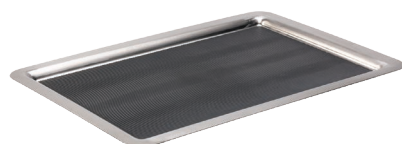

# NON-SLIP SILICONE TRAYS

Our **Silicone Surface Trays** are a great serving tool. Available in a circle or rectangle tray. The silicone mold helps hold utensils and pitchers in place when transporting food and beverages.

## Features:

- Constructed from 18/8 stainless steel
- Stackable
- Black silicone grip molded in surface on top and bottom of tray
- Brushed finish reduces fingerprints

TR119SR  
11" X 11" X 1"  
Inside: 9" X 9"

TR1412SR  
14" X 14" X 1"  
Inside: 12" X 12"

TR1614SR  
16" X 16" X 1"  
Inside 14" X 14"

TRRT2014SR  
20.5" X 14.75" X 1.5"  
Inside: 20" X 14"

*Elegant Serving Tray*  
18/8 STAINLESS STEEL

TRRTH2012BS  
20.75" X 12.5" X 2.75"  
Inside: 20" X 12"  
\$75.00