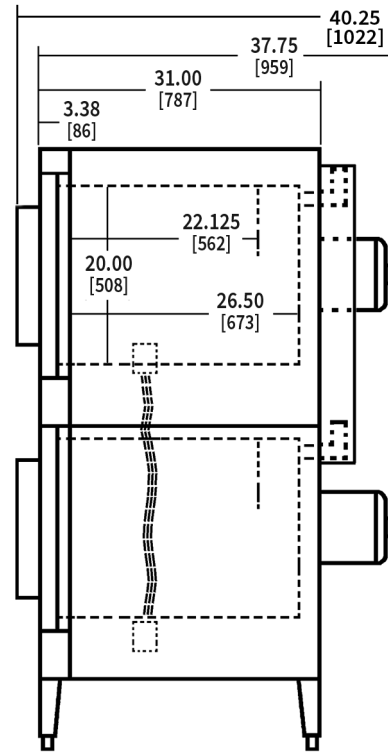

### SPECIFIER STATEMENT

Double section, electric convection oven, Vulcan Model No. (VC44ED) (VC44EC). Stainless steel front, sides, top and legs. Independently operated stainless steel doors with double pane windows. Non-sag insulation applied to the top, rear, sides, bottom and doors. Porcelain enamel on steel oven interiors measure 29" w x 22 1/8" d x 20" h. Two interior oven lights per section. Five nickel plated oven racks per section measure 28 3/4" x 20 1/2". Eleven position nickel plated rack guides with positive rack stops per section. Each section heated by electric solid sheath elements rated at 12 KW. Furnished with a two speed 1/2 H.P. oven blower-motor per section. Oven cool switch for rapid cool down. 208 or 240 volt, 60 Hz, 1 or 3 phase.

#### Exterior Dimensions:

40 1/4" W x 41 1/8" D (includes motor & door handles)

40 1/4" W x 37 3/4" D (includes motor only)

70" H on 8" legs.

NSF listed. UL listed. UL listed to Canadian safety standards.

### CLEARANCES

|            | Combustible | Non-Combustible |
|------------|-------------|-----------------|
| Rear       | 2"          | 2"              |
| Right Side | 4"          | 4"              |
| Left Side  | 1"          | 1"              |

[CAD and/or Revit Files Available](#)

[INSTALLATION MANUAL](#)

40 $\frac{1}{4}$ " W x 41 $\frac{1}{8}$ " D (includes motor & door handles)  
40 $\frac{1}{4}$ " W x 37 $\frac{3}{4}$ " D (includes motor only)  
70" H on 8" legs