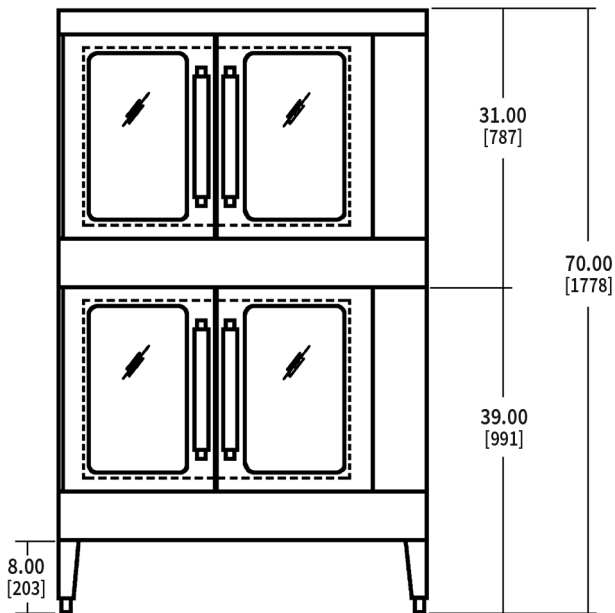

#### Exterior Dimensions:

40 1/4" W x 41 1/8" D (includes motor & door handles)

40 1/4" W x 37 3/4" D (includes motor only)

70" H on 8" legs.

NSF listed. UL listed. UL listed to Canadian safety standards.

### CLEARANCES

|            | Combustible | Non-Combustible |
|------------|-------------|-----------------|
| Rear       | 2"          | 2"              |
| Right Side | 4"          | 4"              |
| Left Side  | 1"          | 1"              |

[CAD and/or Revit Files Available](#)

[INSTALLATION MANUAL](#)

40 $\frac{1}{4}$ " W x 41 $\frac{1}{8}$ " D (includes motor & door handles)  
40 $\frac{1}{4}$ " W x 37 $\frac{3}{4}$ " D (includes motor only)  
70" H on 8" legs