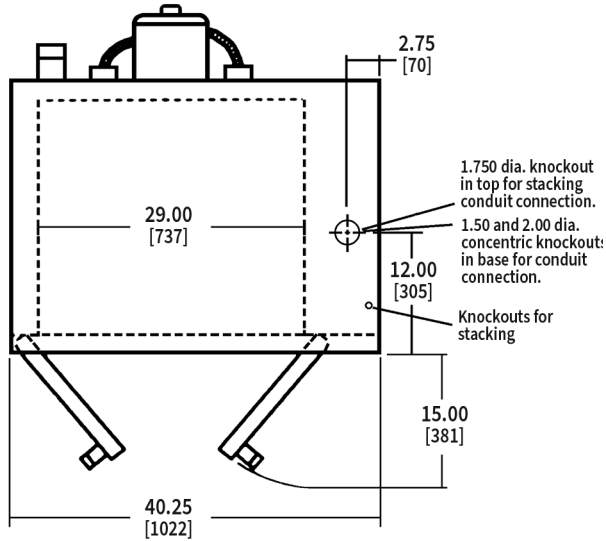

### SPECIFIER STATEMENT

Double section, electric convection oven, Vulcan Model No. (VC44ED) (VC44EC). Stainless steel front, sides, top and legs. Independently operated stainless steel doors with double pane windows. Non-sag insulation applied to the top, rear, sides, bottom and doors. Porcelain enamel on steel oven interiors measure 29" w x 22 1/8" d x 20" h. Two interior oven lights per section. Five nickel plated oven racks per section measure 28 3/4" x 20 1/2". Eleven position nickel plated rack guides with positive rack stops per section. Each section heated by electric solid sheath elements rated at 12 KW. Furnished with a two speed 1/2 H.P. oven blower-motor per section. Oven cool switch for rapid cool down. 208 or 240 volt, 60 Hz, 1 or 3 phase.

#### Exterior Dimensions:

40 1/4" W x 41 1/8" D (includes motor & door handles)

40 1/4" W x 37 3/4" D (includes motor only)

70" H on 8" legs.

NSF listed. UL listed. UL listed to Canadian safety standards.

### CLEARANCES

|            | Combustible | Non-Combustible |
|------------|-------------|-----------------|
| Rear       | 2"          | 2"              |
| Right Side | 4"          | 4"              |
| Left Side  | 1"          | 1"              |

[CAD and/or Revit Files Available](#)

[INSTALLATION MANUAL](#)

40 $\frac{1}{4}$ " W x 41 $\frac{1}{8}$ " D (includes motor & door handles)  
40 $\frac{1}{4}$ " W x 37 $\frac{3}{4}$ " D (includes motor only)  
70" H on 8" legs