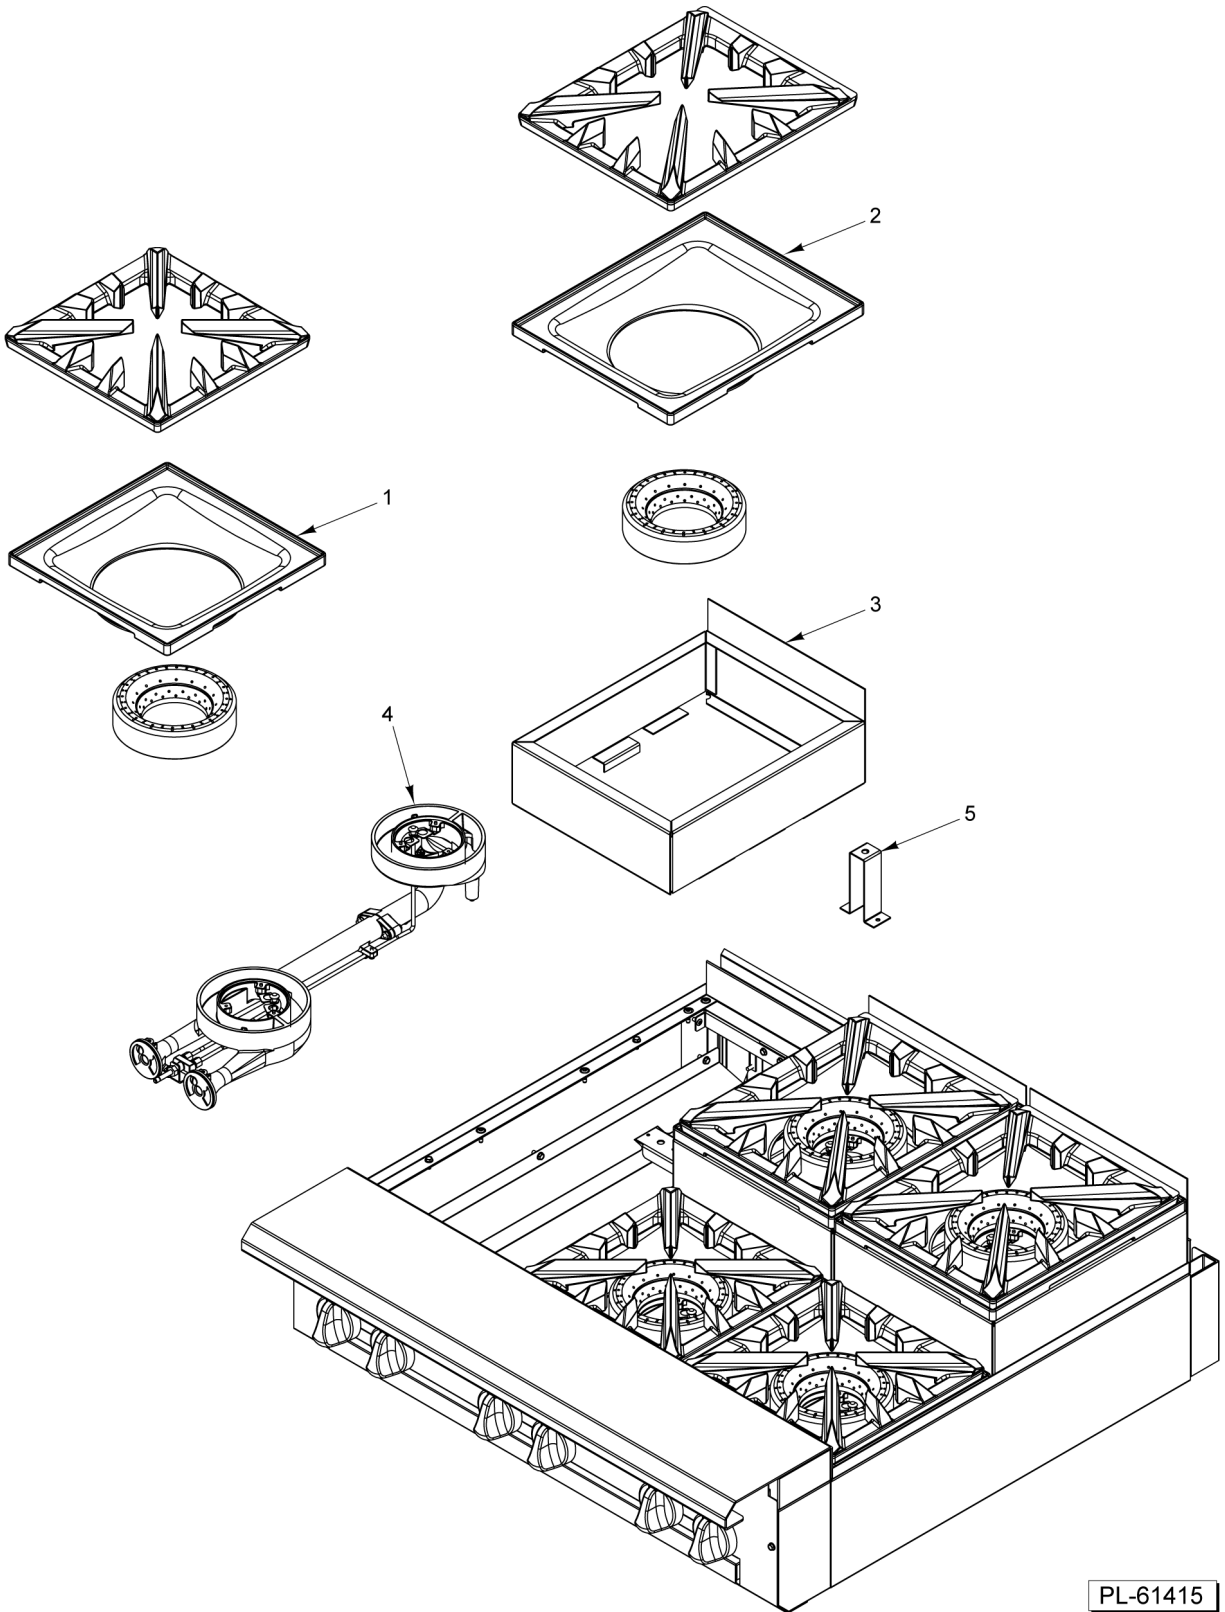

**PARTS NOT ILLUSTRATED**

PL-61413

**12/18/24/36 IN WORK TOP**

**12/18/24/36 IN WORK TOP**

ILLUS. PL-61413	PART NO.	NAME OF PART	AMT.
1	00-497984-00001	Retainer - Grate.....	2
2	00-499615-00002	Deflector - Rear (SST) (36" Work Top).....	1
3	00-956725-00002	Deflector - Rear (SST) (24" Work Top).....	1
4	00-956697-00002	Deflector - Rear (SST) (18" Work Top).....	1
5	00-499935-00002	Deflector - Rear (SST) (12" Work Top).....	1
6	FP-012-02	Fitting - Tube 1/2 TBG X 3/8 MPT.....	1
7	00-426509-00010	Tube - Flex 1/2" O.D. 10" Lg.....	1
8	00-957590-00001	Cover Manifold (36" Work Top).....	1
9	00-957572-00001	Cover Manifold (24" Work Top).....	1
10	00-957566-00001	Cover - Manifold (18" Work Top).....	1
11	00-957558-00001	Cover - Manifold (12" Work Top).....	1
12	00-956639-000G1	Work Top Assy. 36".....	1
13	00-956639-000G2	Work Top Assy. 24".....	1
14	00-956639-000G3	Work Top Assy. 18".....	1
15	00-956639-000G4	Work Top Assy. 12".....	1
16	00-499555-00001	Disconnect - Gas Female.....	1
17	00-499047-00001	Bracket - Disconnect.....	1
18	00-499425-000G1	Front Top Assy. (36" Work Top).....	1
19	00-957235-000G1	Front Top Assy - Condiment Rail (36" Work Top).....	1
20	00-956705-000G1	Front Top Assy. (24" Work Top).....	1
21	00-957357-000G1	Front Top Assy. - Condiment Rail (24" Work Top).....	1
22	00-956658-000G1	Front Top Assy (18" Work Top).....	1
23	00-499966-000G1	Front Top Assy. (12" Work Top).....	1
24	00-957067-000G1	Riser - Stub 36" W/Alum. Back.....	1
25	00-957066-000G1	Riser - Stub 24" W/Alum. Back.....	1
26	00-957065-000G1	Riser - Stub 18" W/Alum. Back.....	1
27	00-957064-000G1	Riser - Stub 12" W/Alum. Back.....	1

PL-61414

**18/36 IN STEP UP OPEN TOP BURNER**

**18/36 IN STEP UP OPEN TOP BURNER**

ILLUS. PL-61414	PART NO.	NAME OF PART	AMT.
1	00-957882-00001	Bowl - Front 18" Step Up.....2	2
2	00-957881-00001	Bowl - Rear 18" Step Up.....2	2
3	00-957877-000G1	Frame - 18" Step Up.....2	2