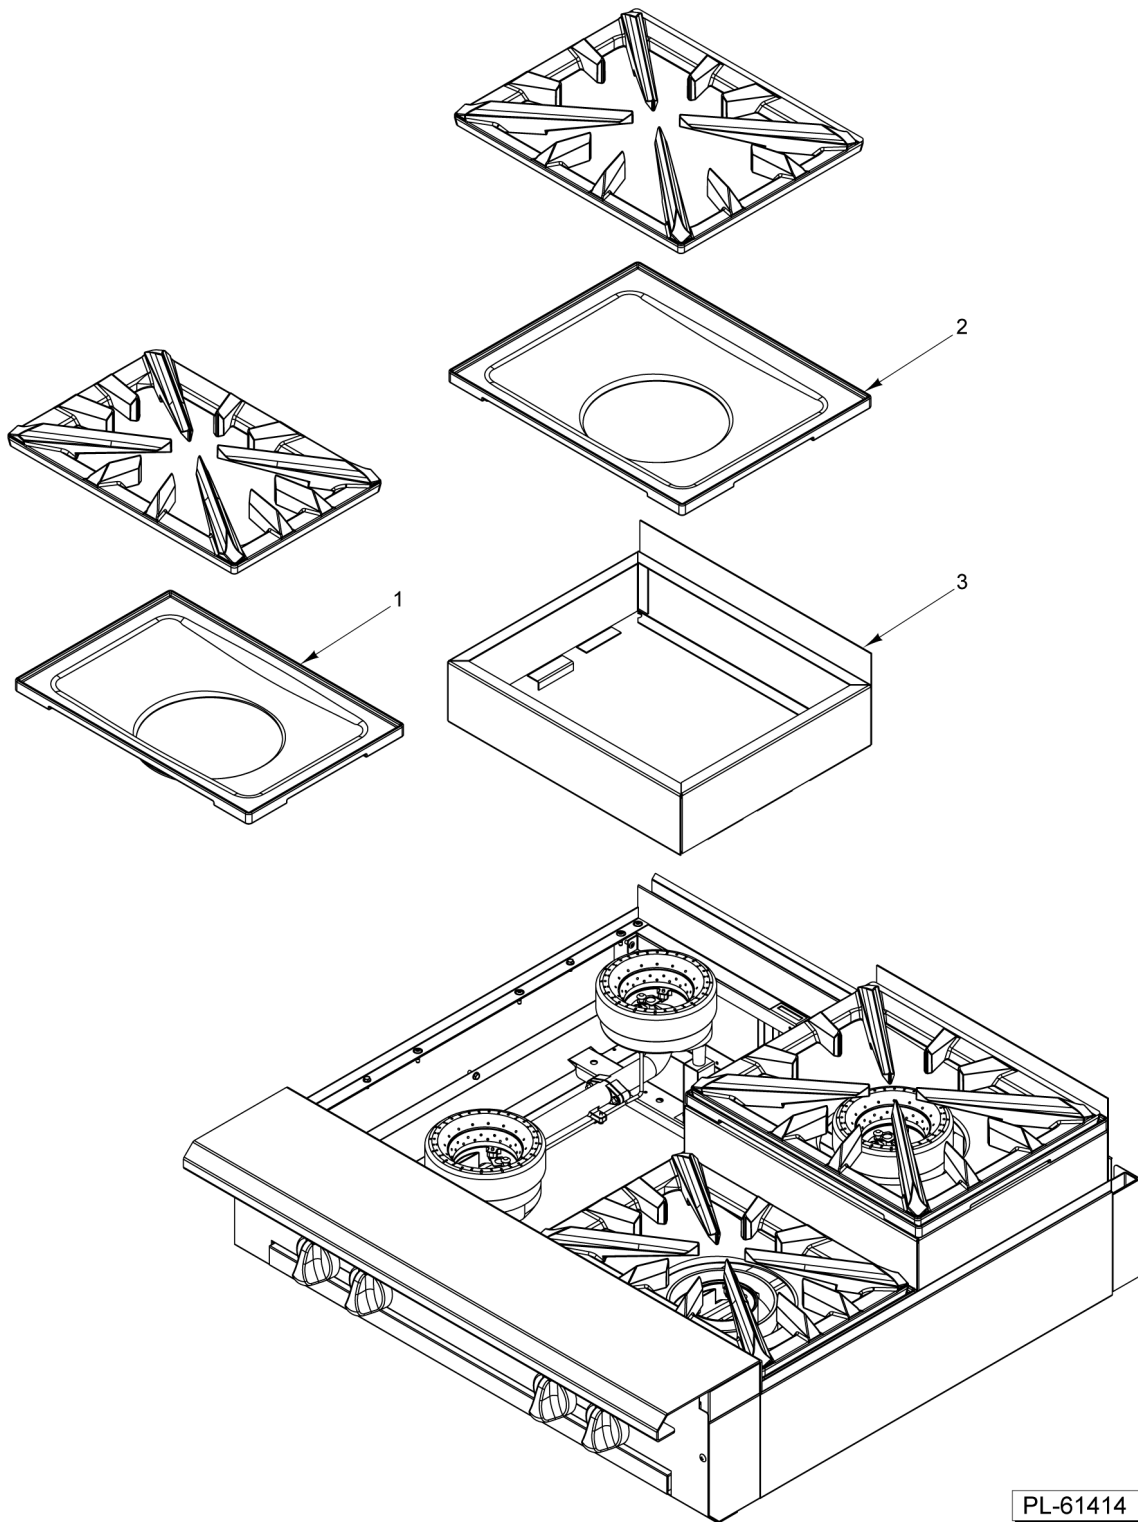

**PARTS NOT ILLUSTRATED**

PL-61413

**12/18/24/36 IN WORK TOP**

**12/18/24/36 IN WORK TOP**

ILLUS. PL-61413	PART NO.	NAME OF PART	AMT.
1	00-497984-00001	Retainer - Grate.....	2
2	00-499615-00002	Deflector - Rear (SST) (36" Work Top).....	1
3	00-956725-00002	Deflector - Rear (SST) (24" Work Top).....	1
4	00-956697-00002	Deflector - Rear (SST) (18" Work Top).....	1
5	00-499935-00002	Deflector - Rear (SST) (12" Work Top).....	1
6	FP-012-02	Fitting - Tube 1/2 TBG X 3/8 MPT.....	1
7	00-426509-00010	Tube - Flex 1/2" O.D. 10" Lg.....	1
8	00-957590-00001	Cover Manifold (36" Work Top).....	1
9	00-957572-00001	Cover Manifold (24" Work Top).....	1
10	00-957566-00001	Cover - Manifold (18" Work Top).....	1
11	00-957558-00001	Cover - Manifold (12" Work Top).....	1
12	00-956639-000G1	Work Top Assy. 36".....	1
13	00-956639-000G2	Work Top Assy. 24".....	1
14	00-956639-000G3	Work Top Assy. 18".....	1
15	00-956639-000G4	Work Top Assy. 12".....	1
16	00-499555-00001	Disconnect - Gas Female.....	1
17	00-499047-00001	Bracket - Disconnect.....	1
18	00-499425-000G1	Front Top Assy. (36" Work Top).....	1
19	00-957235-000G1	Front Top Assy - Condiment Rail (36" Work Top).....	1
20	00-956705-000G1	Front Top Assy. (24" Work Top).....	1
21	00-957357-000G1	Front Top Assy. - Condiment Rail (24" Work Top).....	1
22	00-956658-000G1	Front Top Assy (18" Work Top).....	1
23	00-499966-000G1	Front Top Assy. (12" Work Top).....	1
24	00-957067-000G1	Riser - Stub 36" W/Alum. Back.....	1
25	00-957066-000G1	Riser - Stub 24" W/Alum. Back.....	1
26	00-957065-000G1	Riser - Stub 18" W/Alum. Back.....	1
27	00-957064-000G1	Riser - Stub 12" W/Alum. Back.....	1

PL-61414

**18/36 IN STEP UP OPEN TOP BURNER**

**18/36 IN STEP UP OPEN TOP BURNER**

ILLUS. PL-61414	PART NO.	NAME OF PART	AMT.
1	00-957882-00001	Bowl - Front 18" Step Up.....2	2
2	00-957881-00001	Bowl - Rear 18" Step Up.....2	2
3	00-957877-000G1	Frame - 18" Step Up.....2	2