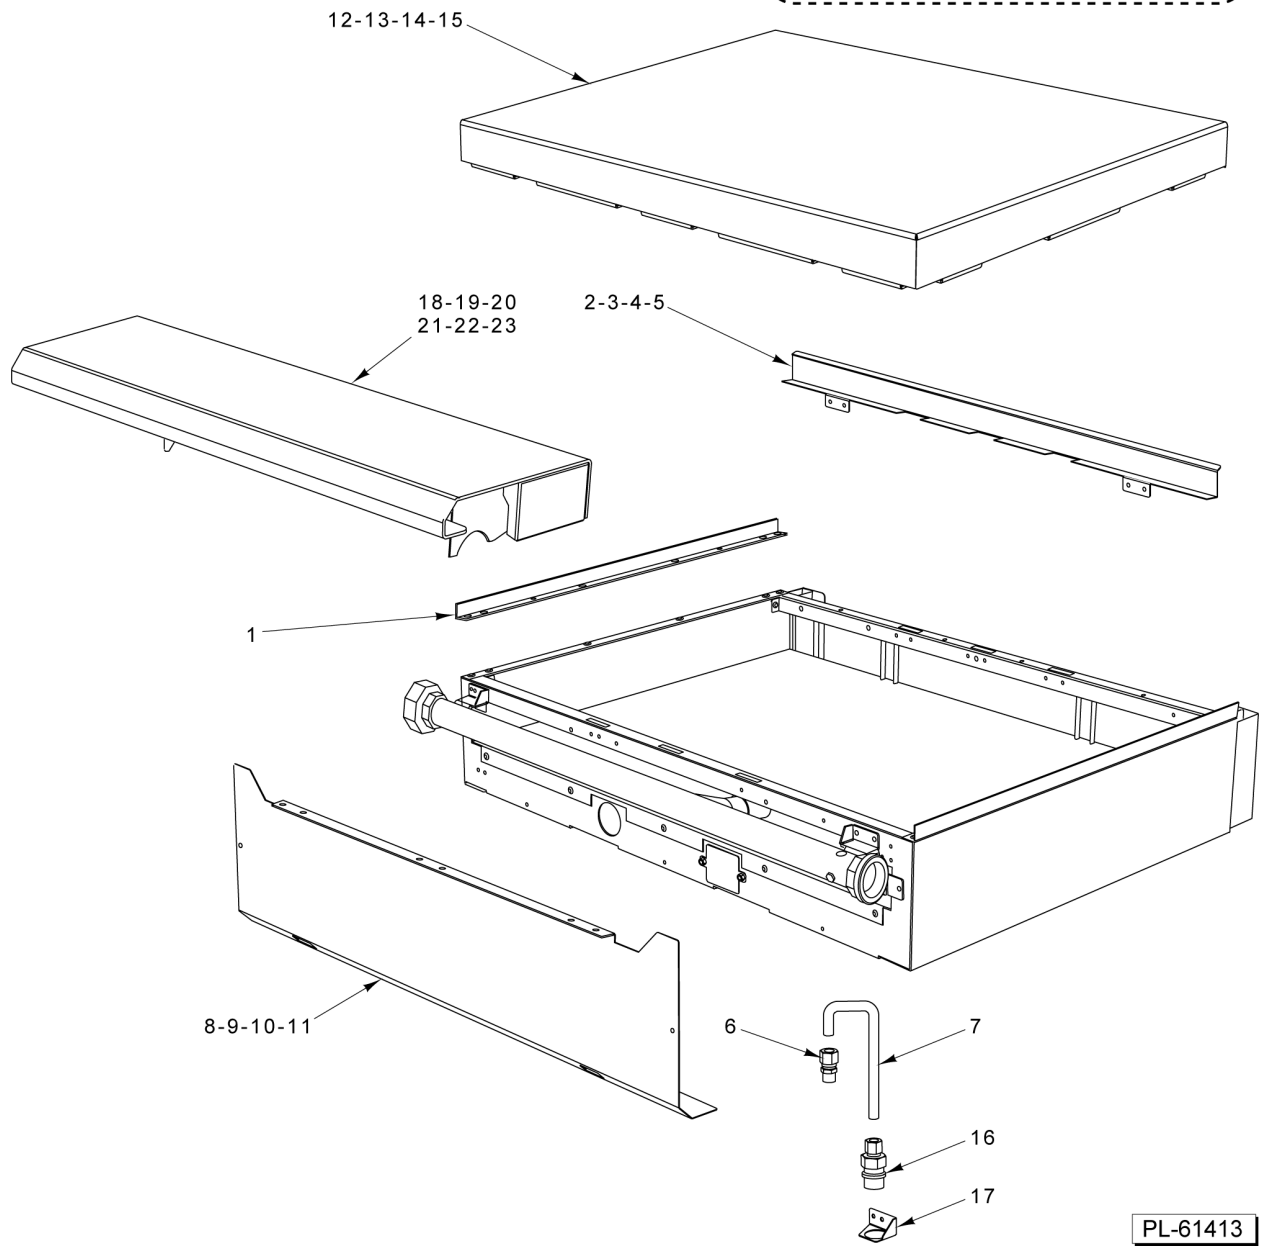

24 00-957067-000G1 Riser - Stub 36 In
25 00-957066-000G1 Riser - Stub 24 In
26 00-957065-000G1 Riser - Stub 18 In
27 00-957064-000G1 Riser - Stub 12 In

PARTS NOT ILLUSTRATED

PL-61413

12/18/24/36 IN WORK TOP

12/18/24/36 IN WORK TOP

ILLUS. PL-61413	PART NO.	NAME OF PART	AMT.
1	00-497984-00001	Retainer - Grate.....	2
2	00-499615-00002	Deflector - Rear (SST) (36" Work Top).....	1
3	00-956725-00002	Deflector - Rear (SST) (24" Work Top).....	1
4	00-956697-00002	Deflector - Rear (SST) (18" Work Top).....	1
5	00-499935-00002	Deflector - Rear (SST) (12" Work Top).....	1
6	FP-012-02	Fitting - Tube 1/2 TBG X 3/8 MPT.....	1
7	00-426509-00010	Tube - Flex 1/2" O.D. 10" Lg.....	1
8	00-957590-00001	Cover Manifold (36" Work Top).....	1
9	00-957572-00001	Cover Manifold (24" Work Top).....	1
10	00-957566-00001	Cover - Manifold (18" Work Top).....	1
11	00-957558-00001	Cover - Manifold (12" Work Top).....	1
12	00-956639-000G1	Work Top Assy. 36".....	1
13	00-956639-000G2	Work Top Assy. 24".....	1
14	00-956639-000G3	Work Top Assy. 18".....	1
15	00-956639-000G4	Work Top Assy. 12".....	1
16	00-499555-00001	Disconnect - Gas Female.....	1
17	00-499047-00001	Bracket - Disconnect.....	1
18	00-499425-000G1	Front Top Assy. (36" Work Top).....	1
19	00-957235-000G1	Front Top Assy - Condiment Rail (36" Work Top).....	1
20	00-956705-000G1	Front Top Assy. (24" Work Top).....	1
21	00-957357-000G1	Front Top Assy. - Condiment Rail (24" Work Top).....	1
22	00-956658-000G1	Front Top Assy (18" Work Top).....	1
23	00-499966-000G1	Front Top Assy. (12" Work Top).....	1
24	00-957067-000G1	Riser - Stub 36" W/Alum. Back.....	1
25	00-957066-000G1	Riser - Stub 24" W/Alum. Back.....	1
26	00-957065-000G1	Riser - Stub 18" W/Alum. Back.....	1
27	00-957064-000G1	Riser - Stub 12" W/Alum. Back.....	1