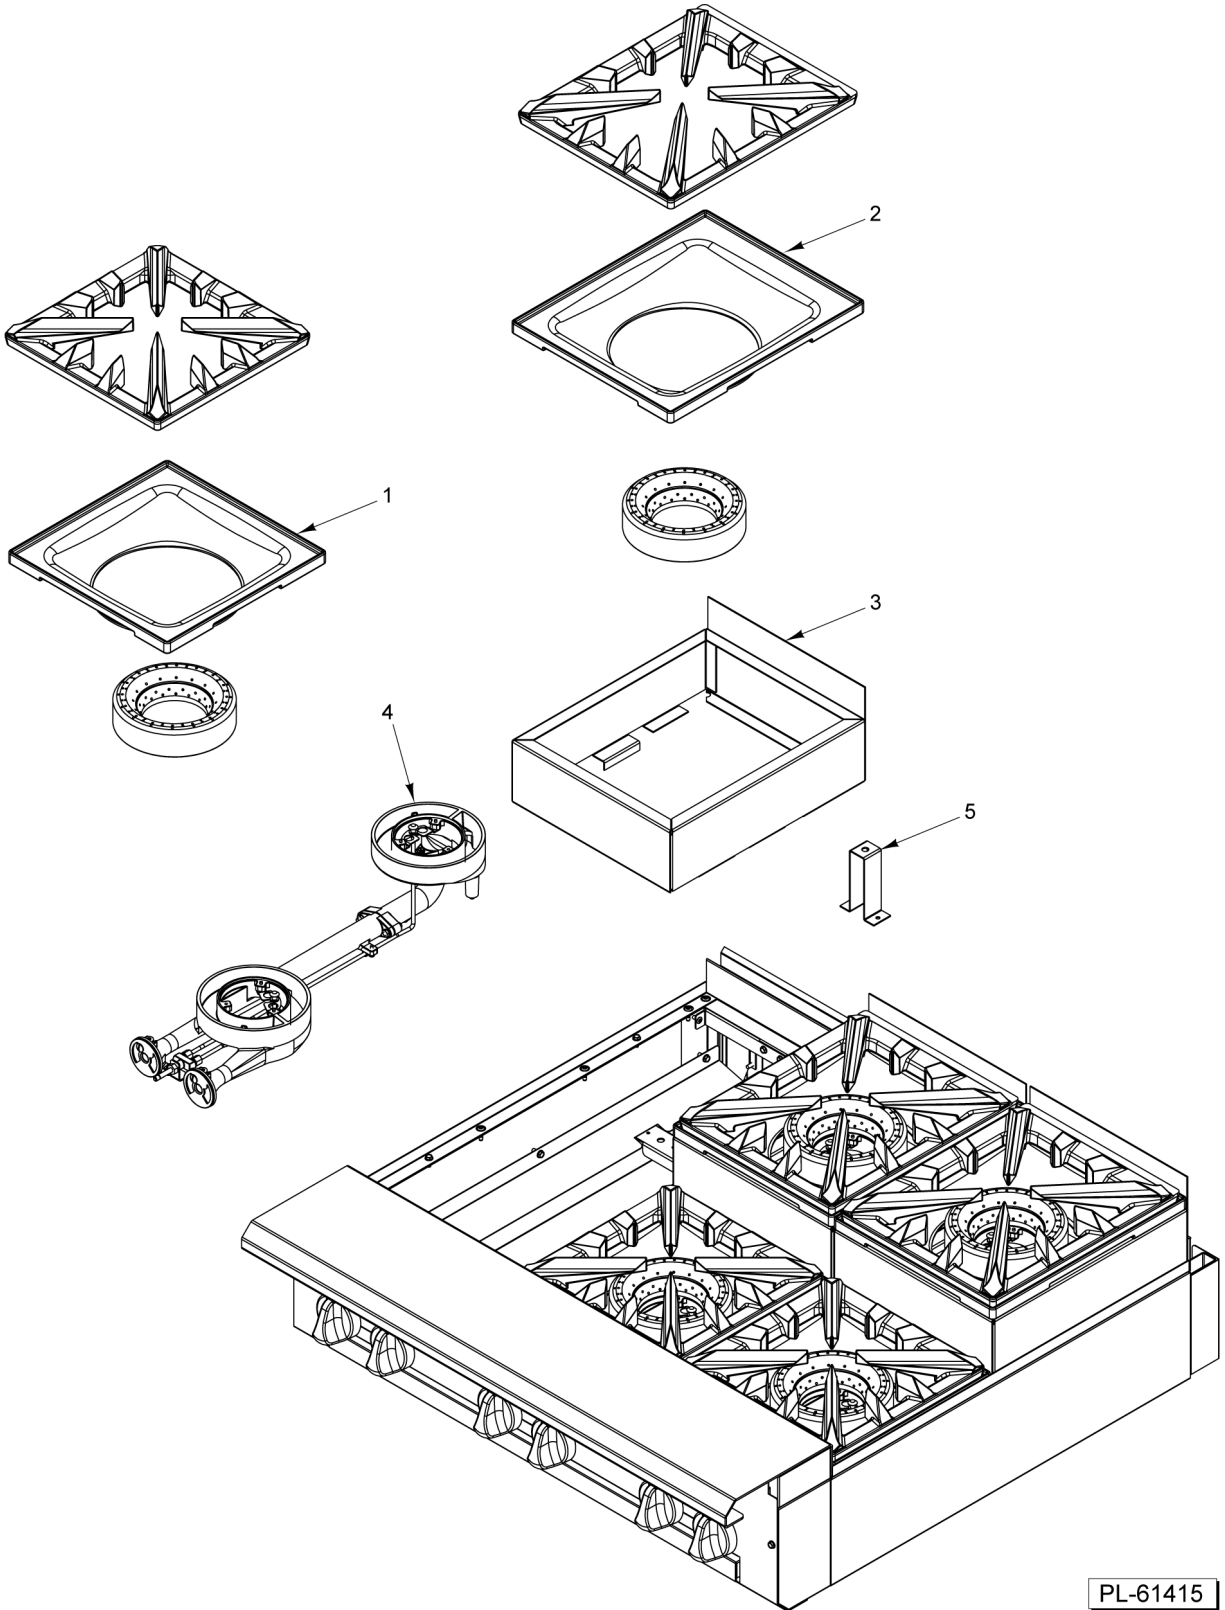

PARTS NOT ILLUSTRATED

12/18/24/36 IN WORK TOP

12/18/24/36 IN WORK TOP

ILLUS. PL-61413	PART NO.	NAME OF PART	AMT.
1	00-497984-00001	Retainer - Grate.....	2
2	00-499615-00002	Deflector - Rear (SST) (36" Work Top).....	1
3	00-956725-00002	Deflector - Rear (SST) (24" Work Top).....	1
4	00-956697-00002	Deflector - Rear (SST) (18" Work Top).....	1
5	00-499935-00002	Deflector - Rear (SST) (12" Work Top).....	1
6	FP-012-02	Fitting - Tube 1/2 TBG X 3/8 MPT.....	1
7	00-426509-00010	Tube - Flex 1/2" O.D. 10" Lg.....	1
8	00-957590-00001	Cover Manifold (36" Work Top).....	1
9	00-957572-00001	Cover Manifold (24" Work Top).....	1
10	00-957566-00001	Cover - Manifold (18" Work Top).....	1
11	00-957558-00001	Cover - Manifold (12" Work Top).....	1
12	00-956639-000G1	Work Top Assy. 36".....	1
13	00-956639-000G2	Work Top Assy. 24".....	1
14	00-956639-000G3	Work Top Assy. 18".....	1
15	00-956639-000G4	Work Top Assy. 12".....	1
16	00-499555-00001	Disconnect - Gas Female.....	1
17	00-499047-00001	Bracket - Disconnect.....	1
18	00-499425-000G1	Front Top Assy. (36" Work Top).....	1
19	00-957235-000G1	Front Top Assy - Condiment Rail (36" Work Top).....	1
20	00-956705-000G1	Front Top Assy. (24" Work Top).....	1
21	00-957357-000G1	Front Top Assy. - Condiment Rail (24" Work Top).....	1
22	00-956658-000G1	Front Top Assy (18" Work Top).....	1
23	00-499966-000G1	Front Top Assy. (12" Work Top).....	1
24	00-957067-000G1	Riser - Stub 36" W/Alum. Back.....	1
25	00-957066-000G1	Riser - Stub 24" W/Alum. Back.....	1
26	00-957065-000G1	Riser - Stub 18" W/Alum. Back.....	1
27	00-957064-000G1	Riser - Stub 12" W/Alum. Back.....	1

PL-61414

18/36 IN STEP UP OPEN TOP BURNER

18/36 IN STEP UP OPEN TOP BURNER

ILLUS.	PART NO.	NAME OF PART	AMT.
PL-61414			
1	00-957882-00001	Bowl - Front 18" Step Up.....	2
2	00-957881-00001	Bowl - Rear 18" Step Up.....	2
3	00-957877-000G1	Frame - 18" Step Up.....	2