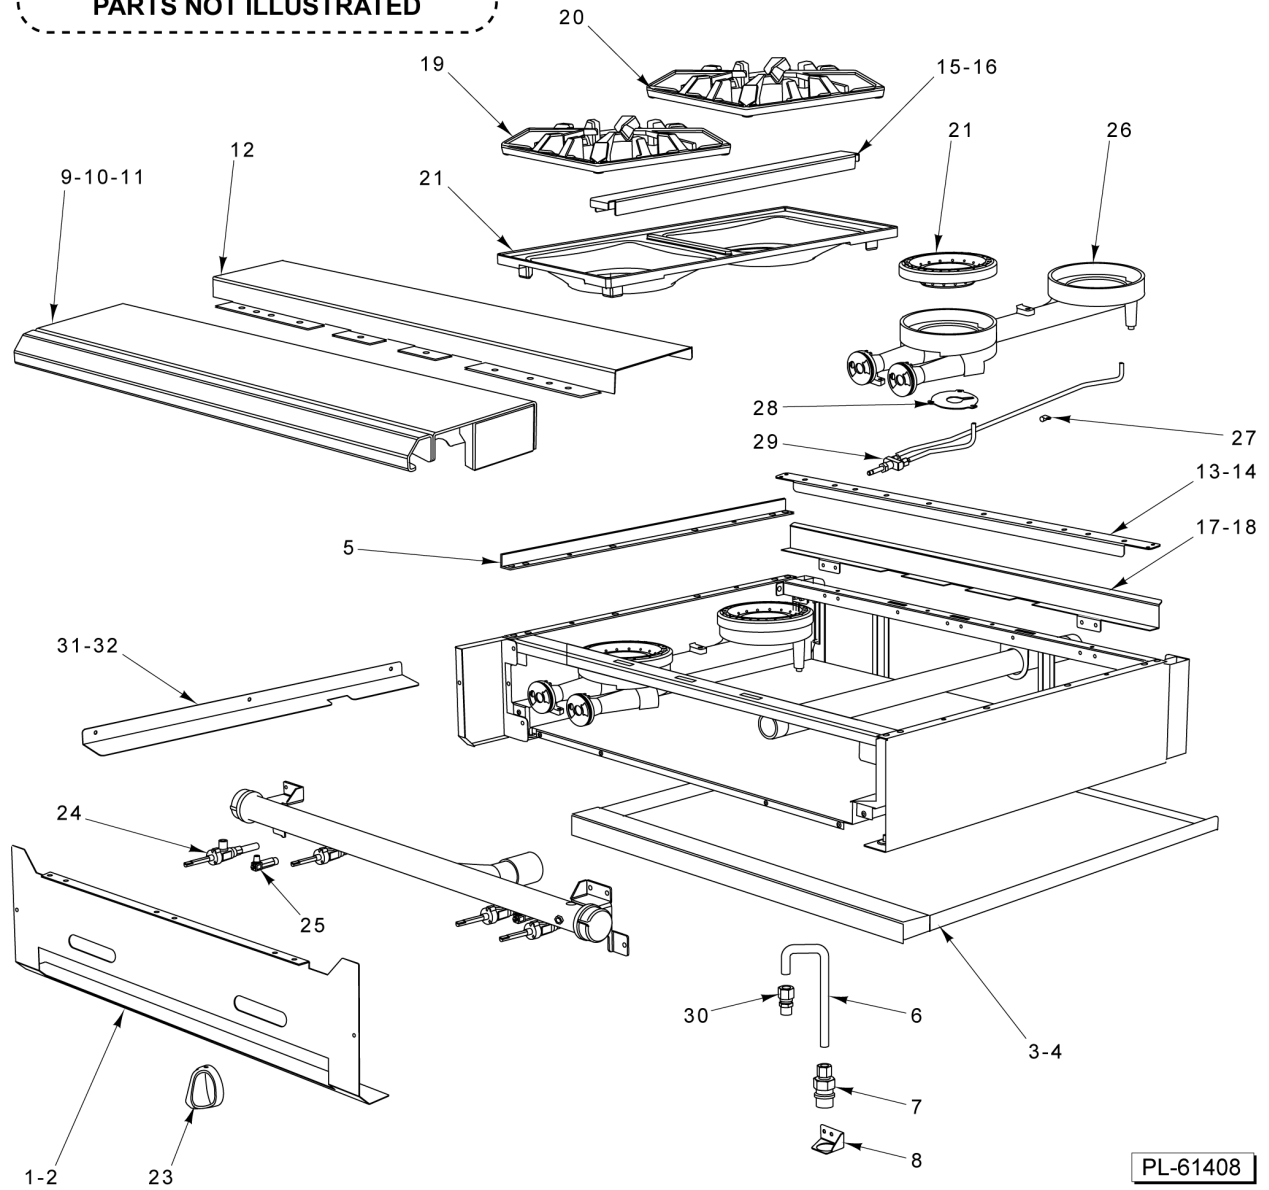

33 00-957067-000G1 Riser - Stub 36 In
34 00-957065-000G1 Riser - Stub 18 In
PARTS NOT ILLUSTRATED

36 IN - 4 & 18 IN - 2 OPEN TOP BURNER

36 IN - 4 & 18 IN - 2 OPEN TOP BURNER

ILLUS.	PART NO.	NAME OF PART	AMT.
PL-61408			
1	00-957573-00001	Manifold Cover 36" (4 Open Top Burner).....	1
2	00-957564-00001	Manifold Cover 18" (2 Open Top Burner).....	1
3	00-499006-000G2	Tray - Crumb (SST) 36" (4 Open Top Burner).....	1
4	00-956696-000G2	Tray - Crumb (SST) 18" (2 Open Top Burner).....	AR
5	00-497984-00001	Retainer - Grate.....	2
6	00-426509-00010	Tube - Flex 1/2" O.D. 10" Lg.....	1
7	00-499555-00001	Disconnect - Gas Female.....	1
8	00-499047-00001	Bracket - Disconnect.....	1
9	00-499425-000G1	Front Top Assy. 36" (4 Open Top Burner).....	1
10	00-957235-000G1	Front Top Assy - Condiment Rail 36" (4 Open Top Burner).....	4
11	00-956658-000G1	Front Top Assy 18" (2 Open Top Burner).....	AR
12	00-957239-000G1	Front Top Slide Rail Assy.....	4
13	00-499001-00004	Support - (4) OTB Burner (SST).....	1
14	00-956690-00001	Support - (2) OTB Burner (SST).....	1
15	00-499493-00001	Support - Grate (Alum.).....	1
16	00-499493-00002	Support - Grate (SST).....	1
17	00-499615-00002	Deflector - Rear (SST) 36" (4 Open Top Burner).....	1
18	00-956697-00002	Deflector - Rear (SST) 36" (4 Open Top Burner).....	1
19	00-959326-00001	Grate Front 18 in.....	AR
20	00-959326-00002	Grate Rear 18 in.....	AR
*21	NLA Bowl	Bowl - 18" Double Order Grate Front (#19) and Rear (#20).....	AR
22	00-957343-00002	Burner - Head 6".....	AR
23	00-499712-00001	Knob - HD Burner.....	AR
**24	00-957367-00001	Valve - Burner.....	AR
25	00-499970-00001	Valve - Pilot Quick Disconnect.....	AR
26	00-957398-000G1	Venturi Assy.....	1
27	00-402558-00004	Clip - Tubing.....	AR
28	00-958073-00001	Plate - Restrictor.....	1
29	00-959108-000G1	Pilot - Kit Open Top Burners.....	1
30	FP-012-02	Fitting - Tube 1/2 TBG X 3/8 MPT.....	1
31	00-499002-00003	Deflector - HD Splash L.H. (SST).....	1
32	00-499002-00004	Deflector - HD Splash R.H. (SST).....	1
33	00-957067-000G1	Riser - Stub 36" W/Alum. Back 36" (4 Open Top Burner).....	1
34	00-957065-000G1	Riser - Stub 18" W/Alum. Back 36" (4 Open Top Burner).....	1
35	00-010901-00042	Orifice - Spud (Nat. Gas) FOR SEA LEVEL TO 2499'.....	1
36	00-010901-00052	Orifice - Spud (LP Gas) FOR SEA LEVEL TO 2499'.....	1

* Bowl - 18" Double is now designed into Front and Rear Grate.

** Must Order Orifice Spud Separately Item 35 for Natural and Item 36 for