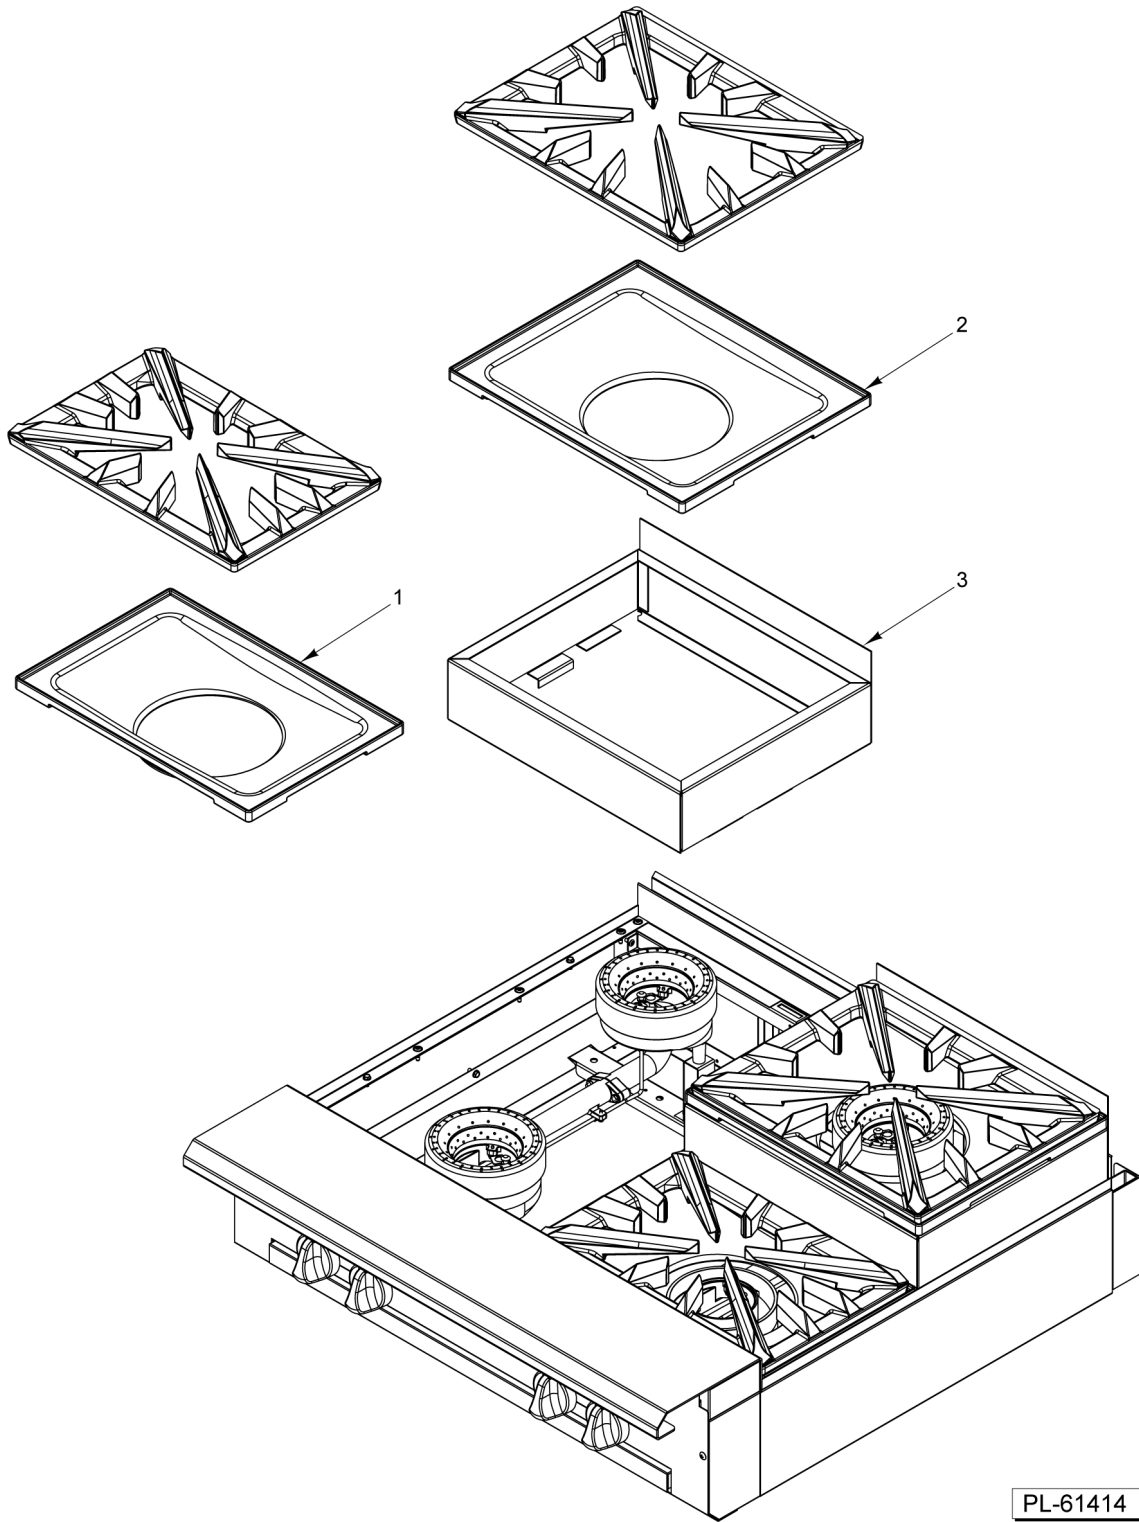

PARTS NOT ILLUSTRATED

12/18/24/36 IN WORK TOP

12/18/24/36 IN WORK TOP

ILLUS. PL-61413	PART NO.	NAME OF PART	AMT.
1	00-497984-00001	Retainer - Grate.....	2
2	00-499615-00002	Deflector - Rear (SST) (36" Work Top).....	1
3	00-956725-00002	Deflector - Rear (SST) (24" Work Top).....	1
4	00-956697-00002	Deflector - Rear (SST) (18" Work Top).....	1
5	00-499935-00002	Deflector - Rear (SST) (12" Work Top).....	1
6	FP-012-02	Fitting - Tube 1/2 TBG X 3/8 MPT.....	1
7	00-426509-00010	Tube - Flex 1/2" O.D. 10" Lg.....	1
8	00-957590-00001	Cover Manifold (36" Work Top).....	1
9	00-957572-00001	Cover Manifold (24" Work Top).....	1
10	00-957566-00001	Cover - Manifold (18" Work Top).....	1
11	00-957558-00001	Cover - Manifold (12" Work Top).....	1
12	00-956639-000G1	Work Top Assy. 36".....	1
13	00-956639-000G2	Work Top Assy. 24".....	1
14	00-956639-000G3	Work Top Assy. 18".....	1
15	00-956639-000G4	Work Top Assy. 12".....	1
16	00-499555-00001	Disconnect - Gas Female.....	1
17	00-499047-00001	Bracket - Disconnect.....	1
18	00-499425-000G1	Front Top Assy. (36" Work Top).....	1
19	00-957235-000G1	Front Top Assy - Condiment Rail (36" Work Top).....	1
20	00-956705-000G1	Front Top Assy. (24" Work Top).....	1
21	00-957357-000G1	Front Top Assy. - Condiment Rail (24" Work Top).....	1
22	00-956658-000G1	Front Top Assy (18" Work Top).....	1
23	00-499966-000G1	Front Top Assy. (12" Work Top).....	1
24	00-957067-000G1	Riser - Stub 36" W/Alum. Back.....	1
25	00-957066-000G1	Riser - Stub 24" W/Alum. Back.....	1
26	00-957065-000G1	Riser - Stub 18" W/Alum. Back.....	1
27	00-957064-000G1	Riser - Stub 12" W/Alum. Back.....	1