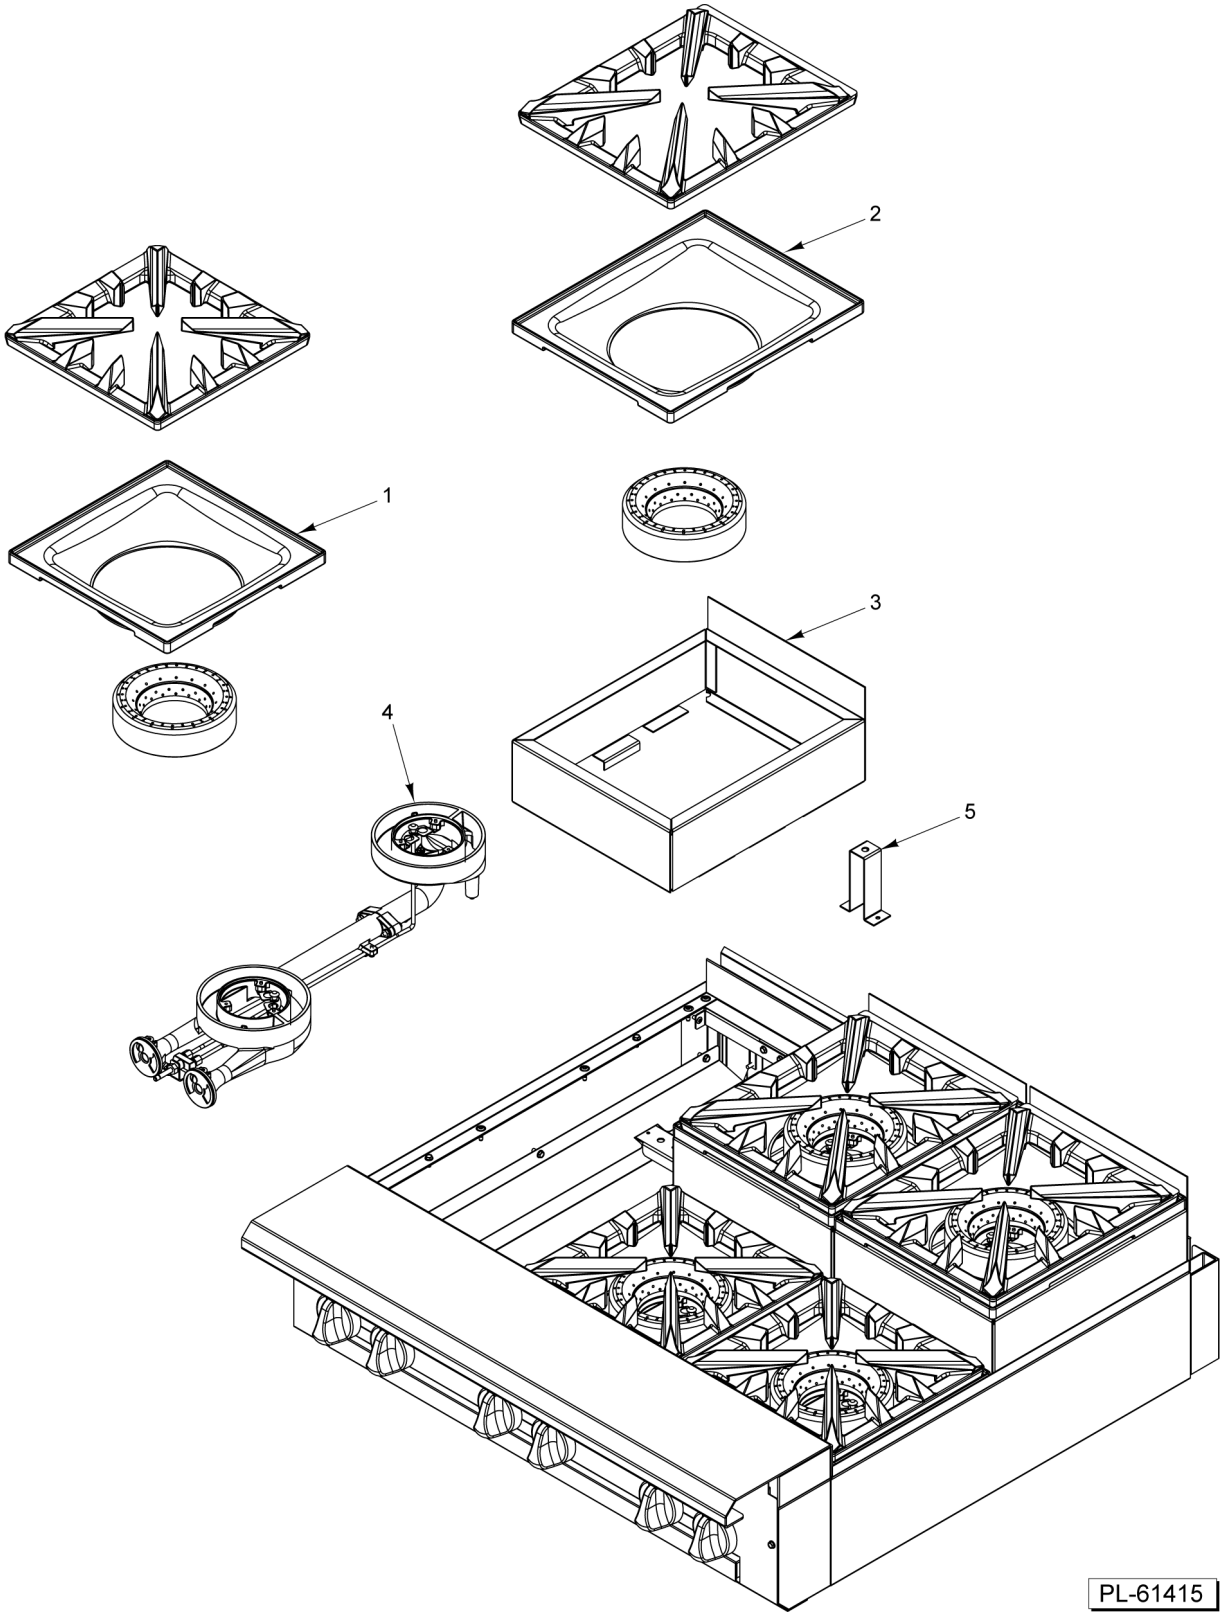

PL-61413

12/18/24/36 IN WORK TOP

12/18/24/36 IN WORK TOP

ILLUS. PL-61413	PART NO.	NAME OF PART	AMT.
1	00-497984-00001	Retainer - Grate.....	2
2	00-499615-00002	Deflector - Rear (SST) (36" Work Top).....	1
3	00-956725-00002	Deflector - Rear (SST) (24" Work Top).....	1
4	00-956697-00002	Deflector - Rear (SST) (18" Work Top).....	1
5	00-499935-00002	Deflector - Rear (SST) (12" Work Top).....	1
6	FP-012-02	Fitting - Tube 1/2 TBG X 3/8 MPT.....	1
7	00-426509-00010	Tube - Flex 1/2" O.D. 10" Lg.....	1
8	00-957590-00001	Cover Manifold (36" Work Top).....	1
9	00-957572-00001	Cover Manifold (24" Work Top).....	1
10	00-957566-00001	Cover - Manifold (18" Work Top).....	1
11	00-957558-00001	Cover - Manifold (12" Work Top).....	1
12	00-956639-000G1	Work Top Assy. 36".....	1
13	00-956639-000G2	Work Top Assy. 24".....	1
14	00-956639-000G3	Work Top Assy. 18".....	1
15	00-956639-000G4	Work Top Assy. 12".....	1
16	00-499555-00001	Disconnect - Gas Female.....	1
17	00-499047-00001	Bracket - Disconnect.....	1
18	00-499425-000G1	Front Top Assy. (36" Work Top).....	1
19	00-957235-000G1	Front Top Assy - Condiment Rail (36" Work Top).....	1
20	00-956705-000G1	Front Top Assy. (24" Work Top).....	1
21	00-957357-000G1	Front Top Assy. - Condiment Rail (24" Work Top).....	1
22	00-956658-000G1	Front Top Assy (18" Work Top).....	1
23	00-499966-000G1	Front Top Assy. (12" Work Top).....	1
24	00-957067-000G1	Riser - Stub 36" W/Alum. Back.....	1
25	00-957066-000G1	Riser - Stub 24" W/Alum. Back.....	1
26	00-957065-000G1	Riser - Stub 18" W/Alum. Back.....	1
27	00-957064-000G1	Riser - Stub 12" W/Alum. Back.....	1

PL-61414

18/36 IN STEP UP OPEN TOP BURNER

18/36 IN STEP UP OPEN TOP BURNER

ILLUS.	PART NO.	NAME OF PART	AMT.
PL-61414			
1	00-957882-00001	Bowl - Front 18" Step Up.....	2
2	00-957881-00001	Bowl - Rear 18" Step Up.....	2
3	00-957877-000G1	Frame - 18" Step Up.....	2