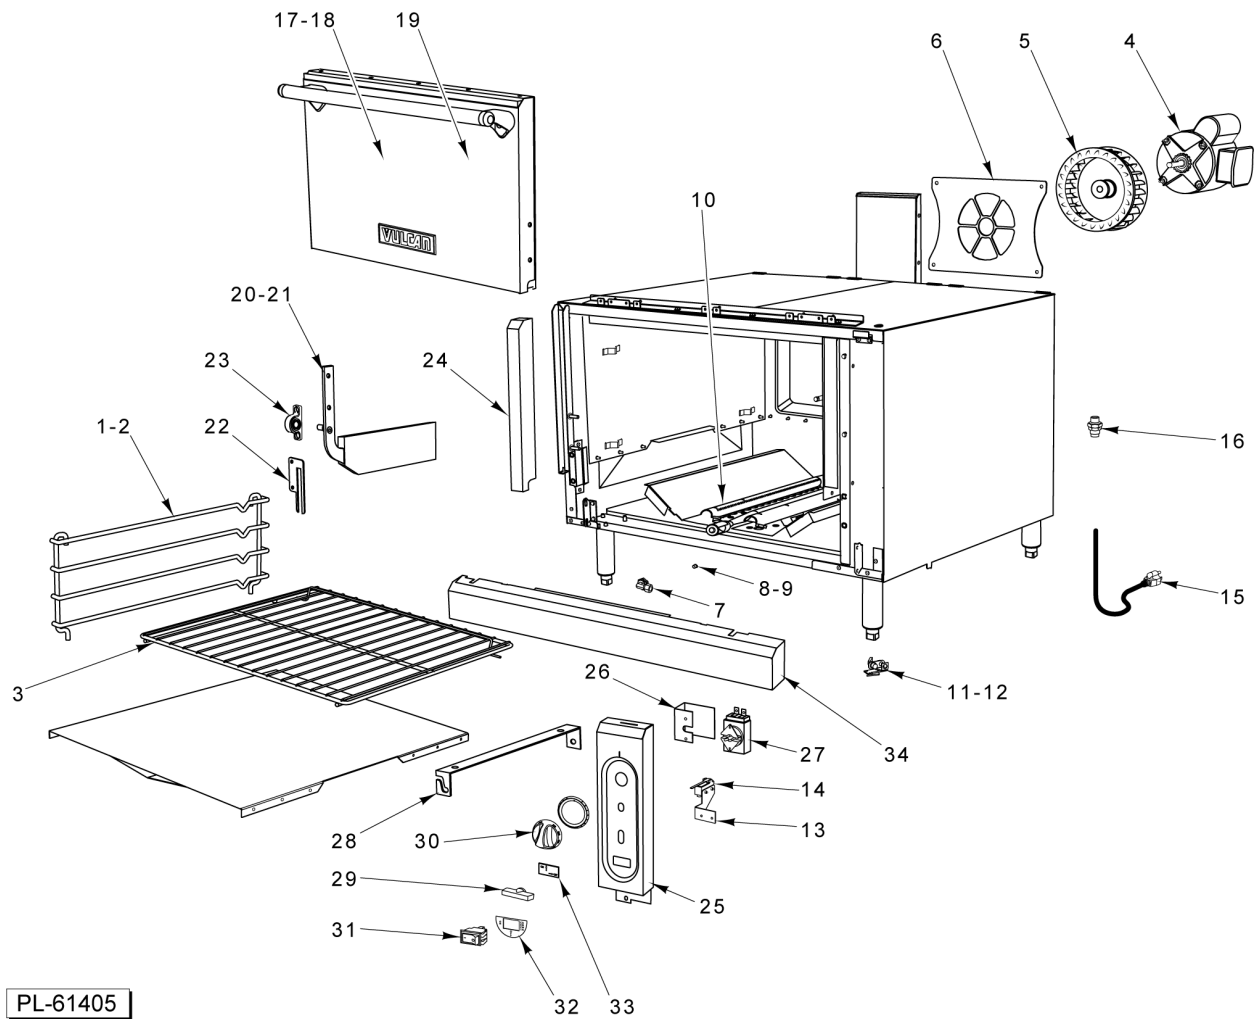

* No Longer Available

PL-61404

S MODEL GAS MANIFOLD ASSY

S MODEL GAS MANIFOLD ASSY

ILLUS.	PART NO.	NAME OF PART	AMT.
PL-61404			
1	00-426505-00036	Tube - Flex 1/4" O.D. 36" Lg.....	1
2	00-407522-00007	Thermostat - 550 Deg. F.....	1
3	00-958754-000G1	Kit - Thermostat 400-650 Deg. F.....	1
4	00-719971	Valve - Gas Manual Shut-Off.....	1
5	FP-035-54	Pipe - 3/8 X 2.250 (BLKSTL) (TBE).....	1
6	FP-012-21	Elbow 90 Deg. (1/8 Male Pipe x 1/4 Tube).....	2
7	00-719032	Union.....	1
8	FP-085-68	Fitting- Elbow (7/16 TBG X 3/8 MPT).....	1
9	FP-019-10	Tee - 3/8 X 3/8 X 3/8 (BLKSTL).....	1
10	00-404193-00001	Valve - Pilot 260 BROILER.....	1
11	00-719066	Bushing - Pipe 3/8 -1/8.....	1
12	SD-032-07	Self-Tapping Screw 10-24 x 1/2 Hex. Hex Washer Hd., Type TT.....	1
13	NS-044-09	Nut Assy. 10-24 Hex KEPS.....	1
14	FP-012-03	Fitting - Elbow 1/2 TBG X 3/8 MPT.....	1
15	SC-060-38	Mach. Screw 10-24 X 2 Slotted Rd. Hd.....	1
16	00-499465-00001	Bracket - Gas Mounting.....	1
17	00-426505-00009	Tube - Flex 1/4" O.D. 9" Lg.....	1
18	FP-035-46	Pipe 3/8 x 1 Lg. TBE.....	1
19	00-426509-00024	Tube - Flex 1/2" O.D. 24" Lg.....	1
20	00-426508-00048	Tube - Flex 7/16" O.D. 48" Lg.....	1
21	00-962067-0KIT1	Kit - Safety Valve Service (see SB1039) (Before 4/1/19).....	1
22	00-962067-00001	Valve - Safety (Starting 4/1/19).....	1
23	00-412788-00048	Thermocouple 48".....	1
24	00-962017-00001	Heat Shield Assy.....	1