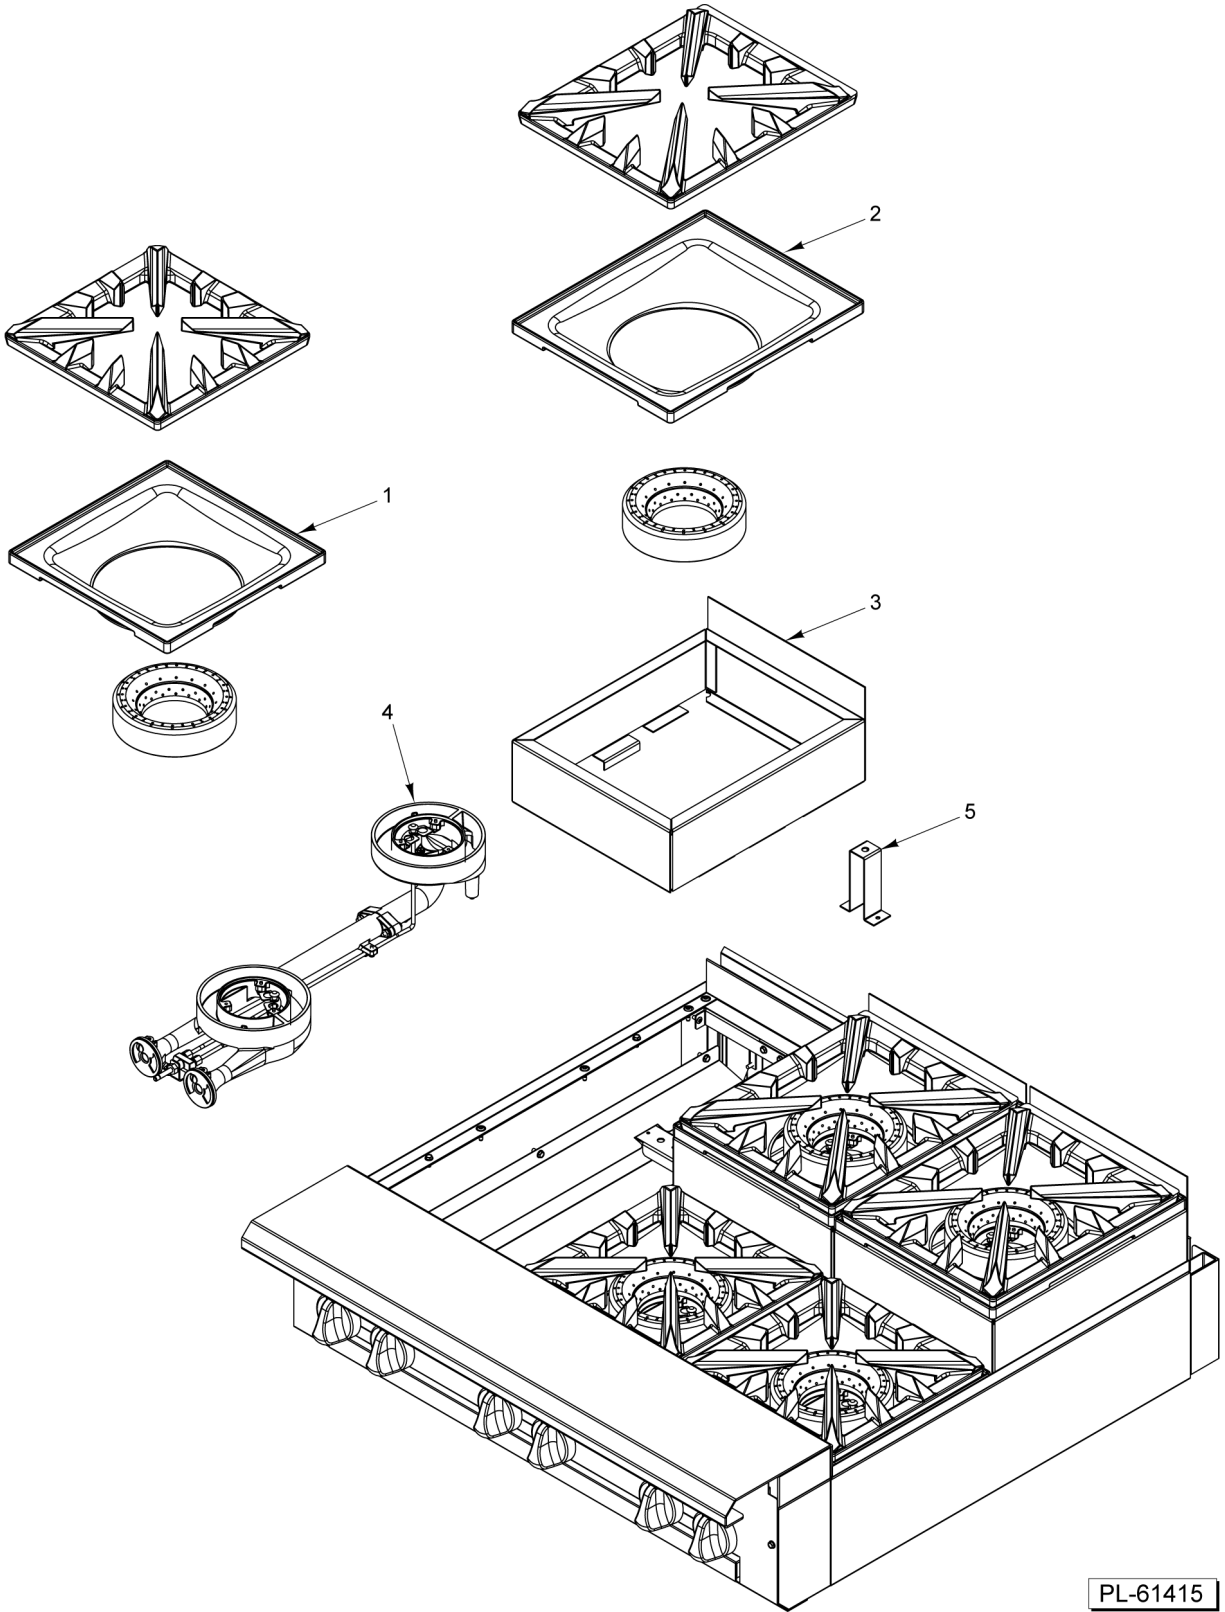

PARTS NOT ILLUSTRATED

PL-61413

12/18/24/36 IN WORK TOP

12/18/24/36 IN WORK TOP

ILLUS. PL-61413	PART NO.	NAME OF PART	AMT.
1	00-497984-00001	Retainer - Grate.....	2
2	00-499615-00002	Deflector - Rear (SST) (36" Work Top).....	1
3	00-956725-00002	Deflector - Rear (SST) (24" Work Top).....	1
4	00-956697-00002	Deflector - Rear (SST) (18" Work Top).....	1
5	00-499935-00002	Deflector - Rear (SST) (12" Work Top).....	1
6	FP-012-02	Fitting - Tube 1/2 TBG X 3/8 MPT.....	1
7	00-426509-00010	Tube - Flex 1/2" O.D. 10" Lg.....	1
8	00-957590-00001	Cover Manifold (36" Work Top).....	1
9	00-957572-00001	Cover Manifold (24" Work Top).....	1
10	00-957566-00001	Cover - Manifold (18" Work Top).....	1
11	00-957558-00001	Cover - Manifold (12" Work Top).....	1
12	00-956639-000G1	Work Top Assy. 36".....	1
13	00-956639-000G2	Work Top Assy. 24".....	1
14	00-956639-000G3	Work Top Assy. 18".....	1
15	00-956639-000G4	Work Top Assy. 12".....	1
16	00-499555-00001	Disconnect - Gas Female.....	1
17	00-499047-00001	Bracket - Disconnect.....	1
18	00-499425-000G1	Front Top Assy. (36" Work Top).....	1
19	00-957235-000G1	Front Top Assy - Condiment Rail (36" Work Top).....	1
20	00-956705-000G1	Front Top Assy. (24" Work Top).....	1
21	00-957357-000G1	Front Top Assy. - Condiment Rail (24" Work Top).....	1
22	00-956658-000G1	Front Top Assy (18" Work Top).....	1
23	00-499966-000G1	Front Top Assy. (12" Work Top).....	1
24	00-957067-000G1	Riser - Stub 36" W/Alum. Back.....	1
25	00-957066-000G1	Riser - Stub 24" W/Alum. Back.....	1
26	00-957065-000G1	Riser - Stub 18" W/Alum. Back.....	1
27	00-957064-000G1	Riser - Stub 12" W/Alum. Back.....	1

PL-61414

18/36 IN STEP UP OPEN TOP BURNER

18/36 IN STEP UP OPEN TOP BURNER

ILLUS.	PART NO.	NAME OF PART	AMT.
PL-61414			
1	00-957882-00001	Bowl - Front 18" Step Up.....	2
2	00-957881-00001	Bowl - Rear 18" Step Up.....	2
3	00-957877-000G1	Frame - 18" Step Up.....	2