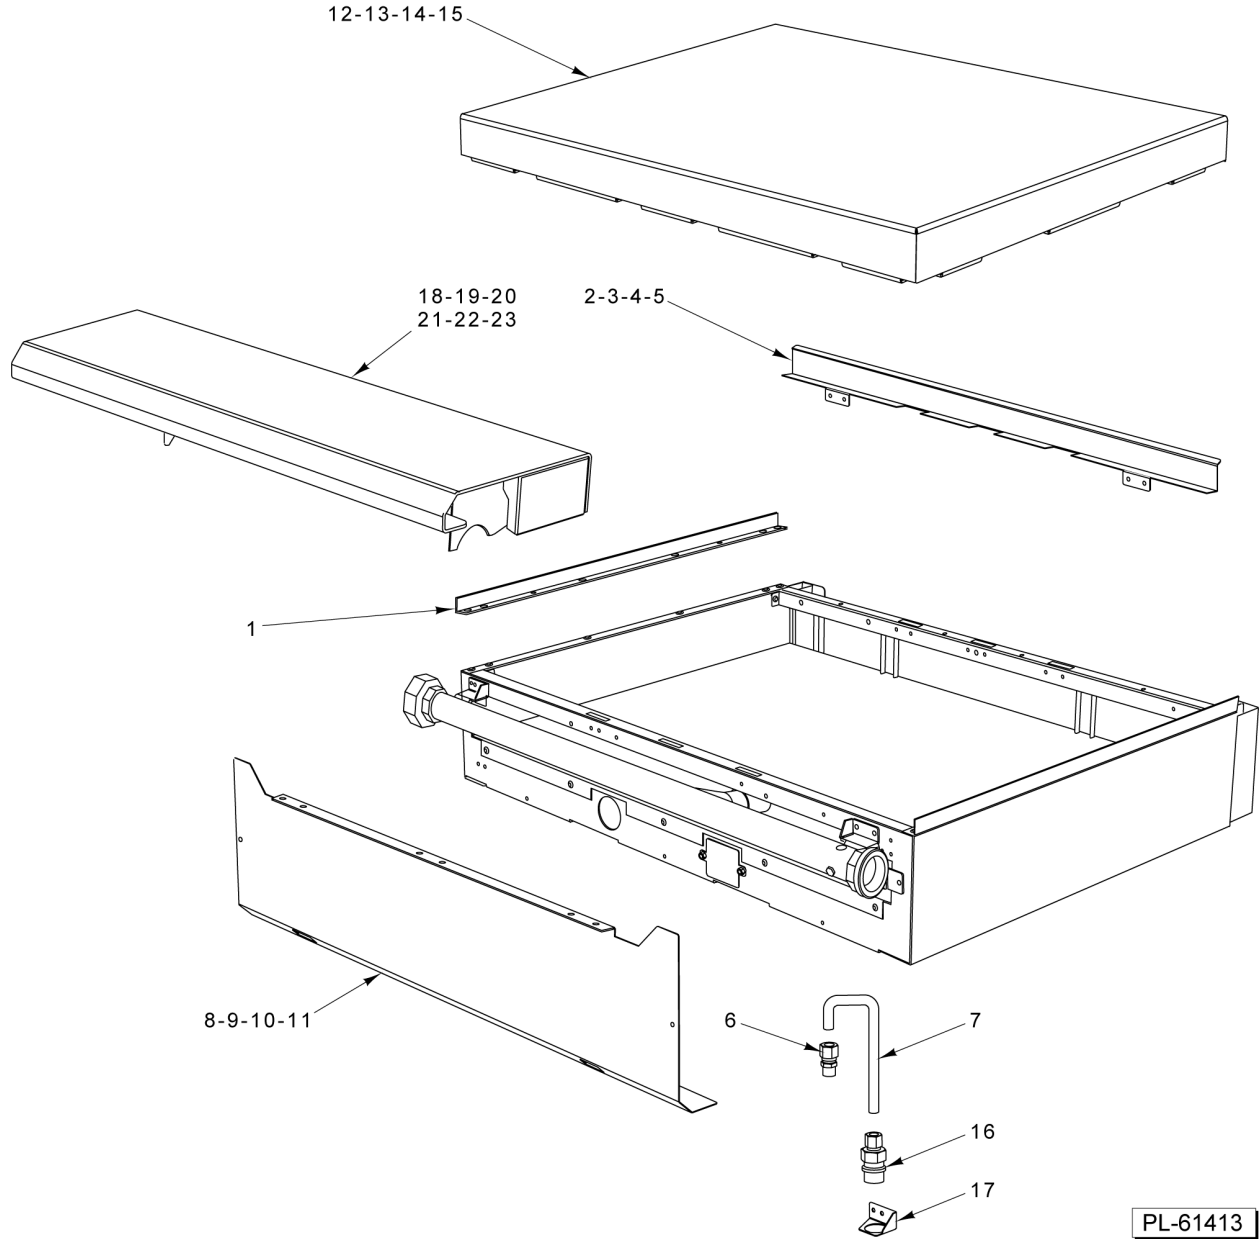

24 00-957067-000G1 Riser - Stub 36 In
25 00-957066-000G1 Riser - Stub 24 In
26 00-957065-000G1 Riser - Stub 18 In
27 00-957064-000G1 Riser - Stub 12 In

PARTS NOT ILLUSTRATED

PL-61413

12/18/24/36 IN WORK TOP

12/18/24/36 IN WORK TOP

ILLUS. PL-61413	PART NO.	NAME OF PART	AMT.
1	00-497984-00001	Retainer - Grate.....	2
2	00-499615-00002	Deflector - Rear (SST) (36" Work Top).....	1
3	00-956725-00002	Deflector - Rear (SST) (24" Work Top).....	1
4	00-956697-00002	Deflector - Rear (SST) (18" Work Top).....	1
5	00-499935-00002	Deflector - Rear (SST) (12" Work Top).....	1
6	FP-012-02	Fitting - Tube 1/2 TBG X 3/8 MPT.....	1
7	00-426509-00010	Tube - Flex 1/2" O.D. 10" Lg.....	1
8	00-957590-00001	Cover Manifold (36" Work Top).....	1
9	00-957572-00001	Cover Manifold (24" Work Top).....	1
10	00-957566-00001	Cover - Manifold (18" Work Top).....	1
11	00-957558-00001	Cover - Manifold (12" Work Top).....	1
12	00-956639-000G1	Work Top Assy. 36".....	1
13	00-956639-000G2	Work Top Assy. 24".....	1
14	00-956639-000G3	Work Top Assy. 18".....	1
15	00-956639-000G4	Work Top Assy. 12".....	1
16	00-499555-00001	Disconnect - Gas Female.....	1
17	00-499047-00001	Bracket - Disconnect.....	1
18	00-499425-000G1	Front Top Assy. (36" Work Top).....	1
19	00-957235-000G1	Front Top Assy - Condiment Rail (36" Work Top).....	1
20	00-956705-000G1	Front Top Assy. (24" Work Top).....	1
21	00-957357-000G1	Front Top Assy. - Condiment Rail (24" Work Top).....	1
22	00-956658-000G1	Front Top Assy (18" Work Top).....	1
23	00-499966-000G1	Front Top Assy. (12" Work Top).....	1
24	00-957067-000G1	Riser - Stub 36" W/Alum. Back.....	1
25	00-957066-000G1	Riser - Stub 24" W/Alum. Back.....	1
26	00-957065-000G1	Riser - Stub 18" W/Alum. Back.....	1
27	00-957064-000G1	Riser - Stub 12" W/Alum. Back.....	1