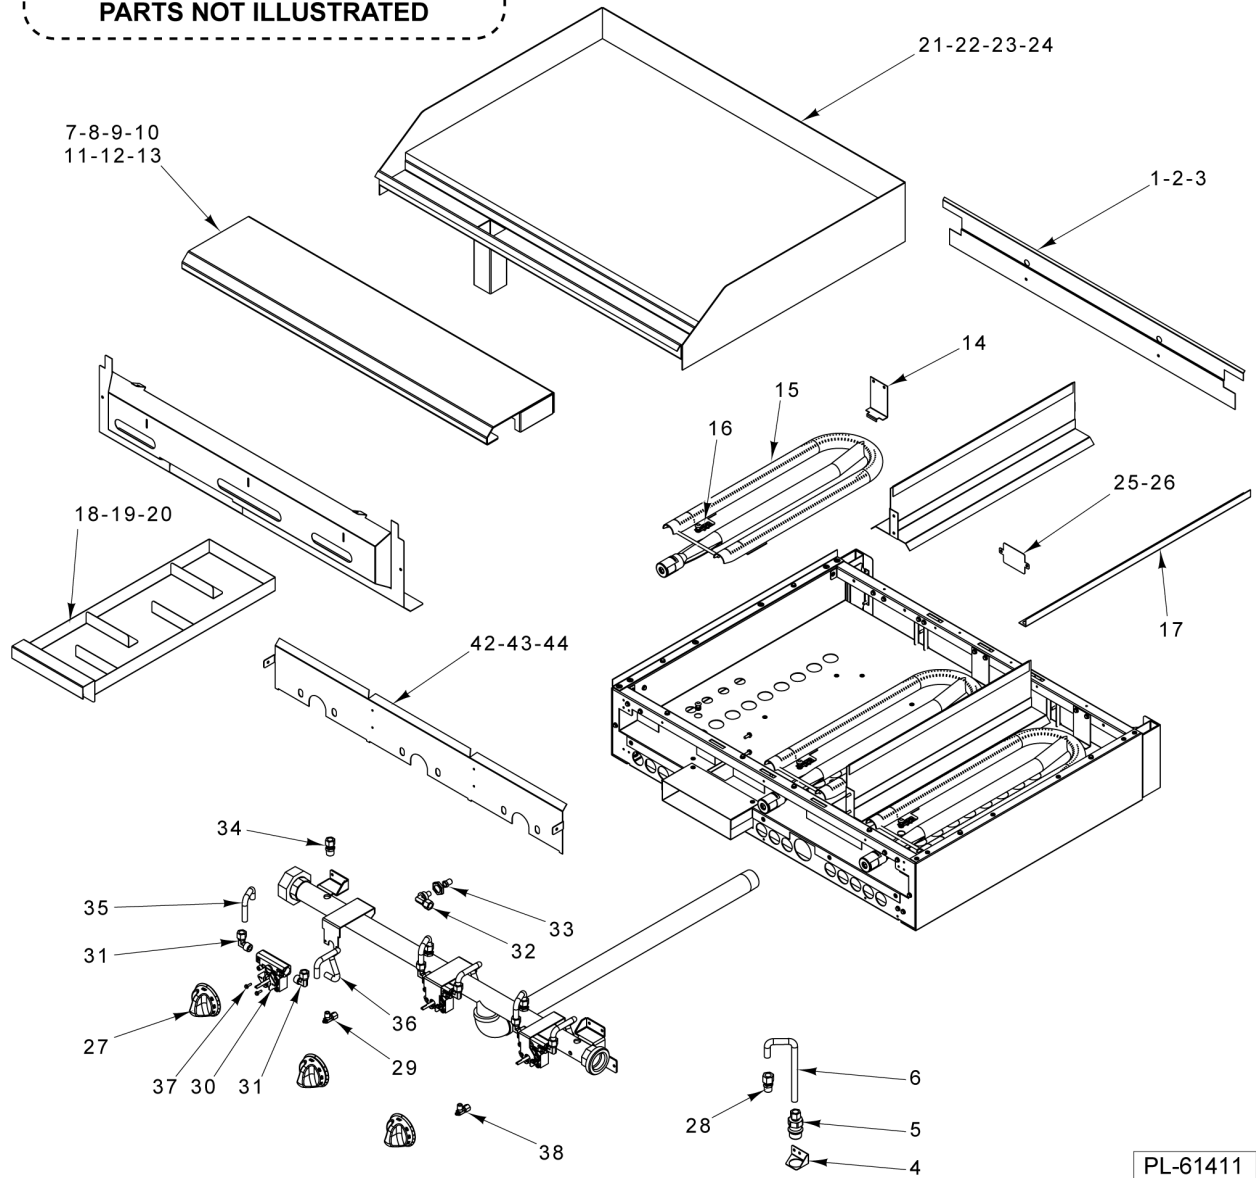

45 00-788541-0000A Tube - Pilot Flex
46 00-956939-00002 Tube - Pilot Flex

PARTS NOT ILLUSTRATED

PL-61411

18/24/36 IN THERMO CONTROL GRIDDLE TOP

18/24/36 IN THERMO CONTROL GRIDDLE TOP

ILLUS. PL-61411	PART NO.	NAME OF PART	AMT.
1	00-957961-00001	Panel - Rear Closure 36" (Alum.) (36" Griddle Top).....	1
2	00-957989-00001	Panel - Rear Closure 24" (24" Griddle Top).....	1
3	00-957993-00001	Panel - Rear Closure 18" (18" Griddle Top).....	AR
4	00-499047-00001	Bracket - Disconnect.....	1
5	00-499555-00001	Disconnect - Gas Female.....	1
6	00-426509-00010	Tube - Flex 1/2" O.D. 10" Lg.....	1
7	00-499425-000G1	Front Top Assy. (36" Griddle Top).....	1
8	00-956705-000G1	Front Top Assy. (24" Griddle Top).....	1
9	00-956658-000G1	Front Top Assy (18" Griddle Top).....	1
10	00-957235-000G1	Front Top Assy - Condiment Rail (36" Griddle Top).....	1
11	00-957239-000G1	Front Top Slide Rail Assy. (36" Griddle Top).....	1
12	00-957357-000G1	Front Top Assy. - Condiment Rail (24" Griddle Top).....	1
13	00-957235-000G1	Front Top Assy - Condiment Rail (18" Griddle Top).....	1
14	00-499112-00001	Bracket - Griddle Burner Support.....	3
15	00-499635-00001	Griddle Burner Assy.....	3
16	00-413302-00001	Clip - Pilot Mounting.....	3
17	00-497984-00001	Retainer - Grate.....	2
18	00-957982-000G4	Grease Drawer Assy. (36" Griddle Top).....	1
19	00-956709-000G4	Grease Drawer Assy. (24" Griddle Top).....	1
20	00-956677-000G4	Grease Drawer Assy. (18" Griddle Top).....	1
21	00-499622-000G2	36 In Griddle Assy.....	1
22	00-499957-000G2	24 In Griddle Assy.....	1
23	00-956674-000G2	18 In Griddle Assy.....	1
24	00-957170-000G1	Griddle Baffle Assy. Center.....	2
25	00-956662-00001	Cover - Rear Manifold.....	1
26	00-956710-00001	Cover - Hot Top 24" Griddle.....	1
27	00-499488-00002	Knob - Gas Thermostat.....	3
28	FP-012-02	Fitting - Tube 1/2 TBG X 3/8 MPT.....	1
29	00-404193-00001	Valve - Pilot.....	3
30	00-499488-00001	Thermostat - Gas.....	3
31	FP-085-68	Fitting- Elbow (7/16 TBG X 3/8 MPT).....	6
32	00-404079-0000F	Nozzle.....	3
33	00-418051-0000F	Hood - Orifice.....	3
34	FP-085-42	Fitting - Tube (7/16 TBG X 3/8 MPT).....	3
35	00-426508-00006	Tube - Flex 7/16" O.D. 6" Lg.....	3
36	00-426508-00010	Tube - Flex 7/16" O.D. 10" Lg.....	3
37	SD-036-79	Self-Tapping Screw 6-32 x 1/2 Type TT Hex Hd. (SST).....	6
38	FP-085-53	Pipe Plug 1/8.....	1
39	00-957604-000G2	Cover - Manifold 36" Thermo Griddle (Condiment Rail).....	1
40	00-957602-000G2	Cover - Manifold 24" Thermo Griddle (Condiment Rail).....	1
41	00-957594-000G1	Cover - Manifold 18" Thermo Griddle.....	1
42	00-957396-00002	Baffle - Griddle.....	1
43	00-957988-00002	Baffle - 24" Forward Griddle.....	1
44	00-957992-00002	Baffle - 18" Forward Griddle.....	1
45	00-788541-0000A	Tube - Pilot, Flex (W/Tip).....	2
46	00-956939-00002	Tube - Pilot, Flex (W/Tip).....	1