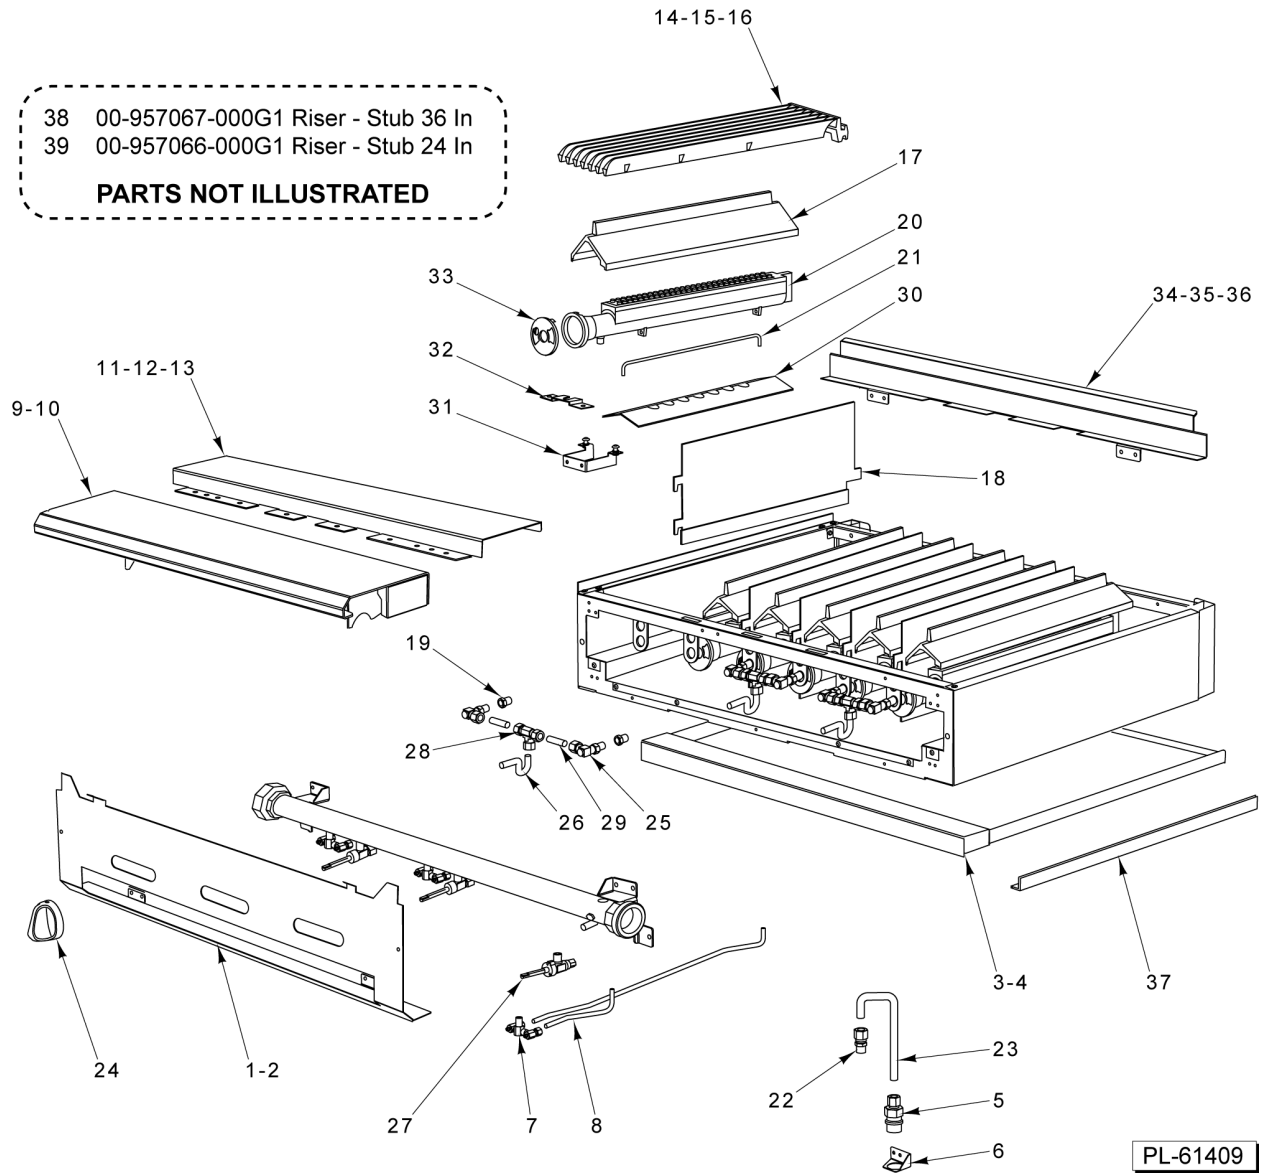

24/36 IN CHAR BROILER

24/36 IN CHAR BROILER

ILLUS. PL-61409	PART NO.	NAME OF PART	AMT.
1	00-957574-00001	Cover - Manifold 36" Char Broiler.....	1
2	00-957567-00001	Cover - Manifold 24" Char Broiler.....	1
3	00-499006-000G2	Tray - Crumb (SST) 36" Char Broiler.....	1
4	00-956724-000G2	Tray - Crumb (SST) 24" Char Broiler.....	1
5	00-499555-00001	Disconnect - Gas Female.....	1
6	00-499047-00001	Bracket - Disconnect.....	1
7	00-957814-00001	Valve - Dual Pilot.....	1
8	00-788541-0000A	Tube - Pilot, Flex (W/Tip).....	1
9	00-499425-000G1	Front Top Assy. 36" Char Broiler.....	1
10	00-956705-000G1	Front Top Assy. 24" Char Broiler.....	1
11	00-957235-000G1	Front Top Assy - Condiment Rail 36" Char Broiler.....	1
12	00-957239-000G1	Front Top Slide Rail Assy. 36" Char Broiler.....	1
13	00-957357-000G1	Front Top Assy. - Condiment Rail 24" Char Broiler.....	1
14	00-412852-00001	Grate - Top Straight.....	6
15	00-722131	Grate - Slanted 6-RIB 24" Char Broiler.....	2
16	00-710424	Grate - Slanted 7-RIB 24" Char Broiler.....	2
17	00-710407	Radiant.....	6
18	00-956614-00002	Supercharger.....	5
19	00-418051-0000F	Hood - Orifice.....	6
20	00-957413-00001	Burner Assy.....	6
21	00-710455	Burner Rod.....	6
22	FP-012-02	Fitting - Tube 1/2 TBG X 3/8 MPT.....	1
23	00-426509-00010	Tube - Flex 1/2" O.D. 10" Lg.....	1
24	00-499712-00001	Knob - HD Burner.....	3
25	00-719383	W/O Plug.....	6
26	00-722425	Tubing - Flex 3/8" X 8" Lg.....	3
27	00-957348-00001	Valve - Gas.....	3
28	00-714676	TEE, 3/8" UNION, TUBE TO TUBE.....	1
29	00-722468	NLA - Obsolete--3/8" Tube 1-1/4" Long.....	1
30	00-956748-00001	Heat Deflector.....	6
31	00-957412-00001	Bracket - Dual Pilot.....	AR
32	00-957335-00001	Stabilizer - Burner.....	6
33	00-719329	Air Mixer Assy.....	6
34	00-499615-00002	Deflector - Rear (SST) 36" Char Broiler.....	1
35	00-956725-00002	Deflector - Rear (SST) 24" Char Broiler.....	1
36	00-958442-00002	Deflector - Rear (SST) 48" Char Broiler.....	AR
37	00-499959-000G2	Retainer - Grate.....	2
38	00-957067-000G1	Riser - Stub 36" W/Alum. Back 36" Char Broiler.....	1
39	00-957066-000G1	Riser - Stub 24" W/Alum. Back 24" Char Broiler.....	1