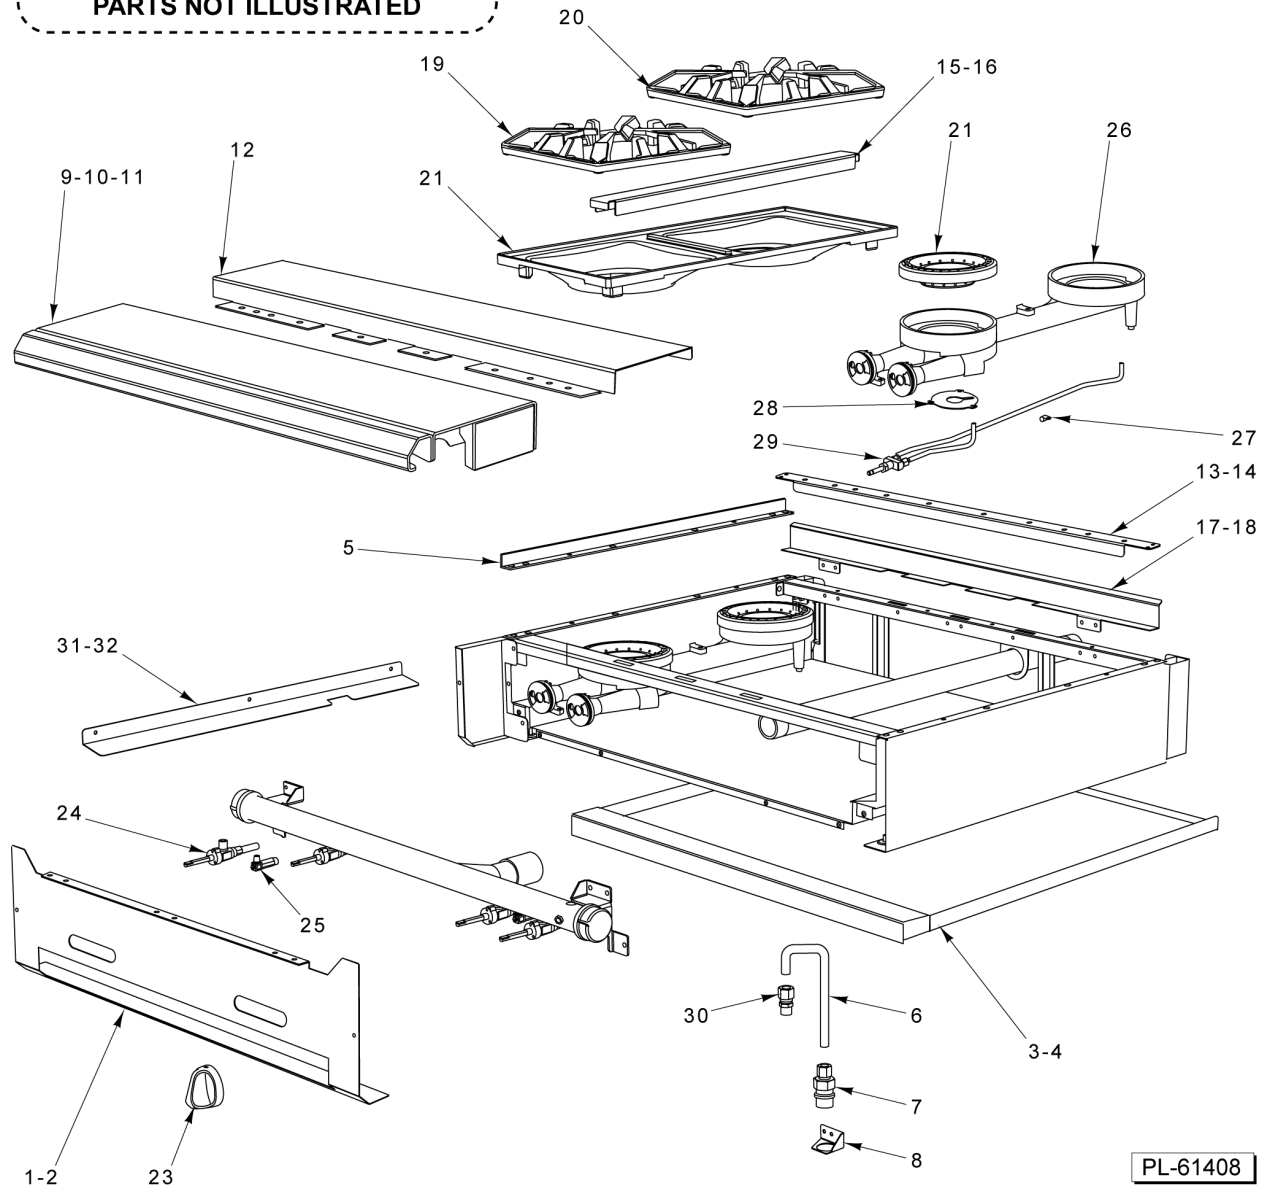

33 00-957067-000G1 Riser - Stub 36 In
34 00-957065-000G1 Riser - Stub 18 In
PARTS NOT ILLUSTRATED

36 IN - 4 & 18 IN - 2 OPEN TOP BURNER

36 IN - 4 & 18 IN - 2 OPEN TOP BURNER

ILLUS.	PART NO.	NAME OF PART	AMT.
PL-61408			
1	00-957573-00001	Manifold Cover 36" (4 Open Top Burner).....	1
2	00-957564-00001	Manifold Cover 18" (2 Open Top Burner).....	1
3	00-499006-000G2	Tray - Crumb (SST) 36" (4 Open Top Burner).....	1
4	00-956696-000G2	Tray - Crumb (SST) 18" (2 Open Top Burner).....	AR
5	00-497984-00001	Retainer - Grate.....	2
6	00-426509-00010	Tube - Flex 1/2" O.D. 10" Lg.....	1
7	00-499555-00001	Disconnect - Gas Female.....	1
8	00-499047-00001	Bracket - Disconnect.....	1
9	00-499425-000G1	Front Top Assy. 36" (4 Open Top Burner).....	1
10	00-957235-000G1	Front Top Assy - Condiment Rail 36" (4 Open Top Burner).....	4
11	00-956658-000G1	Front Top Assy 18" (2 Open Top Burner).....	AR
12	00-957239-000G1	Front Top Slide Rail Assy.....	4
13	00-499001-00004	Support - (4) OTB Burner (SST).....	1
14	00-956690-00001	Support - (2) OTB Burner (SST).....	1
15	00-499493-00001	Support - Grate (Alum.).....	1
16	00-499493-00002	Support - Grate (SST).....	1
17	00-499615-00002	Deflector - Rear (SST) 36" (4 Open Top Burner).....	1
18	00-956697-00002	Deflector - Rear (SST) 36" (4 Open Top Burner).....	1
19	00-959326-00001	Grate Front 18 in.....	AR
20	00-959326-00002	Grate Rear 18 in.....	AR
*21	NLA Bowl	Bowl - 18" Double Order Grate Front (#19) and Rear (#20).....	AR
22	00-957343-00002	Burner - Head 6".....	AR
23	00-499712-00001	Knob - HD Burner.....	AR
**24	00-957367-00001	Valve - Burner.....	AR
25	00-499970-00001	Valve - Pilot Quick Disconnect.....	AR
26	00-957398-000G1	Venturi Assy.....	1
27	00-402558-00004	Clip - Tubing.....	AR
28	00-958073-00001	Plate - Restrictor.....	1
29	00-959108-000G1	Pilot - Kit Open Top Burners.....	1
30	FP-012-02	Fitting - Tube 1/2 TBG X 3/8 MPT.....	1
31	00-499002-00003	Deflector - HD Splash L.H. (SST).....	1
32	00-499002-00004	Deflector - HD Splash R.H. (SST).....	1
33	00-957067-000G1	Riser - Stub 36" W/Alum. Back 36" (4 Open Top Burner).....	1
34	00-957065-000G1	Riser - Stub 18" W/Alum. Back 36" (4 Open Top Burner).....	1
35	00-010901-00042	Orifice - Spud (Nat. Gas) FOR SEA LEVEL TO 2499'.....	1
36	00-010901-00052	Orifice - Spud (LP Gas) FOR SEA LEVEL TO 2499'.....	1

* Bowl - 18" Double is now designed into Front and Rear Grate.

** Must Order Orifice Spud Separately Item 35 for Natural and Item 36 for