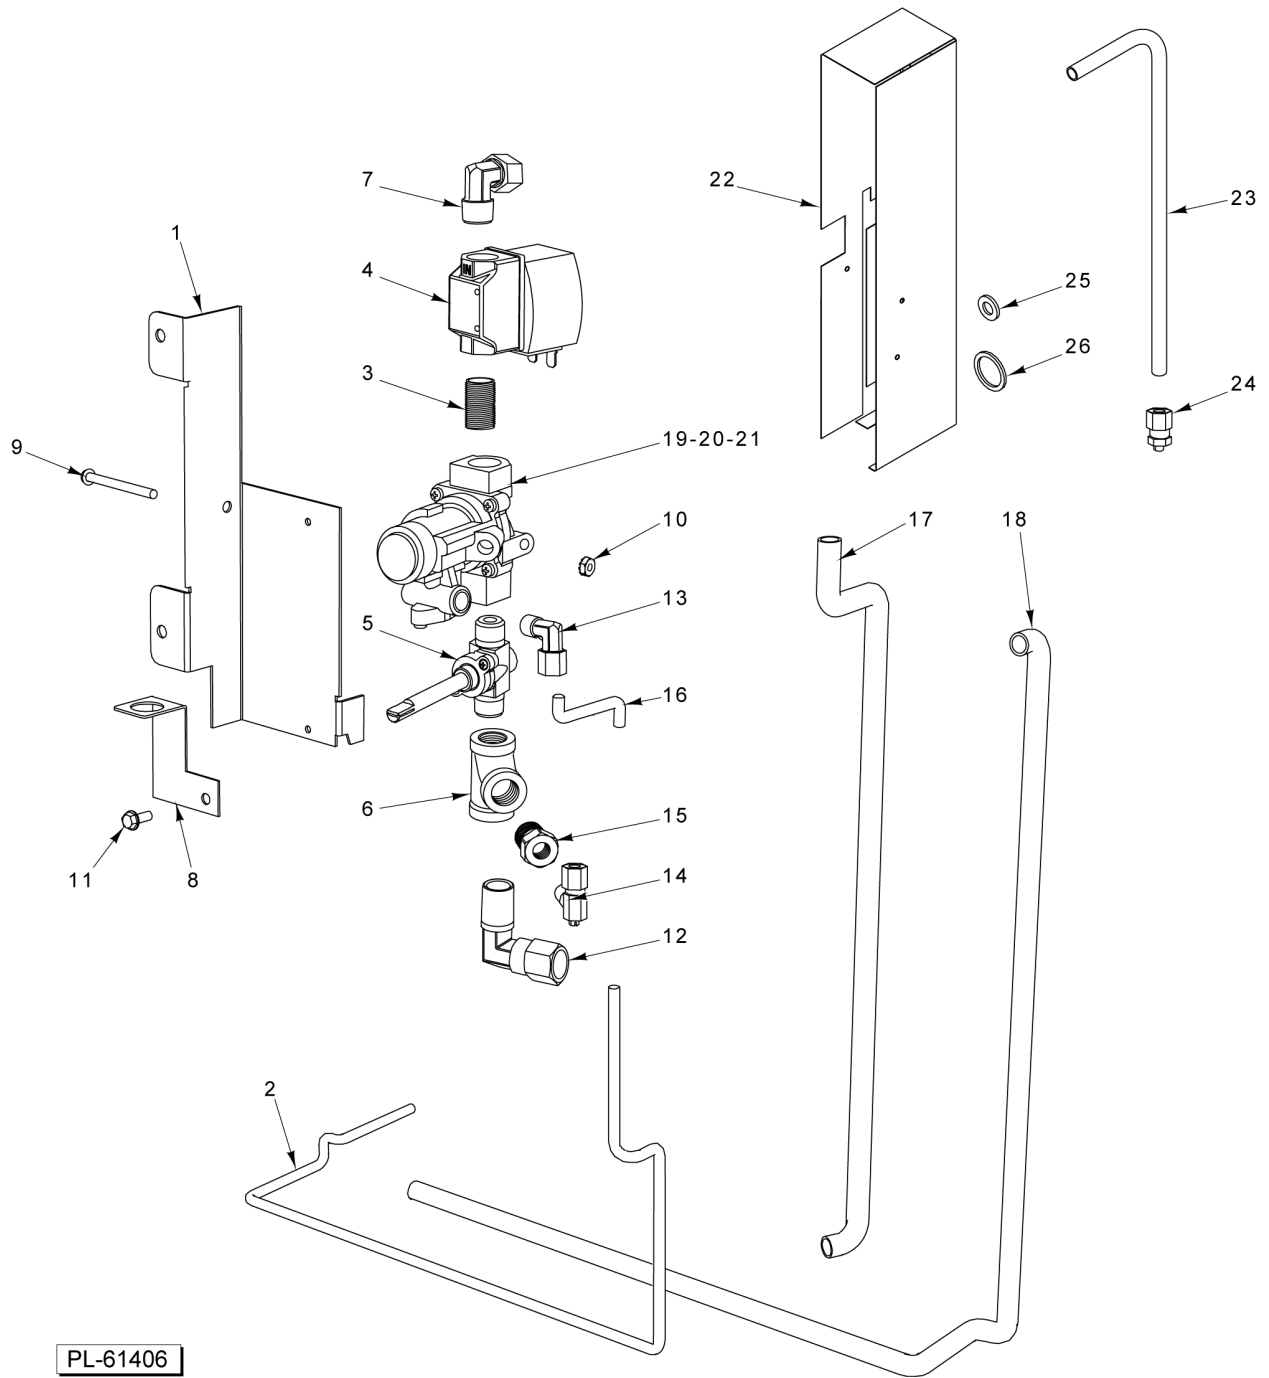

C MODEL GAS MANIFOLD ASSY

C MODEL GAS MANIFOLD ASSY

ILLUS.	PART NO.	NAME OF PART	AMT.
PL-61406			
1	00-499651-00003	Bracket - Mounting Gas (Convection).....	1
2	00-426505-00036	Tube - Flex 1/4" O.D. 36" Lg.....	1
3	FP-035-47	PIPE - 3/8 X 1.125 (TBE) (BLKSTL).....	1
4	00-428045-00001	Gas Solenoid Valve.....	1
5	00-719971	Valve - Gas Manual Shut-Off.....	1
6	FP-019-10	Tee - 3/8 X 3/8 X 3/8 (BLKSTL).....	1
7	FP-085-68	Fitting- Elbow (7/16 TBG X 3/8 MPT).....	1
8	00-956615-00002	Bracket - Manifold Support.....	1
9	SC-060-38	Mach. Screw 10-24 X 2 Slotted Rd. Hd.....	1
10	NS-044-09	Nut Assy. 10-24 Hex KEPS.....	1
11	SD-032-07	Self-Tapping Screw 10-24 x 1/2 Hex. Hex Washer Hd., Type TT.....	1
12	FP-012-03	Fitting - Elbow 1/2 TBG X 3/8 MPT.....	1
13	FP-012-21	Elbow 90 Deg. (1/8 Male Pipe x 1/4 Tube).....	1
14	00-404193-00001	Valve - Pilot.....	1
15	FP-026-04	Bushing - Pipe 3/8 to 1/8.....	1
16	00-426505-00006	Tube - Flex (1/4 x 6 In.).....	1
17	00-426509-00024	Tube - Flex 1/2" O.D. 24" Lg.....	1
18	00-426508-00048	Tube - Flex 7/16" O.D. 48" Lg.....	1
19	00-962067-0KIT1	Kit - Safety Valve Service (see SB1039) (Before 4/1/19).....	1
20	00-962067-00001	Valve - Safety (Starting 4/1/19).....	1
21	00-412788-00048	Thermocouple (48 In.).....	1
22	00-962017-00001	Heat Shield Assy.....	1
23	00-426508-00012	Tube - Flex 7/16" OD x 12" Lg.....	1
24	FP-085-42	Fitting - Tube (7/16 TBG X 3/8 MPT).....	1
25	00-962107-00002	Grommet.....	1
26	00-962107-00001	Grommet.....	1