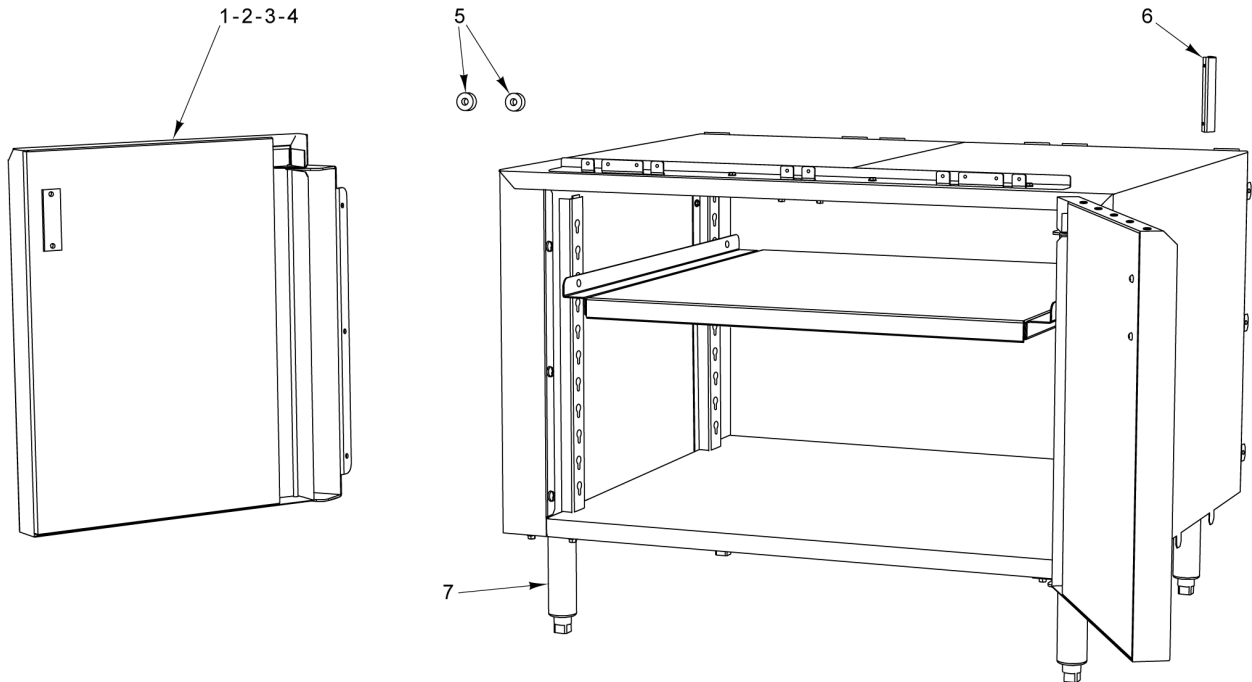

8	00-959619-000G1	Hinge Assy. (Upper)
9	00-959619-000G2	Hinge Assy. (Lower)
10	00-497001-00001	Caster W/O Brake
11	00-497001-00002	Caster W/ Brake
12	00-958094-00001	Caster W/O Brake
13	00-958094-00002	Caster W/ Brake

PARTS NOT ILLUSTRATED

PL-61402

B MODEL 12/18/24/34 IN CABINET BASE

B MODEL 12/18/24/34 IN CABINET BASE

ILLUS.	PART NO.	NAME OF PART	AMT.
PL-61402			
1	00-959615-000G4	Door Assy. (LH) (12 In.).....	1
2	00-959615-000G3	Door Assy. (RH) (12 In.).....	1
3	00-959615-000G2	Door Assy. (LH) (18 In.).....	1
4	00-959615-000G1	Door Assy. (RH) (18 In.).....	1
5	00-497296-000G1	Magnet Assy.....	2
6	00-959632-00001	Handle - Door Handle - Door Keeler R3122.....	2
7	00-413112-00012	Leg - Plate Mount (6 In.).....	4
8	00-959619-000G1	Hinge Assy. (Upper).....	AR
9	00-959619-000G2	Hinge Assy. (Lower).....	AR
10	00-497001-00001	Caster W/O Brake (5 In.).....	4
11	00-497001-00002	Caster W/ Brake, Swivel (5 In.).....	4
12	00-958094-00001	Caster W/O Brake (6 In.).....	4
13	00-958094-00002	Caster W/ Brake (6 In.).....	4