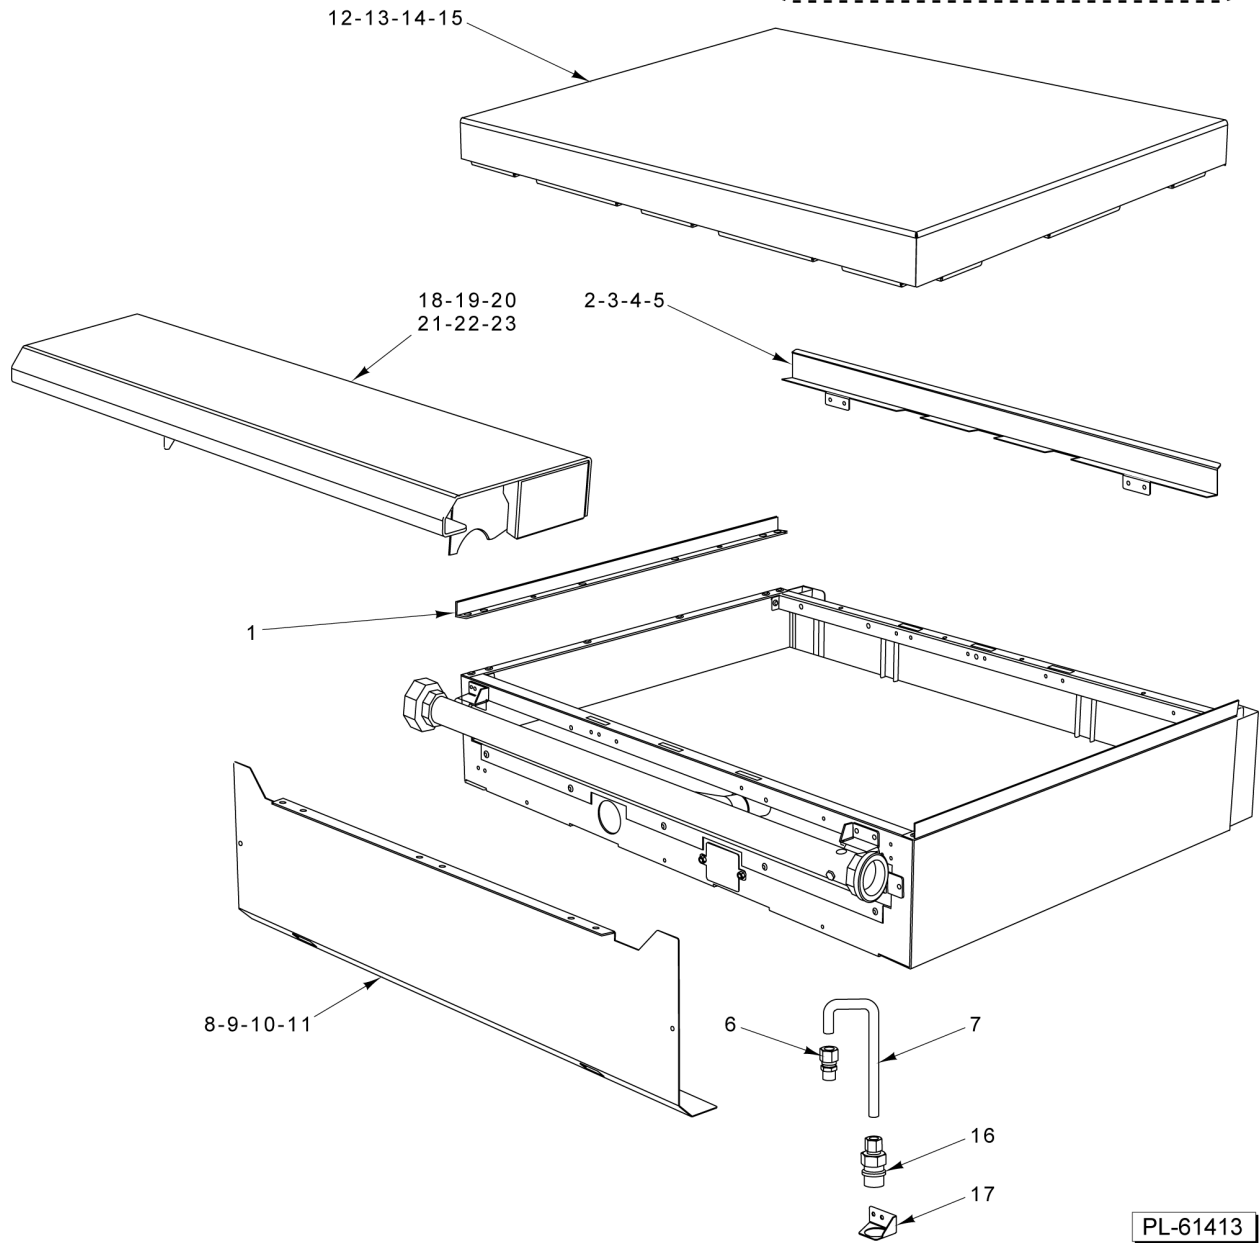

24	00-957067-000G1	Riser - Stub 36 In
25	00-957066-000G1	Riser - Stub 24 In
26	00-957065-000G1	Riser - Stub 18 In
27	00-957064-000G1	Riser - Stub 12 In

2. **PARTS NOT ILLUSTRATED**

PL-61413

12/18/24/36 IN WORK TOP

12/18/24/36 IN WORK TOP

ILLUS. PL-61413	PART NO.	NAME OF PART	AMT.
1	00-497984-00001	Retainer - Grate.....	2
2	00-499615-00002	Deflector - Rear (SST) (36" Work Top).....	1
3	00-956725-00002	Deflector - Rear (SST) (24" Work Top).....	1
4	00-956697-00002	Deflector - Rear (SST) (18" Work Top).....	1
5	00-499935-00002	Deflector - Rear (SST) (12" Work Top).....	1
6	FP-012-02	Fitting - Tube 1/2 TBG X 3/8 MPT.....	1
7	00-426509-00010	Tube - Flex 1/2" O.D. 10" Lg.....	1
8	00-957590-00001	Cover Manifold (36" Work Top).....	1
9	00-957572-00001	Cover Manifold (24" Work Top).....	1
10	00-957566-00001	Cover - Manifold (18" Work Top).....	1
11	00-957558-00001	Cover - Manifold (12" Work Top).....	1
12	00-956639-000G1	Work Top Assy. 36".....	1
13	00-956639-000G2	Work Top Assy. 24".....	1
14	00-956639-000G3	Work Top Assy. 18".....	1
15	00-956639-000G4	Work Top Assy. 12".....	1
16	00-499555-00001	Disconnect - Gas Female.....	1
17	00-499047-00001	Bracket - Disconnect.....	1
18	00-499425-000G1	Front Top Assy. (36" Work Top).....	1
19	00-957235-000G1	Front Top Assy - Condiment Rail (36" Work Top).....	1
20	00-956705-000G1	Front Top Assy. (24" Work Top).....	1
21	00-957357-000G1	Front Top Assy. - Condiment Rail (24" Work Top).....	1
22	00-956658-000G1	Front Top Assy (18" Work Top).....	1
23	00-499966-000G1	Front Top Assy. (12" Work Top).....	1
24	00-957067-000G1	Riser - Stub 36" W/Alum. Back.....	1
25	00-957066-000G1	Riser - Stub 24" W/Alum. Back.....	1
26	00-957065-000G1	Riser - Stub 18" W/Alum. Back.....	1
27	00-957064-000G1	Riser - Stub 12" W/Alum. Back.....	1