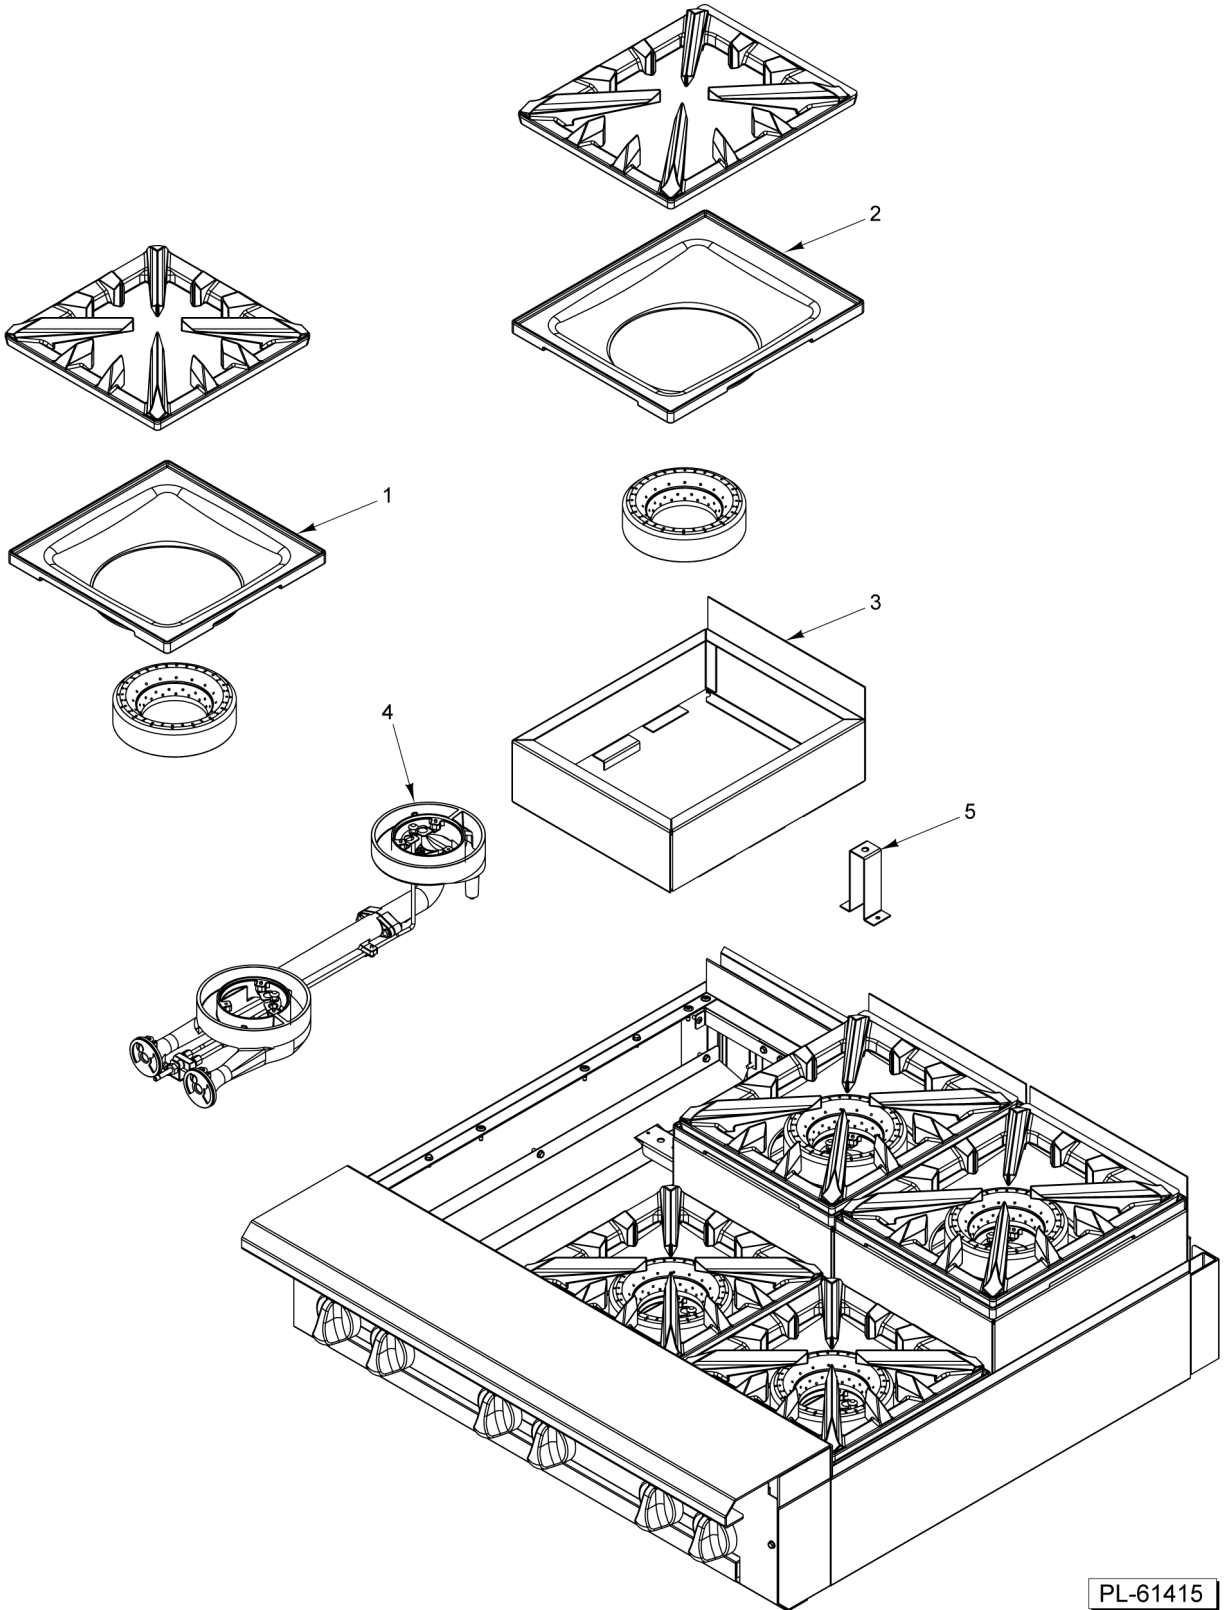

PL-61413

12/18/24/36 IN WORK TOP

12/18/24/36 IN WORK TOP

ILLUS. PL-61413	PART NO.	NAME OF PART	AMT.
1	00-497984-00001	Retainer - Grate.....	2
2	00-499615-00002	Deflector - Rear (SST) (36" Work Top).....	1
3	00-956725-00002	Deflector - Rear (SST) (24" Work Top).....	1
4	00-956697-00002	Deflector - Rear (SST) (18" Work Top).....	1
5	00-499935-00002	Deflector - Rear (SST) (12" Work Top).....	1
6	FP-012-02	Fitting - Tube 1/2 TBG X 3/8 MPT.....	1
7	00-426509-00010	Tube - Flex 1/2" O.D. 10" Lg.....	1
8	00-957590-00001	Cover Manifold (36" Work Top).....	1
9	00-957572-00001	Cover Manifold (24" Work Top).....	1
10	00-957566-00001	Cover - Manifold (18" Work Top).....	1
11	00-957558-00001	Cover - Manifold (12" Work Top).....	1
12	00-956639-000G1	Work Top Assy. 36".....	1
13	00-956639-000G2	Work Top Assy. 24".....	1
14	00-956639-000G3	Work Top Assy. 18".....	1
15	00-956639-000G4	Work Top Assy. 12".....	1
16	00-499555-00001	Disconnect - Gas Female.....	1
17	00-499047-00001	Bracket - Disconnect.....	1
18	00-499425-000G1	Front Top Assy. (36" Work Top).....	1
19	00-957235-000G1	Front Top Assy - Condiment Rail (36" Work Top).....	1
20	00-956705-000G1	Front Top Assy. (24" Work Top).....	1
21	00-957357-000G1	Front Top Assy. - Condiment Rail (24" Work Top).....	1
22	00-956658-000G1	Front Top Assy (18" Work Top).....	1
23	00-499966-000G1	Front Top Assy. (12" Work Top).....	1
24	00-957067-000G1	Riser - Stub 36" W/Alum. Back.....	1
25	00-957066-000G1	Riser - Stub 24" W/Alum. Back.....	1
26	00-957065-000G1	Riser - Stub 18" W/Alum. Back.....	1
27	00-957064-000G1	Riser - Stub 12" W/Alum. Back.....	1

PL-61414

18/36 IN STEP UP OPEN TOP BURNER

18/36 IN STEP UP OPEN TOP BURNER

ILLUS.	PART NO.	NAME OF PART	AMT.
PL-61414			
1	00-957882-00001	Bowl - Front 18" Step Up.....	2
2	00-957881-00001	Bowl - Rear 18" Step Up.....	2
3	00-957877-000G1	Frame - 18" Step Up.....	2