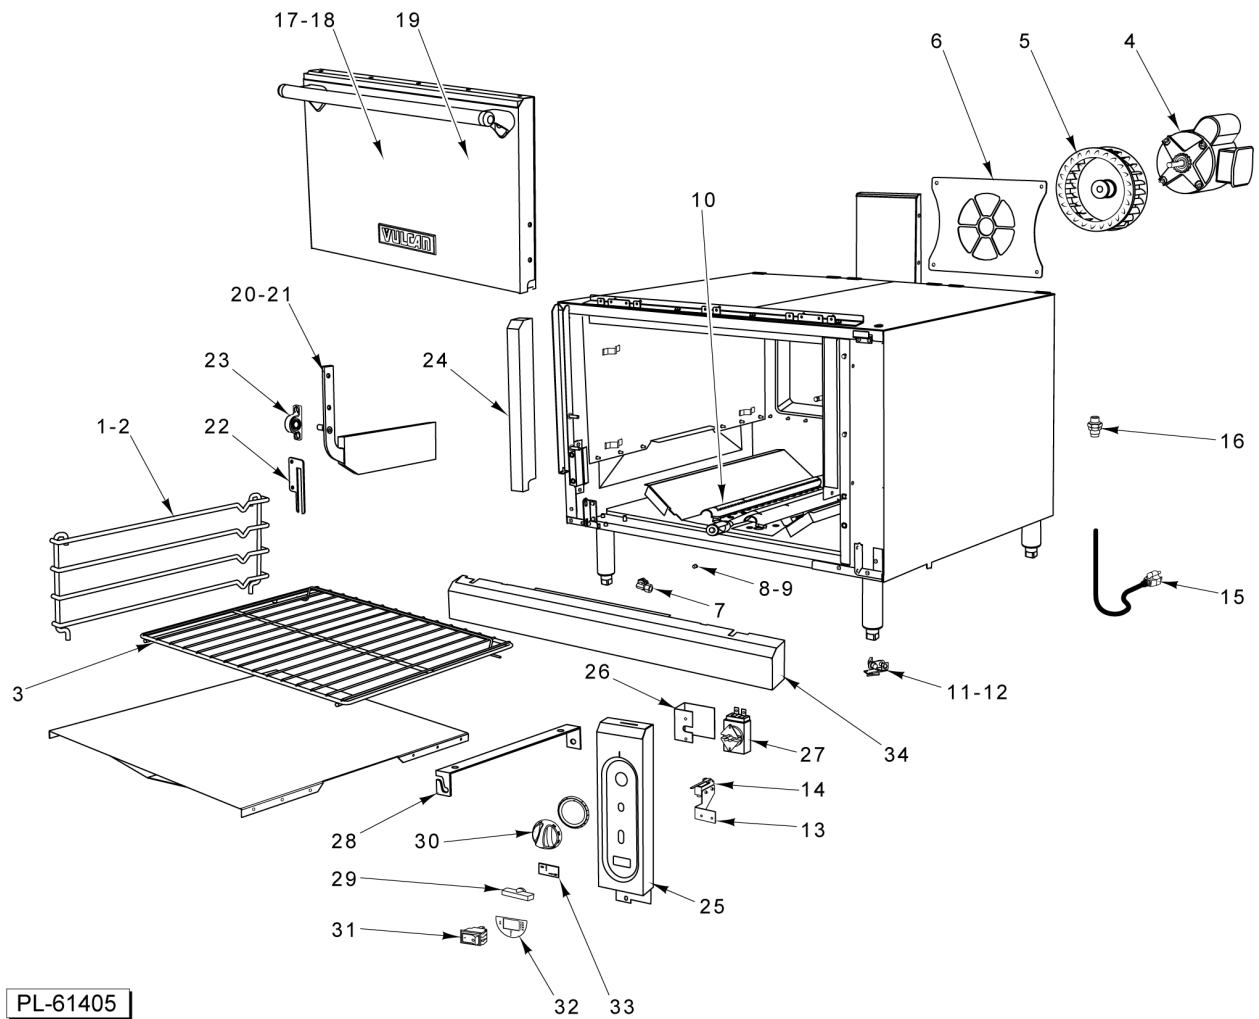

* No Longer Available

PL-61404

S MODEL GAS MANIFOLD ASSY

S MODEL GAS MANIFOLD ASSY

ILLUS. PL-61404	PART NO.	NAME OF PART	AMT.
1	00-426505-00036	Tube - Flex 1/4" O.D. 36" Lg.....	1
2	00-407522-00007	Thermostat - 550 Deg. F.....	1
3	00-958754-000G1	Kit - Thermostat 400-650 Deg. F.....	1
4	00-719971	Valve - Gas Manual Shut-Off.....	1
5	FP-035-54	Pipe - 3/8 X 2.250 (BLKSTL) (TBE).....	1
6	FP-012-21	Elbow 90 Deg. (1/8 Male Pipe x 1/4 Tube).....	2
7	00-719032	Union.....	1
8	FP-085-68	Fitting- Elbow (7/16 TBG X 3/8 MPT).....	1
9	FP-019-10	Tee - 3/8 X 3/8 X 3/8 (BLKSTL).....	1
10	00-404193-00001	Valve - Pilot 260 BROILER.....	1
11	00-719066	Bushing - Pipe 3/8 -1/8.....	1
12	SD-032-07	Self-Tapping Screw 10-24 x 1/2 Hex. Hex Washer Hd., Type TT.....	1
13	NS-044-09	Nut Assy. 10-24 Hex KEPS.....	1
14	FP-012-03	Fitting - Elbow 1/2 TBG X 3/8 MPT.....	1
15	SC-060-38	Mach. Screw 10-24 X 2 Slotted Rd. Hd.....	1
16	00-499465-00001	Bracket - Gas Mounting.....	1
17	00-426505-00009	Tube - Flex 1/4" O.D. 9" Lg.....	1
18	FP-035-46	Pipe 3/8 x 1 Lg. TBE.....	1
19	00-426509-00024	Tube - Flex 1/2" O.D. 24" Lg.....	1
20	00-426508-00048	Tube - Flex 7/16" O.D. 48" Lg.....	1
21	00-962067-0KIT1	Kit - Safety Valve Service (see SB1039) (Before 4/1/19).....	1
22	00-962067-00001	Valve - Safety (Starting 4/1/19).....	1
23	00-412788-00048	Thermocouple 48".....	1
24	00-962017-00001	Heat Shield Assy.....	1