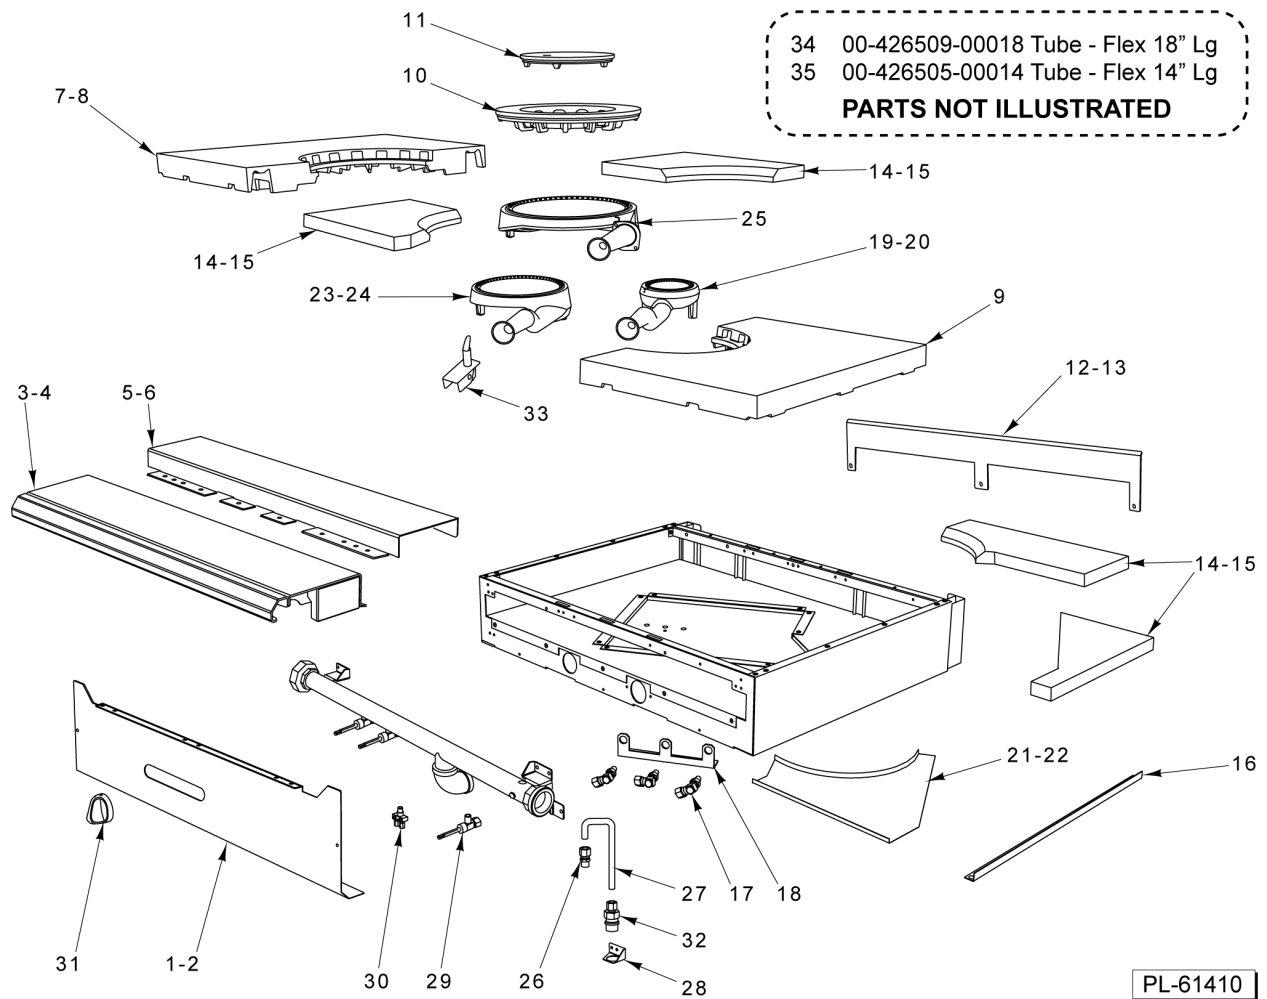

* Bowl - 18" Double is now designed into Front and Rear Grate.

** Must Order Orifice Spud Separately Item 35 for Natural and Item 36 for

24/36 IN CHAR BROILER

24/36 IN CHAR BROILER

ILLUS. PL-61409	PART NO.	NAME OF PART	AMT.
1	00-957574-00001	Cover - Manifold 36" Char Broiler.....	1
2	00-957567-00001	Cover - Manifold 24" Char Broiler.....	1
3	00-499006-000G2	Tray - Crumb (SST) 36" Char Broiler.....	1
4	00-956724-000G2	Tray - Crumb (SST) 24" Char Broiler.....	1
5	00-499555-00001	Disconnect - Gas Female.....	1
6	00-499047-00001	Bracket - Disconnect.....	1
7	00-957814-00001	Valve - Dual Pilot.....	1
8	00-788541-0000A	Tube - Pilot, Flex (W/Tip).....	1
9	00-499425-000G1	Front Top Assy. 36" Char Broiler.....	1
10	00-956705-000G1	Front Top Assy. 24" Char Broiler.....	1
11	00-957235-000G1	Front Top Assy - Condiment Rail 36" Char Broiler.....	1
12	00-957239-000G1	Front Top Slide Rail Assy. 36" Char Broiler.....	1
13	00-957357-000G1	Front Top Assy. - Condiment Rail 24" Char Broiler.....	1
14	00-412852-00001	Grate - Top Straight.....	6
15	00-722131	Grate - Slanted 6-RIB 24" Char Broiler.....	2
16	00-710424	Grate - Slanted 7-RIB 24" Char Broiler.....	2
17	00-710407	Radiant.....	6
18	00-956614-00002	Supercharger.....	5
19	00-418051-0000F	Hood - Orifice.....	6
20	00-957413-00001	Burner Assy.....	6
21	00-710455	Burner Rod.....	6
22	FP-012-02	Fitting - Tube 1/2 TBG X 3/8 MPT.....	1
23	00-426509-00010	Tube - Flex 1/2" O.D. 10" Lg.....	1
24	00-499712-00001	Knob - HD Burner.....	3
25	00-719383	W/O Plug.....	6
26	00-722425	Tubing - Flex 3/8" X 8" Lg.....	3
27	00-957348-00001	Valve - Gas.....	3
28	00-714676	TEE, 3/8" UNION, TUBE TO TUBE.....	1
29	00-722468	NLA - Obsolete--3/8" Tube 1-1/4" Long.....	1
30	00-956748-00001	Heat Deflector.....	6
31	00-957412-00001	Bracket - Dual Pilot.....	AR
32	00-957335-00001	Stabilizer - Burner.....	6
33	00-719329	Air Mixer Assy.....	6
34	00-499615-00002	Deflector - Rear (SST) 36" Char Broiler.....	1
35	00-956725-00002	Deflector - Rear (SST) 24" Char Broiler.....	1
36	00-958442-00002	Deflector - Rear (SST) 48" Char Broiler.....	AR
37	00-499959-000G2	Retainer - Grate.....	2
38	00-957067-000G1	Riser - Stub 36" W/Alum. Back 36" Char Broiler.....	1
39	00-957066-000G1	Riser - Stub 24" W/Alum. Back 24" Char Broiler.....	1