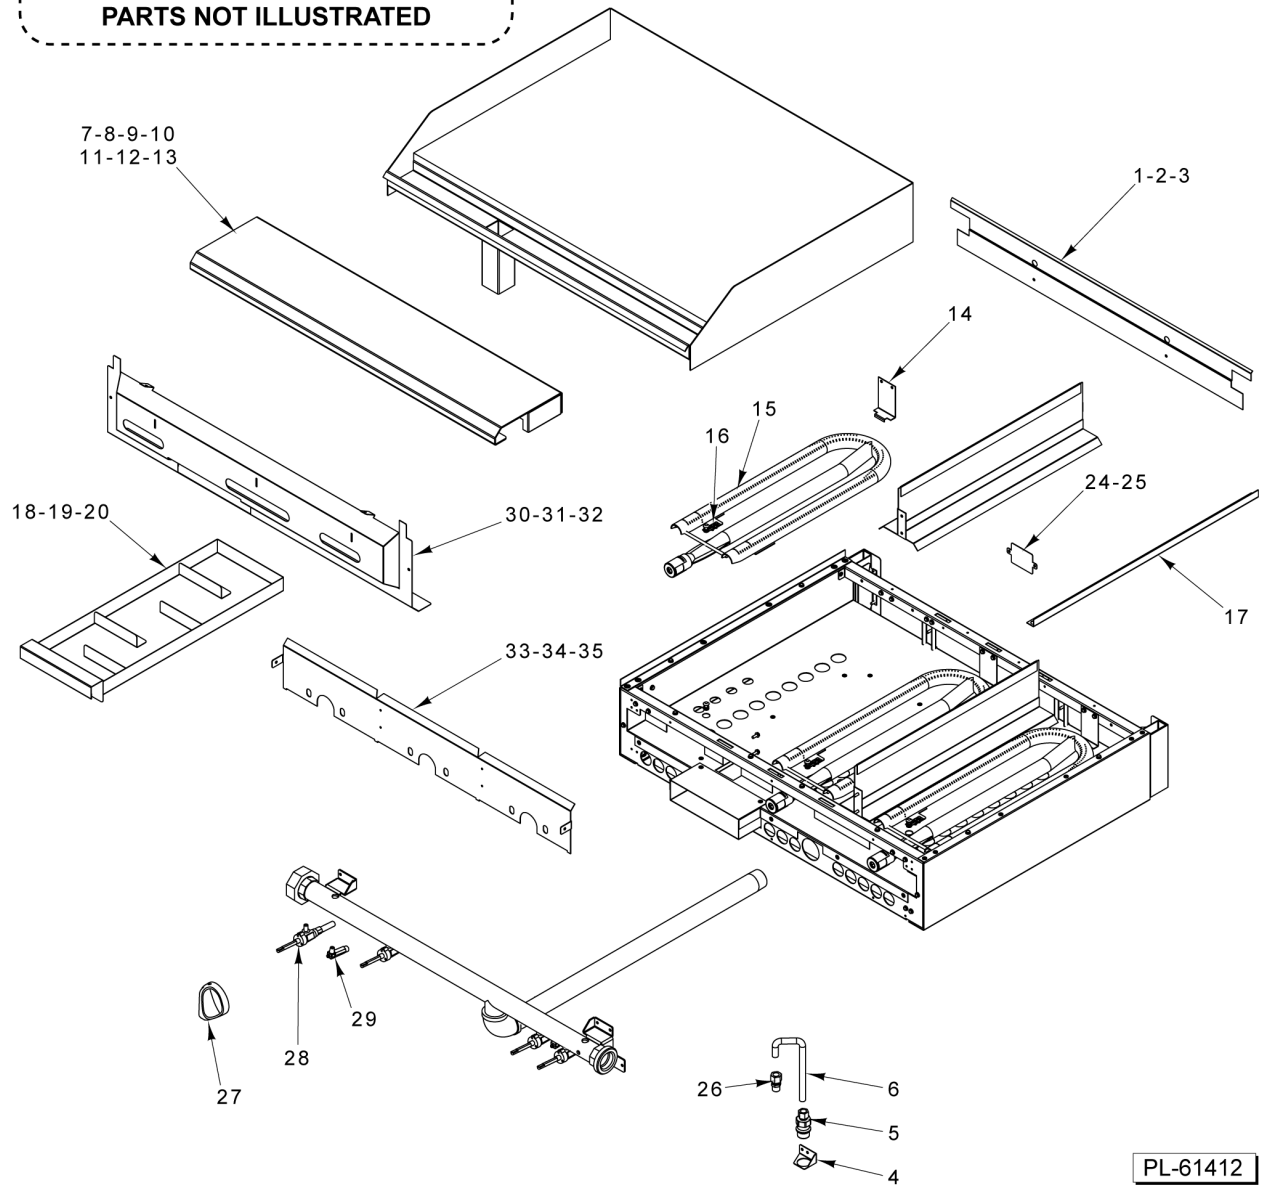

36 00-957170-000G1 Griddle Baffle Assy.
37 00-788541-0000A Tube - Pilot Flex
38 00-956939-00002 Tube - Pilot Flex

PARTS NOT ILLUSTRATED

18/24/36 IN MANUAL CONTROL GRIDDLE TOP

18/24/36 IN MANUAL CONTROL GRIDDLE TOP

ILLUS.	PART NO.	NAME OF PART	AMT.
PL-61412			
1	00-957961-00001	Panel - Rear Closure 36" (Alum.) (36" Griddle Top).....	1
2	00-957989-00001	Panel - Rear Closure 24" (24" Griddle Top).....	1
3	00-957993-00001	Panel - Rear Closure 18" (18" Griddle Top).....	AR
4	00-499047-00001	Bracket - Disconnect.....	1
5	00-499555-00001	Disconnect - Gas Female.....	1
6	00-426509-00010	Tube - Flex 1/2" O.D. 10" Lg.....	1
7	00-499425-000G1	Front Top Assy. (36" Griddle Top).....	1
8	00-956705-000G1	Front Top Assy. (24" Griddle Top).....	1
9	00-956658-000G1	Front Top Assy (18" Griddle Top).....	1
10	00-957235-000G1	Front Top Assy - Condiment Rail (36" Griddle Top).....	1
11	00-957239-000G1	Front Top Slide Rail Assy. (36" Griddle Top).....	1
12	00-957357-000G1	Front Top Assy. - Condiment Rail (24" Griddle Top).....	1
13	00-957235-000G1	Front Top Assy - Condiment Rail 18" Griddle Top.....	1
14	00-499112-00001	Bracket - Griddle Burner Support.....	3
15	00-499635-00001	Griddle Burner Assy.....	3
16	00-413302-00001	Clip - Pilot Mounting.....	3
17	00-497984-00001	Retainer - Grate.....	2
18	00-957982-000G4	Grease Drawer Assy. (36" Griddle Top).....	1
19	00-956709-000G4	Grease Drawer Assy. (24" Griddle Top).....	1
20	00-956677-000G4	Grease Drawer Assy. (18" Griddle Top).....	1
21	00-499622-000G2	36 In Griddle Assy.....	1
22	00-499957-000G2	24 In Griddle Assy.....	1
23	00-956674-000G2	18 In Griddle Assy.....	1
24	00-956662-00001	Cover - Rear Manifold.....	1
25	00-956710-00001	Cover - Hot Top 24" Griddle.....	1
26	FP-012-02	Fitting - Tube 1/2 TBG X 3/8 MPT.....	1
27	00-499712-00001	Knob - HD Burner.....	AR
*28	00-957367-00001	Valve - Burner.....	AR
29	00-499970-00001	Valve - Pilot Quick Disconnect.....	AR
30	00-957604-000G2	Cover - Manifold 36" Thermo Griddle (Condiment Rail).....	1
31	00-957602-000G2	Cover - Manifold 24" Thermo Griddle (Condiment Rail).....	1
32	00-957594-000G1	Cover - Manifold 18" Thermo Griddle.....	1
33	00-957396-00002	Baffle - Griddle.....	1
34	00-957988-00002	Baffle - 24" Forward Griddle.....	1
35	00-957992-00002	Baffle - 18" Forward Griddle.....	1
36	00-957170-000G1	Griddle Baffle Assy. Center.....	2
37	00-788541-0000A	Tube - Pilot, Flex (W/Tip).....	2
38	00-956939-00002	Tube - Pilot, Flex (W/Tip).....	1
39	00-010901-00042	Orifice - Spud (Nat. Gas) FOR SEA LEVEL TO 2499'	1
40	00-010901-00052	Orifice - Spud (LP Gas) FOR SEA LEVEL TO 2499'	1

* Must Order Orifice Spud Separately Item 39 for Natural and Item 40 for