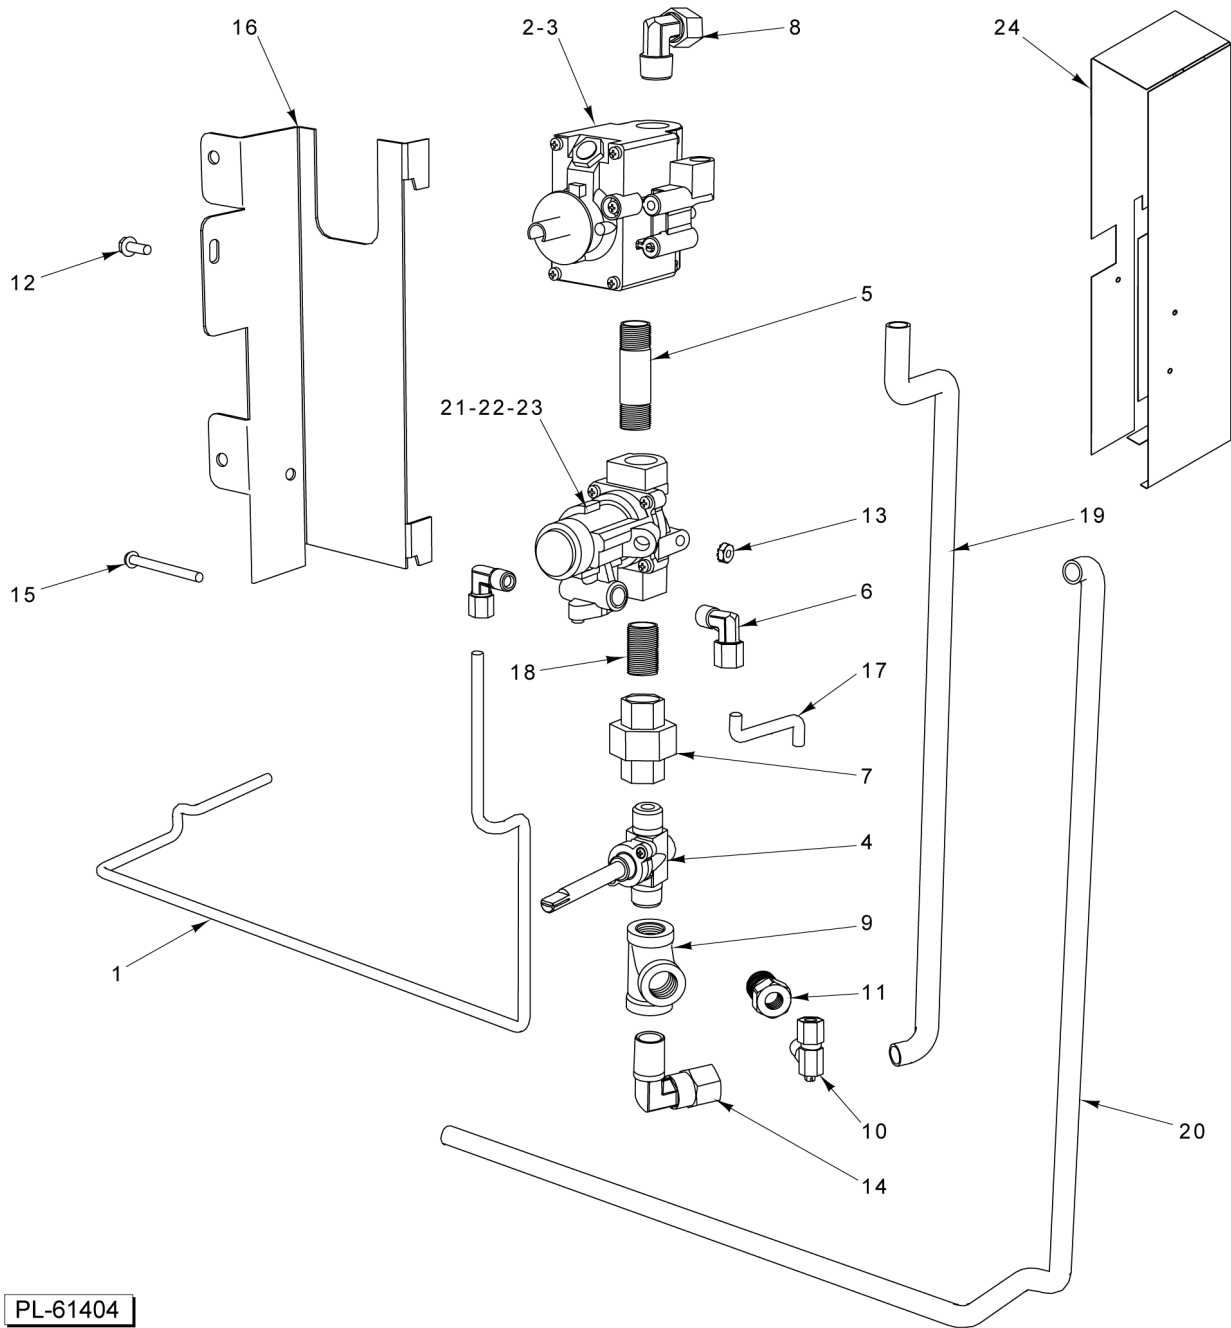

PL-61404

S MODEL GAS MANIFOLD ASSY

S MODEL GAS MANIFOLD ASSY

ILLUS. PL-61404	PART NO.	NAME OF PART	AMT.
1	00-426505-00036	Tube - Flex 1/4" O.D. 36" Lg.....	1
2	00-407522-00007	Thermostat - 550 Deg. F.....	1
3	00-958754-000G1	Kit - Thermostat 400-650 Deg. F.....	1
4	00-719971	Valve - Gas Manual Shut-Off.....	1
5	FP-035-54	Pipe - 3/8 X 2.250 (BLKSTL) (TBE).....	1
6	FP-012-21	Elbow 90 Deg. (1/8 Male Pipe x 1/4 Tube).....	2
7	00-719032	Union.....	1
8	FP-085-68	Fitting- Elbow (7/16 TBG X 3/8 MPT).....	1
9	FP-019-10	Tee - 3/8 X 3/8 X 3/8 (BLKSTL).....	1
10	00-404193-00001	Valve - Pilot 260 BROILER.....	1
11	00-719066	Bushing - Pipe 3/8 -1/8.....	1
12	SD-032-07	Self-Tapping Screw 10-24 x 1/2 Hex. Hex Washer Hd., Type TT.....	1
13	NS-044-09	Nut Assy. 10-24 Hex KEPS.....	1
14	FP-012-03	Fitting - Elbow 1/2 TBG X 3/8 MPT.....	1
15	SC-060-38	Mach. Screw 10-24 X 2 Slotted Rd. Hd.....	1
16	00-499465-00001	Bracket - Gas Mounting.....	1
17	00-426505-00009	Tube - Flex 1/4" O.D. 9" Lg.....	1
18	FP-035-46	Pipe 3/8 x 1 Lg. TBE.....	1
19	00-426509-00024	Tube - Flex 1/2" O.D. 24" Lg.....	1
20	00-426508-00048	Tube - Flex 7/16" O.D. 48" Lg.....	1
21	00-962067-0KIT1	Kit - Safety Valve Service (see SB1039) (Before 4/1/19).....	1
22	00-962067-00001	Valve - Safety (Starting 4/1/19).....	1
23	00-412788-00048	Thermocouple 48".....	1
24	00-962017-00001	Heat Shield Assy.....	1