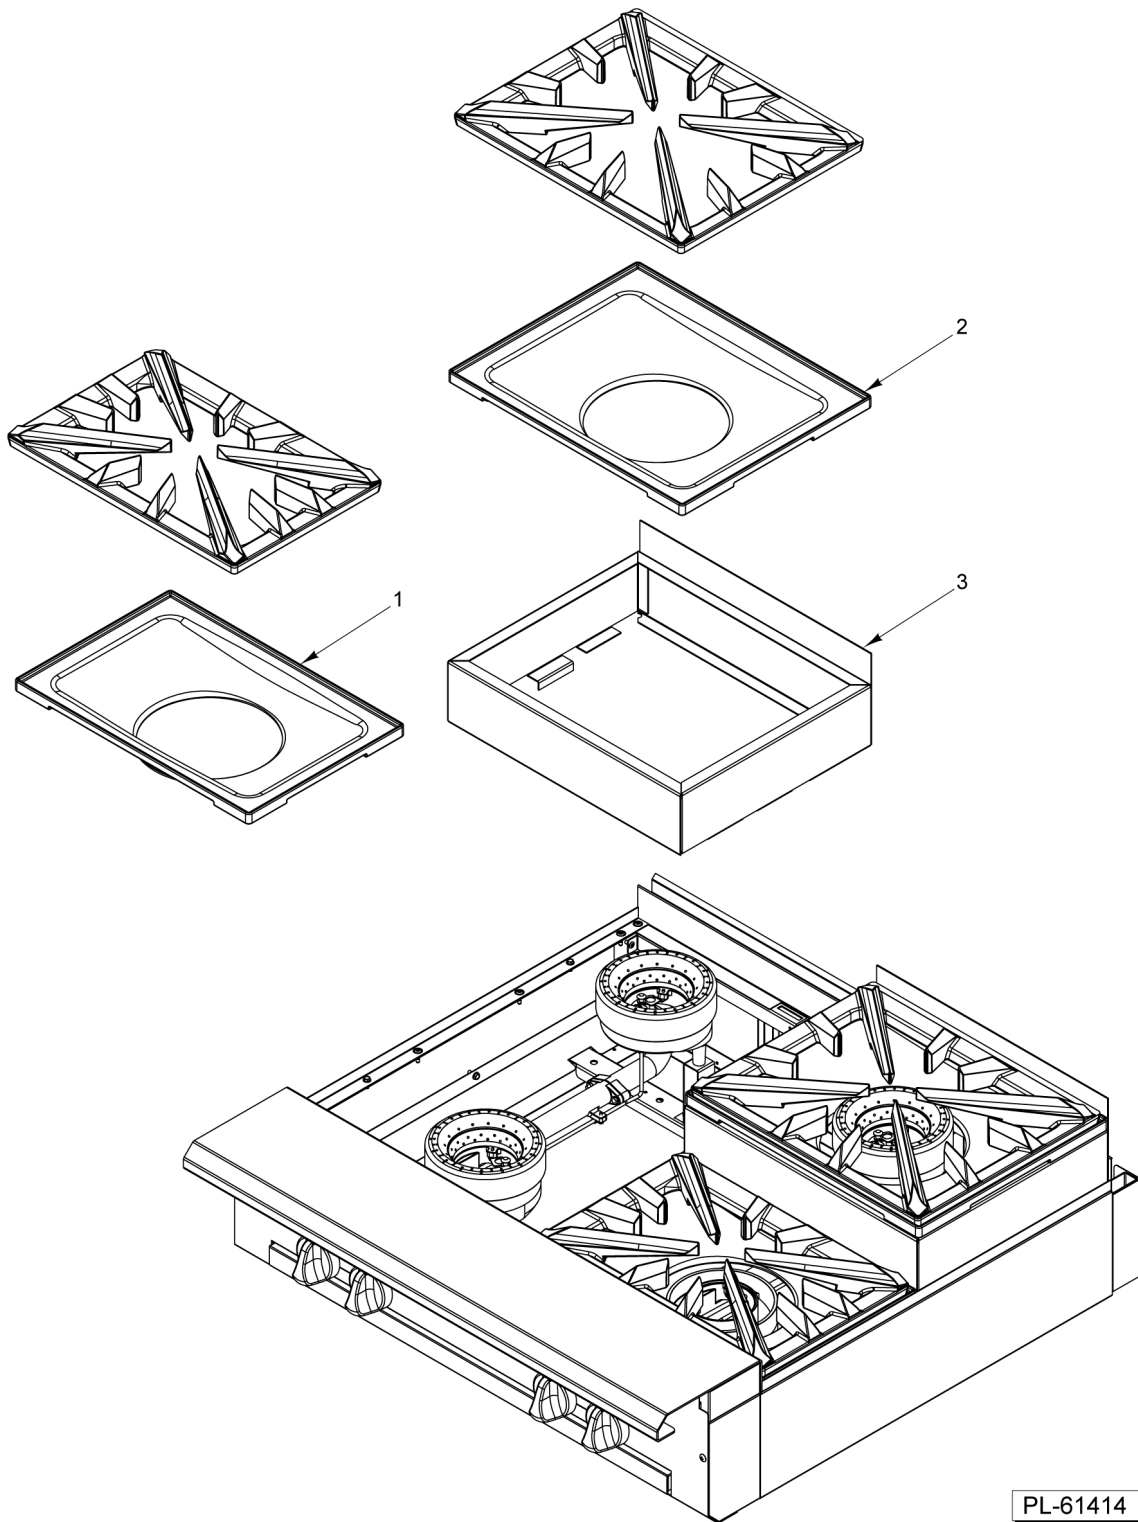

PL-61414

18/36 IN STEP UP OPEN TOP BURNER

18/36 IN STEP UP OPEN TOP BURNER

ILLUS.	PART NO.	NAME OF PART	AMT.
PL-61414			
1	00-957882-00001	Bowl - Front 18" Step Up.....	2
2	00-957881-00001	Bowl - Rear 18" Step Up.....	2
3	00-957877-000G1	Frame - 18" Step Up.....	2