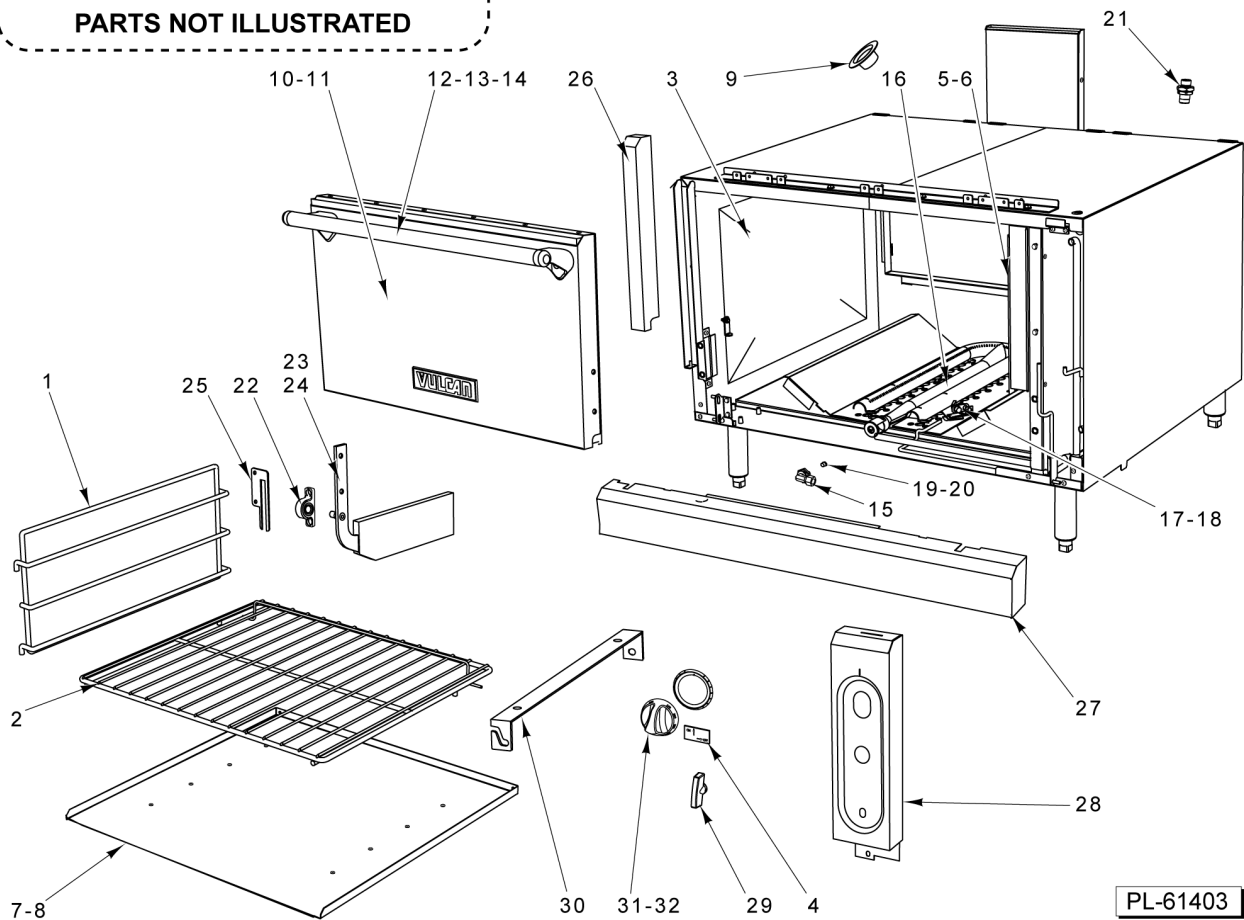

33	00-413112-00012	Leg
34	00-497001-00001	Caster W/O Brake
35	00-497001-00002	Caster W/ Brake
36	00-499516-000G1	Flue Assy.
37	00-499667-00001	Plate - Hearth

PARTS NOT ILLUSTRATED

S MODEL OVEN

S MODEL OVEN

ILLUS. PL-61403	PART NO.	NAME OF PART	AMT.
1	00-499468-00001	Support - Wire Rack.....	2
2	00-499517-00002	Rack, Oven.....	1
3	00-499467-00001	Oven - Side Liner R/H (Porcelain).....	1
4	00-414708-00001	Plate - On-Off.....	1
5	00-499467-00002	Oven - Side Liner L/H (Porcelain).....	1
6	00-499467-00004	Oven - Side Liner L/H (SST).....	1
*7	00-499800-000G1	Bottom Liner (Porcelain).....	1
8	00-499800-000G2	Bottom Liner (SST).....	1
*9	00-405930-00001	Eyelet - Brass.....	1
10	00-499513-000G3	Door W/O Handle.....	1
11	00-499513-000G4	Door W/O Handle (SST).....	1
12	00-956635-00001	Handle - Oven Door.....	1
13	SD-032-07	Self-Tapping Screw 10-24 x 1/2 Hex. Hex Washer Hd., Type TT.....	2
14	NS-047-70	Lock Nut 10-24 Hex.....	2
15	00-404079-0000F	Nozzle, 90 Deg. Burner.....	1
16	00-497891-00001	Burner - Oven.....	1
17	00-412787-00001	Pilot - Oven (NAT).....	1
18	00-412787-00002	Pilot - Oven (LP).....	1
19	00-010901-00031	Orifice - Spud (31 Drill) (Sea Level - 2499 Ft.)(NAT).....	1
20	00-010901-00047	Orifice - Spud (47 Drill) (Sea Level - 2499 Ft.) (LP).....	1
21	00-499554-00001	Disconnect - Main Male Q.....	1
22	00-497906-00001	Bearing - Pillow Block.....	2
23	00-499512-000G3	Counterweight - Oven L.H.....	1
24	00-499512-000G4	Counterweight - Oven R.H.....	1
25	00-499452-00001	Coverplate.....	1
26	00-958353-00001	Cover - Moulian Panel.....	1
27	00-958470-000G1	Kick Panel.....	1
28	00-499507-00001	Panel - Oven Control.....	1
29	00-413157-00001	Knob - Shut Off.....	1
30	00-497883-00001	Bracket - Thermostat Bulb.....	1
31	00-961928-00550	Knob - Oven 550 Deg. F.....	1
32	00-961928-00650	Knob - Oven 650 Deg. F.....	1
33	00-413112-00012	Leg - Plate Mount (6 In.).....	4
34	00-497001-00001	Caster W/O Brake (5 In.).....	AR
35	00-497001-00002	Caster W/ Brake, Swivel (5 In.).....	AR
36	00-499516-000G1	Flue Assy.....	1
37	00-499667-00001	Plate - Hearth.....	1

* No Longer Available