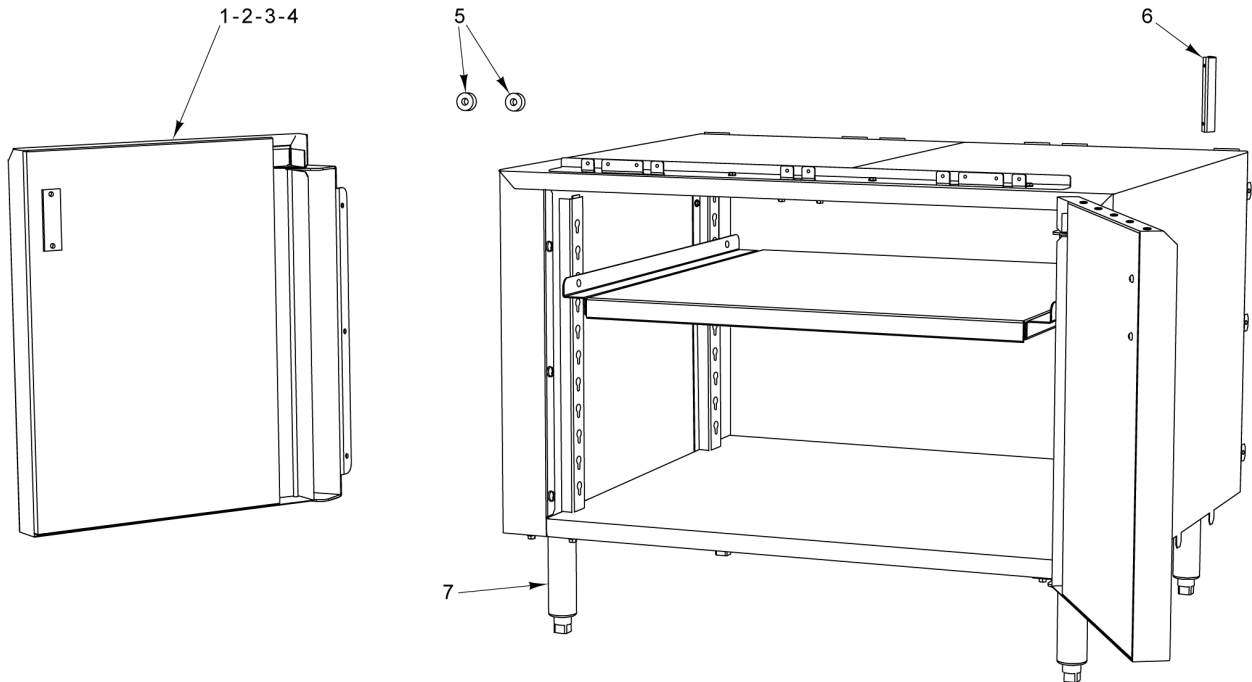

8	00-959619-000G1	Hinge Assy. (Upper)
9	00-959619-000G2	Hinge Assy. (Lower)
10	00-497001-00001	Caster W/O Brake
11	00-497001-00002	Caster W/ Brake
12	00-958094-00001	Caster W/O Brake
13	00-958094-00002	Caster W/ Brake

PARTS NOT ILLUSTRATED

PL-61402

B MODEL 12/18/24/34 IN CABINET BASE

B MODEL 12/18/24/34 IN CABINET BASE

ILLUS. PL-61402	PART NO.	NAME OF PART	AMT.
1	00-959615-000G4	Door Assy. (LH) (12 In.).....	1
2	00-959615-000G3	Door Assy. (RH) (12 In.).....	1
3	00-959615-000G2	Door Assy. (LH) (18 In.).....	1
4	00-959615-000G1	Door Assy. (RH) (18 In.).....	1
5	00-497296-000G1	Magnet Assy.....	2
6	00-959632-00001	Handle - Door Handle - Door Keeler R3122.....	2
7	00-413112-00012	Leg - Plate Mount (6 In.).....	4
8	00-959619-000G1	Hinge Assy. (Upper).....	AR
9	00-959619-000G2	Hinge Assy. (Lower).....	AR
10	00-497001-00001	Caster W/O Brake (5 In.).....	4
11	00-497001-00002	Caster W/ Brake, Swivel (5 In.).....	4
12	00-958094-00001	Caster W/O Brake (6 In.).....	4
13	00-958094-00002	Caster W/ Brake (6 In.).....	4