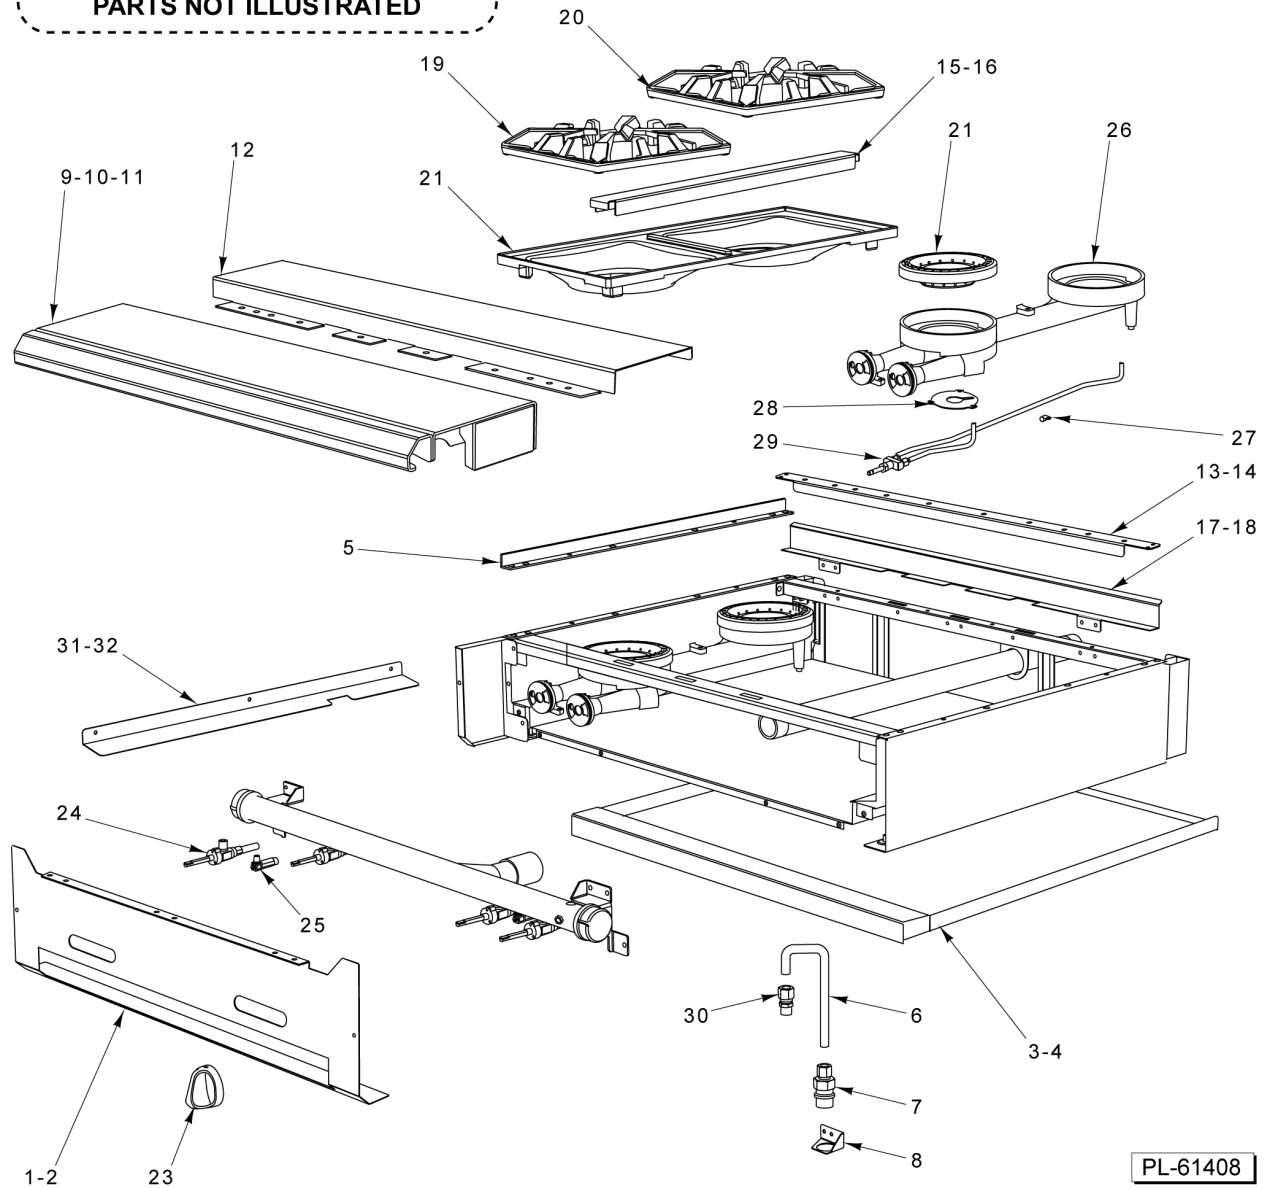

33 00-957067-000G1 Riser - Stub 36 In
34 00-957065-000G1 Riser - Stub 18 In
PARTS NOT ILLUSTRATED

PL-61408

36 IN - 4 & 18 IN - 2 OPEN TOP BURNER

36 IN - 4 & 18 IN - 2 OPEN TOP BURNER

ILLUS.	PART NO.	NAME OF PART	AMT.
PL-61408			
1	00-957573-00001	Manifold Cover 36" (4 Open Top Burner).....	1
2	00-957564-00001	Manifold Cover 18" (2 Open Top Burner).....	1
3	00-499006-000G2	Tray - Crumb (SST) 36" (4 Open Top Burner).....	1
4	00-956696-000G2	Tray - Crumb (SST) 18" (2 Open Top Burner).....	AR
5	00-497984-00001	Retainer - Grate.....	2
6	00-426509-00010	Tube - Flex 1/2" O.D. 10" Lg.....	1
7	00-499555-00001	Disconnect - Gas Female.....	1
8	00-499047-00001	Bracket - Disconnect.....	1
9	00-499425-000G1	Front Top Assy. 36" (4 Open Top Burner).....	1
10	00-957235-000G1	Front Top Assy - Condiment Rail 36" (4 Open Top Burner).....	4
11	00-956658-000G1	Front Top Assy 18" (2 Open Top Burner).....	AR
12	00-957239-000G1	Front Top Slide Rail Assy.....	4
13	00-499001-00004	Support - (4) OTB Burner (SST).....	1
14	00-956690-00001	Support - (2) OTB Burner (SST).....	1
15	00-499493-00001	Support - Grate (Alum.).....	1
16	00-499493-00002	Support - Grate (SST).....	1
17	00-499615-00002	Deflector - Rear (SST) 36" (4 Open Top Burner).....	1
18	00-956697-00002	Deflector - Rear (SST) 36" (4 Open Top Burner).....	1
19	00-959326-00001	Grate Front 18 in.....	AR
20	00-959326-00002	Grate Rear 18 in.....	AR
*21	NLA Bowl	Bowl - 18" Double Order Grate Front (#19) and Rear (#20).....	AR
22	00-957343-00002	Burner - Head 6".....	AR
23	00-499712-00001	Knob - HD Burner.....	AR
**24	00-957367-00001	Valve - Burner.....	AR
25	00-499970-00001	Valve - Pilot Quick Disconnect.....	AR
26	00-957398-000G1	Venturi Assy.....	1
27	00-402558-00004	Clip - Tubing.....	AR
28	00-958073-00001	Plate - Restrictor.....	1
29	00-959108-000G1	Pilot - Kit Open Top Burners.....	1
30	FP-012-02	Fitting - Tube 1/2 TBG X 3/8 MPT.....	1
31	00-499002-00003	Deflector - HD Splash L.H. (SST).....	1
32	00-499002-00004	Deflector - HD Splash R.H. (SST).....	1
33	00-957067-000G1	Riser - Stub 36" W/Alum. Back 36" (4 Open Top Burner).....	1
34	00-957065-000G1	Riser - Stub 18" W/Alum. Back 36" (4 Open Top Burner).....	1
35	00-010901-00042	Orifice - Spud (Nat. Gas) FOR SEA LEVEL TO 2499'.....	1
36	00-010901-00052	Orifice - Spud (LP Gas) FOR SEA LEVEL TO 2499'.....	1

* Bowl - 18" Double is now designed into Front and Rear Grate.
** Must Order Orifice Spud Separately Item 35 for Natural and Item 36 for