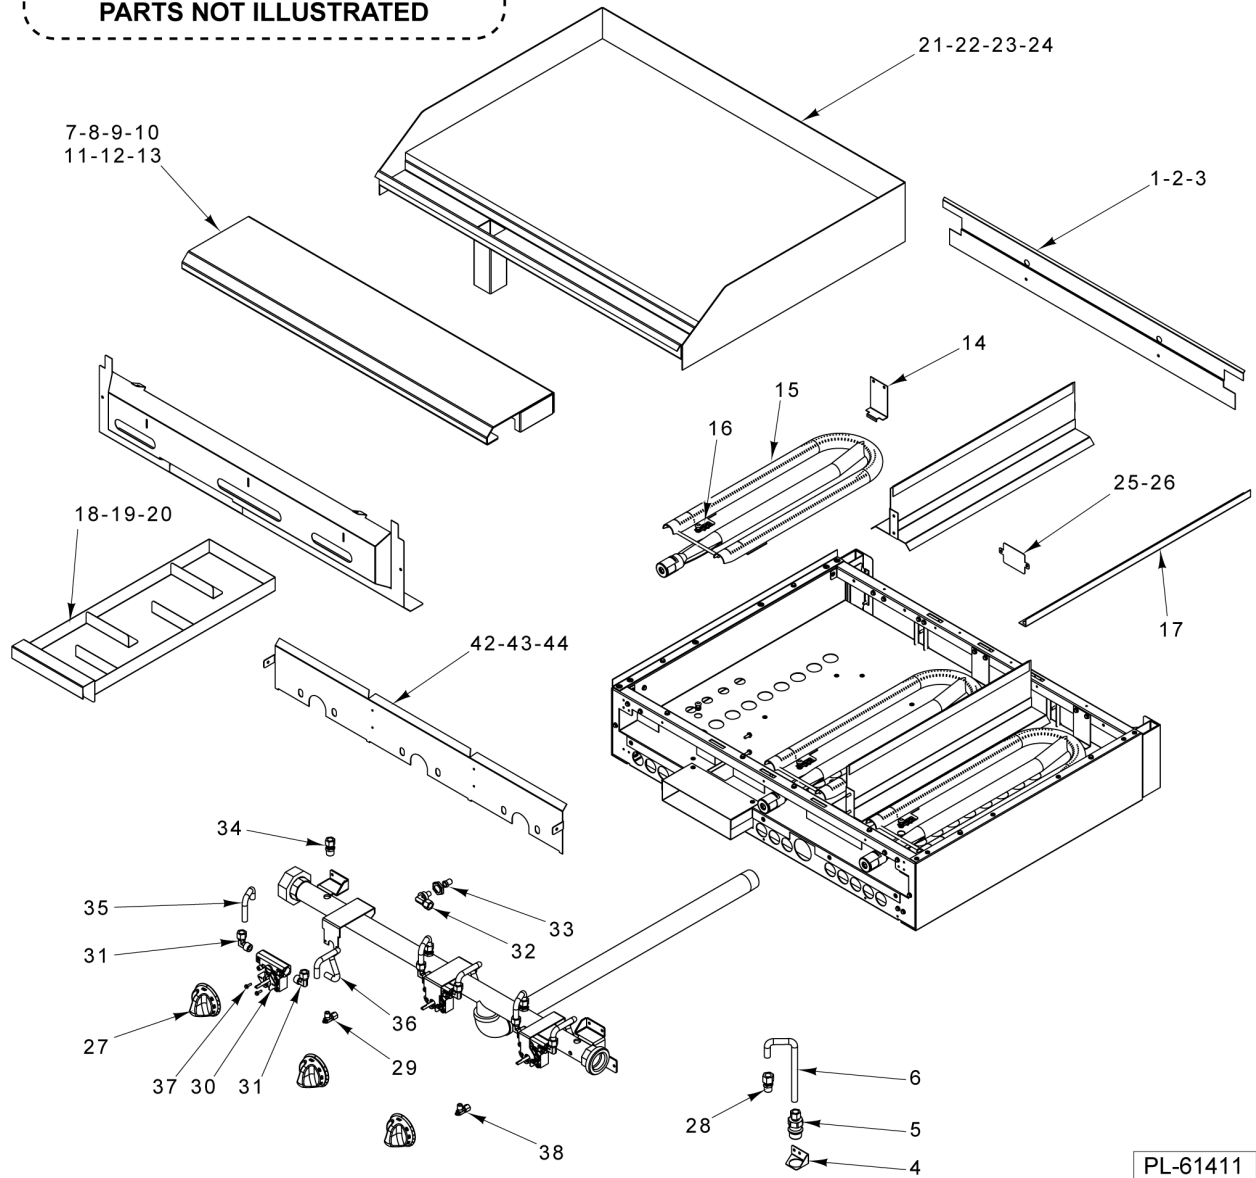

45 00-788541-0000A Tube - Pilot Flex
46 00-956939-00002 Tube - Pilot Flex

PARTS NOT ILLUSTRATED

18/24/36 IN THERMO CONTROL GRIDDLE TOP

18/24/36 IN THERMO CONTROL GRIDDLE TOP

ILLUS. PL-61411	PART NO.	NAME OF PART	AMT.
1	00-957961-00001	Panel - Rear Closure 36" (Alum.) (36" Griddle Top).....	1
2	00-957989-00001	Panel - Rear Closure 24" (24" Griddle Top).....	1
3	00-957993-00001	Panel - Rear Closure 18" (18" Griddle Top).....	AR
4	00-499047-00001	Bracket - Disconnect.....	1
5	00-499555-00001	Disconnect - Gas Female.....	1
6	00-426509-00010	Tube - Flex 1/2" O.D. 10" Lg.....	1
7	00-499425-000G1	Front Top Assy. (36" Griddle Top).....	1
8	00-956705-000G1	Front Top Assy. (24" Griddle Top).....	1
9	00-956658-000G1	Front Top Assy (18" Griddle Top).....	1
10	00-957235-000G1	Front Top Assy - Condiment Rail (36" Griddle Top).....	1
11	00-957239-000G1	Front Top Slide Rail Assy. (36" Griddle Top).....	1
12	00-957357-000G1	Front Top Assy. - Condiment Rail (24" Griddle Top).....	1
13	00-957235-000G1	Front Top Assy - Condiment Rail (18" Griddle Top).....	1
14	00-499112-00001	Bracket - Griddle Burner Support.....	3
15	00-499635-00001	Griddle Burner Assy.....	3
16	00-413302-00001	Clip - Pilot Mounting.....	3
17	00-497984-00001	Retainer - Grate.....	2
18	00-957982-000G4	Grease Drawer Assy. (36" Griddle Top).....	1
19	00-956709-000G4	Grease Drawer Assy. (24" Griddle Top).....	1
20	00-956677-000G4	Grease Drawer Assy. (18" Griddle Top).....	1
21	00-499622-000G2	36 In Griddle Assy.....	1
22	00-499957-000G2	24 In Griddle Assy.....	1
23	00-956674-000G2	18 In Griddle Assy.....	1
24	00-957170-000G1	Griddle Baffle Assy. Center.....	2
25	00-956662-00001	Cover - Rear Manifold.....	1
26	00-956710-00001	Cover - Hot Top 24" Griddle.....	1
27	00-499488-00002	Knob - Gas Thermostat.....	3
28	FP-012-02	Fitting - Tube 1/2 TBG X 3/8 MPT.....	1
29	00-404193-00001	Valve - Pilot.....	3
30	00-499488-00001	Thermostat - Gas.....	3
31	FP-085-68	Fitting- Elbow (7/16 TBG X 3/8 MPT).....	6
32	00-404079-0000F	Nozzle.....	3
33	00-418051-0000F	Hood - Orifice.....	3
34	FP-085-42	Fitting - Tube (7/16 TBG X 3/8 MPT).....	3
35	00-426508-00006	Tube - Flex 7/16" O.D. 6" Lg.....	3
36	00-426508-00010	Tube - Flex 7/16" O.D. 10" Lg.....	3
37	SD-036-79	Self-Tapping Screw 6-32 x 1/2 Type TT Hex Hd. (SST).....	6
38	FP-085-53	Pipe Plug 1/8.....	1
39	00-957604-000G2	Cover - Manifold 36" Thermo Griddle (Condiment Rail).....	1
40	00-957602-000G2	Cover - Manifold 24" Thermo Griddle (Condiment Rail).....	1
41	00-957594-000G1	Cover - Manifold 18" Thermo Griddle.....	1
42	00-957396-00002	Baffle - Griddle.....	1
43	00-957988-00002	Baffle - 24" Forward Griddle.....	1
44	00-957992-00002	Baffle - 18" Forward Griddle.....	1
45	00-788541-0000A	Tube - Pilot, Flex (W/Tip).....	2
46	00-956939-00002	Tube - Pilot, Flex (W/Tip).....	1