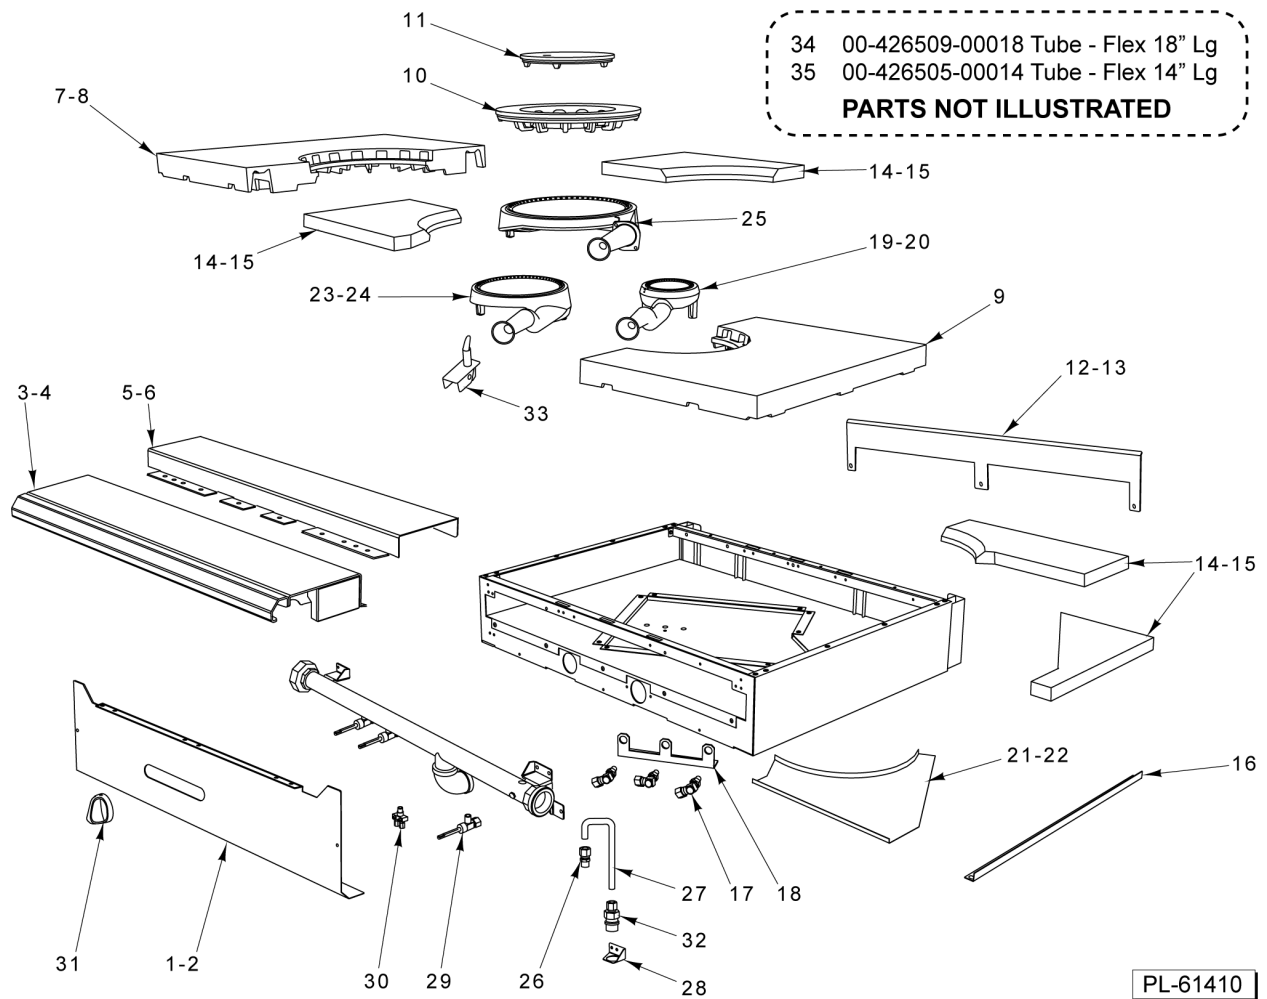

18/36 IN FRENCH TOP RADIAL FIN HOT TOP

18/36 IN FRENCH TOP RADIAL FIN HOT TOP

ILLUS. PL-61410	PART NO.	NAME OF PART	AMT.
1	00-957576-00001	Cover - Manifold W/Rail 36" Radial Fin. Hot Top.....	1
2	00-957563-00001	Cover Manifold 18" Radial Fin. Hot Top.....	1
3	00-499425-000G1	Front Top Assy. 36" Radial Fin. Hot Top.....	1
4	00-956658-000G1	Front Top Assy 18" Radial Fin. Hot Top.....	1
5	00-957235-000G1	Front Top Assy - Condiment Rail.....	1
6	00-957239-000G1	Front Top Slide Rail Assy.....	1
7	00-499814-00001	Casting - LH Radial Fin. 36" 36" Radial Fin. Hot Top.....	1
8	00-956800-00001	Casting - Radial Fin. 18" Radial Fin. Hot Top.....	1
9	00-499814-00002	Casting - RH Radial Fin. 36".....	1
10	00-400705-00001	Ring (Top).....	1
11	00-715211-000GR	Plate - Top.....	1
12	00-956809-00002	Deflector - Radial Fin. Rear 36" Radial Fin. Hot Top.....	1
13	00-956663-00001	Deflector - Radial Fin. 18" Radial Fin. Hot Top.....	1
14	00-956622-000G1	Brick Set 36" Radial Fin. Hot Top.....	1
15	00-956799-000G1	Brick Set 18" Radial Fin. Hot Top.....	1
16	00-497984-00001	Retainer - Grate.....	1
17	00-719383	Elbow 3/8 Orifice W/O Plug.....	1
	00-404079-0000F	Elbow 7/16 Orifice W/O Plug - 5/8 nut.....	1
18	00-499810-00002	Bracket - Pilot.....	1
19	00-957801-000G1	Burner - Inner, Radial Fin 36" Radial Fin. Hot Top.....	1
20	00-956794-00001	Burner - 18" Inner 18" Radial Fin. Hot Top.....	1
21	00-957946-000G1	Plate - Aeration Assy. 36" Radial Fin. Hot Top.....	1
22	00-957710-000G1	Plate - Aeration, Assy. 18" Radial Fin. Hot Top.....	1
23	00-409413-000G1	Burner 36" Radial Fin. Hot Top.....	1
24	00-956793-00001	Burner - 18" Outer 18" Radial Fin. Hot Top.....	1
25	00-409412-000G1	Burner - Top Outer.....	1
26	FP-012-02	Fitting - Tube 1/2 TBG X 3/8 MPT.....	1
27	00-426509-00010	Tube - Flex 1/2" O.D. 10" Lg.....	1
28	00-499047-00001	Bracket - Disconnect.....	1
29	00-408379-00004	Valve - Burner (Top).....	3
30	00-957814-00001	Valve - Dual Pilot.....	1
31	00-499712-00001	Knob - HD Burner.....	3
32	00-499555-00001	Disconnect - Gas Female.....	1
33	00-409839-00003	Burner - Pilot.....	3
34	00-426509-00018	Tube - Flex 1/2" O.D. 18" Lg.....	3
35	00-426505-00014	Tube - Flex 1/4" O.D. 14" Lg.....	2