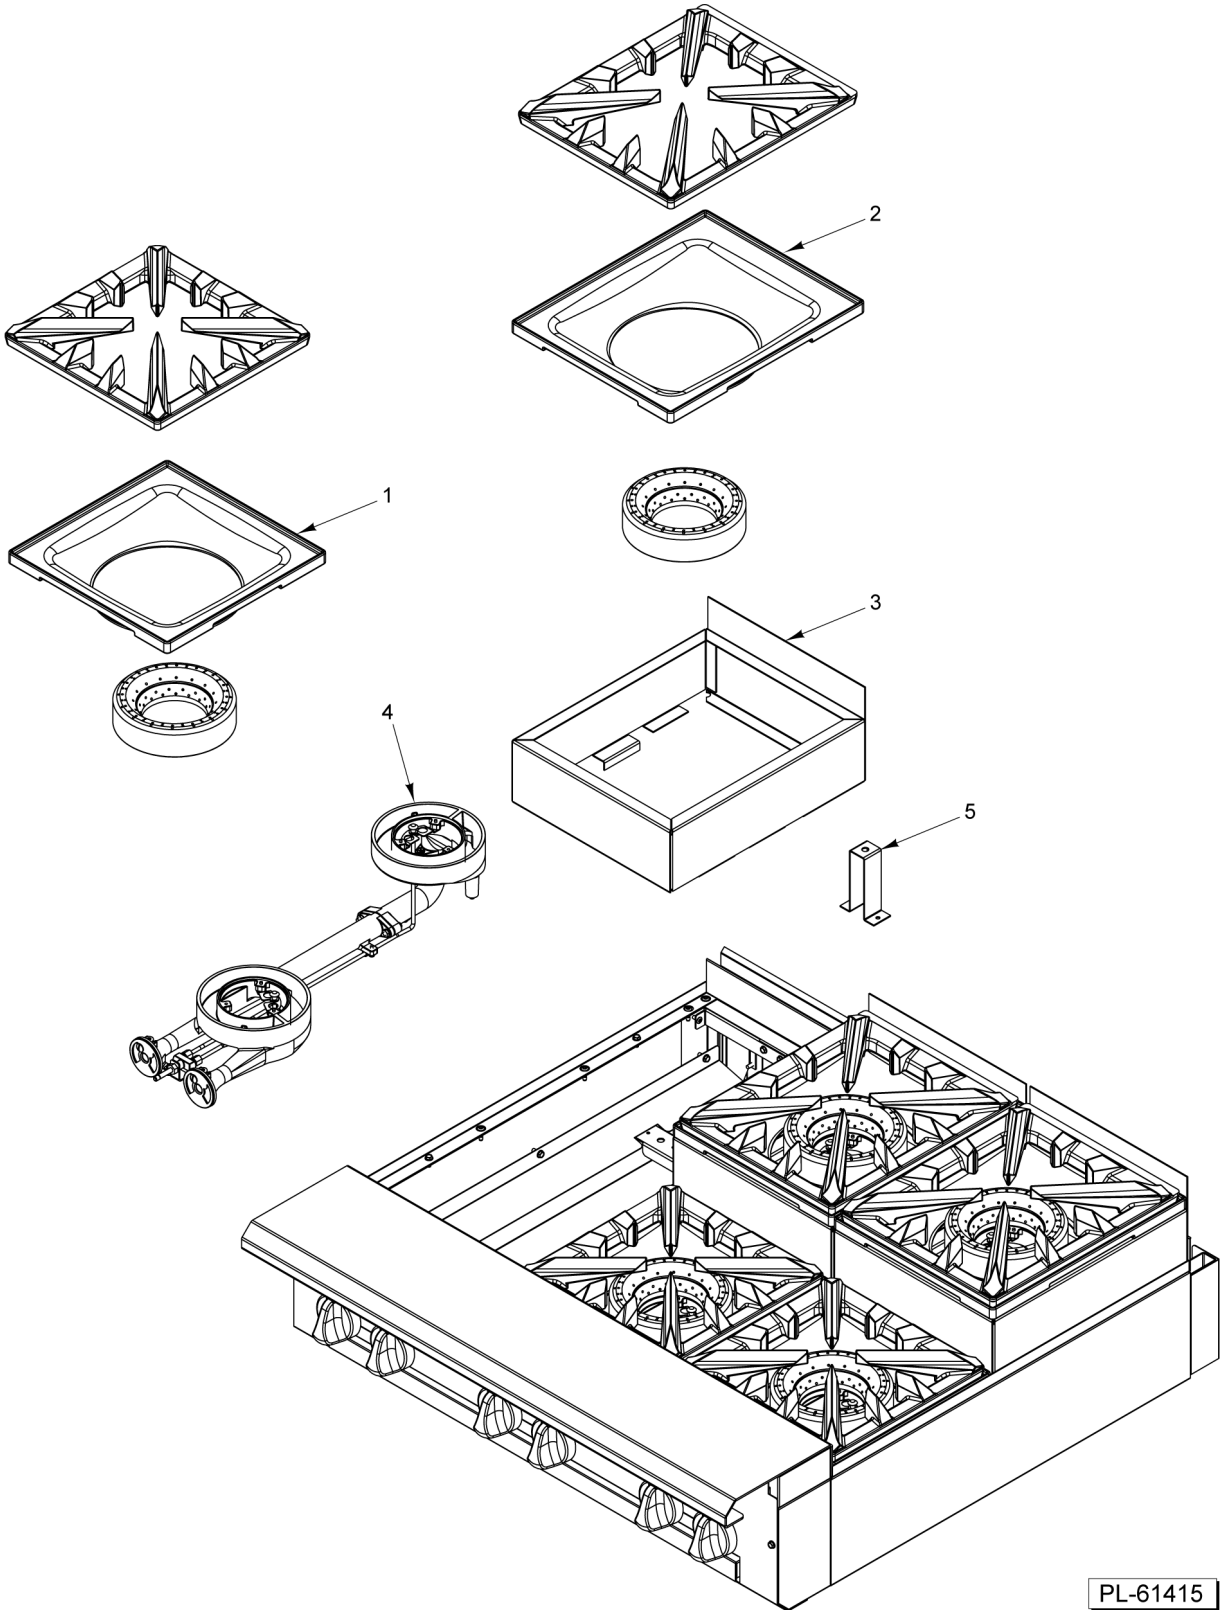

PL-61415

36 IN 6 OPEN TOP STEP UP BURNER

36 IN 6 OPEN TOP STEP UP BURNER

ILLUS.	PART NO.	NAME OF PART	AMT.
PL-61415			
1	00-957878-00001	Bowl - 12" Front.....	1
2	00-958879-00001	Bowl - 12" Rear.....	1
3	00-957877-000G1	Frame - 18" Step Up.....	1
4	00-957817-000G1	Burner Assy. - Step Up.....	AR
5	00-957880-00001	Support - Burner Step Up.....	AR