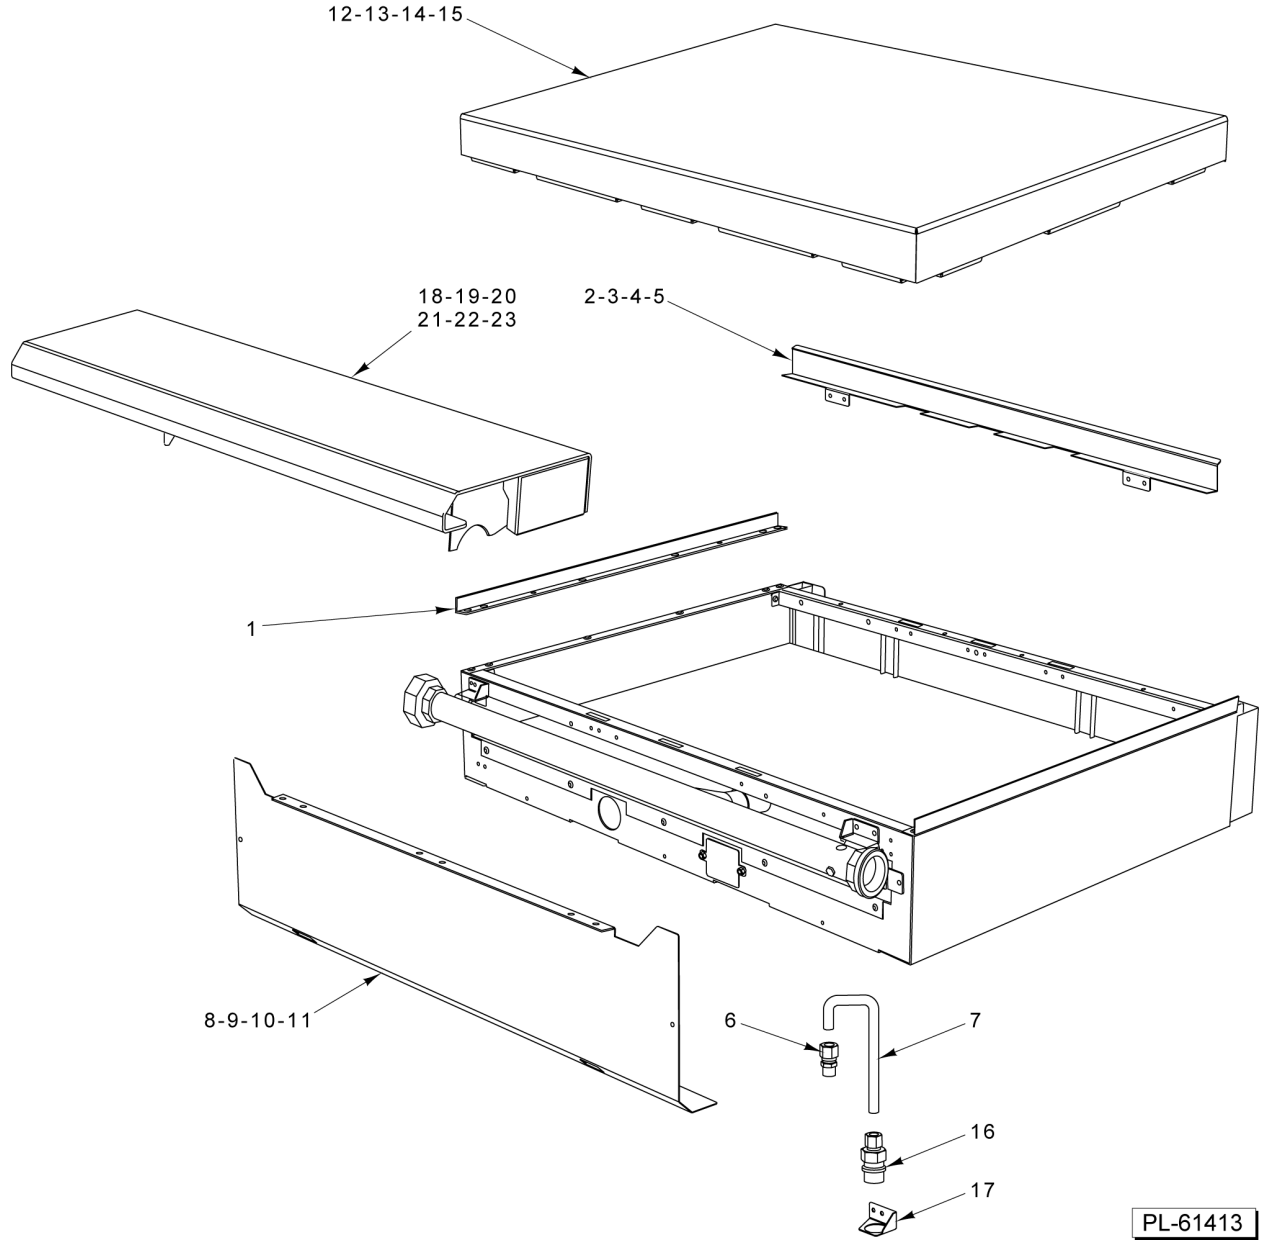

24	00-957067-000G1	Riser - Stub 36 In
25	00-957066-000G1	Riser - Stub 24 In
26	00-957065-000G1	Riser - Stub 18 In
27	00-957064-000G1	Riser - Stub 12 In

2. **PARTS NOT ILLUSTRATED**

12/18/24/36 IN WORK TOP

12/18/24/36 IN WORK TOP

ILLUS. PL-61413	PART NO.	NAME OF PART	AMT.
1	00-497984-00001	Retainer - Grate.....	2
2	00-499615-00002	Deflector - Rear (SST) (36" Work Top).....	1
3	00-956725-00002	Deflector - Rear (SST) (24" Work Top).....	1
4	00-956697-00002	Deflector - Rear (SST) (18" Work Top).....	1
5	00-499935-00002	Deflector - Rear (SST) (12" Work Top).....	1
6	FP-012-02	Fitting - Tube 1/2 TBG X 3/8 MPT.....	1
7	00-426509-00010	Tube - Flex 1/2" O.D. 10" Lg.....	1
8	00-957590-00001	Cover Manifold (36" Work Top).....	1
9	00-957572-00001	Cover Manifold (24" Work Top).....	1
10	00-957566-00001	Cover - Manifold (18" Work Top).....	1
11	00-957558-00001	Cover - Manifold (12" Work Top).....	1
12	00-956639-000G1	Work Top Assy. 36".....	1
13	00-956639-000G2	Work Top Assy. 24".....	1
14	00-956639-000G3	Work Top Assy. 18".....	1
15	00-956639-000G4	Work Top Assy. 12".....	1
16	00-499555-00001	Disconnect - Gas Female.....	1
17	00-499047-00001	Bracket - Disconnect.....	1
18	00-499425-000G1	Front Top Assy. (36" Work Top).....	1
19	00-957235-000G1	Front Top Assy - Condiment Rail (36" Work Top).....	1
20	00-956705-000G1	Front Top Assy. (24" Work Top).....	1
21	00-957357-000G1	Front Top Assy. - Condiment Rail (24" Work Top).....	1
22	00-956658-000G1	Front Top Assy (18" Work Top).....	1
23	00-499966-000G1	Front Top Assy. (12" Work Top).....	1
24	00-957067-000G1	Riser - Stub 36" W/Alum. Back.....	1
25	00-957066-000G1	Riser - Stub 24" W/Alum. Back.....	1
26	00-957065-000G1	Riser - Stub 18" W/Alum. Back.....	1
27	00-957064-000G1	Riser - Stub 12" W/Alum. Back.....	1