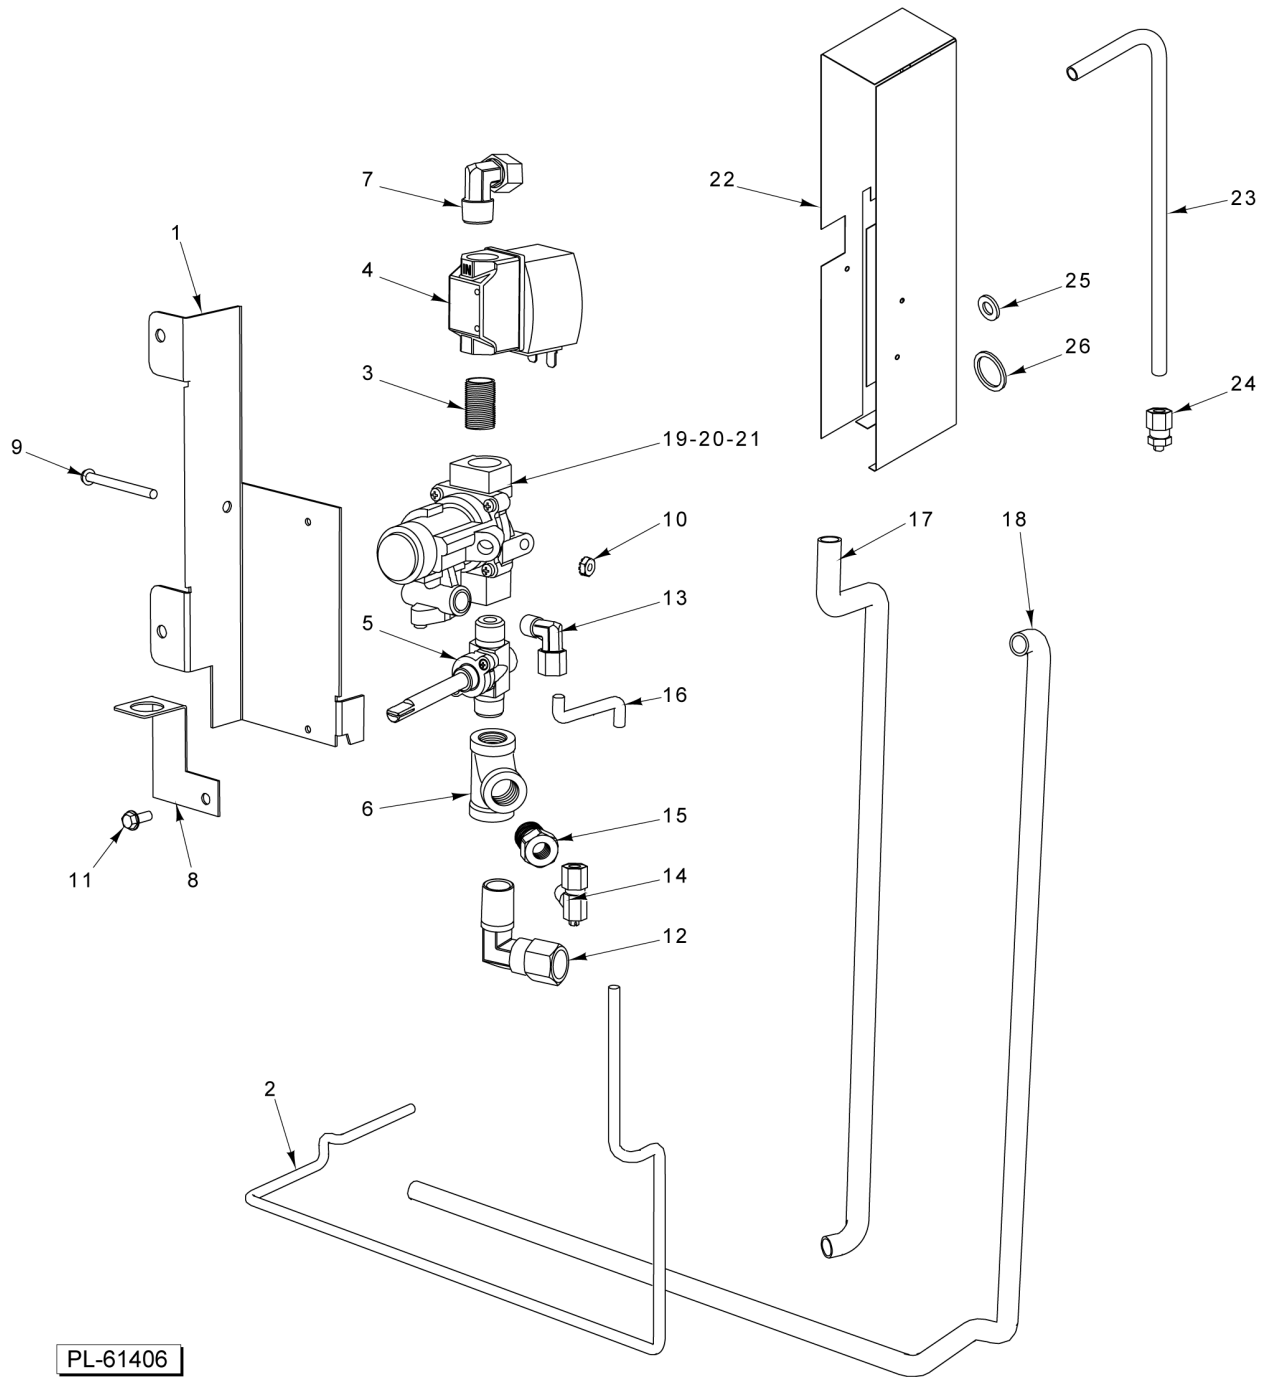

C MODEL GAS MANIFOLD ASSY

C MODEL GAS MANIFOLD ASSY

ILLUS. PL-61406	PART NO.	NAME OF PART	AMT.
1	00-499651-00003	Bracket - Mounting Gas (Convection).....	1
2	00-426505-00036	Tube - Flex 1/4" O.D. 36" Lg.....	1
3	FP-035-47	PIPE - 3/8 X 1.125 (TBE) (BLKSTL).....	1
4	00-428045-00001	Gas Solenoid Valve.....	1
5	00-719971	Valve - Gas Manual Shut-Off.....	1
6	FP-019-10	Tee - 3/8 X 3/8 X 3/8 (BLKSTL).....	1
7	FP-085-68	Fitting- Elbow (7/16 TBG X 3/8 MPT).....	1
8	00-956615-00002	Bracket - Manifold Support.....	1
9	SC-060-38	Mach. Screw 10-24 X 2 Slotted Rd. Hd.....	1
10	NS-044-09	Nut Assy. 10-24 Hex KEPS.....	1
11	SD-032-07	Self-Tapping Screw 10-24 x 1/2 Hex. Hex Washer Hd., Type TT.....	1
12	FP-012-03	Fitting - Elbow 1/2 TBG X 3/8 MPT.....	1
13	FP-012-21	Elbow 90 Deg. (1/8 Male Pipe x 1/4 Tube).....	1
14	00-404193-00001	Valve - Pilot.....	1
15	FP-026-04	Bushing - Pipe 3/8 to 1/8.....	1
16	00-426505-00006	Tube - Flex (1/4 x 6 In.).....	1
17	00-426509-00024	Tube - Flex 1/2" O.D. 24" Lg.....	1
18	00-426508-00048	Tube - Flex 7/16" O.D. 48" Lg.....	1
19	00-962067-0KIT1	Kit - Safety Valve Service (see SB1039) (Before 4/1/19).....	1
20	00-962067-00001	Valve - Safety (Starting 4/1/19).....	1
21	00-412788-00048	Thermocouple (48 In.).....	1
22	00-962017-00001	Heat Shield Assy.....	1
23	00-426508-00012	Tube - Flex 7/16" OD x 12" Lg.....	1
24	FP-085-42	Fitting - Tube (7/16 TBG X 3/8 MPT).....	1
25	00-962107-00002	Grommet.....	1
26	00-962107-00001	Grommet.....	1