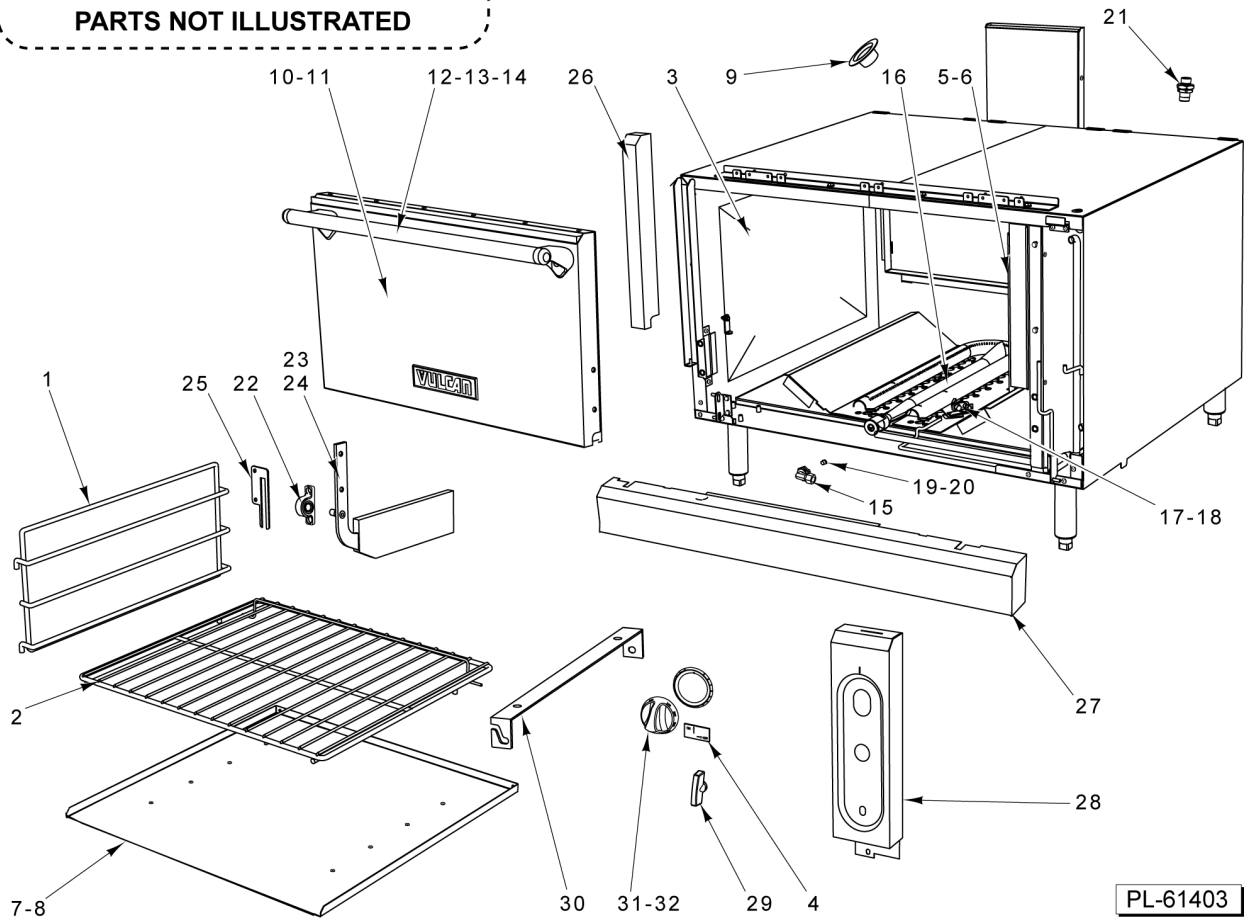

33	00-413112-00012	Leg
34	00-497001-00001	Caster W/O Brake
35	00-497001-00002	Caster W/ Brake
36	00-499516-000G1	Flue Assy.
37	00-499667-00001	Plate - Hearth

PARTS NOT ILLUSTRATED

S MODEL OVEN

S MODEL OVEN

ILLUS. PL-61403	PART NO.	NAME OF PART	AMT.
1	00-499468-00001	Support - Wire Rack.....	2
2	00-499517-00002	Rack, Oven.....	1
3	00-499467-00001	Oven - Side Liner R/H (Porcelain).....	1
4	00-414708-00001	Plate - On-Off.....	1
5	00-499467-00002	Oven - Side Liner L/H (Porcelain).....	1
6	00-499467-00004	Oven - Side Liner L/H (SST).....	1
*7	00-499800-000G1	Bottom Liner (Porcelain).....	1
8	00-499800-000G2	Bottom Liner (SST).....	1
*9	00-405930-00001	Eyelet - Brass.....	1
10	00-499513-000G3	Door W/O Handle.....	1
11	00-499513-000G4	Door W/O Handle (SST).....	1
12	00-956635-00001	Handle - Oven Door.....	1
13	SD-032-07	Self-Tapping Screw 10-24 x 1/2 Hex. Hex Washer Hd., Type TT.....	2
14	NS-047-70	Lock Nut 10-24 Hex.....	2
15	00-404079-0000F	Nozzle, 90 Deg. Burner.....	1
16	00-497891-00001	Burner - Oven.....	1
17	00-412787-00001	Pilot - Oven (NAT).....	1
18	00-412787-00002	Pilot - Oven (LP).....	1
19	00-010901-00031	Orifice - Spud (31 Drill) (Sea Level - 2499 Ft.)(NAT).....	1
20	00-010901-00047	Orifice - Spud (47 Drill) (Sea Level - 2499 Ft.) (LP).....	1
21	00-499554-00001	Disconnect - Main Male Q.....	1
22	00-497906-00001	Bearing - Pillow Block.....	2
23	00-499512-000G3	Counterweight - Oven L.H.....	1
24	00-499512-000G4	Counterweight - Oven R.H.....	1
25	00-499452-00001	Coverplate.....	1
26	00-958353-00001	Cover - Moulian Panel.....	1
27	00-958470-000G1	Kick Panel.....	1
28	00-499507-00001	Panel - Oven Control.....	1
29	00-413157-00001	Knob - Shut Off.....	1
30	00-497883-00001	Bracket - Thermostat Bulb.....	1
31	00-961928-00550	Knob - Oven 550 Deg. F.....	1
32	00-961928-00650	Knob - Oven 650 Deg. F.....	1
33	00-413112-00012	Leg - Plate Mount (6 In.).....	4
34	00-497001-00001	Caster W/O Brake (5 In.).....	AR
35	00-497001-00002	Caster W/ Brake, Swivel (5 In.).....	AR
36	00-499516-000G1	Flue Assy.....	1
37	00-499667-00001	Plate - Hearth.....	1

* No Longer Available