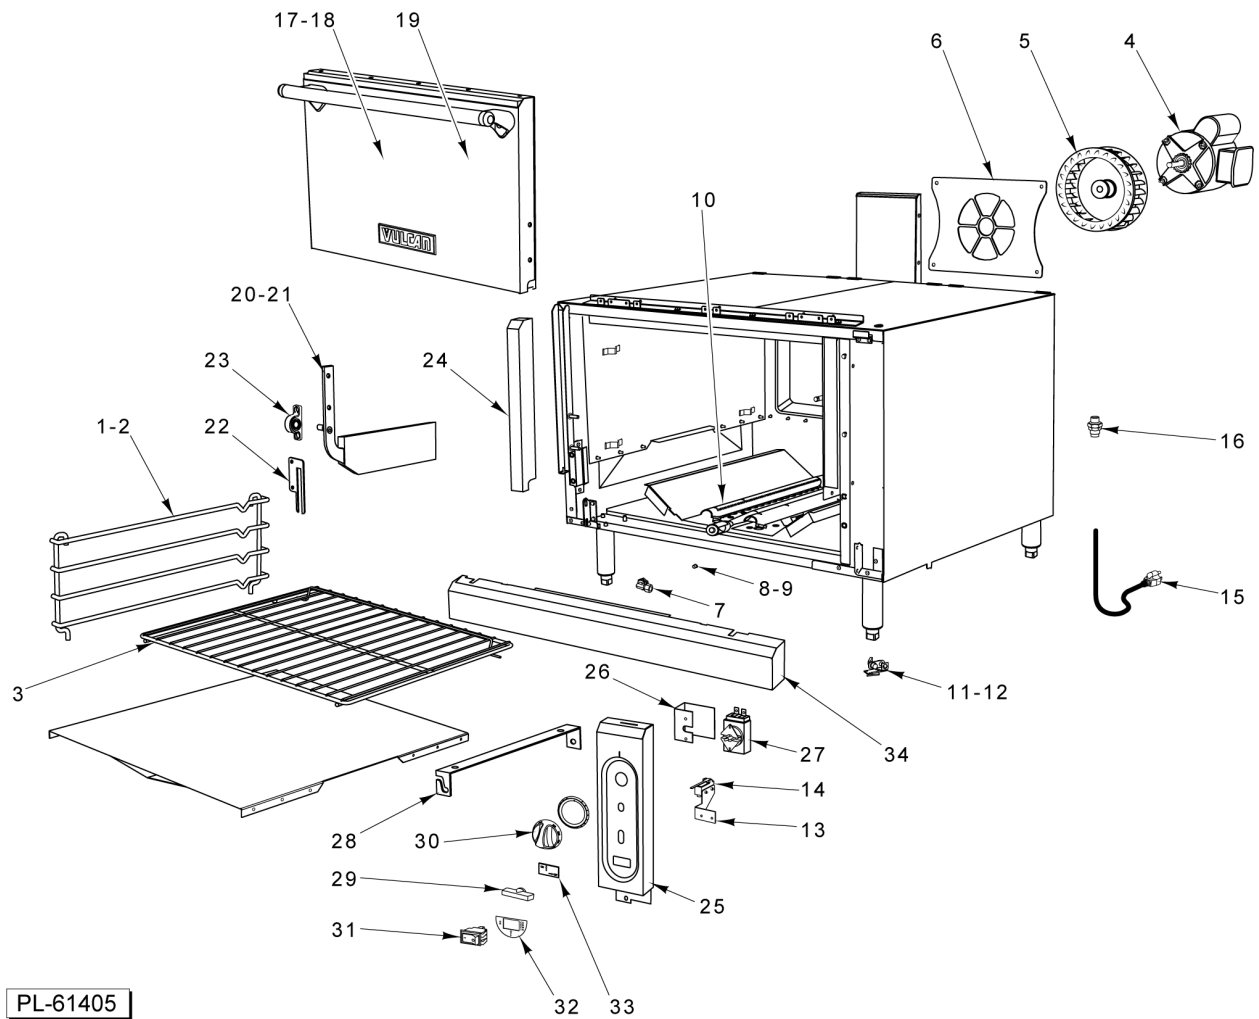

\* No Longer Available

PL-61404

**S MODEL GAS MANIFOLD ASSY**

**S MODEL GAS MANIFOLD ASSY**

ILLUS. PL-61404	PART NO.	NAME OF PART	AMT.
1	00-426505-00036	Tube - Flex 1/4" O.D. 36" Lg.....	1
2	00-407522-00007	Thermostat - 550 Deg. F.....	1
3	00-958754-000G1	Kit - Thermostat 400-650 Deg. F.....	1
4	00-719971	Valve - Gas Manual Shut-Off.....	1
5	FP-035-54	Pipe - 3/8 X 2.250 (BLKSTL) (TBE).....	1
6	FP-012-21	Elbow 90 Deg. (1/8 Male Pipe x 1/4 Tube).....	2
7	00-719032	Union.....	1
8	FP-085-68	Fitting- Elbow (7/16 TBG X 3/8 MPT).....	1
9	FP-019-10	Tee - 3/8 X 3/8 X 3/8 (BLKSTL).....	1
10	00-404193-00001	Valve - Pilot 260 BROILER.....	1
11	00-719066	Bushing - Pipe 3/8 -1/8.....	1
12	SD-032-07	Self-Tapping Screw 10-24 x 1/2 Hex. Hex Washer Hd., Type TT.....	1
13	NS-044-09	Nut Assy. 10-24 Hex KEPS.....	1
14	FP-012-03	Fitting - Elbow 1/2 TBG X 3/8 MPT.....	1
15	SC-060-38	Mach. Screw 10-24 X 2 Slotted Rd. Hd.....	1
16	00-499465-00001	Bracket - Gas Mounting.....	1
17	00-426505-00009	Tube - Flex 1/4" O.D. 9" Lg.....	1
18	FP-035-46	Pipe 3/8 x 1 Lg. TBE.....	1
19	00-426509-00024	Tube - Flex 1/2" O.D. 24" Lg.....	1
20	00-426508-00048	Tube - Flex 7/16" O.D. 48" Lg.....	1
21	00-962067-0KIT1	Kit - Safety Valve Service (see SB1039) (Before 4/1/19).....	1
22	00-962067-00001	Valve - Safety (Starting 4/1/19).....	1
23	00-412788-00048	Thermocouple 48".....	1
24	00-962017-00001	Heat Shield Assy.....	1