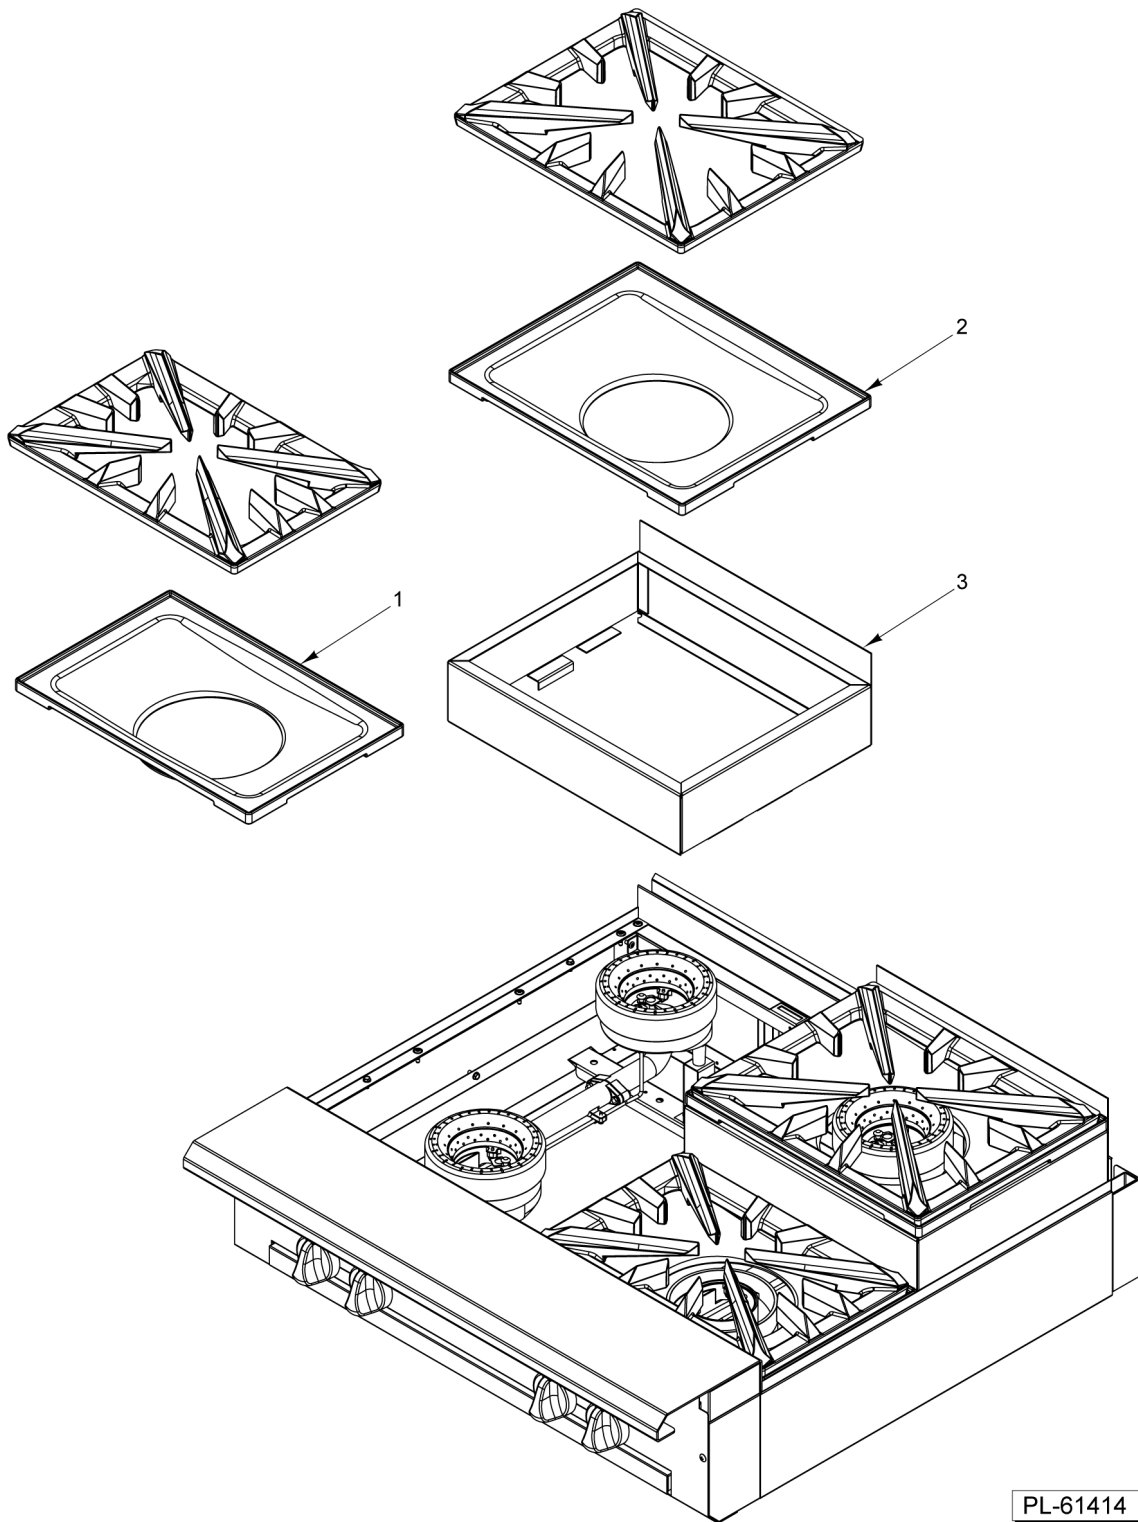

PL-61414

**18/36 IN STEP UP OPEN TOP BURNER**

**18/36 IN STEP UP OPEN TOP BURNER**

ILLUS. PL-61414	PART NO.	NAME OF PART	AMT.
1	00-957882-00001	Bowl - Front 18" Step Up.....2	2
2	00-957881-00001	Bowl - Rear 18" Step Up.....2	2
3	00-957877-000G1	Frame - 18" Step Up.....2	2