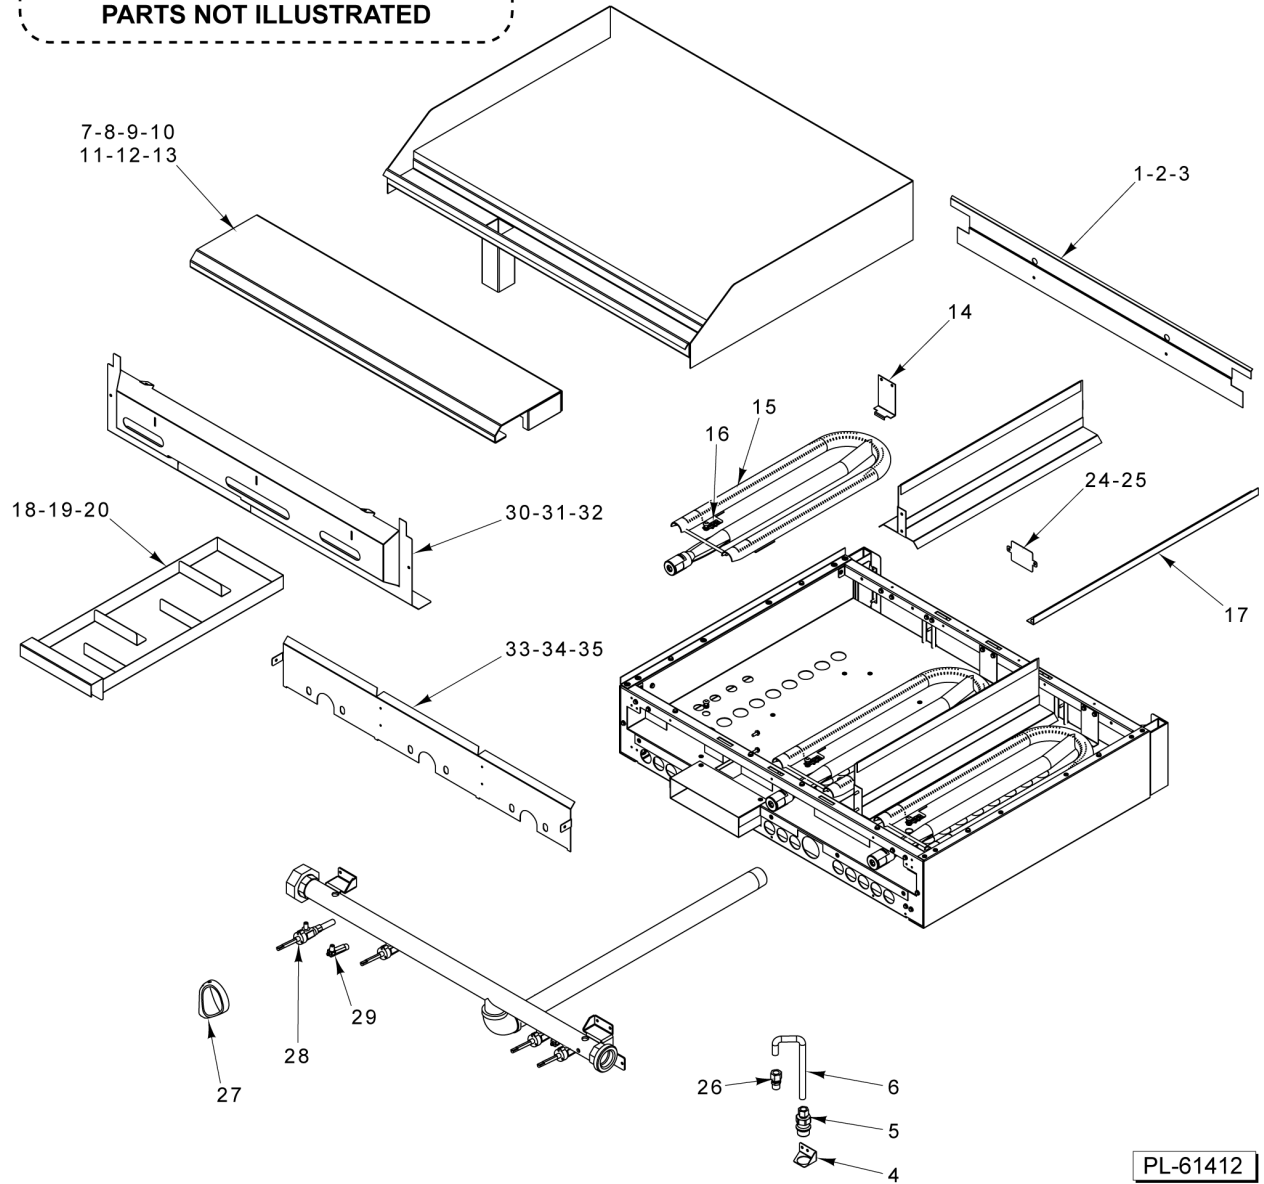

1. 36 00-957170-000G1 Griddle Baffle Assy.
   37 00-788541-0000A Tube - Pilot Flex
   38 00-956939-00002 Tube - Pilot Flex
2. **PARTS NOT ILLUSTRATED**

18/24/36 IN MANUAL CONTROL GRIDDLE TOP

18/24/36 IN MANUAL CONTROL GRIDDLE TOP

ILLUS.	PART NO.	NAME OF PART	AMT.
PL-61412			
1	00-957961-00001	Panel - Rear Closure 36" (Alum.) (36" Griddle Top).....	1
2	00-957989-00001	Panel - Rear Closure 24" (24" Griddle Top).....	1
3	00-957993-00001	Panel - Rear Closure 18" (18" Griddle Top).....	AR
4	00-499047-00001	Bracket - Disconnect.....	1
5	00-499555-00001	Disconnect - Gas Female.....	1
6	00-426509-00010	Tube - Flex 1/2" O.D. 10" Lg.....	1
7	00-499425-000G1	Front Top Assy. (36" Griddle Top).....	1
8	00-956705-000G1	Front Top Assy. (24" Griddle Top).....	1
9	00-956658-000G1	Front Top Assy (18" Griddle Top).....	1
10	00-957235-000G1	Front Top Assy - Condiment Rail (36" Griddle Top).....	1
11	00-957239-000G1	Front Top Slide Rail Assy. (36" Griddle Top).....	1
12	00-957357-000G1	Front Top Assy. - Condiment Rail (24" Griddle Top).....	1
13	00-957235-000G1	Front Top Assy - Condiment Rail 18" Griddle Top.....	1
14	00-499112-00001	Bracket - Griddle Burner Support.....	3
15	00-499635-00001	Griddle Burner Assy.....	3
16	00-413302-00001	Clip - Pilot Mounting.....	3
17	00-497984-00001	Retainer - Grate.....	2
18	00-957982-000G4	Grease Drawer Assy. (36" Griddle Top).....	1
19	00-956709-000G4	Grease Drawer Assy. (24" Griddle Top).....	1
20	00-956677-000G4	Grease Drawer Assy. (18" Griddle Top).....	1
21	00-499622-000G2	36 In Griddle Assy.....	1
22	00-499957-000G2	24 In Griddle Assy.....	1
23	00-956674-000G2	18 In Griddle Assy.....	1
24	00-956662-00001	Cover - Rear Manifold.....	1
25	00-956710-00001	Cover - Hot Top 24" Griddle.....	1
26	FP-012-02	Fitting - Tube 1/2 TBG X 3/8 MPT.....	1
27	00-499712-00001	Knob - HD Burner.....	AR
*28	00-957367-00001	Valve - Burner.....	AR
29	00-499970-00001	Valve - Pilot Quick Disconnect.....	AR
30	00-957604-000G2	Cover - Manifold 36" Thermo Griddle (Condiment Rail).....	1
31	00-957602-000G2	Cover - Manifold 24" Thermo Griddle (Condiment Rail).....	1
32	00-957594-000G1	Cover - Manifold 18" Thermo Griddle.....	1
33	00-957396-00002	Baffle - Griddle.....	1
34	00-957988-00002	Baffle - 24" Forward Griddle.....	1
35	00-957992-00002	Baffle - 18" Forward Griddle.....	1
36	00-957170-000G1	Griddle Baffle Assy. Center.....	2
37	00-788541-0000A	Tube - Pilot, Flex (W/Tip).....	2
38	00-956939-00002	Tube - Pilot, Flex (W/Tip).....	1
39	00-010901-00042	Orifice - Spud (Nat. Gas) FOR SEA LEVEL TO 2499'	1
40	00-010901-00052	Orifice - Spud (LP Gas) FOR SEA LEVEL TO 2499'	1

* Must Order Orifice Spud Separately Item 39 for Natural and Item 40 for