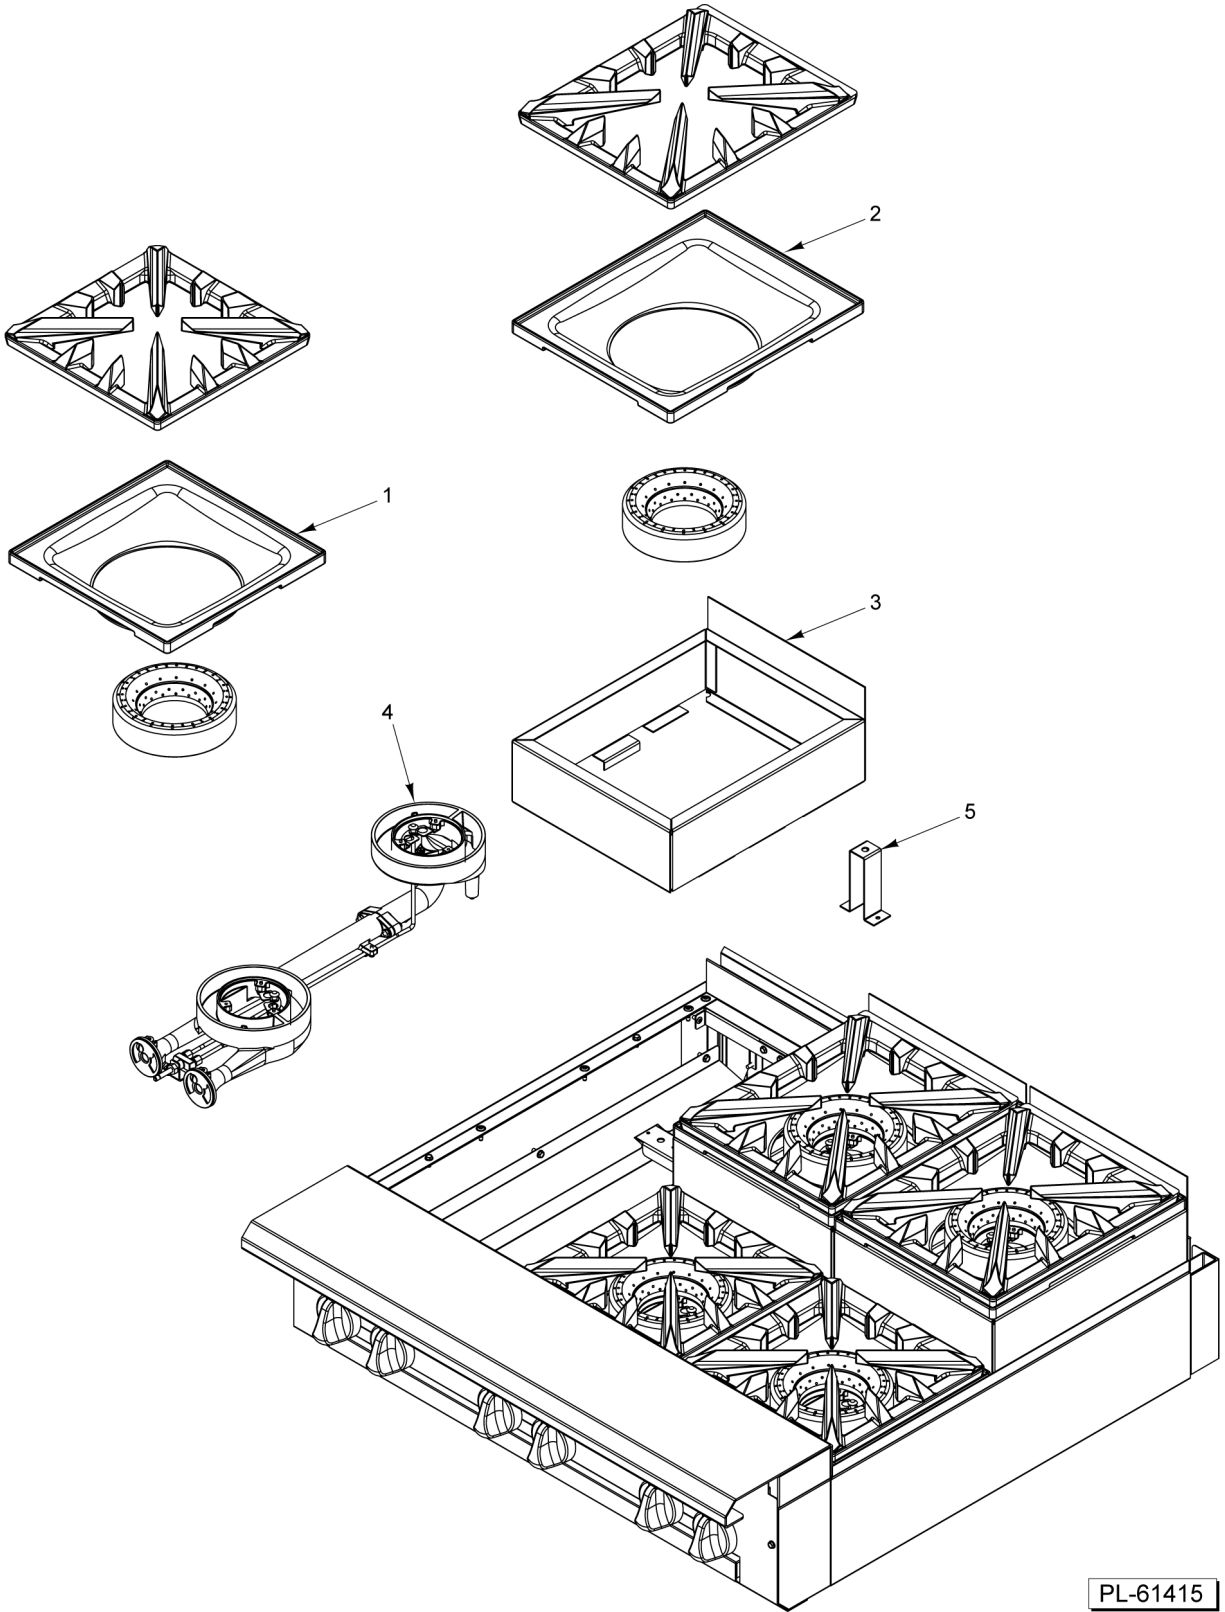

\* Must Order Orifice Spud Separately Item 39 for Natural and Item 40 for

**12/18/24/36 IN WORK TOP**

ILLUS. PL-61413	PART NO.	NAME OF PART	AMT.
1	00-497984-00001	Retainer - Grate.....	2
2	00-499615-00002	Deflector - Rear (SST) (36" Work Top).....	1
3	00-956725-00002	Deflector - Rear (SST) (24" Work Top).....	1
4	00-956697-00002	Deflector - Rear (SST) (18" Work Top).....	1
5	00-499935-00002	Deflector - Rear (SST) (12" Work Top).....	1
6	FP-012-02	Fitting - Tube 1/2 TBG X 3/8 MPT.....	1
7	00-426509-00010	Tube - Flex 1/2" O.D. 10" Lg.....	1
8	00-957590-00001	Cover Manifold (36" Work Top).....	1
9	00-957572-00001	Cover Manifold (24" Work Top).....	1
10	00-957566-00001	Cover - Manifold (18" Work Top).....	1
11	00-957558-00001	Cover - Manifold (12" Work Top).....	1
12	00-956639-000G1	Work Top Assy. 36".....	1
13	00-956639-000G2	Work Top Assy. 24".....	1
14	00-956639-000G3	Work Top Assy. 18".....	1
15	00-956639-000G4	Work Top Assy. 12".....	1
16	00-499555-00001	Disconnect - Gas Female.....	1
17	00-499047-00001	Bracket - Disconnect.....	1
18	00-499425-000G1	Front Top Assy. (36" Work Top).....	1
19	00-957235-000G1	Front Top Assy - Condiment Rail (36" Work Top).....	1
20	00-956705-000G1	Front Top Assy. (24" Work Top).....	1
21	00-957357-000G1	Front Top Assy. - Condiment Rail (24" Work Top).....	1
22	00-956658-000G1	Front Top Assy (18" Work Top).....	1
23	00-499966-000G1	Front Top Assy. (12" Work Top).....	1
24	00-957067-000G1	Riser - Stub 36" W/Alum. Back.....	1
25	00-957066-000G1	Riser - Stub 24" W/Alum. Back.....	1
26	00-957065-000G1	Riser - Stub 18" W/Alum. Back.....	1
27	00-957064-000G1	Riser - Stub 12" W/Alum. Back.....	1

PL-61414

**18/36 IN STEP UP OPEN TOP BURNER**

**18/36 IN STEP UP OPEN TOP BURNER**

ILLUS. PL-61414	PART NO.	NAME OF PART	AMT.
1	00-957882-00001	Bowl - Front 18" Step Up.....2	2
2	00-957881-00001	Bowl - Rear 18" Step Up.....2	2
3	00-957877-000G1	Frame - 18" Step Up.....2	2