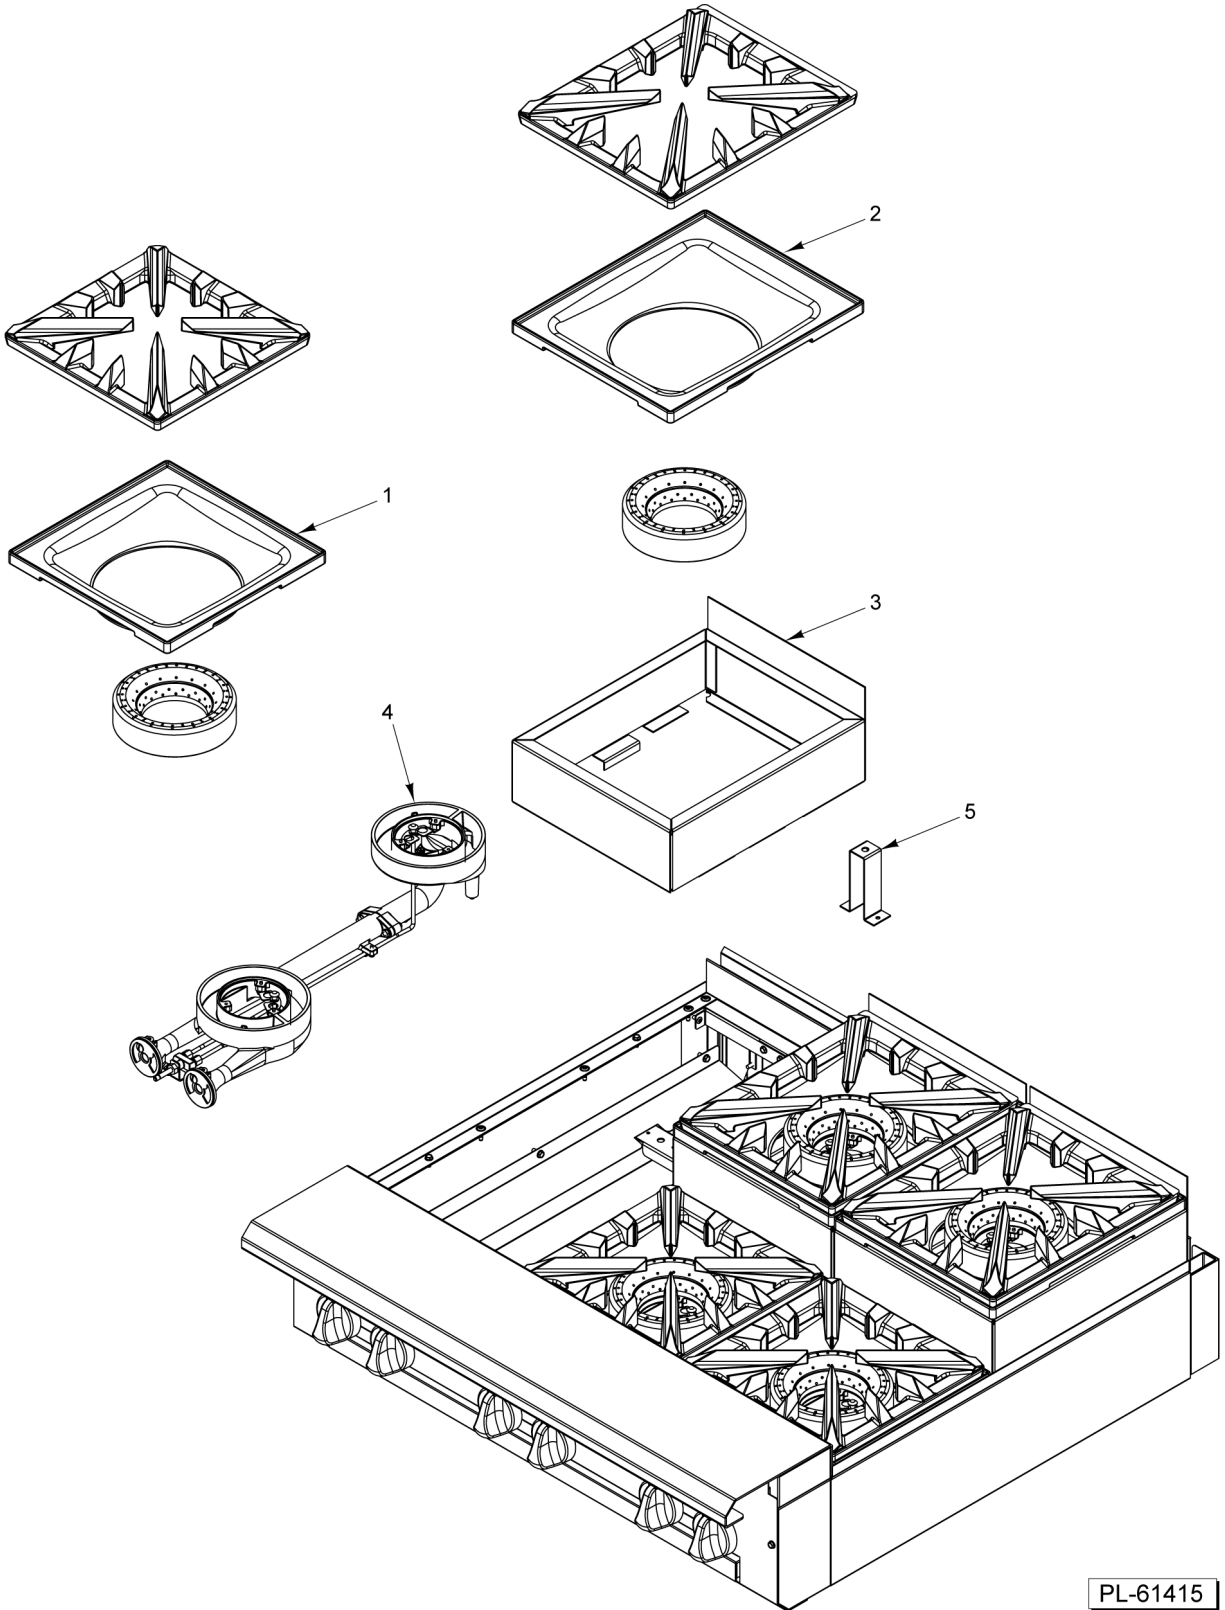

PARTS NOT ILLUSTRATED

12/18/24/36 IN WORK TOP

12/18/24/36 IN WORK TOP

ILLUS.	PART NO.	NAME OF PART	AMT.
PL-61413			
1	00-497984-00001	Retainer - Grate.....	2
2	00-499615-00002	Deflector - Rear (SST) (36" Work Top).....	1
3	00-956725-00002	Deflector - Rear (SST) (24" Work Top).....	1
4	00-956697-00002	Deflector - Rear (SST) (18" Work Top).....	1
5	00-499935-00002	Deflector - Rear (SST) (12" Work Top).....	1
6	FP-012-02	Fitting - Tube 1/2 TBG X 3/8 MPT.....	1
7	00-426509-00010	Tube - Flex 1/2" O.D. 10" Lg.....	1
8	00-957590-00001	Cover Manifold (36" Work Top).....	1
9	00-957572-00001	Cover Manifold (24" Work Top).....	1
10	00-957566-00001	Cover - Manifold (18" Work Top).....	1
11	00-957558-00001	Cover - Manifold (12" Work Top).....	1
12	00-956639-000G1	Work Top Assy. 36".....	1
13	00-956639-000G2	Work Top Assy. 24".....	1
14	00-956639-000G3	Work Top Assy. 18".....	1
15	00-956639-000G4	Work Top Assy. 12".....	1
16	00-499555-00001	Disconnect - Gas Female.....	1
17	00-499047-00001	Bracket - Disconnect.....	1
18	00-499425-000G1	Front Top Assy. (36" Work Top).....	1
19	00-957235-000G1	Front Top Assy - Condiment Rail (36" Work Top).....	1
20	00-956705-000G1	Front Top Assy. (24" Work Top).....	1
21	00-957357-000G1	Front Top Assy. - Condiment Rail (24" Work Top).....	1
22	00-956658-000G1	Front Top Assy (18" Work Top).....	1
23	00-499966-000G1	Front Top Assy. (12" Work Top).....	1
24	00-957067-000G1	Riser - Stub 36" W/Alum. Back.....	1
25	00-957066-000G1	Riser - Stub 24" W/Alum. Back.....	1
26	00-957065-000G1	Riser - Stub 18" W/Alum. Back.....	1
27	00-957064-000G1	Riser - Stub 12" W/Alum. Back.....	1

PL-61414

18/36 IN STEP UP OPEN TOP BURNER

18/36 IN STEP UP OPEN TOP BURNER

ILLUS.	PART NO.	NAME OF PART	AMT.
PL-61414			
1	00-957882-00001	Bowl - Front 18" Step Up.....	2
2	00-957881-00001	Bowl - Rear 18" Step Up.....	2
3	00-957877-000G1	Frame - 18" Step Up.....	2