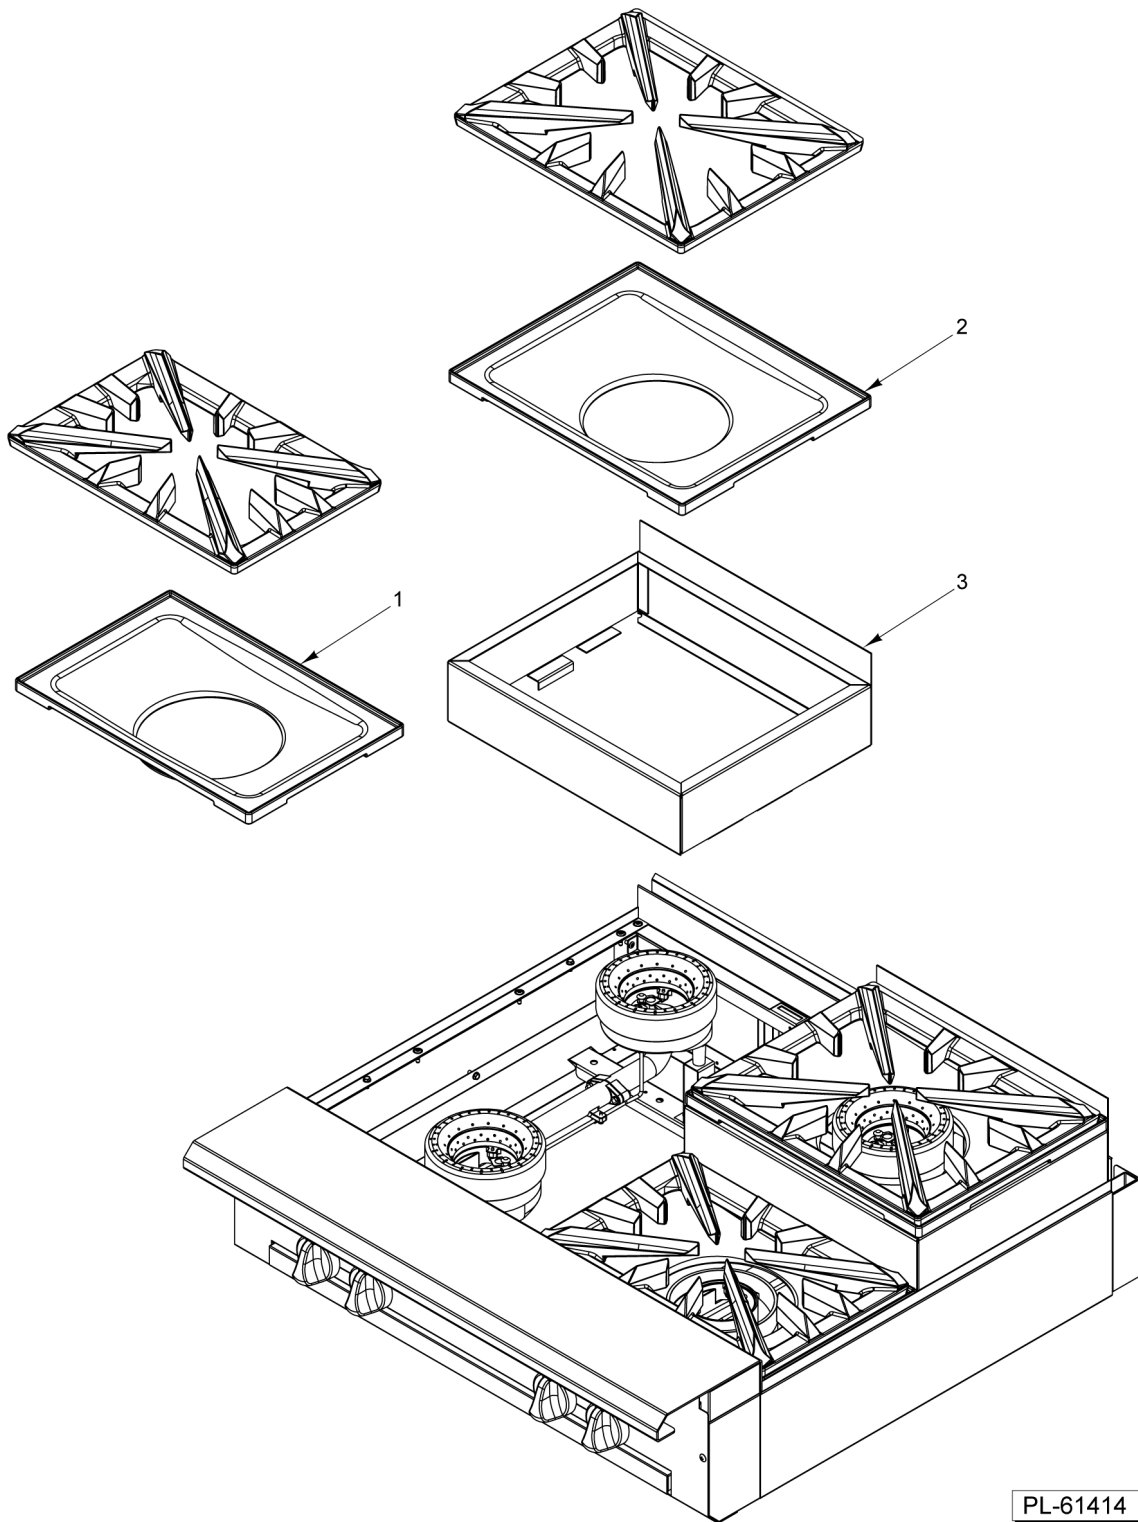

PARTS NOT ILLUSTRATED

12/18/24/36 IN WORK TOP

12/18/24/36 IN WORK TOP

ILLUS.	PART NO.	NAME OF PART	AMT.
PL-61413			
1	00-497984-00001	Retainer - Grate.....	2
2	00-499615-00002	Deflector - Rear (SST) (36" Work Top).....	1
3	00-956725-00002	Deflector - Rear (SST) (24" Work Top).....	1
4	00-956697-00002	Deflector - Rear (SST) (18" Work Top).....	1
5	00-499935-00002	Deflector - Rear (SST) (12" Work Top).....	1
6	FP-012-02	Fitting - Tube 1/2 TBG X 3/8 MPT.....	1
7	00-426509-00010	Tube - Flex 1/2" O.D. 10" Lg.....	1
8	00-957590-00001	Cover Manifold (36" Work Top).....	1
9	00-957572-00001	Cover Manifold (24" Work Top).....	1
10	00-957566-00001	Cover - Manifold (18" Work Top).....	1
11	00-957558-00001	Cover - Manifold (12" Work Top).....	1
12	00-956639-000G1	Work Top Assy. 36".....	1
13	00-956639-000G2	Work Top Assy. 24".....	1
14	00-956639-000G3	Work Top Assy. 18".....	1
15	00-956639-000G4	Work Top Assy. 12".....	1
16	00-499555-00001	Disconnect - Gas Female.....	1
17	00-499047-00001	Bracket - Disconnect.....	1
18	00-499425-000G1	Front Top Assy. (36" Work Top).....	1
19	00-957235-000G1	Front Top Assy - Condiment Rail (36" Work Top).....	1
20	00-956705-000G1	Front Top Assy. (24" Work Top).....	1
21	00-957357-000G1	Front Top Assy. - Condiment Rail (24" Work Top).....	1
22	00-956658-000G1	Front Top Assy (18" Work Top).....	1
23	00-499966-000G1	Front Top Assy. (12" Work Top).....	1
24	00-957067-000G1	Riser - Stub 36" W/Alum. Back.....	1
25	00-957066-000G1	Riser - Stub 24" W/Alum. Back.....	1
26	00-957065-000G1	Riser - Stub 18" W/Alum. Back.....	1
27	00-957064-000G1	Riser - Stub 12" W/Alum. Back.....	1