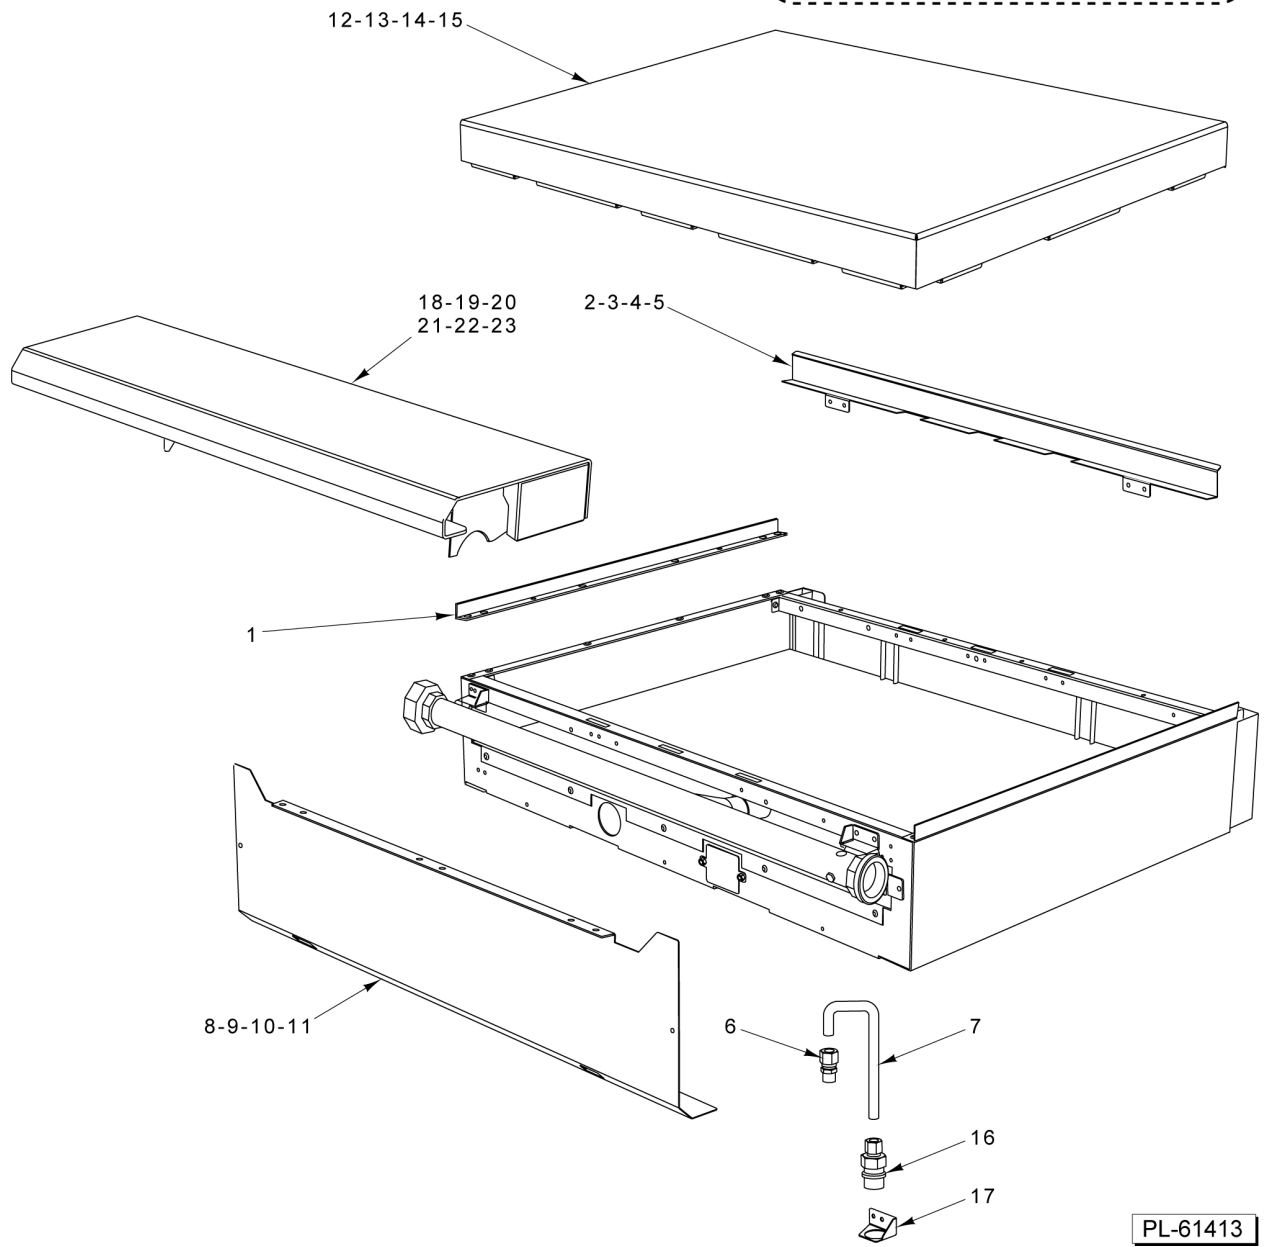

24 00-957067-000G1 Riser - Stub 36 In
25 00-957066-000G1 Riser - Stub 24 In
26 00-957065-000G1 Riser - Stub 18 In
27 00-957064-000G1 Riser - Stub 12 In

PARTS NOT ILLUSTRATED

12/18/24/36 IN WORK TOP

12/18/24/36 IN WORK TOP

ILLUS.	PART NO.	NAME OF PART	AMT.
PL-61413			
1	00-497984-00001	Retainer - Grate.....	2
2	00-499615-00002	Deflector - Rear (SST) (36" Work Top).....	1
3	00-956725-00002	Deflector - Rear (SST) (24" Work Top).....	1
4	00-956697-00002	Deflector - Rear (SST) (18" Work Top).....	1
5	00-499935-00002	Deflector - Rear (SST) (12" Work Top).....	1
6	FP-012-02	Fitting - Tube 1/2 TBG X 3/8 MPT.....	1
7	00-426509-00010	Tube - Flex 1/2" O.D. 10" Lg.....	1
8	00-957590-00001	Cover Manifold (36" Work Top).....	1
9	00-957572-00001	Cover Manifold (24" Work Top).....	1
10	00-957566-00001	Cover - Manifold (18" Work Top).....	1
11	00-957558-00001	Cover - Manifold (12" Work Top).....	1
12	00-956639-000G1	Work Top Assy. 36".....	1
13	00-956639-000G2	Work Top Assy. 24".....	1
14	00-956639-000G3	Work Top Assy. 18".....	1
15	00-956639-000G4	Work Top Assy. 12".....	1
16	00-499555-00001	Disconnect - Gas Female.....	1
17	00-499047-00001	Bracket - Disconnect.....	1
18	00-499425-000G1	Front Top Assy. (36" Work Top).....	1
19	00-957235-000G1	Front Top Assy - Condiment Rail (36" Work Top).....	1
20	00-956705-000G1	Front Top Assy. (24" Work Top).....	1
21	00-957357-000G1	Front Top Assy. - Condiment Rail (24" Work Top).....	1
22	00-956658-000G1	Front Top Assy (18" Work Top).....	1
23	00-499966-000G1	Front Top Assy. (12" Work Top).....	1
24	00-957067-000G1	Riser - Stub 36" W/Alum. Back.....	1
25	00-957066-000G1	Riser - Stub 24" W/Alum. Back.....	1
26	00-957065-000G1	Riser - Stub 18" W/Alum. Back.....	1
27	00-957064-000G1	Riser - Stub 12" W/Alum. Back.....	1