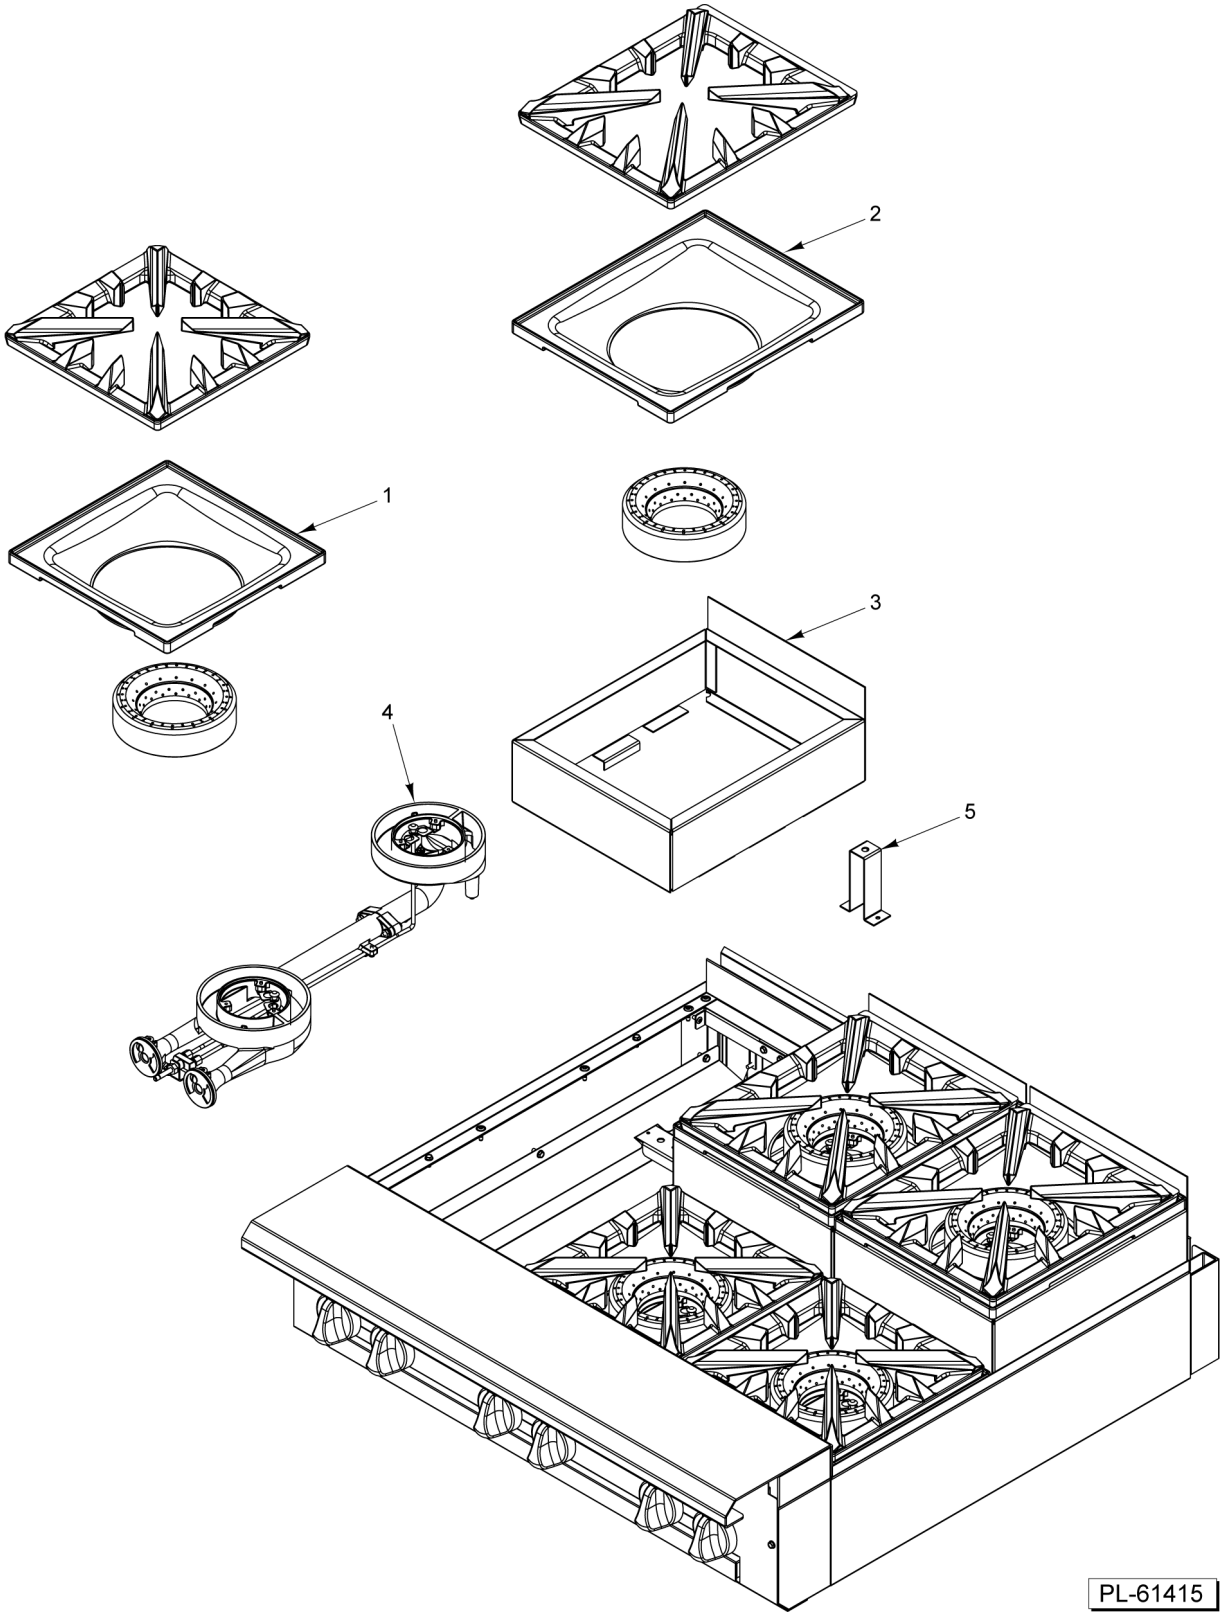

12/18/24/36 IN WORK TOP

12/18/24/36 IN WORK TOP

ILLUS. PL-61413	PART NO.	NAME OF PART	AMT.
1	00-497984-00001	Retainer - Grate.....	2
2	00-499615-00002	Deflector - Rear (SST) (36" Work Top).....	1
3	00-956725-00002	Deflector - Rear (SST) (24" Work Top).....	1
4	00-956697-00002	Deflector - Rear (SST) (18" Work Top).....	1
5	00-499935-00002	Deflector - Rear (SST) (12" Work Top).....	1
6	FP-012-02	Fitting - Tube 1/2 TBG X 3/8 MPT.....	1
7	00-426509-00010	Tube - Flex 1/2" O.D. 10" Lg.....	1
8	00-957590-00001	Cover Manifold (36" Work Top).....	1
9	00-957572-00001	Cover Manifold (24" Work Top).....	1
10	00-957566-00001	Cover - Manifold (18" Work Top).....	1
11	00-957558-00001	Cover - Manifold (12" Work Top).....	1
12	00-956639-000G1	Work Top Assy. 36".....	1
13	00-956639-000G2	Work Top Assy. 24".....	1
14	00-956639-000G3	Work Top Assy. 18".....	1
15	00-956639-000G4	Work Top Assy. 12".....	1
16	00-499555-00001	Disconnect - Gas Female.....	1
17	00-499047-00001	Bracket - Disconnect.....	1
18	00-499425-000G1	Front Top Assy. (36" Work Top).....	1
19	00-957235-000G1	Front Top Assy - Condiment Rail (36" Work Top).....	1
20	00-956705-000G1	Front Top Assy. (24" Work Top).....	1
21	00-957357-000G1	Front Top Assy. - Condiment Rail (24" Work Top).....	1
22	00-956658-000G1	Front Top Assy (18" Work Top).....	1
23	00-499966-000G1	Front Top Assy. (12" Work Top).....	1
24	00-957067-000G1	Riser - Stub 36" W/Alum. Back.....	1
25	00-957066-000G1	Riser - Stub 24" W/Alum. Back.....	1
26	00-957065-000G1	Riser - Stub 18" W/Alum. Back.....	1
27	00-957064-000G1	Riser - Stub 12" W/Alum. Back.....	1

PL-61414

18/36 IN STEP UP OPEN TOP BURNER

18/36 IN STEP UP OPEN TOP BURNER

ILLUS. PL-61414	PART NO.	NAME OF PART	AMT.
1	00-957882-00001	Bowl - Front 18" Step Up.....2	2
2	00-957881-00001	Bowl - Rear 18" Step Up.....2	2
3	00-957877-000G1	Frame - 18" Step Up.....2	2