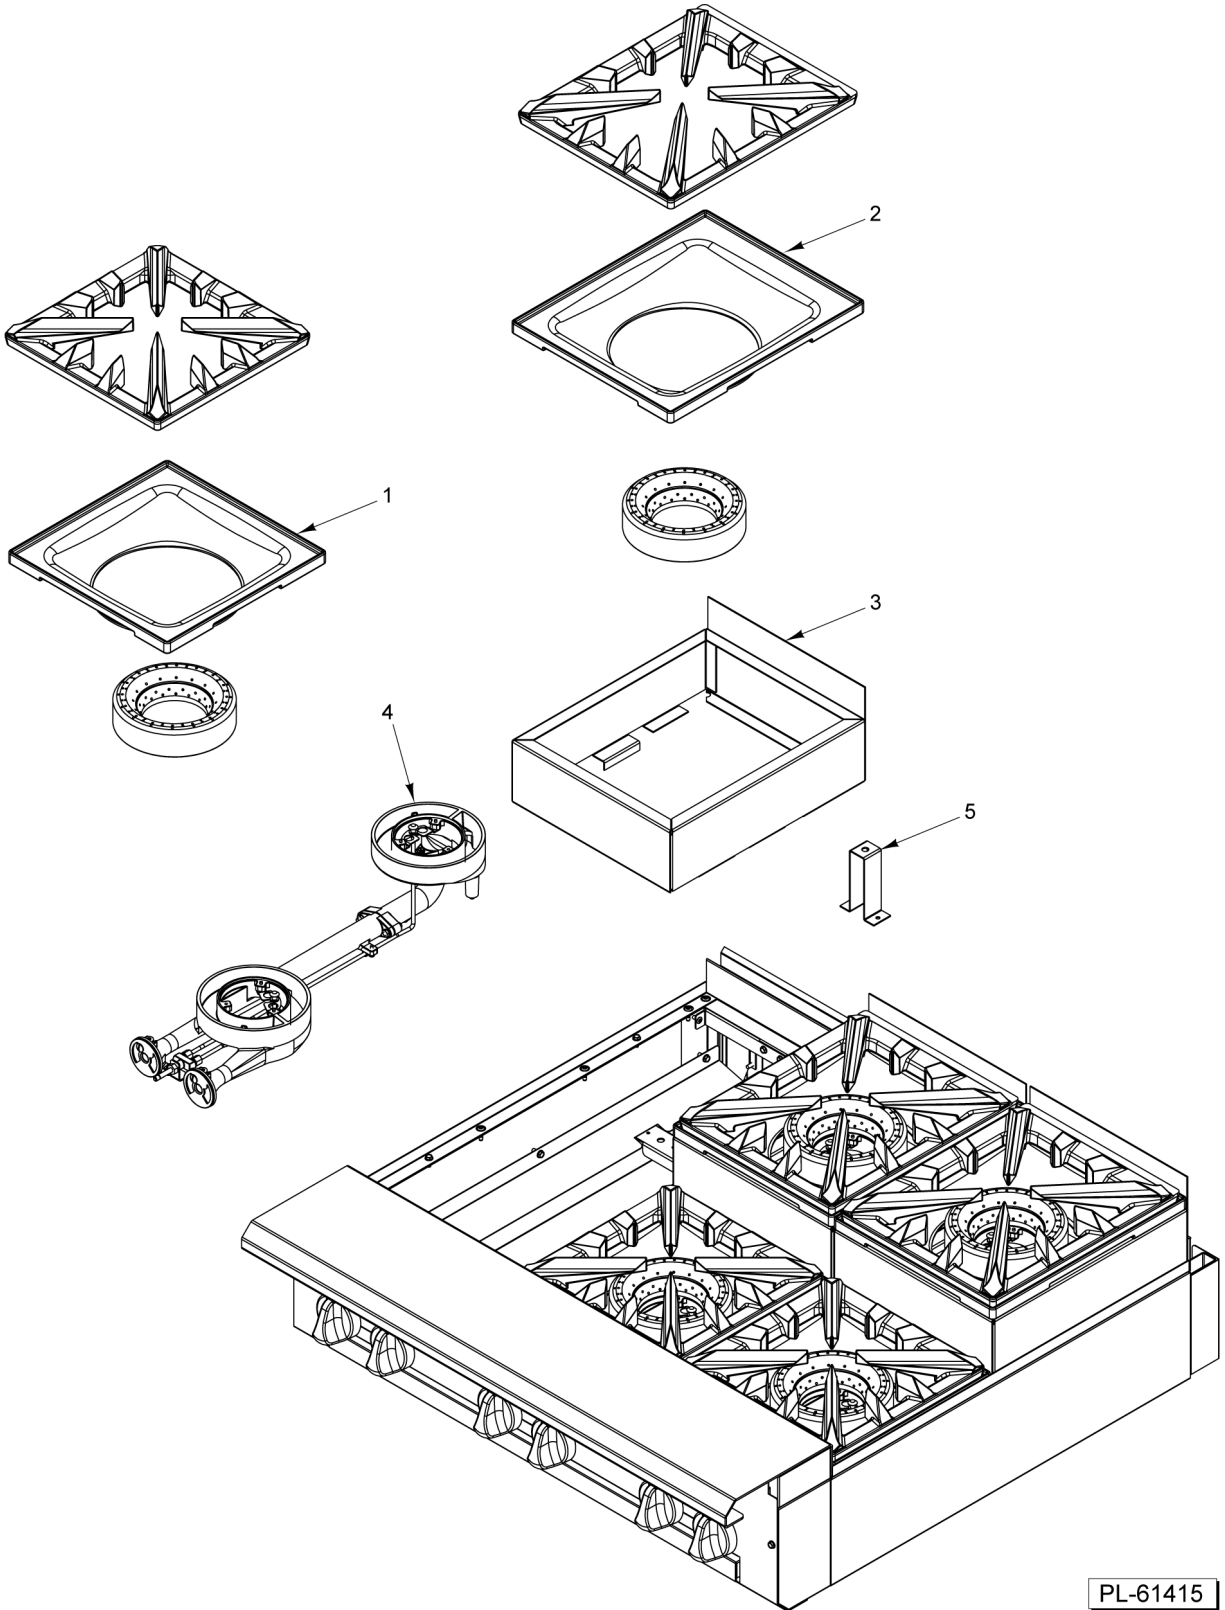

PL-61413

12/18/24/36 IN WORK TOP

12/18/24/36 IN WORK TOP

ILLUS. PL-61413	PART NO.	NAME OF PART	AMT.
1	00-497984-00001	Retainer - Grate.....	2
2	00-499615-00002	Deflector - Rear (SST) (36" Work Top).....	1
3	00-956725-00002	Deflector - Rear (SST) (24" Work Top).....	1
4	00-956697-00002	Deflector - Rear (SST) (18" Work Top).....	1
5	00-499935-00002	Deflector - Rear (SST) (12" Work Top).....	1
6	FP-012-02	Fitting - Tube 1/2 TBG X 3/8 MPT.....	1
7	00-426509-00010	Tube - Flex 1/2" O.D. 10" Lg.....	1
8	00-957590-00001	Cover Manifold (36" Work Top).....	1
9	00-957572-00001	Cover Manifold (24" Work Top).....	1
10	00-957566-00001	Cover - Manifold (18" Work Top).....	1
11	00-957558-00001	Cover - Manifold (12" Work Top).....	1
12	00-956639-000G1	Work Top Assy. 36".....	1
13	00-956639-000G2	Work Top Assy. 24".....	1
14	00-956639-000G3	Work Top Assy. 18".....	1
15	00-956639-000G4	Work Top Assy. 12".....	1
16	00-499555-00001	Disconnect - Gas Female.....	1
17	00-499047-00001	Bracket - Disconnect.....	1
18	00-499425-000G1	Front Top Assy. (36" Work Top).....	1
19	00-957235-000G1	Front Top Assy - Condiment Rail (36" Work Top).....	1
20	00-956705-000G1	Front Top Assy. (24" Work Top).....	1
21	00-957357-000G1	Front Top Assy. - Condiment Rail (24" Work Top).....	1
22	00-956658-000G1	Front Top Assy (18" Work Top).....	1
23	00-499966-000G1	Front Top Assy. (12" Work Top).....	1
24	00-957067-000G1	Riser - Stub 36" W/Alum. Back.....	1
25	00-957066-000G1	Riser - Stub 24" W/Alum. Back.....	1
26	00-957065-000G1	Riser - Stub 18" W/Alum. Back.....	1
27	00-957064-000G1	Riser - Stub 12" W/Alum. Back.....	1

PL-61414

18/36 IN STEP UP OPEN TOP BURNER

18/36 IN STEP UP OPEN TOP BURNER

ILLUS. PL-61414	PART NO.	NAME OF PART	AMT.
1	00-957882-00001	Bowl - Front 18" Step Up.....2	2
2	00-957881-00001	Bowl - Rear 18" Step Up.....2	2
3	00-957877-000G1	Frame - 18" Step Up.....2	2