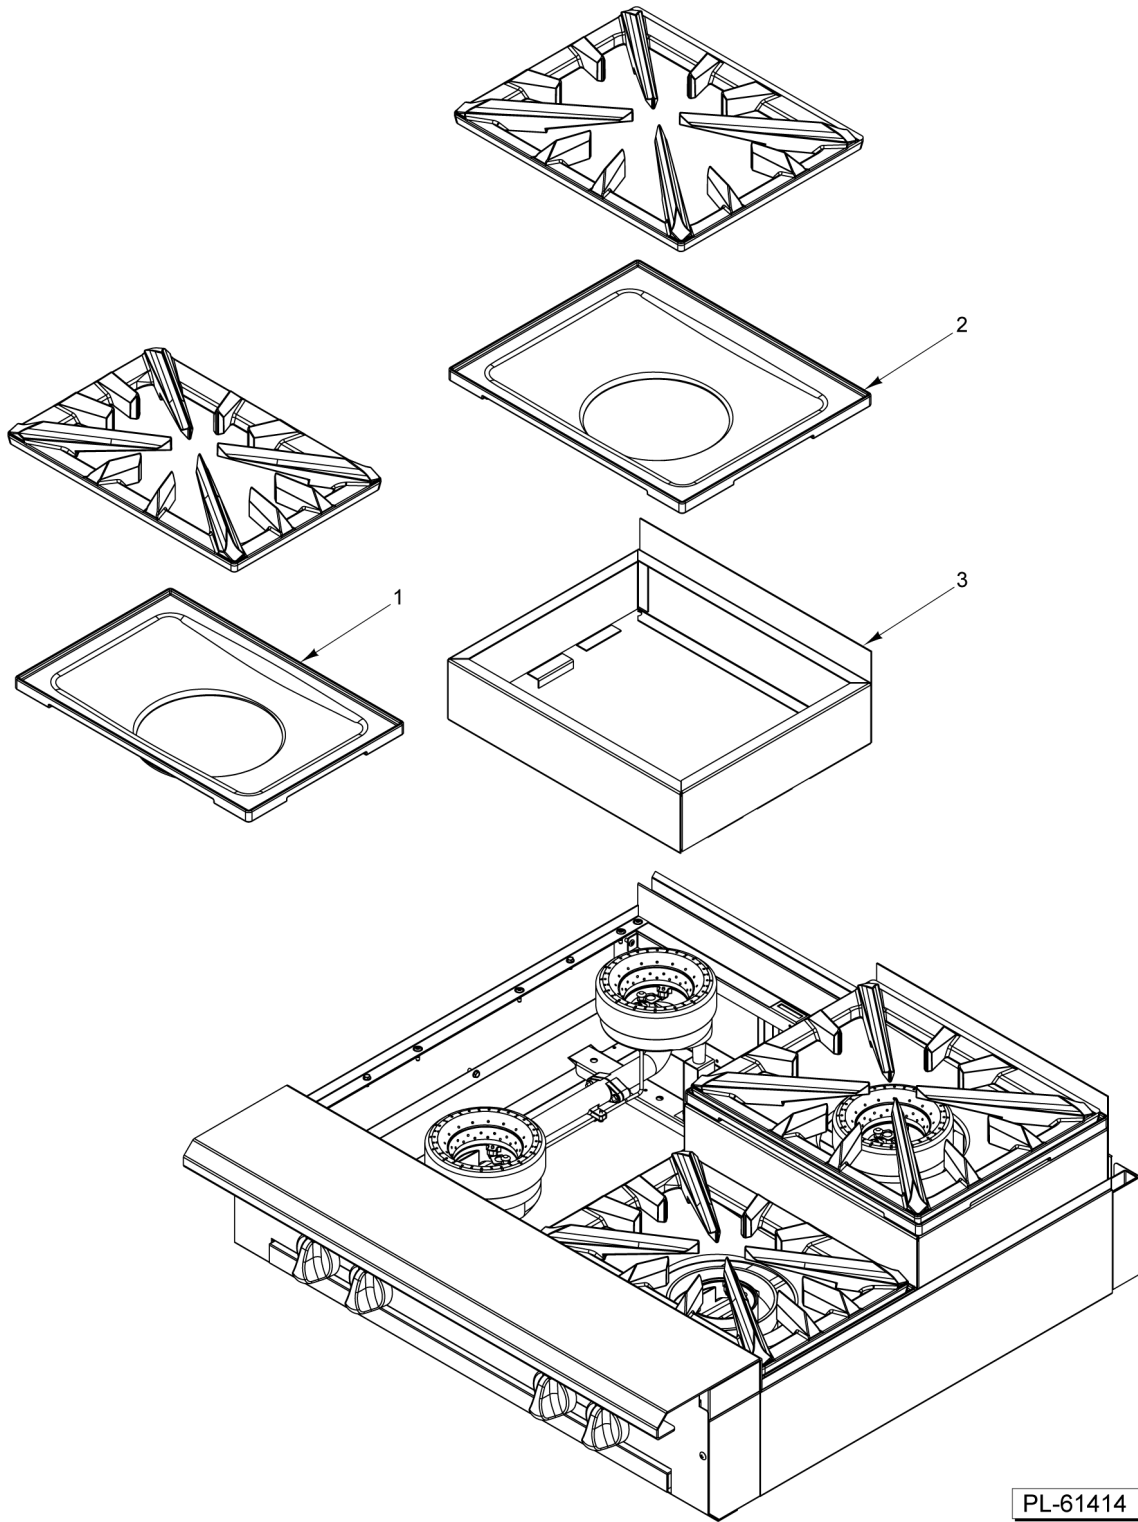

PL-61414

18/36 IN STEP UP OPEN TOP BURNER

18/36 IN STEP UP OPEN TOP BURNER

ILLUS. PL-61414	PART NO.	NAME OF PART	AMT.
1	00-957882-00001	Bowl - Front 18" Step Up.....2	2
2	00-957881-00001	Bowl - Rear 18" Step Up.....2	2
3	00-957877-000G1	Frame - 18" Step Up.....2	2