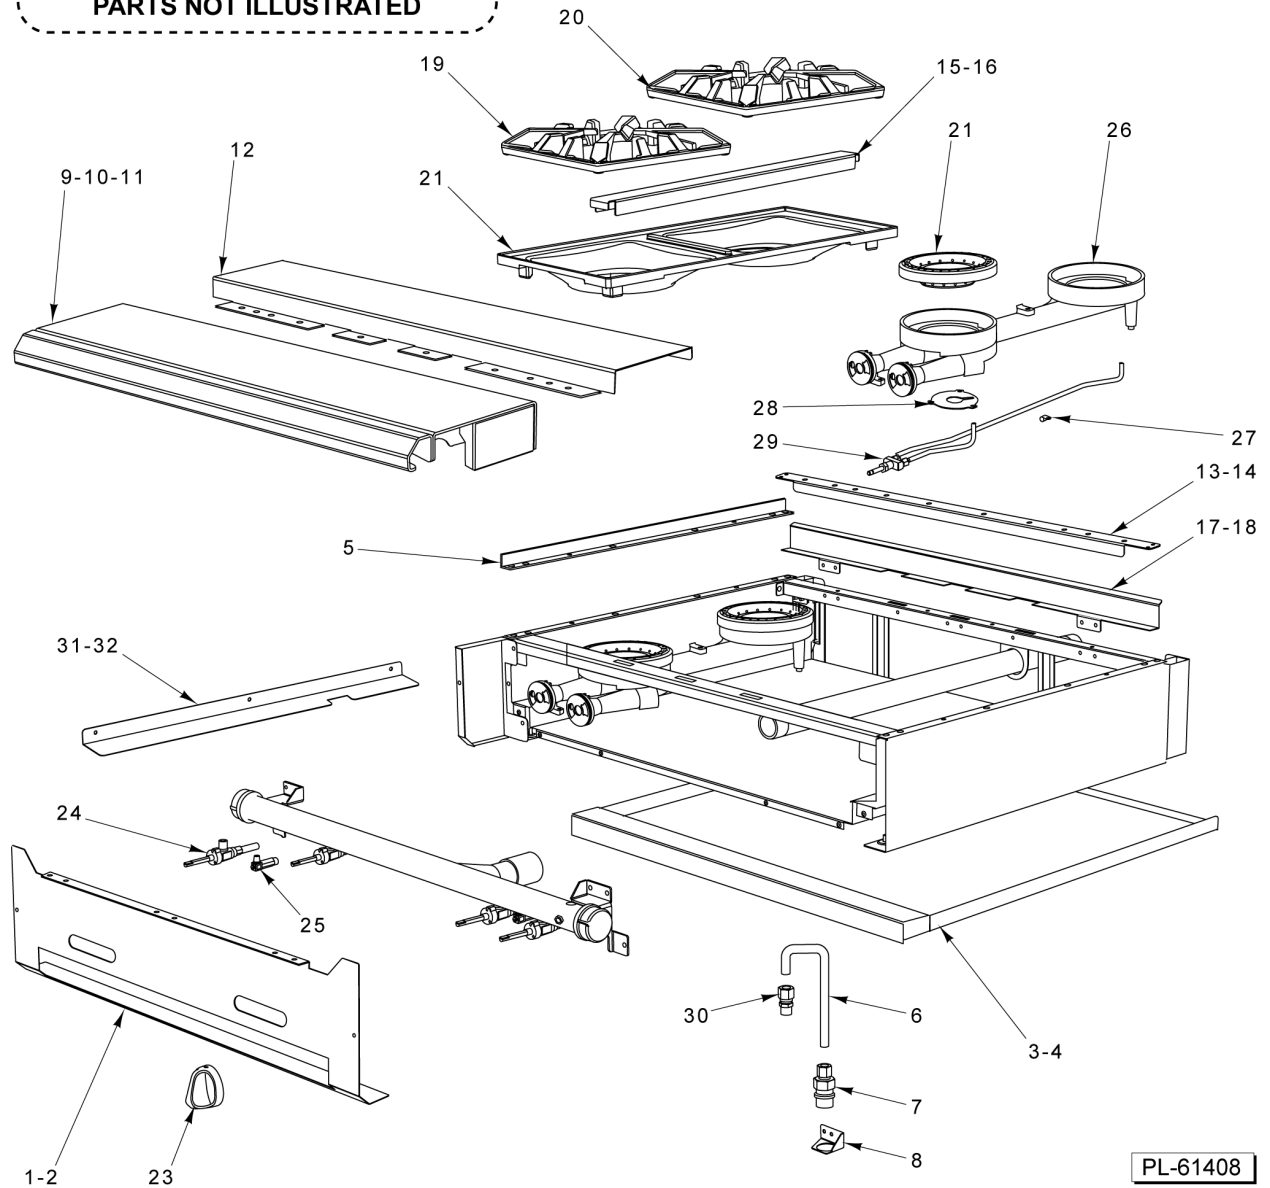

33 00-957067-000G1 Riser - Stub 36 In
34 00-957065-000G1 Riser - Stub 18 In
PARTS NOT ILLUSTRATED

PL-61408

36 IN - 4 & 18 IN - 2 OPEN TOP BURNER

36 IN - 4 & 18 IN - 2 OPEN TOP BURNER

ILLUS.	PART NO.	NAME OF PART	AMT.
PL-61408			
1	00-957573-00001	Manifold Cover 36" (4 Open Top Burner).....	1
2	00-957564-00001	Manifold Cover 18" (2 Open Top Burner).....	1
3	00-499006-000G2	Tray - Crumb (SST) 36" (4 Open Top Burner).....	1
4	00-956696-000G2	Tray - Crumb (SST) 18" (2 Open Top Burner).....	AR
5	00-497984-00001	Retainer - Grate.....	2
6	00-426509-00010	Tube - Flex 1/2" O.D. 10" Lg.....	1
7	00-499555-00001	Disconnect - Gas Female.....	1
8	00-499047-00001	Bracket - Disconnect.....	1
9	00-499425-000G1	Front Top Assy. 36" (4 Open Top Burner).....	1
10	00-957235-000G1	Front Top Assy - Condiment Rail 36" (4 Open Top Burner).....	4
11	00-956658-000G1	Front Top Assy 18" (2 Open Top Burner).....	AR
12	00-957239-000G1	Front Top Slide Rail Assy.....	4
13	00-499001-00004	Support - (4) OTB Burner (SST).....	1
14	00-956690-00001	Support - (2) OTB Burner (SST).....	1
15	00-499493-00001	Support - Grate (Alum.).....	1
16	00-499493-00002	Support - Grate (SST).....	1
17	00-499615-00002	Deflector - Rear (SST) 36" (4 Open Top Burner).....	1
18	00-956697-00002	Deflector - Rear (SST) 36" (4 Open Top Burner).....	1
19	00-959326-00001	Grate Front 18 in.....	AR
20	00-959326-00002	Grate Rear 18 in.....	AR
*21	NLA Bowl	Bowl - 18" Double Order Grate Front (#19) and Rear (#20).....	AR
22	00-957343-00002	Burner - Head 6".....	AR
23	00-499712-00001	Knob - HD Burner.....	AR
**24	00-957367-00001	Valve - Burner.....	AR
25	00-499970-00001	Valve - Pilot Quick Disconnect.....	AR
26	00-957398-000G1	Venturi Assy.....	1
27	00-402558-00004	Clip - Tubing.....	AR
28	00-958073-00001	Plate - Restrictor.....	1
29	00-959108-000G1	Pilot - Kit Open Top Burners.....	1
30	FP-012-02	Fitting - Tube 1/2 TBG X 3/8 MPT.....	1
31	00-499002-00003	Deflector - HD Splash L.H. (SST).....	1
32	00-499002-00004	Deflector - HD Splash R.H. (SST).....	1
33	00-957067-000G1	Riser - Stub 36" W/Alum. Back 36" (4 Open Top Burner).....	1
34	00-957065-000G1	Riser - Stub 18" W/Alum. Back 36" (4 Open Top Burner).....	1
35	00-010901-00042	Orifice - Spud (Nat. Gas) FOR SEA LEVEL TO 2499'.....	1
36	00-010901-00052	Orifice - Spud (LP Gas) FOR SEA LEVEL TO 2499'.....	1

* Bowl - 18" Double is now designed into Front and Rear Grate.

** Must Order Orifice Spud Separately Item 35 for Natural and Item 36 for