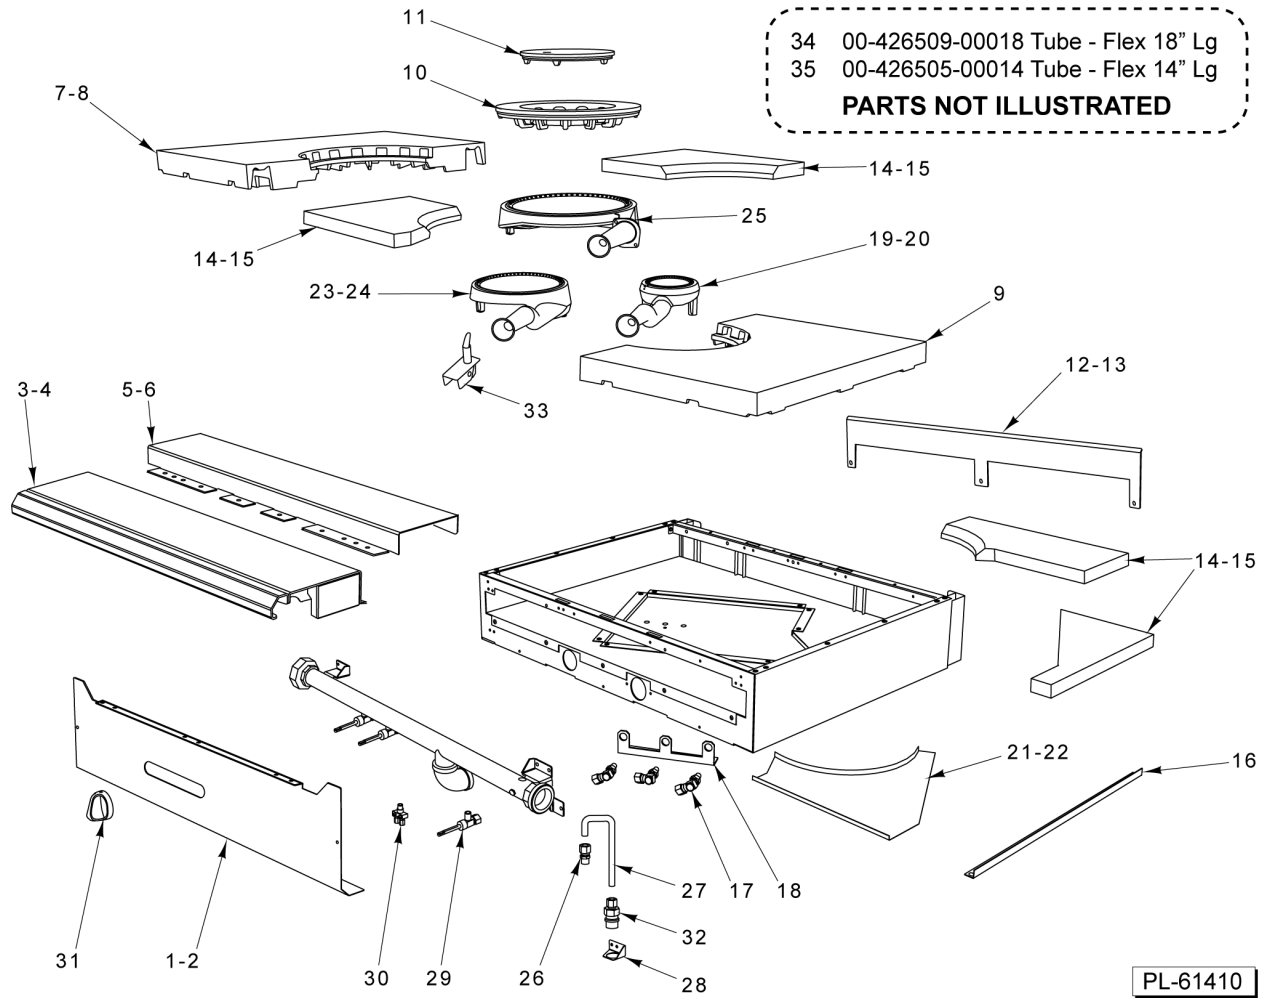

18/36 IN FRENCH TOP RADIAL FIN HOT TOP

18/36 IN FRENCH TOP RADIAL FIN HOT TOP

ILLUS. PL-61410	PART NO.	NAME OF PART	AMT.
1	00-957576-00001	Cover - Manifold W/Rail 36" Radial Fin. Hot Top.....	1
2	00-957563-00001	Cover Manifold 18" Radial Fin. Hot Top.....	1
3	00-499425-000G1	Front Top Assy. 36" Radial Fin. Hot Top.....	1
4	00-956658-000G1	Front Top Assy 18" Radial Fin. Hot Top.....	1
5	00-957235-000G1	Front Top Assy - Condiment Rail.....	1
6	00-957239-000G1	Front Top Slide Rail Assy.....	1
7	00-499814-00001	Casting - LH Radial Fin. 36" 36" Radial Fin. Hot Top.....	1
8	00-956800-00001	Casting - Radial Fin. 18" Radial Fin. Hot Top.....	1
9	00-499814-00002	Casting - RH Radial Fin. 36".....	1
10	00-400705-00001	Ring (Top).....	1
11	00-715211-000GR	Plate - Top.....	1
12	00-956809-00002	Deflector - Radial Fin. Rear 36" Radial Fin. Hot Top.....	1
13	00-956663-00001	Deflector - Radial Fin. 18" Radial Fin. Hot Top.....	1
14	00-956622-000G1	Brick Set 36" Radial Fin. Hot Top.....	1
15	00-956799-000G1	Brick Set 18" Radial Fin. Hot Top.....	1
16	00-497984-00001	Retainer - Grate.....	1
17	00-719383	Elbow 3/8 Orifice W/O Plug.....	1
	00-404079-0000F	Elbow 7/16 Orifice W/O Plug - 5/8 nut.....	1
18	00-499810-00002	Bracket - Pilot.....	1
19	00-957801-000G1	Burner - Inner, Radial Fin 36" Radial Fin. Hot Top.....	1
20	00-956794-00001	Burner - 18" Inner 18" Radial Fin. Hot Top.....	1
21	00-957946-000G1	Plate - Aeration Assy. 36" Radial Fin. Hot Top.....	1
22	00-957710-000G1	Plate - Aeration, Assy. 18" Radial Fin. Hot Top.....	1
23	00-409413-000G1	Burner 36" Radial Fin. Hot Top.....	1
24	00-956793-00001	Burner - 18" Outer 18" Radial Fin. Hot Top.....	1
25	00-409412-000G1	Burner - Top Outer.....	1
26	FP-012-02	Fitting - Tube 1/2 TBG X 3/8 MPT.....	1
27	00-426509-00010	Tube - Flex 1/2" O.D. 10" Lg.....	1
28	00-499047-00001	Bracket - Disconnect.....	1
29	00-408379-00004	Valve - Burner (Top).....	3
30	00-957814-00001	Valve - Dual Pilot.....	1
31	00-499712-00001	Knob - HD Burner.....	3
32	00-499555-00001	Disconnect - Gas Female.....	1
33	00-409839-00003	Burner - Pilot.....	3
34	00-426509-00018	Tube - Flex 1/2" O.D. 18" Lg.....	3
35	00-426505-00014	Tube - Flex 1/4" O.D. 14" Lg.....	2