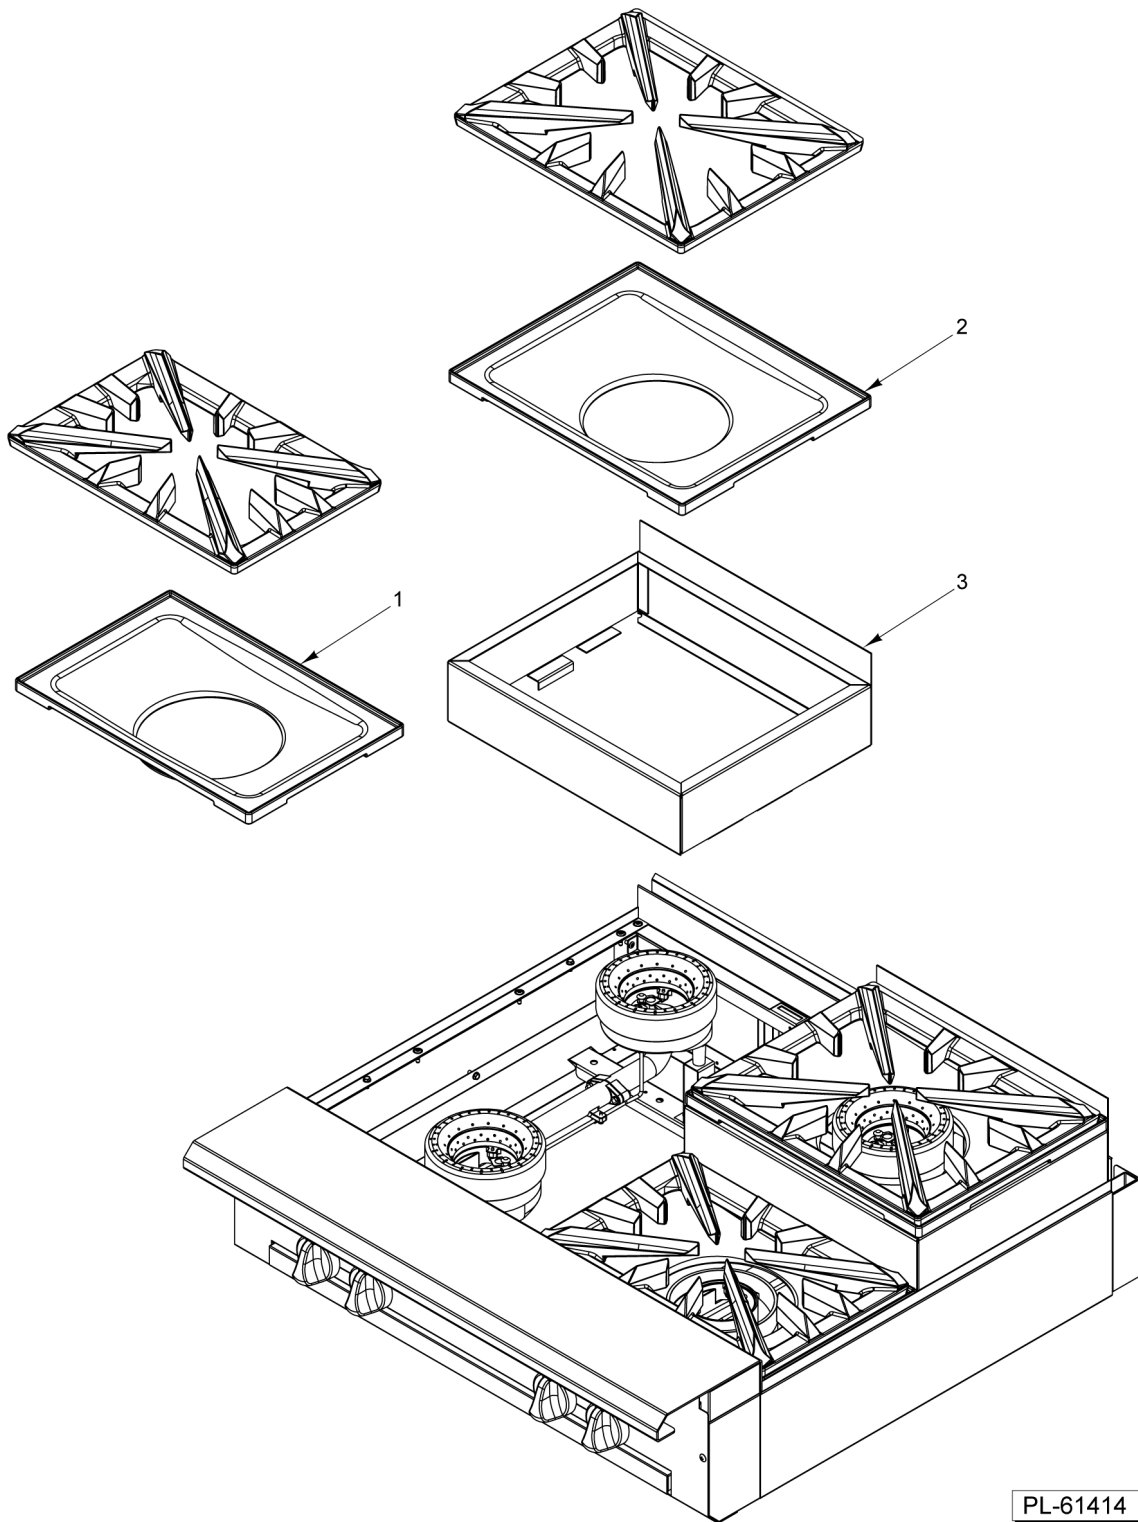

PARTS NOT ILLUSTRATED

PL-61413

12/18/24/36 IN WORK TOP

12/18/24/36 IN WORK TOP

ILLUS. PL-61413	PART NO.	NAME OF PART	AMT.
1	00-497984-00001	Retainer - Grate.....	2
2	00-499615-00002	Deflector - Rear (SST) (36" Work Top).....	1
3	00-956725-00002	Deflector - Rear (SST) (24" Work Top).....	1
4	00-956697-00002	Deflector - Rear (SST) (18" Work Top).....	1
5	00-499935-00002	Deflector - Rear (SST) (12" Work Top).....	1
6	FP-012-02	Fitting - Tube 1/2 TBG X 3/8 MPT.....	1
7	00-426509-00010	Tube - Flex 1/2" O.D. 10" Lg.....	1
8	00-957590-00001	Cover Manifold (36" Work Top).....	1
9	00-957572-00001	Cover Manifold (24" Work Top).....	1
10	00-957566-00001	Cover - Manifold (18" Work Top).....	1
11	00-957558-00001	Cover - Manifold (12" Work Top).....	1
12	00-956639-000G1	Work Top Assy. 36".....	1
13	00-956639-000G2	Work Top Assy. 24".....	1
14	00-956639-000G3	Work Top Assy. 18".....	1
15	00-956639-000G4	Work Top Assy. 12".....	1
16	00-499555-00001	Disconnect - Gas Female.....	1
17	00-499047-00001	Bracket - Disconnect.....	1
18	00-499425-000G1	Front Top Assy. (36" Work Top).....	1
19	00-957235-000G1	Front Top Assy - Condiment Rail (36" Work Top).....	1
20	00-956705-000G1	Front Top Assy. (24" Work Top).....	1
21	00-957357-000G1	Front Top Assy. - Condiment Rail (24" Work Top).....	1
22	00-956658-000G1	Front Top Assy (18" Work Top).....	1
23	00-499966-000G1	Front Top Assy. (12" Work Top).....	1
24	00-957067-000G1	Riser - Stub 36" W/Alum. Back.....	1
25	00-957066-000G1	Riser - Stub 24" W/Alum. Back.....	1
26	00-957065-000G1	Riser - Stub 18" W/Alum. Back.....	1
27	00-957064-000G1	Riser - Stub 12" W/Alum. Back.....	1

PL-61414

18/36 IN STEP UP OPEN TOP BURNER

18/36 IN STEP UP OPEN TOP BURNER

ILLUS.	PART NO.	NAME OF PART	AMT.
PL-61414			
1	00-957882-00001	Bowl - Front 18" Step Up.....	2
2	00-957881-00001	Bowl - Rear 18" Step Up.....	2
3	00-957877-000G1	Frame - 18" Step Up.....	2