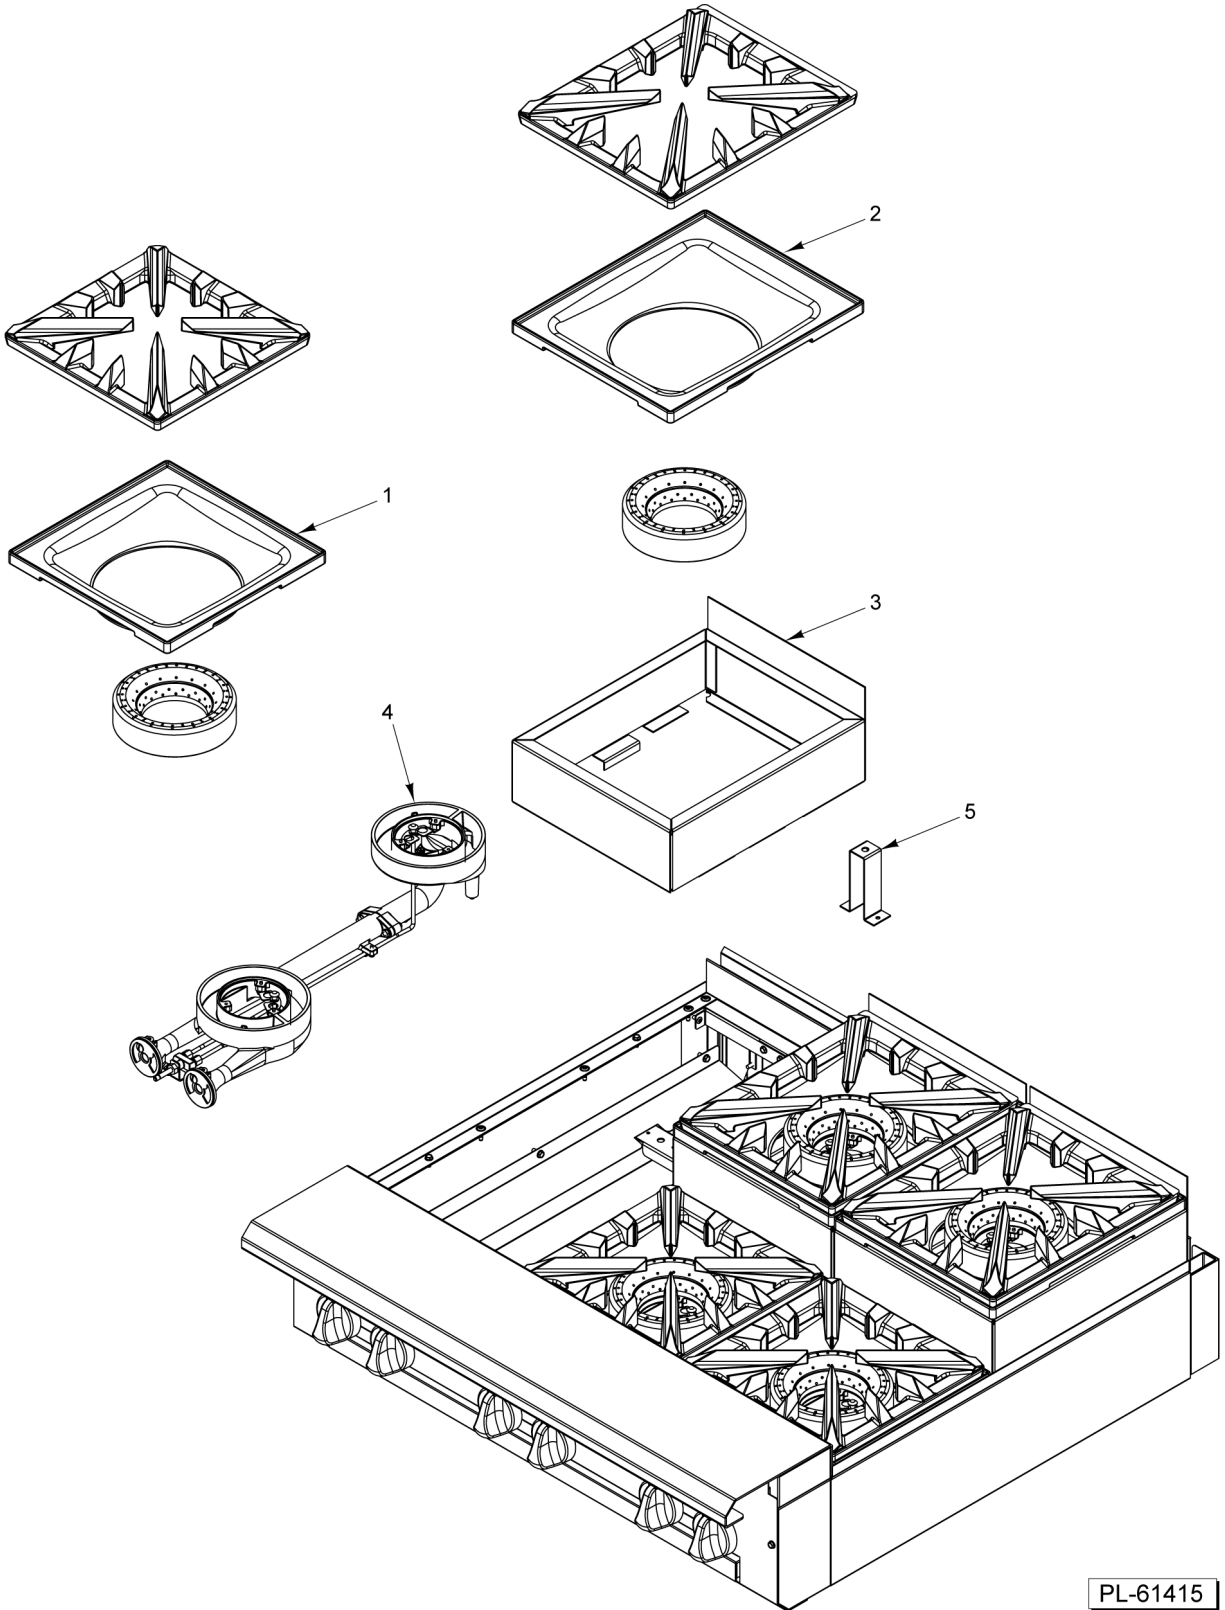

PARTS NOT ILLUSTRATED

PL-61413

12/18/24/36 IN WORK TOP

12/18/24/36 IN WORK TOP

ILLUS. PL-61413	PART NO.	NAME OF PART	AMT.
1	00-497984-00001	Retainer - Grate.....	2
2	00-499615-00002	Deflector - Rear (SST) (36" Work Top).....	1
3	00-956725-00002	Deflector - Rear (SST) (24" Work Top).....	1
4	00-956697-00002	Deflector - Rear (SST) (18" Work Top).....	1
5	00-499935-00002	Deflector - Rear (SST) (12" Work Top).....	1
6	FP-012-02	Fitting - Tube 1/2 TBG X 3/8 MPT.....	1
7	00-426509-00010	Tube - Flex 1/2" O.D. 10" Lg.....	1
8	00-957590-00001	Cover Manifold (36" Work Top).....	1
9	00-957572-00001	Cover Manifold (24" Work Top).....	1
10	00-957566-00001	Cover - Manifold (18" Work Top).....	1
11	00-957558-00001	Cover - Manifold (12" Work Top).....	1
12	00-956639-000G1	Work Top Assy. 36".....	1
13	00-956639-000G2	Work Top Assy. 24".....	1
14	00-956639-000G3	Work Top Assy. 18".....	1
15	00-956639-000G4	Work Top Assy. 12".....	1
16	00-499555-00001	Disconnect - Gas Female.....	1
17	00-499047-00001	Bracket - Disconnect.....	1
18	00-499425-000G1	Front Top Assy. (36" Work Top).....	1
19	00-957235-000G1	Front Top Assy - Condiment Rail (36" Work Top).....	1
20	00-956705-000G1	Front Top Assy. (24" Work Top).....	1
21	00-957357-000G1	Front Top Assy. - Condiment Rail (24" Work Top).....	1
22	00-956658-000G1	Front Top Assy (18" Work Top).....	1
23	00-499966-000G1	Front Top Assy. (12" Work Top).....	1
24	00-957067-000G1	Riser - Stub 36" W/Alum. Back.....	1
25	00-957066-000G1	Riser - Stub 24" W/Alum. Back.....	1
26	00-957065-000G1	Riser - Stub 18" W/Alum. Back.....	1
27	00-957064-000G1	Riser - Stub 12" W/Alum. Back.....	1

PL-61414

18/36 IN STEP UP OPEN TOP BURNER

18/36 IN STEP UP OPEN TOP BURNER

ILLUS.	PART NO.	NAME OF PART	AMT.
PL-61414			
1	00-957882-00001	Bowl - Front 18" Step Up.....	2
2	00-957881-00001	Bowl - Rear 18" Step Up.....	2
3	00-957877-000G1	Frame - 18" Step Up.....	2