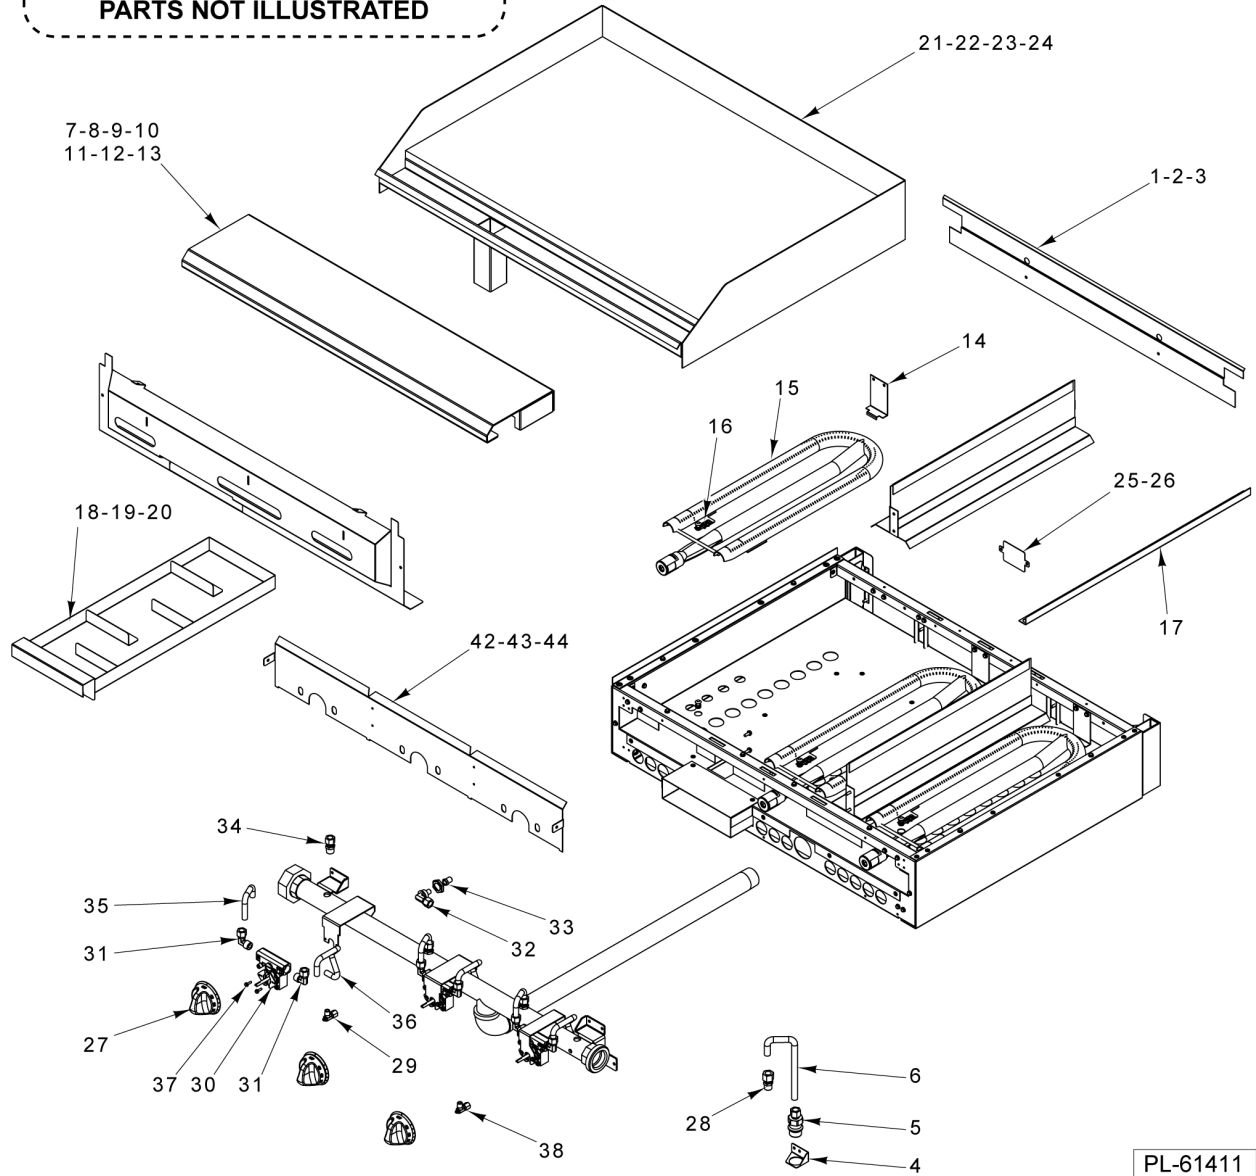

45 00-788541-0000A Tube - Pilot Flex
46 00-956939-00002 Tube - Pilot Flex

PARTS NOT ILLUSTRATED

PL-61411

18/24/36 IN THERMO CONTROL GRIDDLE TOP

18/24/36 IN THERMO CONTROL GRIDDLE TOP

ILLUS. PL-61411	PART NO.	NAME OF PART	AMT.
1	00-957961-00001	Panel - Rear Closure 36" (Alum.) (36" Griddle Top).....	1
2	00-957989-00001	Panel - Rear Closure 24" (24" Griddle Top).....	1
3	00-957993-00001	Panel - Rear Closure 18" (18" Griddle Top).....	AR
4	00-499047-00001	Bracket - Disconnect.....	1
5	00-499555-00001	Disconnect - Gas Female.....	1
6	00-426509-00010	Tube - Flex 1/2" O.D. 10" Lg.....	1
7	00-499425-000G1	Front Top Assy. (36" Griddle Top).....	1
8	00-956705-000G1	Front Top Assy. (24" Griddle Top).....	1
9	00-956658-000G1	Front Top Assy (18" Griddle Top).....	1
10	00-957235-000G1	Front Top Assy - Condiment Rail (36" Griddle Top).....	1
11	00-957239-000G1	Front Top Slide Rail Assy. (36" Griddle Top).....	1
12	00-957357-000G1	Front Top Assy. - Condiment Rail (24" Griddle Top).....	1
13	00-957235-000G1	Front Top Assy - Condiment Rail (18" Griddle Top).....	1
14	00-499112-00001	Bracket - Griddle Burner Support.....	3
15	00-499635-00001	Griddle Burner Assy.....	3
16	00-413302-00001	Clip - Pilot Mounting.....	3
17	00-497984-00001	Retainer - Grate.....	2
18	00-957982-000G4	Grease Drawer Assy. (36" Griddle Top).....	1
19	00-956709-000G4	Grease Drawer Assy. (24" Griddle Top).....	1
20	00-956677-000G4	Grease Drawer Assy. (18" Griddle Top).....	1
21	00-499622-000G2	36 In Griddle Assy.....	1
22	00-499957-000G2	24 In Griddle Assy.....	1
23	00-956674-000G2	18 In Griddle Assy.....	1
24	00-957170-000G1	Griddle Baffle Assy. Center.....	2
25	00-956662-00001	Cover - Rear Manifold.....	1
26	00-956710-00001	Cover - Hot Top 24" Griddle.....	1
27	00-499488-00002	Knob - Gas Thermostat.....	3
28	FP-012-02	Fitting - Tube 1/2 TBG X 3/8 MPT.....	1
29	00-404193-00001	Valve - Pilot.....	3
30	00-499488-00001	Thermostat - Gas.....	3
31	FP-085-68	Fitting- Elbow (7/16 TBG X 3/8 MPT).....	6
32	00-404079-0000F	Nozzle.....	3
33	00-418051-0000F	Hood - Orifice.....	3
34	FP-085-42	Fitting - Tube (7/16 TBG X 3/8 MPT).....	3
35	00-426508-00006	Tube - Flex 7/16" O.D. 6" Lg.....	3
36	00-426508-00010	Tube - Flex 7/16" O.D. 10" Lg.....	3
37	SD-036-79	Self-Tapping Screw 6-32 x 1/2 Type TT Hex Hd. (SST).....	6
38	FP-085-53	Pipe Plug 1/8.....	1
39	00-957604-000G2	Cover - Manifold 36" Thermo Griddle (Condiment Rail).....	1
40	00-957602-000G2	Cover - Manifold 24" Thermo Griddle (Condiment Rail).....	1
41	00-957594-000G1	Cover - Manifold 18" Thermo Griddle.....	1
42	00-957396-00002	Baffle - Griddle.....	1
43	00-957988-00002	Baffle - 24" Forward Griddle.....	1
44	00-957992-00002	Baffle - 18" Forward Griddle.....	1
45	00-788541-0000A	Tube - Pilot, Flex (W/Tip).....	2
46	00-956939-00002	Tube - Pilot, Flex (W/Tip).....	1