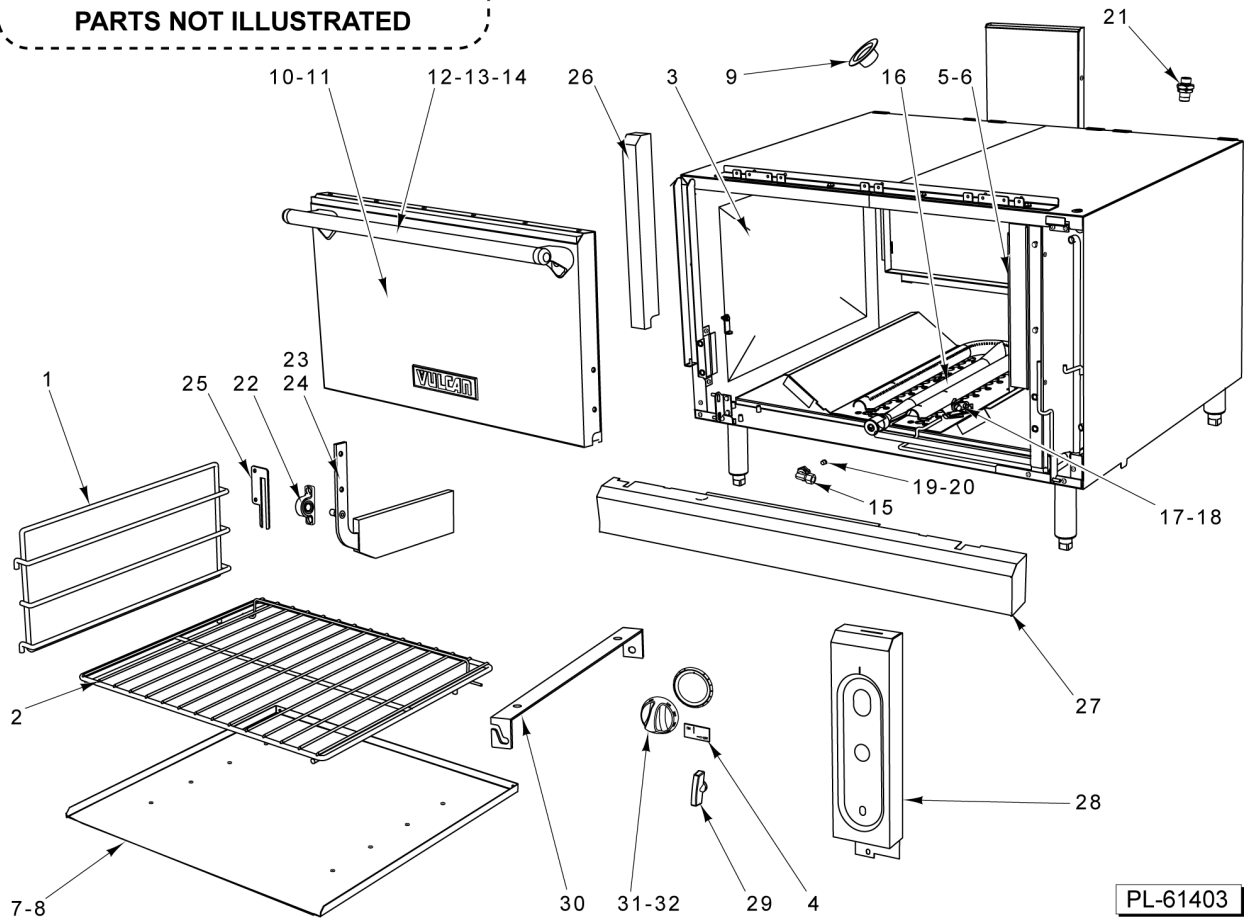

33	00-413112-00012	Leg
34	00-497001-00001	Caster W/O Brake
35	00-497001-00002	Caster W/ Brake
36	00-499516-000G1	Flue Assy.
37	00-499667-00001	Plate - Hearth

PARTS NOT ILLUSTRATED

S MODEL OVEN

S MODEL OVEN

ILLUS. PL-61403	PART NO.	NAME OF PART	AMT.
1	00-499468-00001	Support - Wire Rack.....	2
2	00-499517-00002	Rack, Oven.....	1
3	00-499467-00001	Oven - Side Liner R/H (Porcelain).....	1
4	00-414708-00001	Plate - On-Off.....	1
5	00-499467-00002	Oven - Side Liner L/H (Porcelain).....	1
6	00-499467-00004	Oven - Side Liner L/H (SST).....	1
*7	00-499800-000G1	Bottom Liner (Porcelain).....	1
8	00-499800-000G2	Bottom Liner (SST).....	1
*9	00-405930-00001	Eyelet - Brass.....	1
10	00-499513-000G3	Door W/O Handle.....	1
11	00-499513-000G4	Door W/O Handle (SST).....	1
12	00-956635-00001	Handle - Oven Door.....	1
13	SD-032-07	Self-Tapping Screw 10-24 x 1/2 Hex. Hex Washer Hd., Type TT.....	2
14	NS-047-70	Lock Nut 10-24 Hex.....	2
15	00-404079-0000F	Nozzle, 90 Deg. Burner.....	1
16	00-497891-00001	Burner - Oven.....	1
17	00-412787-00001	Pilot - Oven (NAT).....	1
18	00-412787-00002	Pilot - Oven (LP).....	1
19	00-010901-00031	Orifice - Spud (31 Drill) (Sea Level - 2499 Ft.)(NAT).....	1
20	00-010901-00047	Orifice - Spud (47 Drill) (Sea Level - 2499 Ft.) (LP).....	1
21	00-499554-00001	Disconnect - Main Male Q.....	1
22	00-497906-00001	Bearing - Pillow Block.....	2
23	00-499512-000G3	Counterweight - Oven L.H.....	1
24	00-499512-000G4	Counterweight - Oven R.H.....	1
25	00-499452-00001	Coverplate.....	1
26	00-958353-00001	Cover - Moulian Panel.....	1
27	00-958470-000G1	Kick Panel.....	1
28	00-499507-00001	Panel - Oven Control.....	1
29	00-413157-00001	Knob - Shut Off.....	1
30	00-497883-00001	Bracket - Thermostat Bulb.....	1
31	00-961928-00550	Knob - Oven 550 Deg. F.....	1
32	00-961928-00650	Knob - Oven 650 Deg. F.....	1
33	00-413112-00012	Leg - Plate Mount (6 In.).....	4
34	00-497001-00001	Caster W/O Brake (5 In.).....	AR
35	00-497001-00002	Caster W/ Brake, Swivel (5 In.).....	AR
36	00-499516-000G1	Flue Assy.....	1
37	00-499667-00001	Plate - Hearth.....	1

* No Longer Available