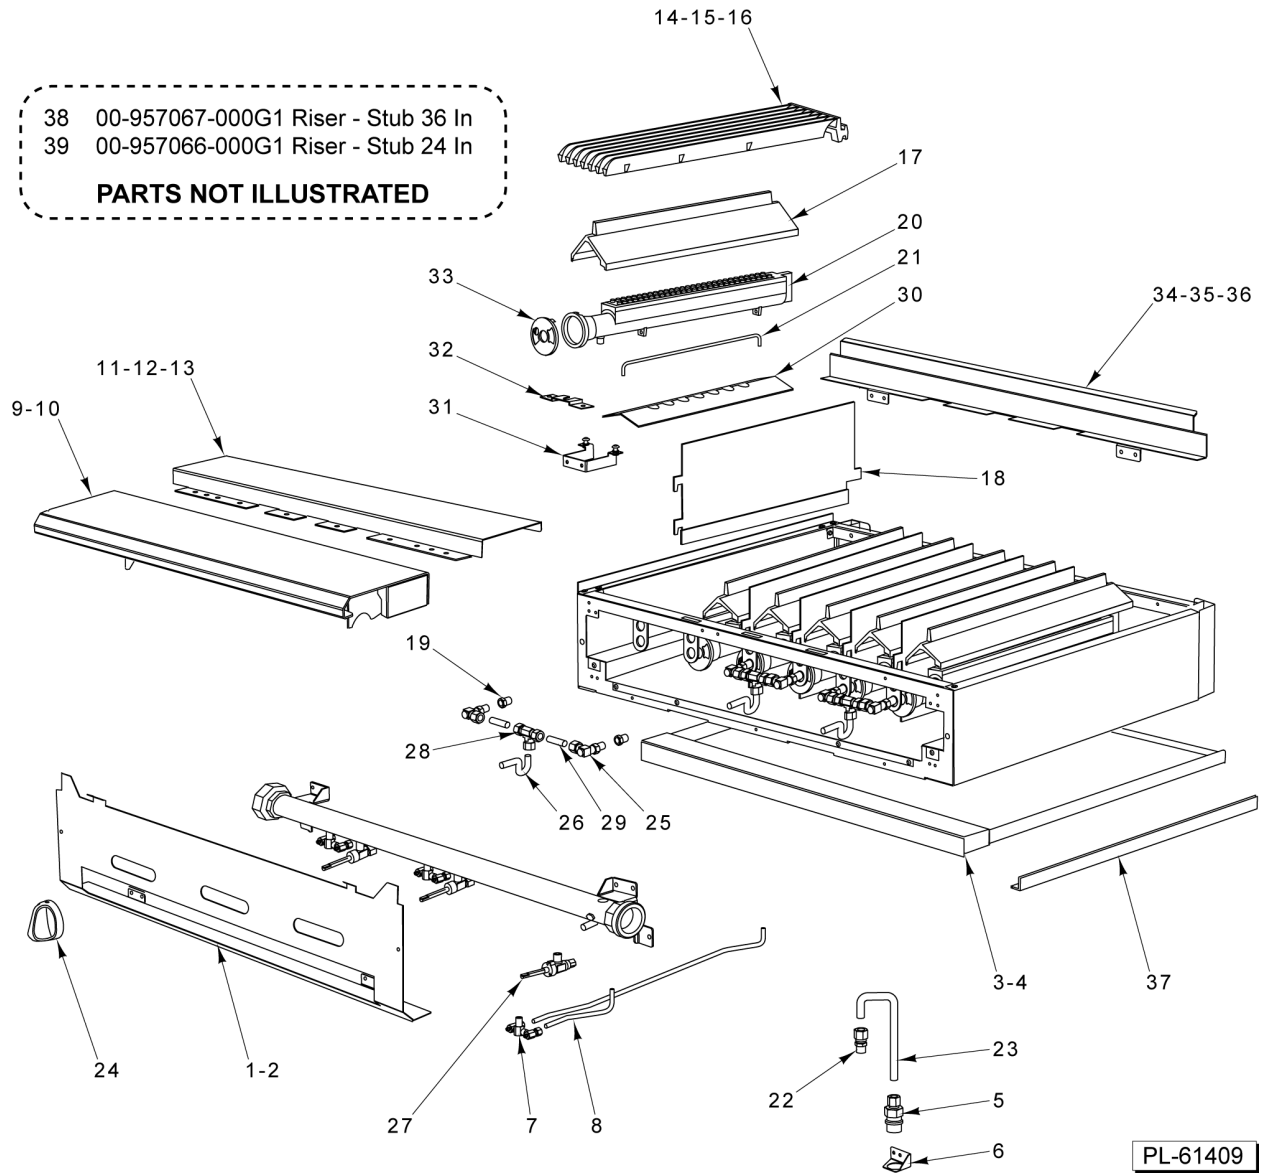

24/36 IN CHAR BROILER

24/36 IN CHAR BROILER

ILLUS. PL-61409	PART NO.	NAME OF PART	AMT.
1	00-957574-00001	Cover - Manifold 36" Char Broiler.....	1
2	00-957567-00001	Cover - Manifold 24" Char Broiler.....	1
3	00-499006-000G2	Tray - Crumb (SST) 36" Char Broiler.....	1
4	00-956724-000G2	Tray - Crumb (SST) 24" Char Broiler.....	1
5	00-499555-00001	Disconnect - Gas Female.....	1
6	00-499047-00001	Bracket - Disconnect.....	1
7	00-957814-00001	Valve - Dual Pilot.....	1
8	00-788541-0000A	Tube - Pilot, Flex (W/Tip).....	1
9	00-499425-000G1	Front Top Assy. 36" Char Broiler.....	1
10	00-956705-000G1	Front Top Assy. 24" Char Broiler.....	1
11	00-957235-000G1	Front Top Assy - Condiment Rail 36" Char Broiler.....	1
12	00-957239-000G1	Front Top Slide Rail Assy. 36" Char Broiler.....	1
13	00-957357-000G1	Front Top Assy. - Condiment Rail 24" Char Broiler.....	1
14	00-412852-00001	Grate - Top Straight.....	6
15	00-722131	Grate - Slanted 6-RIB 24" Char Broiler.....	2
16	00-710424	Grate - Slanted 7-RIB 24" Char Broiler.....	2
17	00-710407	Radiant.....	6
18	00-956614-00002	Supercharger.....	5
19	00-418051-0000F	Hood - Orifice.....	6
20	00-957413-00001	Burner Assy.....	6
21	00-710455	Burner Rod.....	6
22	FP-012-02	Fitting - Tube 1/2 TBG X 3/8 MPT.....	1
23	00-426509-00010	Tube - Flex 1/2" O.D. 10" Lg.....	1
24	00-499712-00001	Knob - HD Burner.....	3
25	00-719383	W/O Plug.....	6
26	00-722425	Tubing - Flex 3/8" X 8" Lg.....	3
27	00-957348-00001	Valve - Gas.....	3
28	00-714676	TEE, 3/8" UNION, TUBE TO TUBE.....	1
29	00-722468	NLA - Obsolete--3/8" Tube 1-1/4" Long.....	1
30	00-956748-00001	Heat Deflector.....	6
31	00-957412-00001	Bracket - Dual Pilot.....	AR
32	00-957335-00001	Stabilizer - Burner.....	6
33	00-719329	Air Mixer Assy.....	6
34	00-499615-00002	Deflector - Rear (SST) 36" Char Broiler.....	1
35	00-956725-00002	Deflector - Rear (SST) 24" Char Broiler.....	1
36	00-958442-00002	Deflector - Rear (SST) 48" Char Broiler.....	AR
37	00-499959-000G2	Retainer - Grate.....	2
38	00-957067-000G1	Riser - Stub 36" W/Alum. Back 36" Char Broiler.....	1
39	00-957066-000G1	Riser - Stub 24" W/Alum. Back 24" Char Broiler.....	1