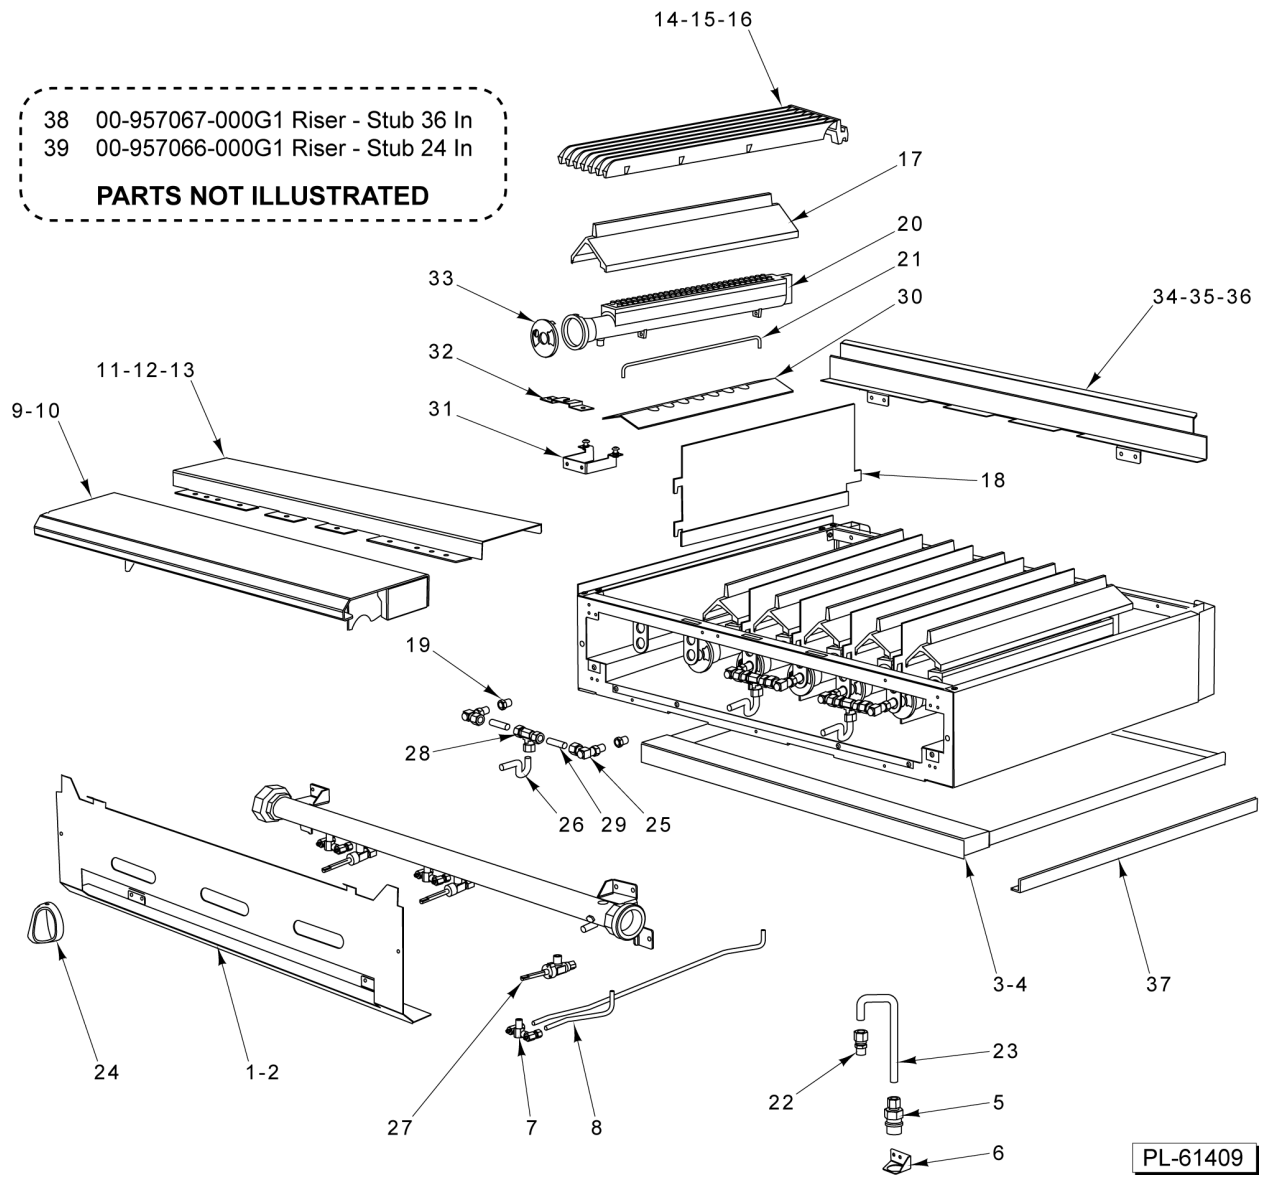

24/36 IN CHAR BROILER

24/36 IN CHAR BROILER

ILLUS. PL-61409	PART NO.	NAME OF PART	AMT.
1	00-957574-00001	Cover - Manifold 36" Char Broiler.....	1
2	00-957567-00001	Cover - Manifold 24" Char Broiler.....	1
3	00-499006-000G2	Tray - Crumb (SST) 36" Char Broiler.....	1
4	00-956724-000G2	Tray - Crumb (SST) 24" Char Broiler.....	1
5	00-499555-00001	Disconnect - Gas Female.....	1
6	00-499047-00001	Bracket - Disconnect.....	1
7	00-957814-00001	Valve - Dual Pilot.....	1
8	00-788541-0000A	Tube - Pilot, Flex (W/Tip).....	1
9	00-499425-000G1	Front Top Assy. 36" Char Broiler.....	1
10	00-956705-000G1	Front Top Assy. 24" Char Broiler.....	1
11	00-957235-000G1	Front Top Assy - Condiment Rail 36" Char Broiler.....	1
12	00-957239-000G1	Front Top Slide Rail Assy. 36" Char Broiler.....	1
13	00-957357-000G1	Front Top Assy. - Condiment Rail 24" Char Broiler.....	1
14	00-412852-00001	Grate - Top Straight.....	6
15	00-722131	Grate - Slanted 6-RIB 24" Char Broiler.....	2
16	00-710424	Grate - Slanted 7-RIB 24" Char Broiler.....	2
17	00-710407	Radiant.....	6
18	00-956614-00002	Supercharger.....	5
19	00-418051-0000F	Hood - Orifice.....	6
20	00-957413-00001	Burner Assy.....	6
21	00-710455	Burner Rod.....	6
22	FP-012-02	Fitting - Tube 1/2 TBG X 3/8 MPT.....	1
23	00-426509-00010	Tube - Flex 1/2" O.D. 10" Lg.....	1
24	00-499712-00001	Knob - HD Burner.....	3
25	00-719383	W/O Plug.....	6
26	00-722425	Tubing - Flex 3/8" X 8" Lg.....	3
27	00-957348-00001	Valve - Gas.....	3
28	00-714676	TEE, 3/8" UNION, TUBE TO TUBE.....	1
29	00-722468	NLA - Obsolete--3/8" Tube 1-1/4" Long.....	1
30	00-956748-00001	Heat Deflector.....	6
31	00-957412-00001	Bracket - Dual Pilot.....	AR
32	00-957335-00001	Stabilizer - Burner.....	6
33	00-719329	Air Mixer Assy.....	6
34	00-499615-00002	Deflector - Rear (SST) 36" Char Broiler.....	1
35	00-956725-00002	Deflector - Rear (SST) 24" Char Broiler.....	1
36	00-958442-00002	Deflector - Rear (SST) 48" Char Broiler.....	AR
37	00-499959-000G2	Retainer - Grate.....	2
38	00-957067-000G1	Riser - Stub 36" W/Alum. Back 36" Char Broiler.....	1
39	00-957066-000G1	Riser - Stub 24" W/Alum. Back 24" Char Broiler.....	1