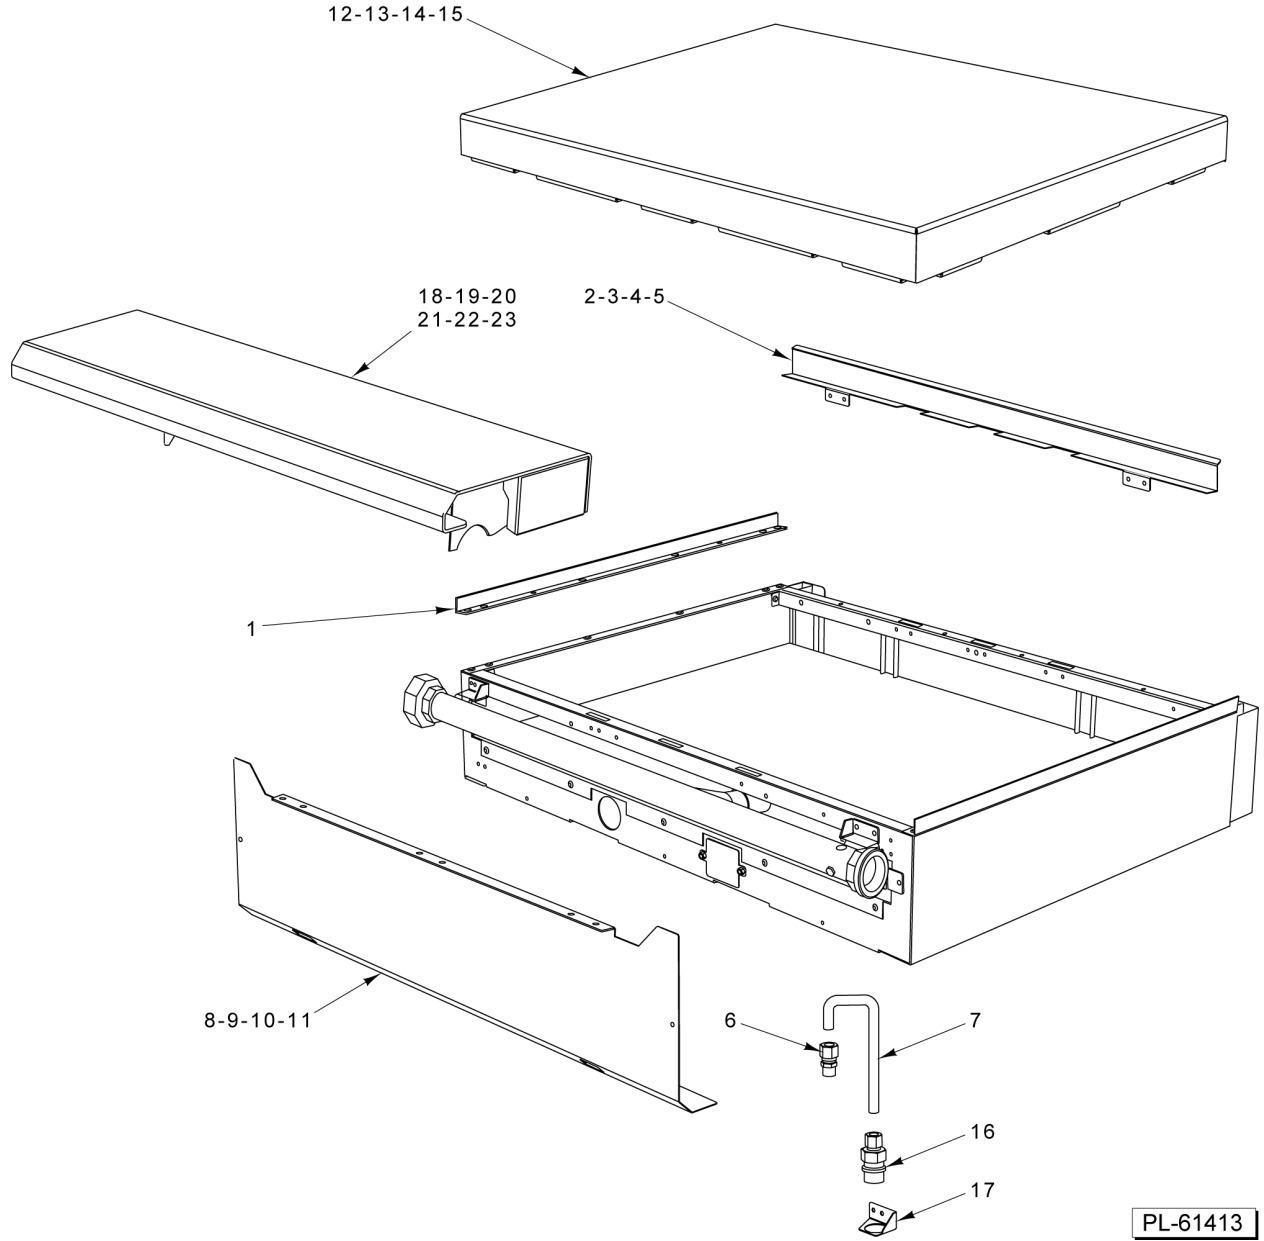

24	00-957067-000G1	Riser - Stub 36 In
25	00-957066-000G1	Riser - Stub 24 In
26	00-957065-000G1	Riser - Stub 18 In
27	00-957064-000G1	Riser - Stub 12 In

2. **PARTS NOT ILLUSTRATED**

PL-61413

12/18/24/36 IN WORK TOP

12/18/24/36 IN WORK TOP

ILLUS. PL-61413	PART NO.	NAME OF PART	AMT.
1	00-497984-00001	Retainer - Grate.....	2
2	00-499615-00002	Deflector - Rear (SST) (36" Work Top).....	1
3	00-956725-00002	Deflector - Rear (SST) (24" Work Top).....	1
4	00-956697-00002	Deflector - Rear (SST) (18" Work Top).....	1
5	00-499935-00002	Deflector - Rear (SST) (12" Work Top).....	1
6	FP-012-02	Fitting - Tube 1/2 TBG X 3/8 MPT.....	1
7	00-426509-00010	Tube - Flex 1/2" O.D. 10" Lg.....	1
8	00-957590-00001	Cover Manifold (36" Work Top).....	1
9	00-957572-00001	Cover Manifold (24" Work Top).....	1
10	00-957566-00001	Cover - Manifold (18" Work Top).....	1
11	00-957558-00001	Cover - Manifold (12" Work Top).....	1
12	00-956639-000G1	Work Top Assy. 36".....	1
13	00-956639-000G2	Work Top Assy. 24".....	1
14	00-956639-000G3	Work Top Assy. 18".....	1
15	00-956639-000G4	Work Top Assy. 12".....	1
16	00-499555-00001	Disconnect - Gas Female.....	1
17	00-499047-00001	Bracket - Disconnect.....	1
18	00-499425-000G1	Front Top Assy. (36" Work Top).....	1
19	00-957235-000G1	Front Top Assy - Condiment Rail (36" Work Top).....	1
20	00-956705-000G1	Front Top Assy. (24" Work Top).....	1
21	00-957357-000G1	Front Top Assy. - Condiment Rail (24" Work Top).....	1
22	00-956658-000G1	Front Top Assy (18" Work Top).....	1
23	00-499966-000G1	Front Top Assy. (12" Work Top).....	1
24	00-957067-000G1	Riser - Stub 36" W/Alum. Back.....	1
25	00-957066-000G1	Riser - Stub 24" W/Alum. Back.....	1
26	00-957065-000G1	Riser - Stub 18" W/Alum. Back.....	1
27	00-957064-000G1	Riser - Stub 12" W/Alum. Back.....	1