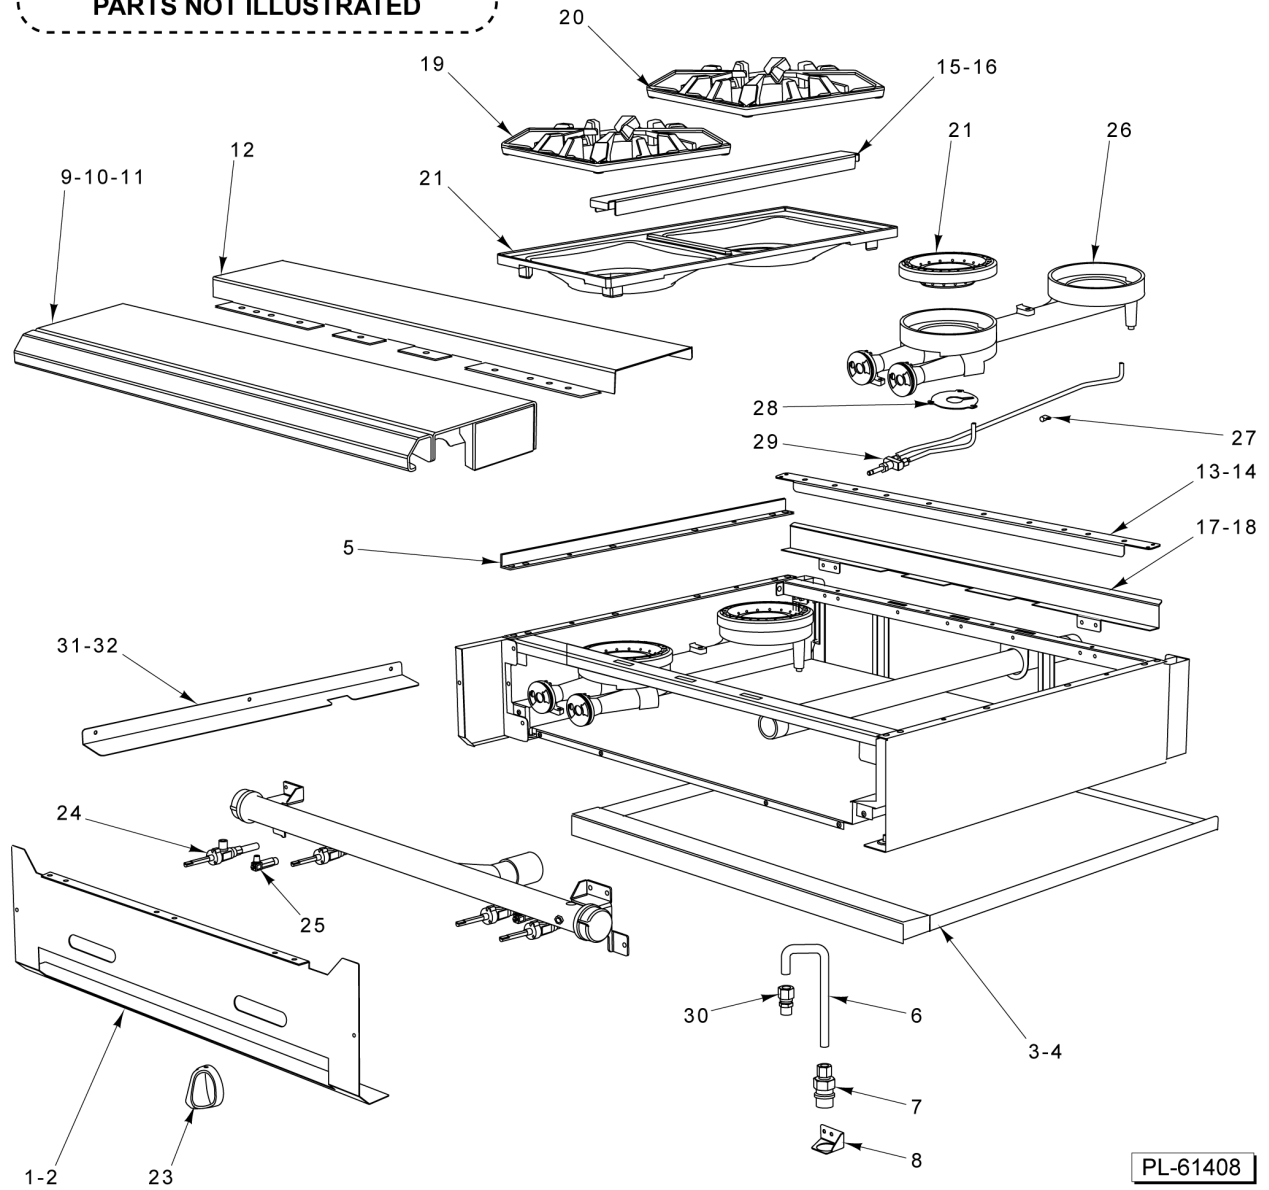

33 00-957067-000G1 Riser - Stub 36 In
34 00-957065-000G1 Riser - Stub 18 In
PARTS NOT ILLUSTRATED

PL-61408

36 IN - 4 & 18 IN - 2 OPEN TOP BURNER

36 IN - 4 & 18 IN - 2 OPEN TOP BURNER

ILLUS.	PART NO.	NAME OF PART	AMT.
PL-61408			
1	00-957573-00001	Manifold Cover 36" (4 Open Top Burner).....	1
2	00-957564-00001	Manifold Cover 18" (2 Open Top Burner).....	1
3	00-499006-000G2	Tray - Crumb (SST) 36" (4 Open Top Burner).....	1
4	00-956696-000G2	Tray - Crumb (SST) 18" (2 Open Top Burner).....	AR
5	00-497984-00001	Retainer - Grate.....	2
6	00-426509-00010	Tube - Flex 1/2" O.D. 10" Lg.....	1
7	00-499555-00001	Disconnect - Gas Female.....	1
8	00-499047-00001	Bracket - Disconnect.....	1
9	00-499425-000G1	Front Top Assy. 36" (4 Open Top Burner).....	1
10	00-957235-000G1	Front Top Assy - Condiment Rail 36" (4 Open Top Burner).....	4
11	00-956658-000G1	Front Top Assy 18" (2 Open Top Burner).....	AR
12	00-957239-000G1	Front Top Slide Rail Assy.....	4
13	00-499001-00004	Support - (4) OTB Burner (SST).....	1
14	00-956690-00001	Support - (2) OTB Burner (SST).....	1
15	00-499493-00001	Support - Grate (Alum.).....	1
16	00-499493-00002	Support - Grate (SST).....	1
17	00-499615-00002	Deflector - Rear (SST) 36" (4 Open Top Burner).....	1
18	00-956697-00002	Deflector - Rear (SST) 36" (4 Open Top Burner).....	1
19	00-959326-00001	Grate Front 18 in.....	AR
20	00-959326-00002	Grate Rear 18 in.....	AR
*21	NLA Bowl	Bowl - 18" Double Order Grate Front (#19) and Rear (#20).....	AR
22	00-957343-00002	Burner - Head 6".....	AR
23	00-499712-00001	Knob - HD Burner.....	AR
**24	00-957367-00001	Valve - Burner.....	AR
25	00-499970-00001	Valve - Pilot Quick Disconnect.....	AR
26	00-957398-000G1	Venturi Assy.....	1
27	00-402558-00004	Clip - Tubing.....	AR
28	00-958073-00001	Plate - Restrictor.....	1
29	00-959108-000G1	Pilot - Kit Open Top Burners.....	1
30	FP-012-02	Fitting - Tube 1/2 TBG X 3/8 MPT.....	1
31	00-499002-00003	Deflector - HD Splash L.H. (SST).....	1
32	00-499002-00004	Deflector - HD Splash R.H. (SST).....	1
33	00-957067-000G1	Riser - Stub 36" W/Alum. Back 36" (4 Open Top Burner).....	1
34	00-957065-000G1	Riser - Stub 18" W/Alum. Back 36" (4 Open Top Burner).....	1
35	00-010901-00042	Orifice - Spud (Nat. Gas) FOR SEA LEVEL TO 2499'.....	1
36	00-010901-00052	Orifice - Spud (LP Gas) FOR SEA LEVEL TO 2499'.....	1

* Bowl - 18" Double is now designed into Front and Rear Grate.

** Must Order Orifice Spud Separately Item 35 for Natural and Item 36 for