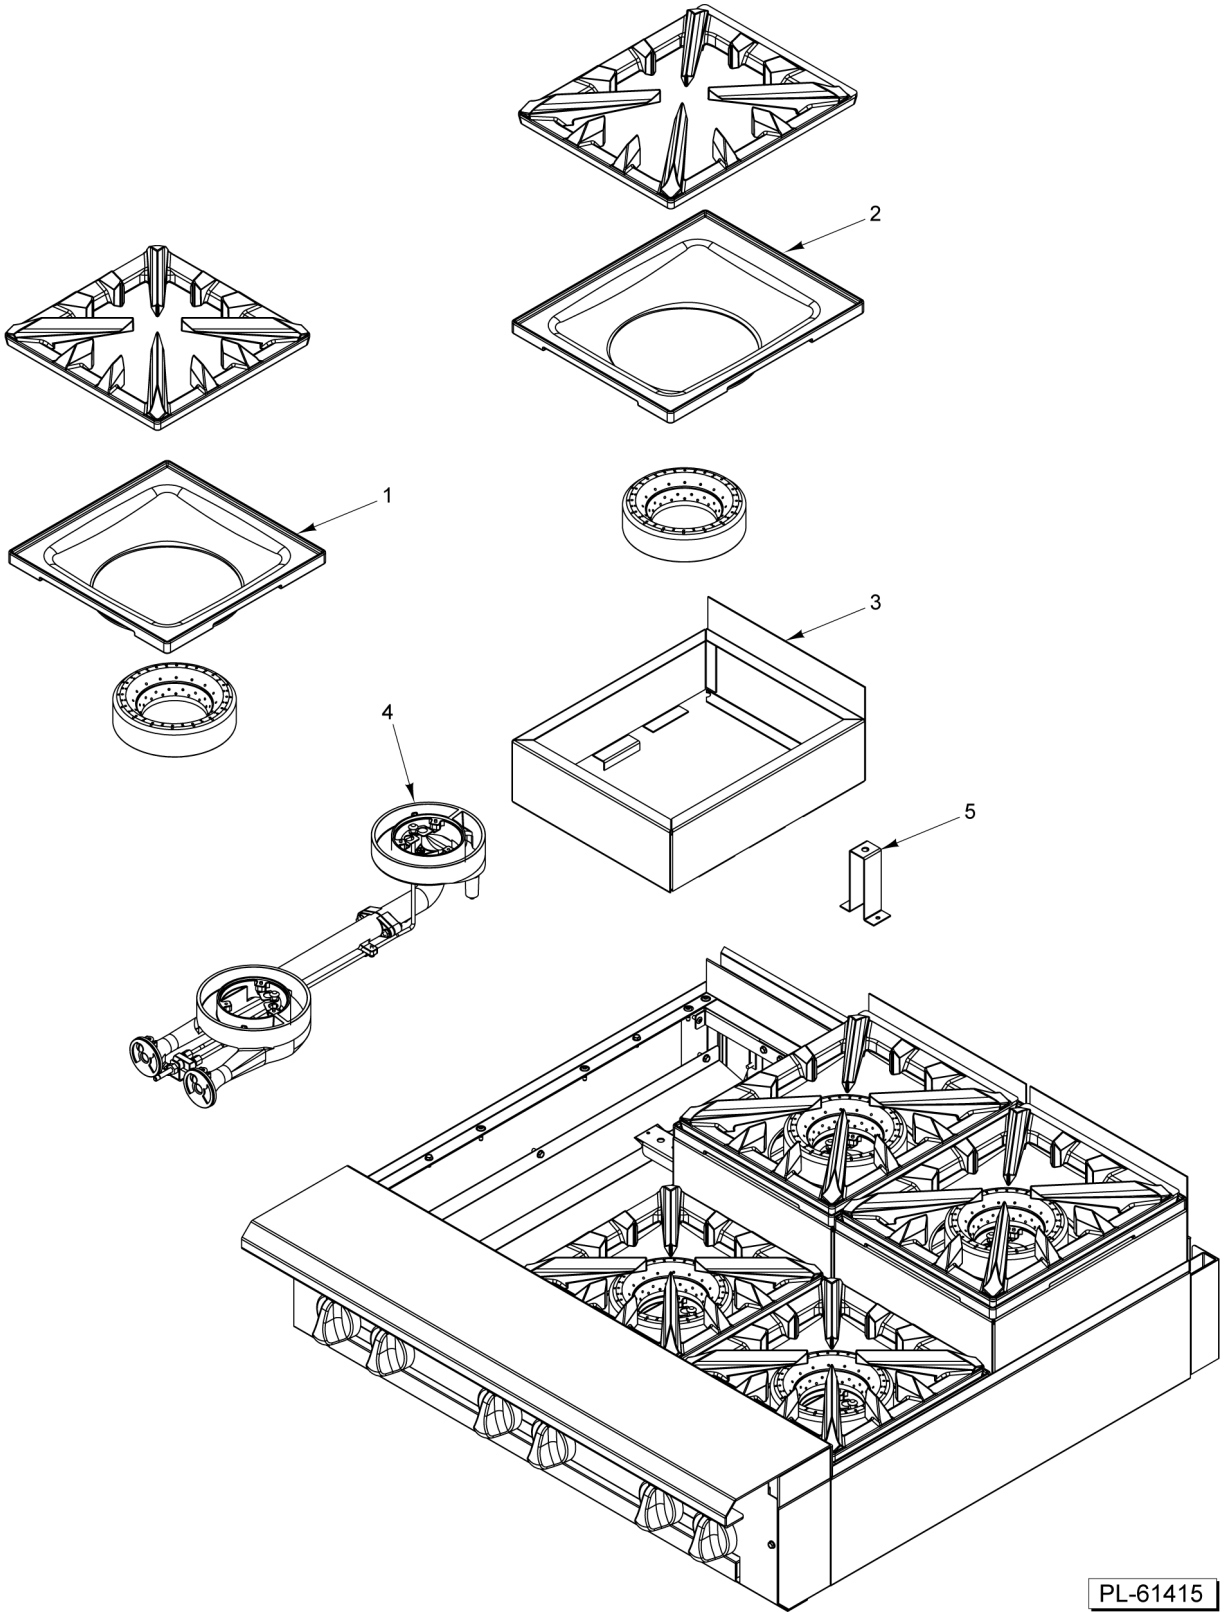

PL-61413

12/18/24/36 IN WORK TOP

12/18/24/36 IN WORK TOP

ILLUS. PL-61413	PART NO.	NAME OF PART	AMT.
1	00-497984-00001	Retainer - Grate.....	2
2	00-499615-00002	Deflector - Rear (SST) (36" Work Top).....	1
3	00-956725-00002	Deflector - Rear (SST) (24" Work Top).....	1
4	00-956697-00002	Deflector - Rear (SST) (18" Work Top).....	1
5	00-499935-00002	Deflector - Rear (SST) (12" Work Top).....	1
6	FP-012-02	Fitting - Tube 1/2 TBG X 3/8 MPT.....	1
7	00-426509-00010	Tube - Flex 1/2" O.D. 10" Lg.....	1
8	00-957590-00001	Cover Manifold (36" Work Top).....	1
9	00-957572-00001	Cover Manifold (24" Work Top).....	1
10	00-957566-00001	Cover - Manifold (18" Work Top).....	1
11	00-957558-00001	Cover - Manifold (12" Work Top).....	1
12	00-956639-000G1	Work Top Assy. 36".....	1
13	00-956639-000G2	Work Top Assy. 24".....	1
14	00-956639-000G3	Work Top Assy. 18".....	1
15	00-956639-000G4	Work Top Assy. 12".....	1
16	00-499555-00001	Disconnect - Gas Female.....	1
17	00-499047-00001	Bracket - Disconnect.....	1
18	00-499425-000G1	Front Top Assy. (36" Work Top).....	1
19	00-957235-000G1	Front Top Assy - Condiment Rail (36" Work Top).....	1
20	00-956705-000G1	Front Top Assy. (24" Work Top).....	1
21	00-957357-000G1	Front Top Assy. - Condiment Rail (24" Work Top).....	1
22	00-956658-000G1	Front Top Assy (18" Work Top).....	1
23	00-499966-000G1	Front Top Assy. (12" Work Top).....	1
24	00-957067-000G1	Riser - Stub 36" W/Alum. Back.....	1
25	00-957066-000G1	Riser - Stub 24" W/Alum. Back.....	1
26	00-957065-000G1	Riser - Stub 18" W/Alum. Back.....	1
27	00-957064-000G1	Riser - Stub 12" W/Alum. Back.....	1

18/36 IN STEP UP OPEN TOP BURNER

18/36 IN STEP UP OPEN TOP BURNER

ILLUS. PL-61414	PART NO.	NAME OF PART	AMT.
1	00-957882-00001	Bowl - Front 18" Step Up.....2	2
2	00-957881-00001	Bowl - Rear 18" Step Up.....2	2
3	00-957877-000G1	Frame - 18" Step Up.....2	2