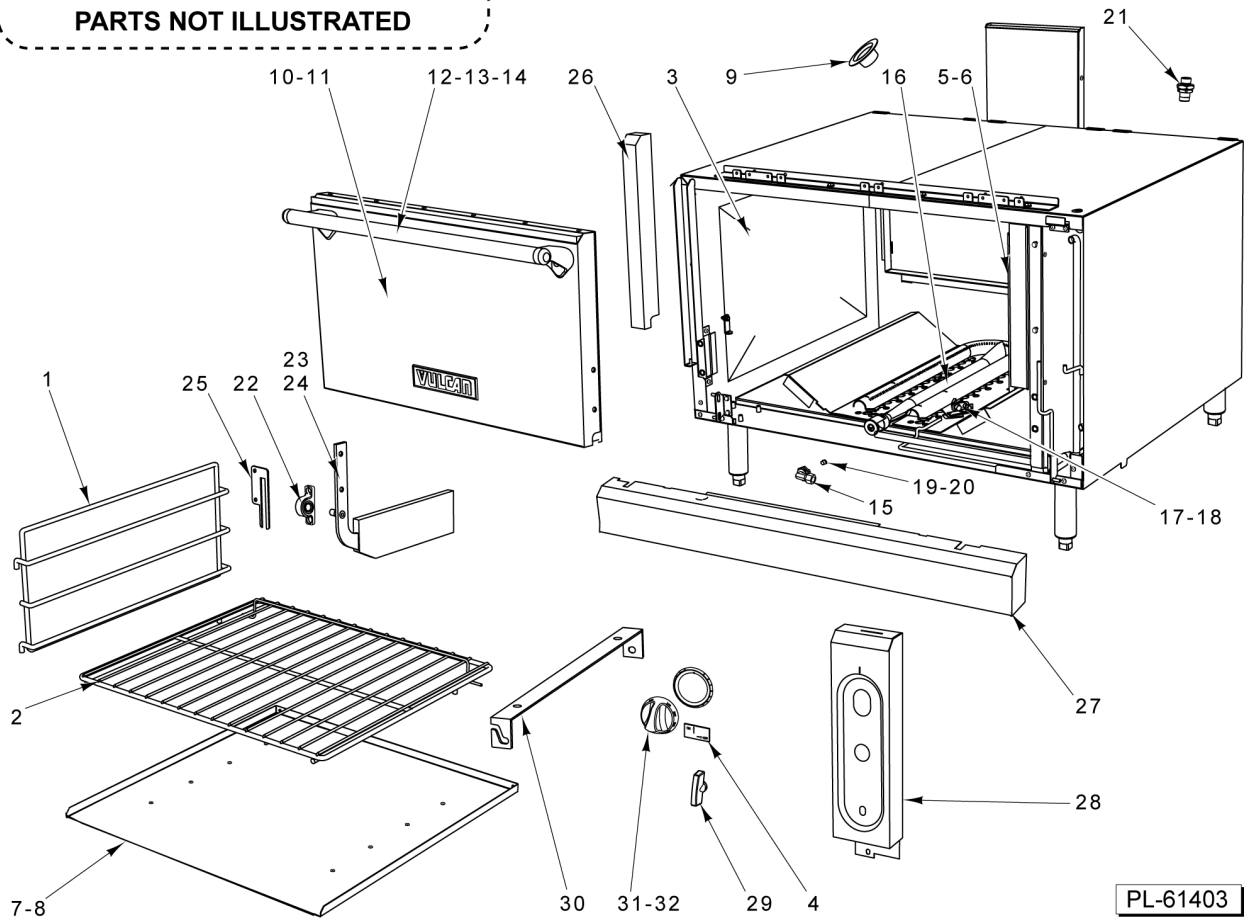

33	00-413112-00012	Leg
34	00-497001-00001	Caster W/O Brake
35	00-497001-00002	Caster W/ Brake
36	00-499516-000G1	Flue Assy.
37	00-499667-00001	Plate - Hearth

PARTS NOT ILLUSTRATED

PL-61403

S MODEL OVEN

S MODEL OVEN

ILLUS. PL-61403	PART NO.	NAME OF PART	AMT.
1	00-499468-00001	Support - Wire Rack.....	2
2	00-499517-00002	Rack, Oven.....	1
3	00-499467-00001	Oven - Side Liner R/H (Porcelain).....	1
4	00-414708-00001	Plate - On-Off.....	1
5	00-499467-00002	Oven - Side Liner L/H (Porcelain).....	1
6	00-499467-00004	Oven - Side Liner L/H (SST).....	1
*7	00-499800-000G1	Bottom Liner (Porcelain).....	1
8	00-499800-000G2	Bottom Liner (SST).....	1
*9	00-405930-00001	Eyelet - Brass.....	1
10	00-499513-000G3	Door W/O Handle.....	1
11	00-499513-000G4	Door W/O Handle (SST).....	1
12	00-956635-00001	Handle - Oven Door.....	1
13	SD-032-07	Self-Tapping Screw 10-24 x 1/2 Hex. Hex Washer Hd., Type TT.....	2
14	NS-047-70	Lock Nut 10-24 Hex.....	2
15	00-404079-0000F	Nozzle, 90 Deg. Burner.....	1
16	00-497891-00001	Burner - Oven.....	1
17	00-412787-00001	Pilot - Oven (NAT).....	1
18	00-412787-00002	Pilot - Oven (LP).....	1
19	00-010901-00031	Orifice - Spud (31 Drill) (Sea Level - 2499 Ft.)(NAT).....	1
20	00-010901-00047	Orifice - Spud (47 Drill) (Sea Level - 2499 Ft.) (LP).....	1
21	00-499554-00001	Disconnect - Main Male Q.....	1
22	00-497906-00001	Bearing - Pillow Block.....	2
23	00-499512-000G3	Counterweight - Oven L.H.....	1
24	00-499512-000G4	Counterweight - Oven R.H.....	1
25	00-499452-00001	Coverplate.....	1
26	00-958353-00001	Cover - Moulian Panel.....	1
27	00-958470-000G1	Kick Panel.....	1
28	00-499507-00001	Panel - Oven Control.....	1
29	00-413157-00001	Knob - Shut Off.....	1
30	00-497883-00001	Bracket - Thermostat Bulb.....	1
31	00-961928-00550	Knob - Oven 550 Deg. F.....	1
32	00-961928-00650	Knob - Oven 650 Deg. F.....	1
33	00-413112-00012	Leg - Plate Mount (6 In.).....	4
34	00-497001-00001	Caster W/O Brake (5 In.).....	AR
35	00-497001-00002	Caster W/ Brake, Swivel (5 In.).....	AR
36	00-499516-000G1	Flue Assy.....	1
37	00-499667-00001	Plate - Hearth.....	1

* No Longer Available