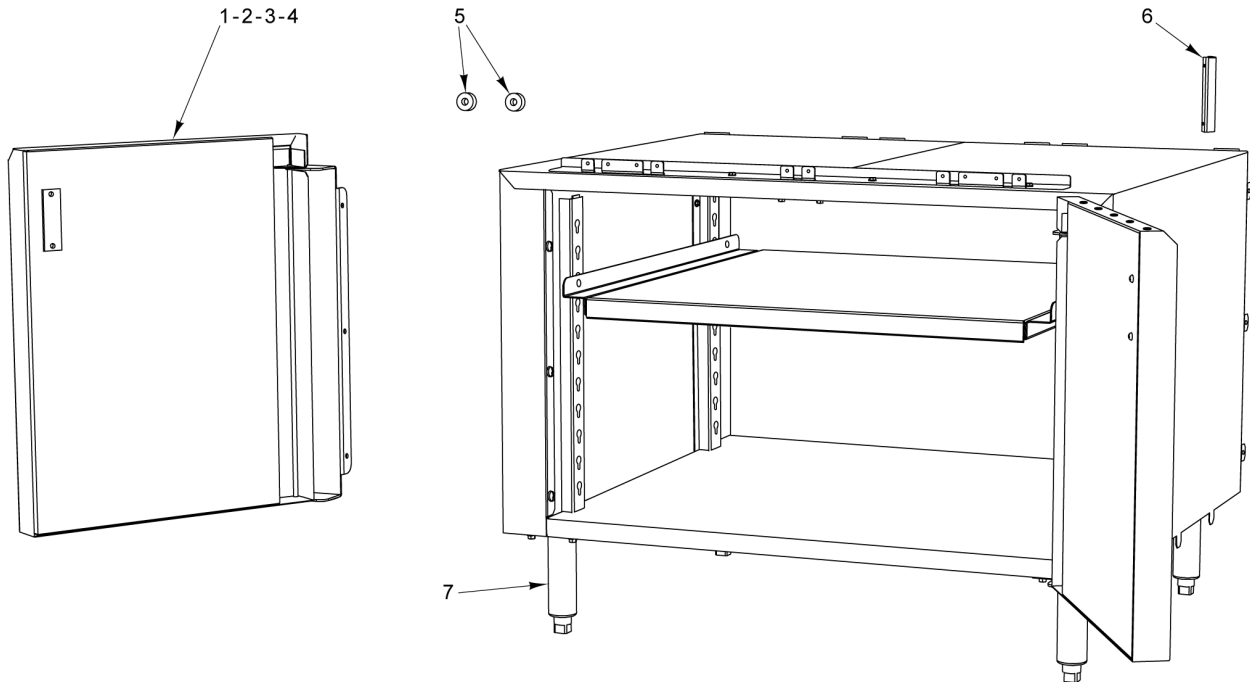

8	00-959619-000G1	Hinge Assy. (Upper)
9	00-959619-000G2	Hinge Assy. (Lower)
10	00-497001-00001	Caster W/O Brake
11	00-497001-00002	Caster W/ Brake
12	00-958094-00001	Caster W/O Brake
13	00-958094-00002	Caster W/ Brake

PARTS NOT ILLUSTRATED

PL-61402

B MODEL 12/18/24/34 IN CABINET BASE

B MODEL 12/18/24/34 IN CABINET BASE

ILLUS. PL-61402	PART NO.	NAME OF PART	AMT.
1	00-959615-000G4	Door Assy. (LH) (12 In.).....	1
2	00-959615-000G3	Door Assy. (RH) (12 In.).....	1
3	00-959615-000G2	Door Assy. (LH) (18 In.).....	1
4	00-959615-000G1	Door Assy. (RH) (18 In.).....	1
5	00-497296-000G1	Magnet Assy.....	2
6	00-959632-00001	Handle - Door Handle - Door Keeler R3122.....	2
7	00-413112-00012	Leg - Plate Mount (6 In.).....	4
8	00-959619-000G1	Hinge Assy. (Upper).....	AR
9	00-959619-000G2	Hinge Assy. (Lower).....	AR
10	00-497001-00001	Caster W/O Brake (5 In.).....	4
11	00-497001-00002	Caster W/ Brake, Swivel (5 In.).....	4
12	00-958094-00001	Caster W/O Brake (6 In.).....	4
13	00-958094-00002	Caster W/ Brake (6 In.).....	4