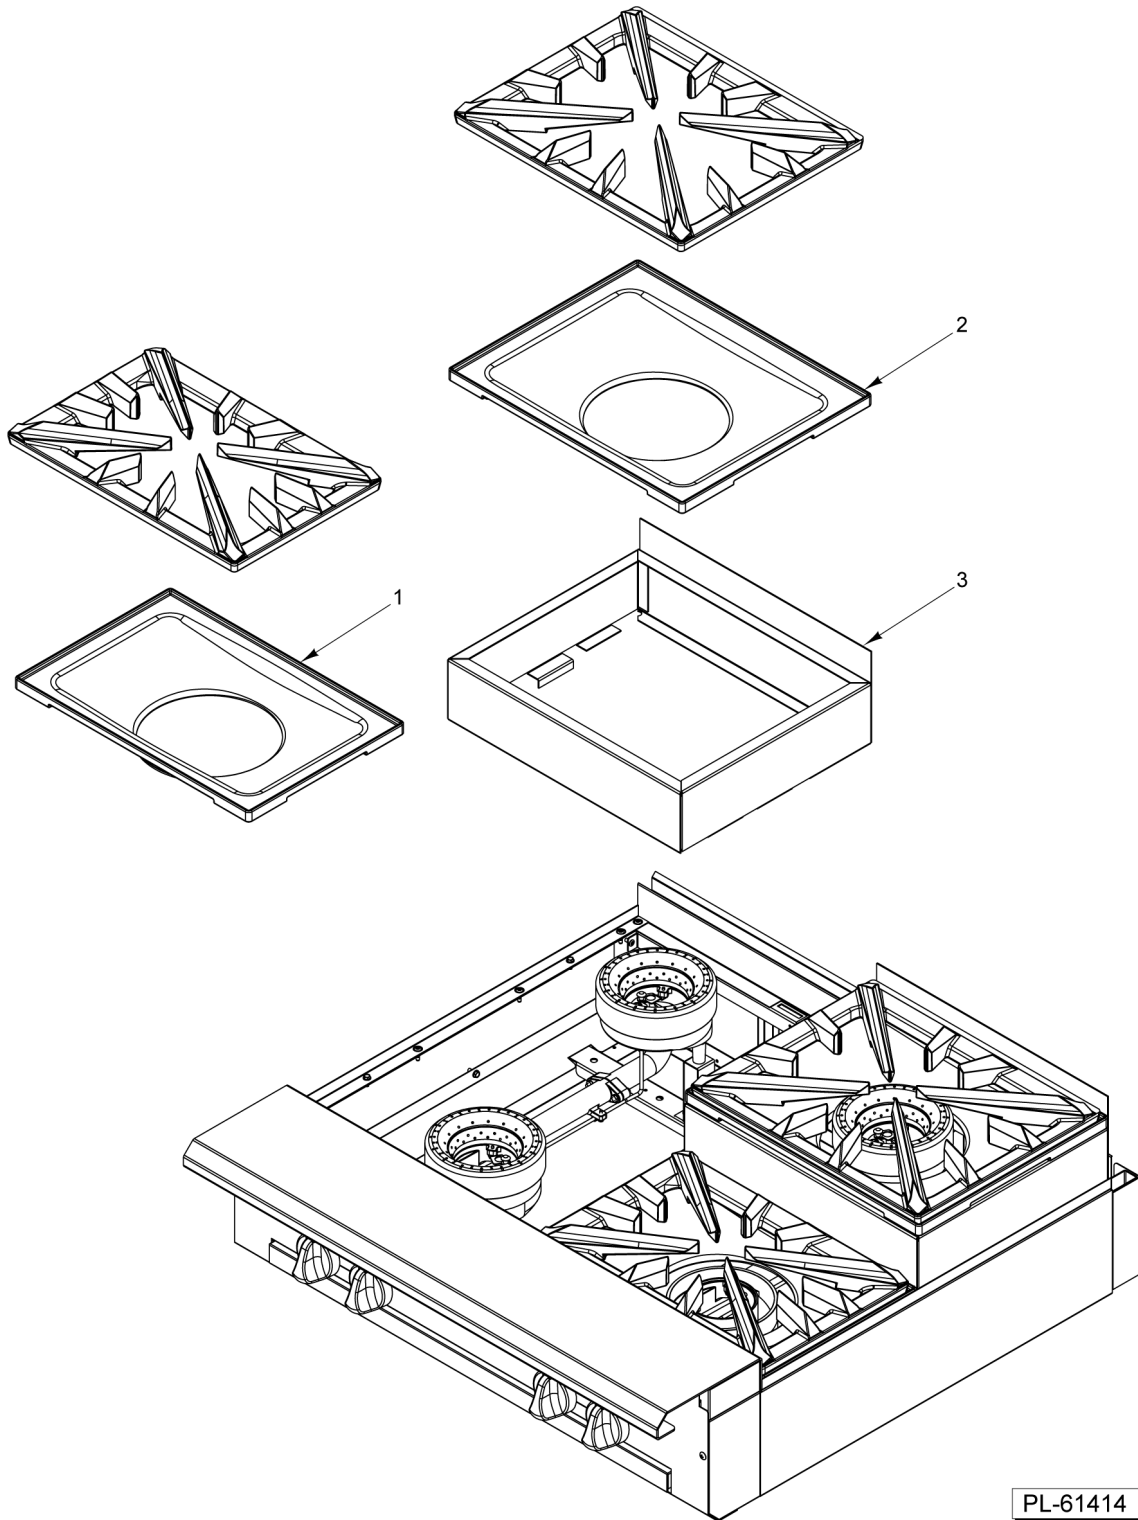

PL-61414

18/36 IN STEP UP OPEN TOP BURNER

18/36 IN STEP UP OPEN TOP BURNER

ILLUS.	PART NO.	NAME OF PART	AMT.
PL-61414			
1	00-957882-00001	Bowl - Front 18" Step Up.....	2
2	00-957881-00001	Bowl - Rear 18" Step Up.....	2
3	00-957877-000G1	Frame - 18" Step Up.....	2