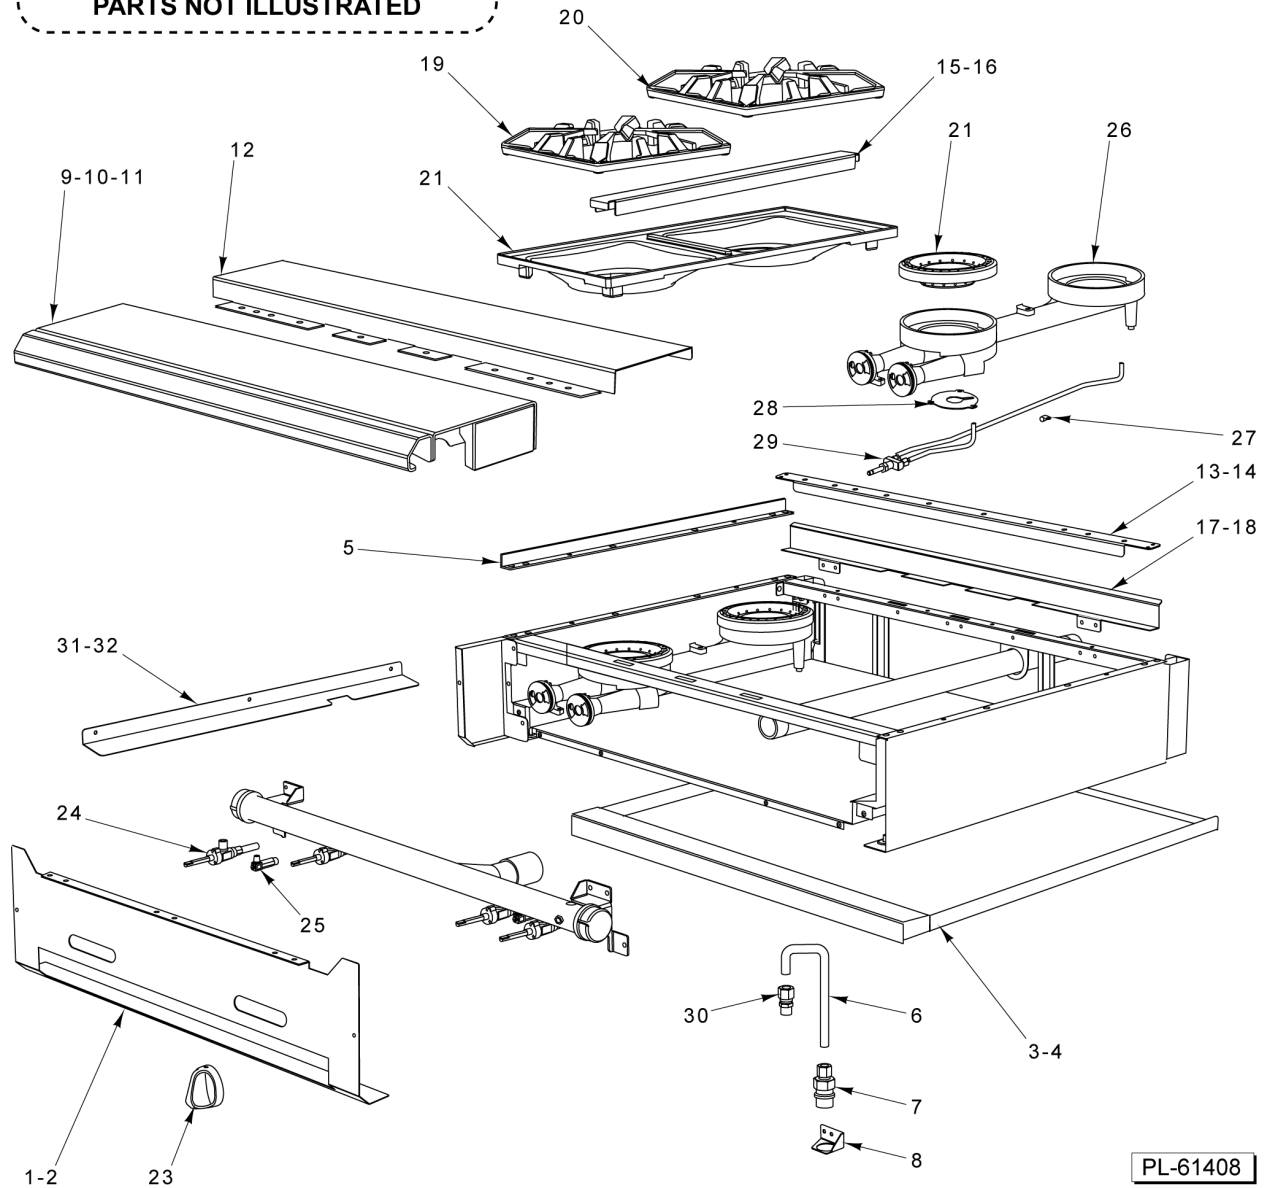

33 00-957067-000G1 Riser - Stub 36 In
34 00-957065-000G1 Riser - Stub 18 In
PARTS NOT ILLUSTRATED

PL-61408

36 IN - 4 & 18 IN - 2 OPEN TOP BURNER

36 IN - 4 & 18 IN - 2 OPEN TOP BURNER

ILLUS.	PART NO.	NAME OF PART	AMT.
PL-61408			
1	00-957573-00001	Manifold Cover 36" (4 Open Top Burner).....	1
2	00-957564-00001	Manifold Cover 18" (2 Open Top Burner).....	1
3	00-499006-000G2	Tray - Crumb (SST) 36" (4 Open Top Burner).....	1
4	00-956696-000G2	Tray - Crumb (SST) 18" (2 Open Top Burner).....	AR
5	00-497984-00001	Retainer - Grate.....	2
6	00-426509-00010	Tube - Flex 1/2" O.D. 10" Lg.....	1
7	00-499555-00001	Disconnect - Gas Female.....	1
8	00-499047-00001	Bracket - Disconnect.....	1
9	00-499425-000G1	Front Top Assy. 36" (4 Open Top Burner).....	1
10	00-957235-000G1	Front Top Assy - Condiment Rail 36" (4 Open Top Burner).....	4
11	00-956658-000G1	Front Top Assy 18" (2 Open Top Burner).....	AR
12	00-957239-000G1	Front Top Slide Rail Assy.....	4
13	00-499001-00004	Support - (4) OTB Burner (SST).....	1
14	00-956690-00001	Support - (2) OTB Burner (SST).....	1
15	00-499493-00001	Support - Grate (Alum.).....	1
16	00-499493-00002	Support - Grate (SST).....	1
17	00-499615-00002	Deflector - Rear (SST) 36" (4 Open Top Burner).....	1
18	00-956697-00002	Deflector - Rear (SST) 36" (4 Open Top Burner).....	1
19	00-959326-00001	Grate Front 18 in.....	AR
20	00-959326-00002	Grate Rear 18 in.....	AR
*21	NLA Bowl	Bowl - 18" Double Order Grate Front (#19) and Rear (#20).....	AR
22	00-957343-00002	Burner - Head 6".....	AR
23	00-499712-00001	Knob - HD Burner.....	AR
**24	00-957367-00001	Valve - Burner.....	AR
25	00-499970-00001	Valve - Pilot Quick Disconnect.....	AR
26	00-957398-000G1	Venturi Assy.....	1
27	00-402558-00004	Clip - Tubing.....	AR
28	00-958073-00001	Plate - Restrictor.....	1
29	00-959108-000G1	Pilot - Kit Open Top Burners.....	1
30	FP-012-02	Fitting - Tube 1/2 TBG X 3/8 MPT.....	1
31	00-499002-00003	Deflector - HD Splash L.H. (SST).....	1
32	00-499002-00004	Deflector - HD Splash R.H. (SST).....	1
33	00-957067-000G1	Riser - Stub 36" W/Alum. Back 36" (4 Open Top Burner).....	1
34	00-957065-000G1	Riser - Stub 18" W/Alum. Back 36" (4 Open Top Burner).....	1
35	00-010901-00042	Orifice - Spud (Nat. Gas) FOR SEA LEVEL TO 2499'.....	1
36	00-010901-00052	Orifice - Spud (LP Gas) FOR SEA LEVEL TO 2499'.....	1

* Bowl - 18" Double is now designed into Front and Rear Grate.

** Must Order Orifice Spud Separately Item 35 for Natural and Item 36 for