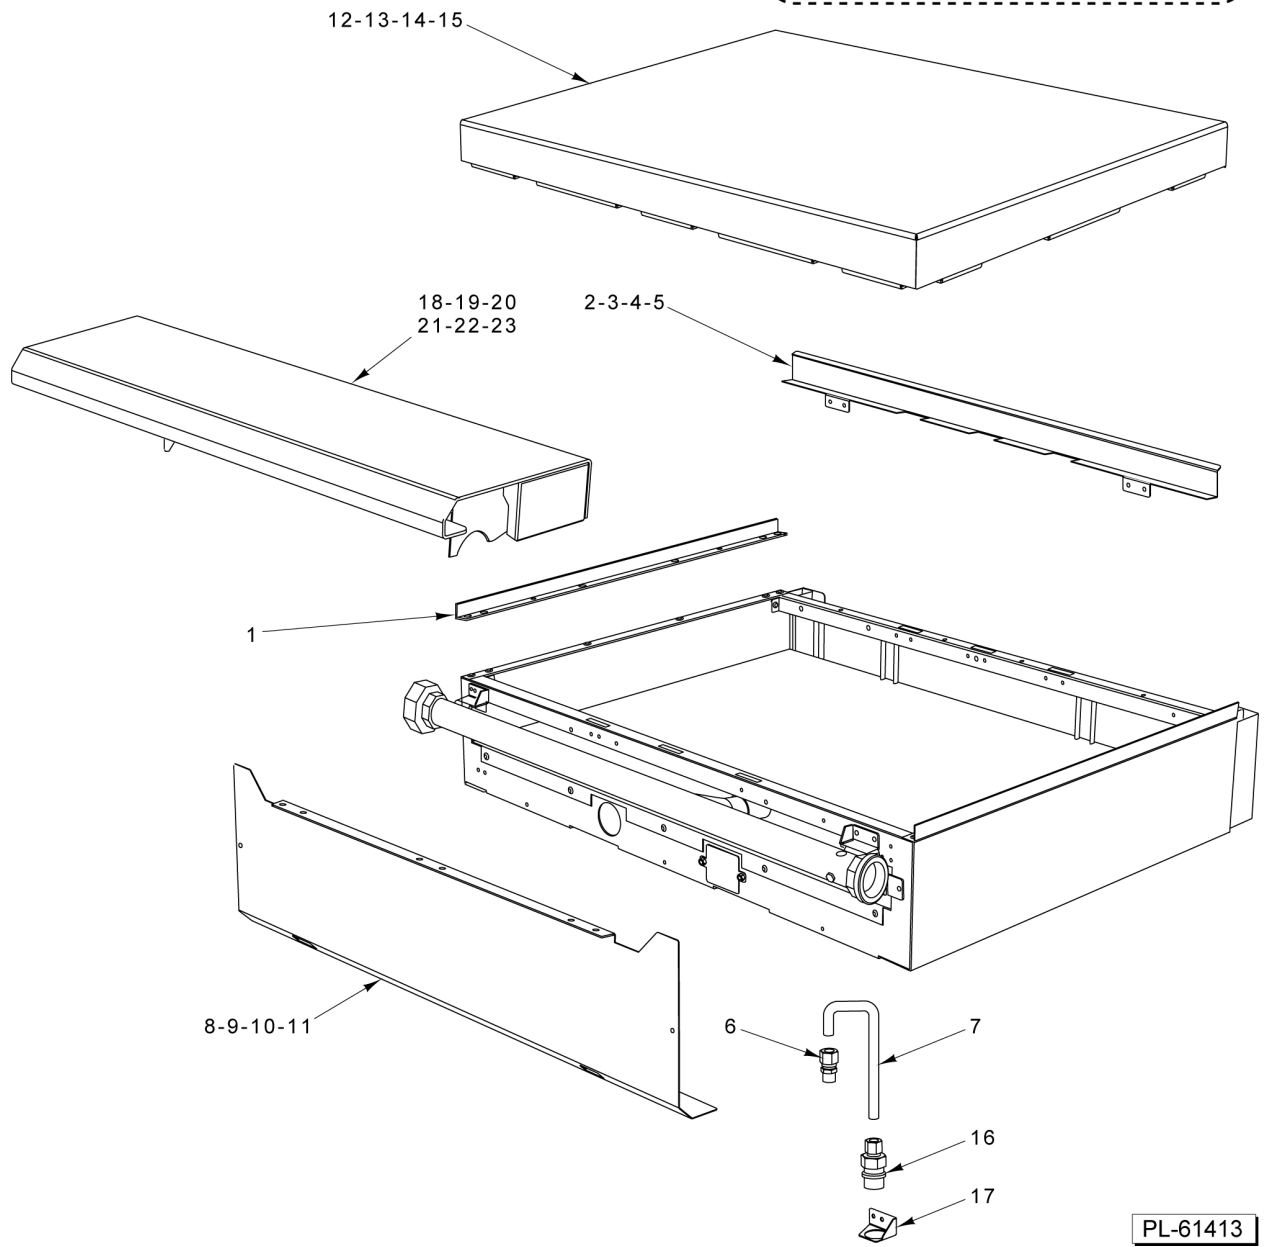

24	00-957067-000G1	Riser - Stub 36 In
25	00-957066-000G1	Riser - Stub 24 In
26	00-957065-000G1	Riser - Stub 18 In
27	00-957064-000G1	Riser - Stub 12 In

2. **PARTS NOT ILLUSTRATED**

PL-61413

12/18/24/36 IN WORK TOP

12/18/24/36 IN WORK TOP

ILLUS. PL-61413	PART NO.	NAME OF PART	AMT.
1	00-497984-00001	Retainer - Grate.....	2
2	00-499615-00002	Deflector - Rear (SST) (36" Work Top).....	1
3	00-956725-00002	Deflector - Rear (SST) (24" Work Top).....	1
4	00-956697-00002	Deflector - Rear (SST) (18" Work Top).....	1
5	00-499935-00002	Deflector - Rear (SST) (12" Work Top).....	1
6	FP-012-02	Fitting - Tube 1/2 TBG X 3/8 MPT.....	1
7	00-426509-00010	Tube - Flex 1/2" O.D. 10" Lg.....	1
8	00-957590-00001	Cover Manifold (36" Work Top).....	1
9	00-957572-00001	Cover Manifold (24" Work Top).....	1
10	00-957566-00001	Cover - Manifold (18" Work Top).....	1
11	00-957558-00001	Cover - Manifold (12" Work Top).....	1
12	00-956639-000G1	Work Top Assy. 36".....	1
13	00-956639-000G2	Work Top Assy. 24".....	1
14	00-956639-000G3	Work Top Assy. 18".....	1
15	00-956639-000G4	Work Top Assy. 12".....	1
16	00-499555-00001	Disconnect - Gas Female.....	1
17	00-499047-00001	Bracket - Disconnect.....	1
18	00-499425-000G1	Front Top Assy. (36" Work Top).....	1
19	00-957235-000G1	Front Top Assy - Condiment Rail (36" Work Top).....	1
20	00-956705-000G1	Front Top Assy. (24" Work Top).....	1
21	00-957357-000G1	Front Top Assy. - Condiment Rail (24" Work Top).....	1
22	00-956658-000G1	Front Top Assy (18" Work Top).....	1
23	00-499966-000G1	Front Top Assy. (12" Work Top).....	1
24	00-957067-000G1	Riser - Stub 36" W/Alum. Back.....	1
25	00-957066-000G1	Riser - Stub 24" W/Alum. Back.....	1
26	00-957065-000G1	Riser - Stub 18" W/Alum. Back.....	1
27	00-957064-000G1	Riser - Stub 12" W/Alum. Back.....	1