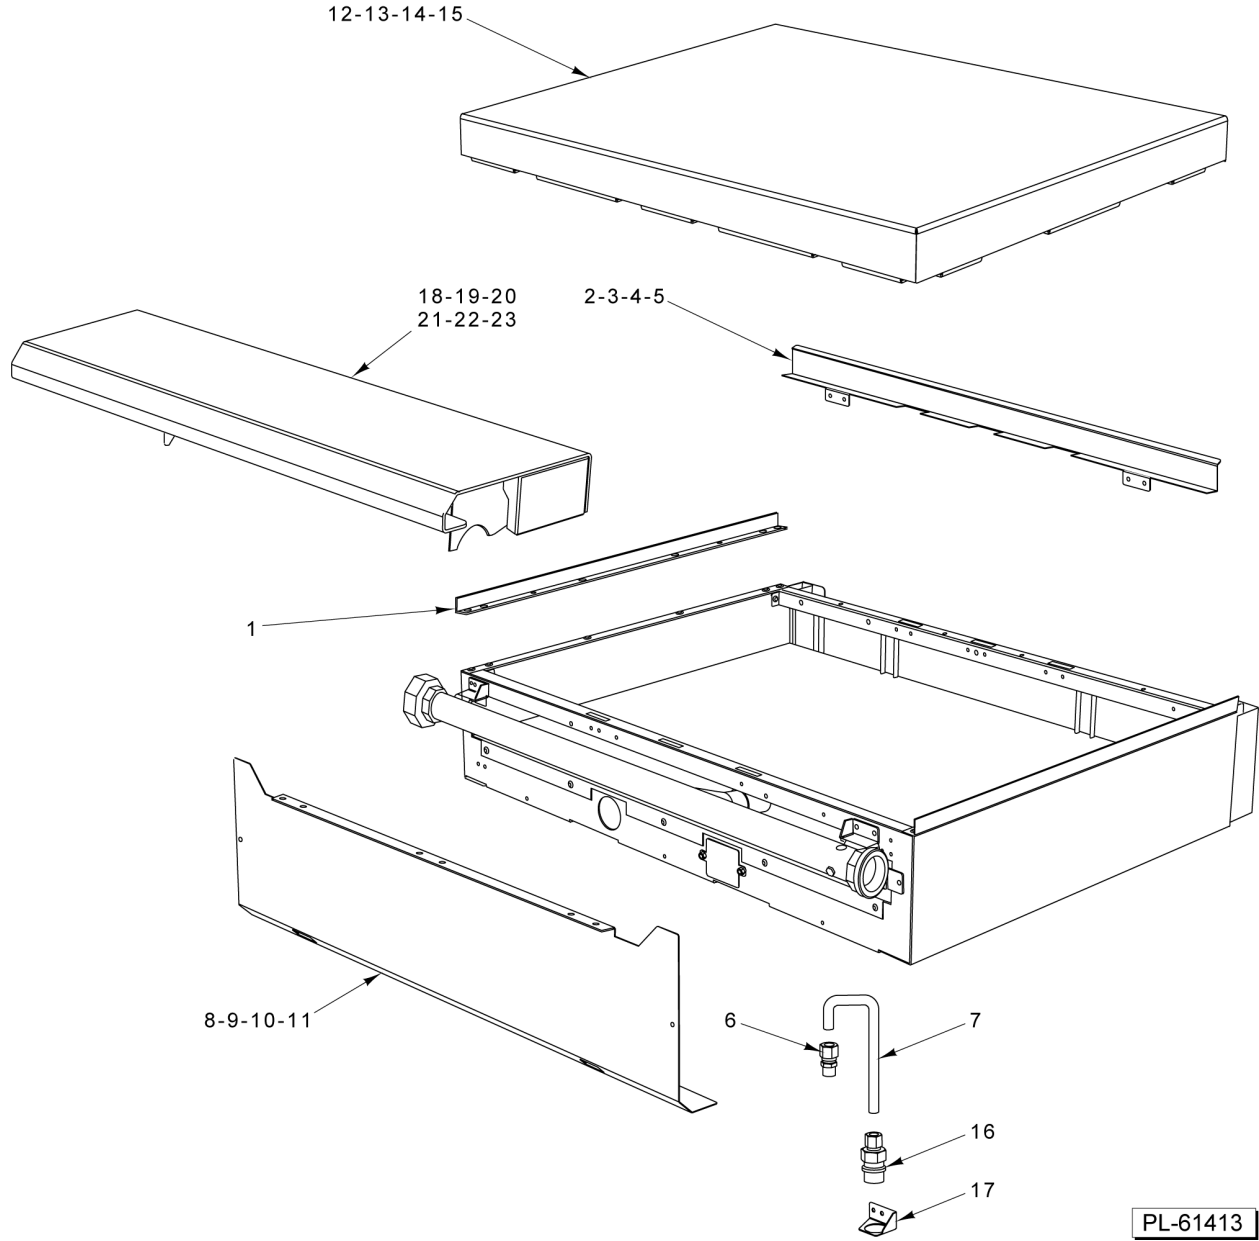

24 00-957067-000G1 Riser - Stub 36 In
25 00-957066-000G1 Riser - Stub 24 In
26 00-957065-000G1 Riser - Stub 18 In
27 00-957064-000G1 Riser - Stub 12 In
PARTS NOT ILLUSTRATED

PL-61413

12/18/24/36 IN WORK TOP

12/18/24/36 IN WORK TOP

ILLUS. PL-61413	PART NO.	NAME OF PART	AMT.
1	00-497984-00001	Retainer - Grate.....	2
2	00-499615-00002	Deflector - Rear (SST) (36" Work Top).....	1
3	00-956725-00002	Deflector - Rear (SST) (24" Work Top).....	1
4	00-956697-00002	Deflector - Rear (SST) (18" Work Top).....	1
5	00-499935-00002	Deflector - Rear (SST) (12" Work Top).....	1
6	FP-012-02	Fitting - Tube 1/2 TBG X 3/8 MPT.....	1
7	00-426509-00010	Tube - Flex 1/2" O.D. 10" Lg.....	1
8	00-957590-00001	Cover Manifold (36" Work Top).....	1
9	00-957572-00001	Cover Manifold (24" Work Top).....	1
10	00-957566-00001	Cover - Manifold (18" Work Top).....	1
11	00-957558-00001	Cover - Manifold (12" Work Top).....	1
12	00-956639-000G1	Work Top Assy. 36".....	1
13	00-956639-000G2	Work Top Assy. 24".....	1
14	00-956639-000G3	Work Top Assy. 18".....	1
15	00-956639-000G4	Work Top Assy. 12".....	1
16	00-499555-00001	Disconnect - Gas Female.....	1
17	00-499047-00001	Bracket - Disconnect.....	1
18	00-499425-000G1	Front Top Assy. (36" Work Top).....	1
19	00-957235-000G1	Front Top Assy - Condiment Rail (36" Work Top).....	1
20	00-956705-000G1	Front Top Assy. (24" Work Top).....	1
21	00-957357-000G1	Front Top Assy. - Condiment Rail (24" Work Top).....	1
22	00-956658-000G1	Front Top Assy (18" Work Top).....	1
23	00-499966-000G1	Front Top Assy. (12" Work Top).....	1
24	00-957067-000G1	Riser - Stub 36" W/Alum. Back.....	1
25	00-957066-000G1	Riser - Stub 24" W/Alum. Back.....	1
26	00-957065-000G1	Riser - Stub 18" W/Alum. Back.....	1
27	00-957064-000G1	Riser - Stub 12" W/Alum. Back.....	1