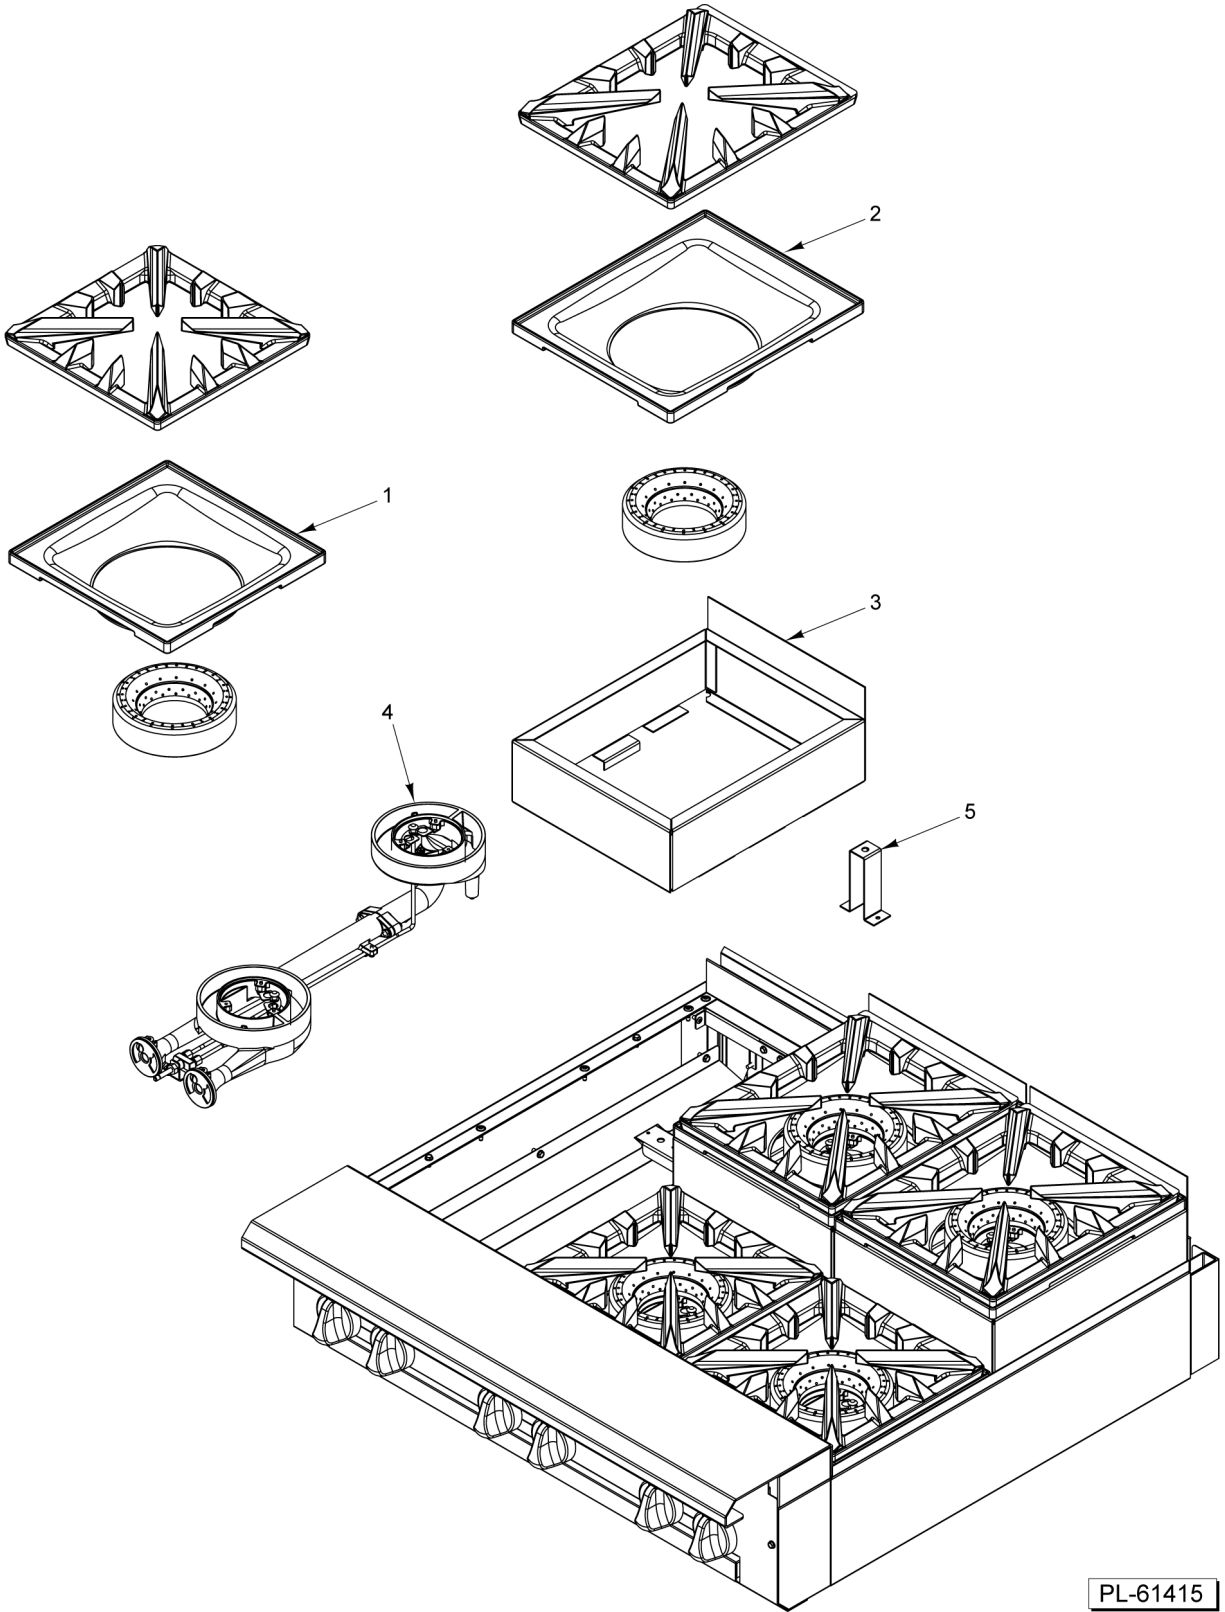

PL-61415

36 IN 6 OPEN TOP STEP UP BURNER

36 IN 6 OPEN TOP STEP UP BURNER

ILLUS. PL-61415	PART NO.	NAME OF PART	AMT.
1	00-957878-00001	Bowl - 12" Front.....	1
2	00-958879-00001	Bowl - 12" Rear.....	1
3	00-957877-000G1	Frame - 18" Step Up.....	1
4	00-957817-000G1	Burner Assy. - Step Up.....	AR
5	00-957880-00001	Support - Burner Step Up.....	AR