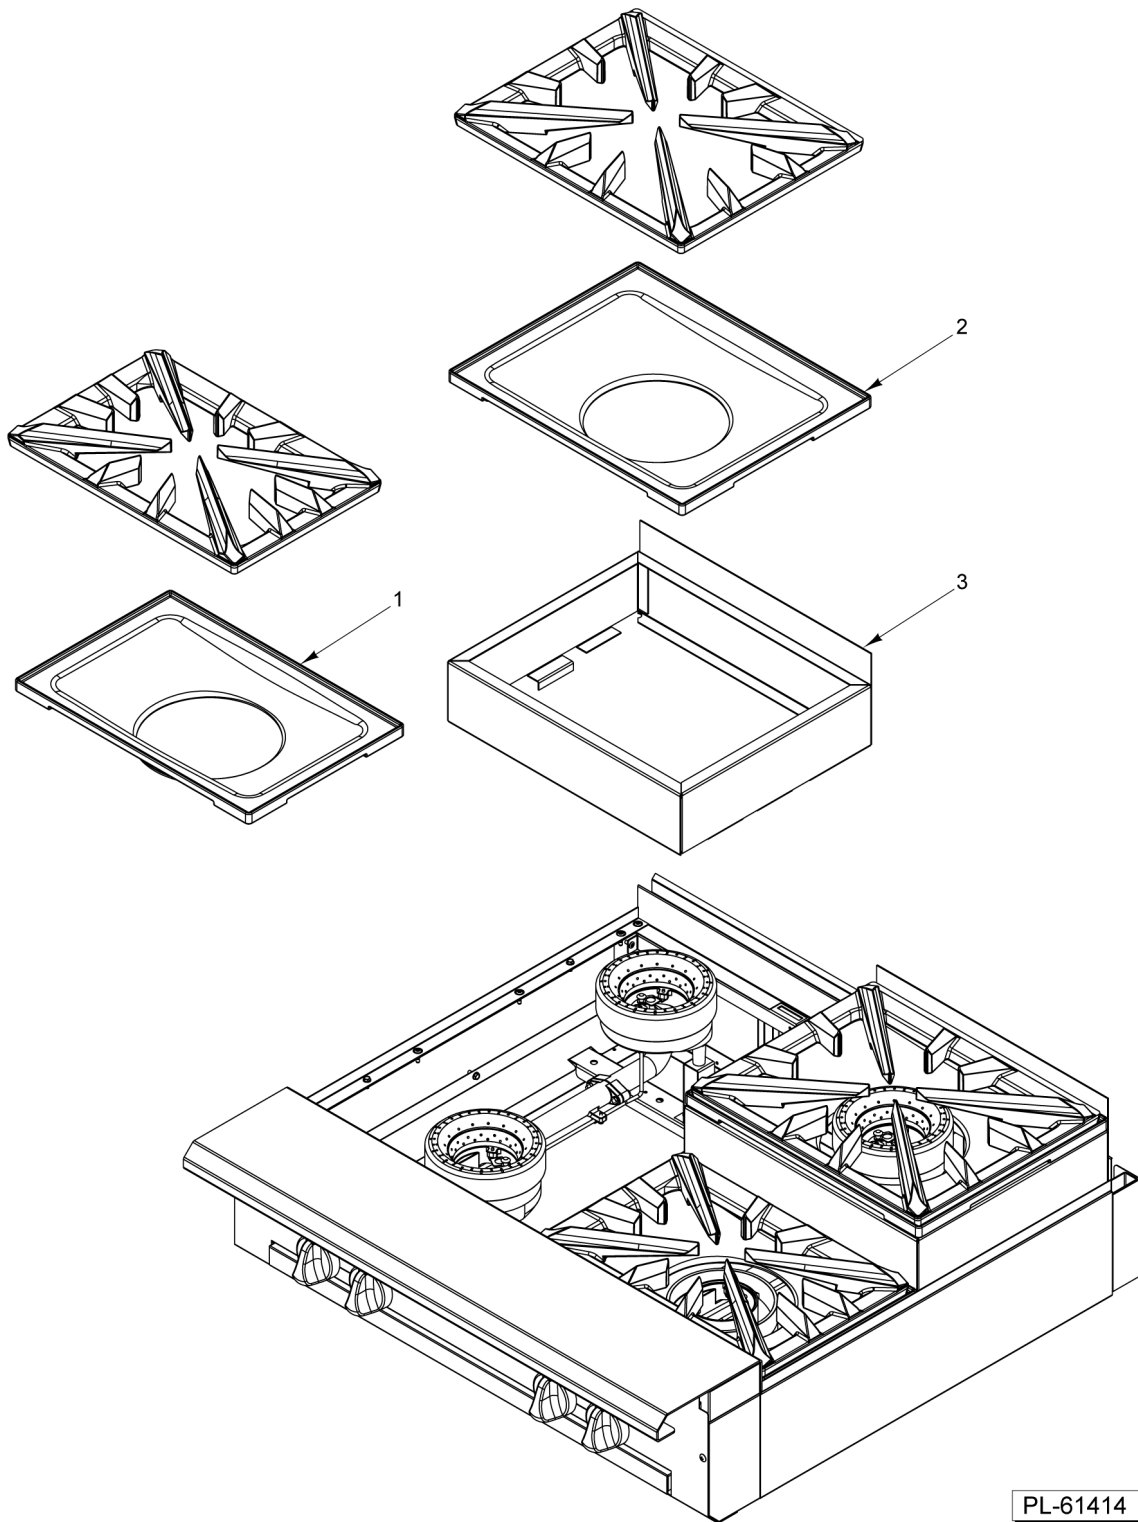

PL-61414

18/36 IN STEP UP OPEN TOP BURNER

18/36 IN STEP UP OPEN TOP BURNER

ILLUS. PL-61414	PART NO.	NAME OF PART	AMT.
1	00-957882-00001	Bowl - Front 18" Step Up.....2	2
2	00-957881-00001	Bowl - Rear 18" Step Up.....2	2
3	00-957877-000G1	Frame - 18" Step Up.....2	2