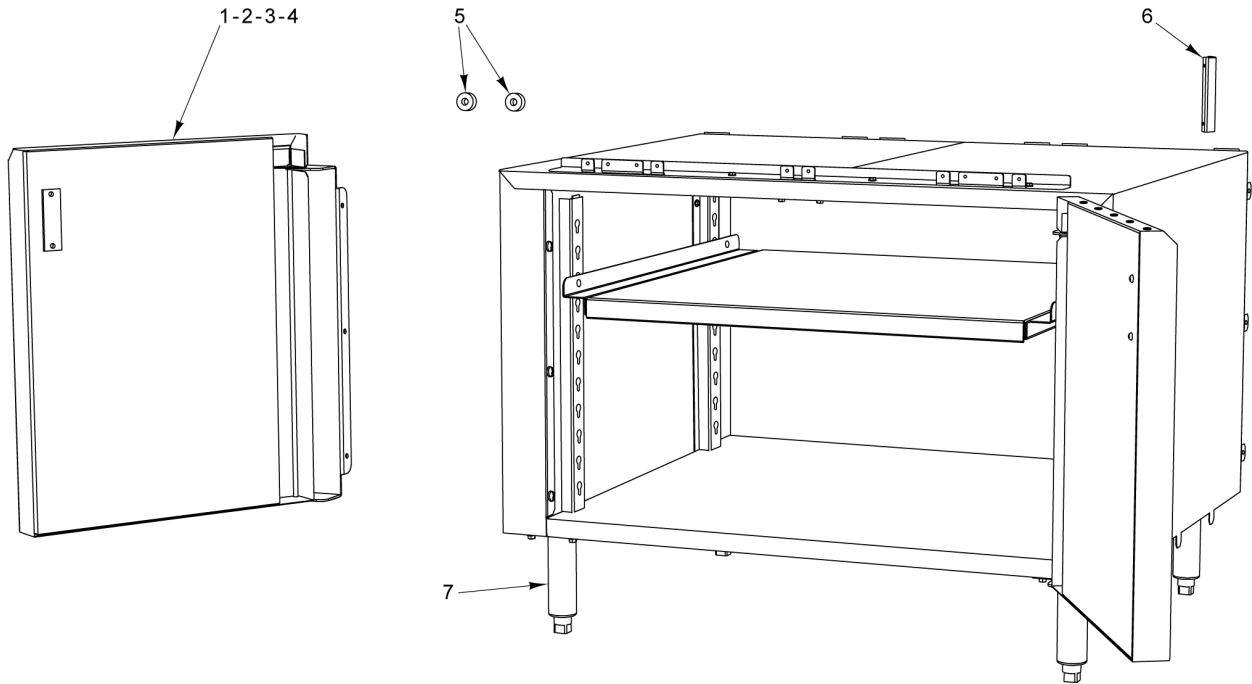

8	00-959619-000G1	Hinge Assy. (Upper)
9	00-959619-000G2	Hinge Assy. (Lower)
10	00-497001-00001	Caster W/O Brake
11	00-497001-00002	Caster W/ Brake
12	00-958094-00001	Caster W/O Brake
13	00-958094-00002	Caster W/ Brake

PARTS NOT ILLUSTRATED

PL-61402

B MODEL 12/18/24/34 IN CABINET BASE

B MODEL 12/18/24/34 IN CABINET BASE

ILLUS. PL-61402	PART NO.	NAME OF PART	AMT.
1	00-959615-000G4	Door Assy. (LH) (12 In.).....	1
2	00-959615-000G3	Door Assy. (RH) (12 In.).....	1
3	00-959615-000G2	Door Assy. (LH) (18 In.).....	1
4	00-959615-000G1	Door Assy. (RH) (18 In.).....	1
5	00-497296-000G1	Magnet Assy.....	2
6	00-959632-00001	Handle - Door Handle - Door Keeler R3122.....	2
7	00-413112-00012	Leg - Plate Mount (6 In.).....	4
8	00-959619-000G1	Hinge Assy. (Upper).....	AR
9	00-959619-000G2	Hinge Assy. (Lower).....	AR
10	00-497001-00001	Caster W/O Brake (5 In.).....	4
11	00-497001-00002	Caster W/ Brake, Swivel (5 In.).....	4
12	00-958094-00001	Caster W/O Brake (6 In.).....	4
13	00-958094-00002	Caster W/ Brake (6 In.).....	4