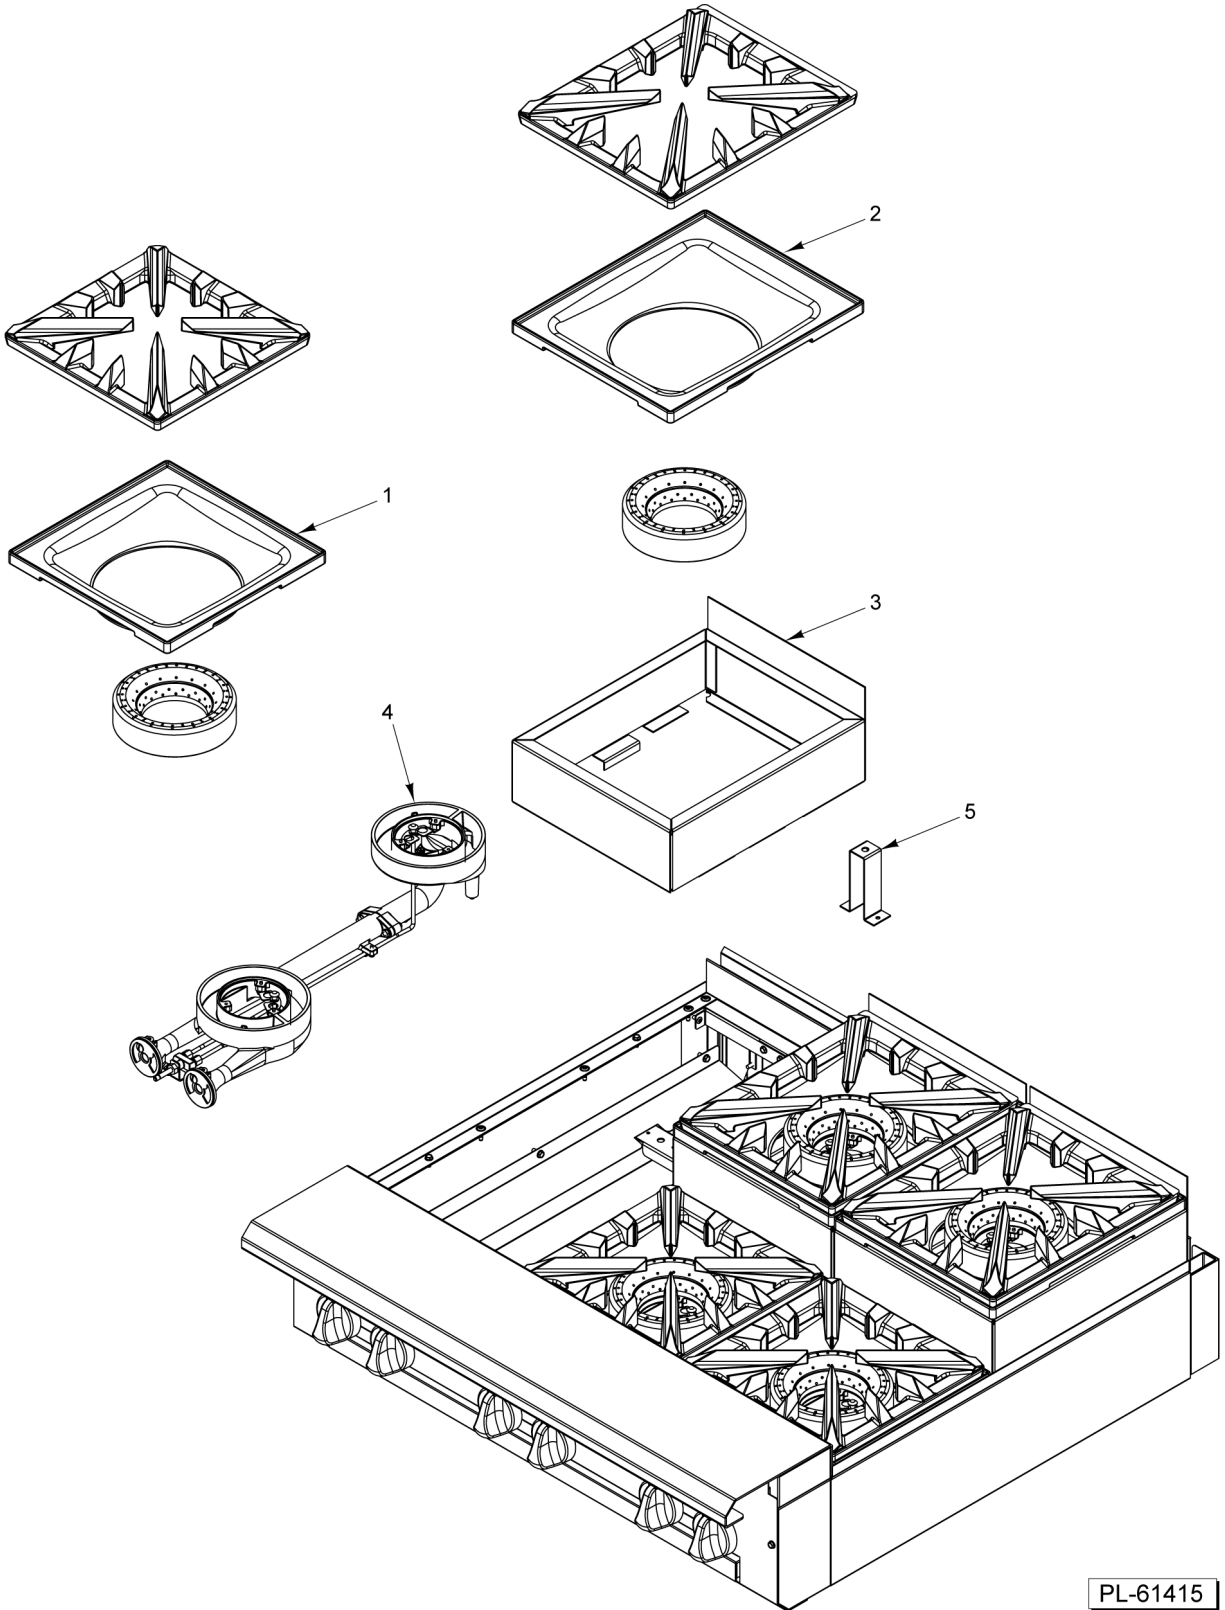

* Must Order Orifice Spud Separately Item 39 for Natural and Item 40 for

12/18/24/36 IN WORK TOP

ILLUS. PL-61413	PART NO.	NAME OF PART	AMT.
1	00-497984-00001	Retainer - Grate.....	2
2	00-499615-00002	Deflector - Rear (SST) (36" Work Top).....	1
3	00-956725-00002	Deflector - Rear (SST) (24" Work Top).....	1
4	00-956697-00002	Deflector - Rear (SST) (18" Work Top).....	1
5	00-499935-00002	Deflector - Rear (SST) (12" Work Top).....	1
6	FP-012-02	Fitting - Tube 1/2 TBG X 3/8 MPT.....	1
7	00-426509-00010	Tube - Flex 1/2" O.D. 10" Lg.....	1
8	00-957590-00001	Cover Manifold (36" Work Top).....	1
9	00-957572-00001	Cover Manifold (24" Work Top).....	1
10	00-957566-00001	Cover - Manifold (18" Work Top).....	1
11	00-957558-00001	Cover - Manifold (12" Work Top).....	1
12	00-956639-000G1	Work Top Assy. 36".....	1
13	00-956639-000G2	Work Top Assy. 24".....	1
14	00-956639-000G3	Work Top Assy. 18".....	1
15	00-956639-000G4	Work Top Assy. 12".....	1
16	00-499555-00001	Disconnect - Gas Female.....	1
17	00-499047-00001	Bracket - Disconnect.....	1
18	00-499425-000G1	Front Top Assy. (36" Work Top).....	1
19	00-957235-000G1	Front Top Assy - Condiment Rail (36" Work Top).....	1
20	00-956705-000G1	Front Top Assy. (24" Work Top).....	1
21	00-957357-000G1	Front Top Assy. - Condiment Rail (24" Work Top).....	1
22	00-956658-000G1	Front Top Assy (18" Work Top).....	1
23	00-499966-000G1	Front Top Assy. (12" Work Top).....	1
24	00-957067-000G1	Riser - Stub 36" W/Alum. Back.....	1
25	00-957066-000G1	Riser - Stub 24" W/Alum. Back.....	1
26	00-957065-000G1	Riser - Stub 18" W/Alum. Back.....	1
27	00-957064-000G1	Riser - Stub 12" W/Alum. Back.....	1

PL-61414

18/36 IN STEP UP OPEN TOP BURNER

18/36 IN STEP UP OPEN TOP BURNER

ILLUS. PL-61414	PART NO.	NAME OF PART	AMT.
1	00-957882-00001	Bowl - Front 18" Step Up.....2	2
2	00-957881-00001	Bowl - Rear 18" Step Up.....2	2
3	00-957877-000G1	Frame - 18" Step Up.....2	2