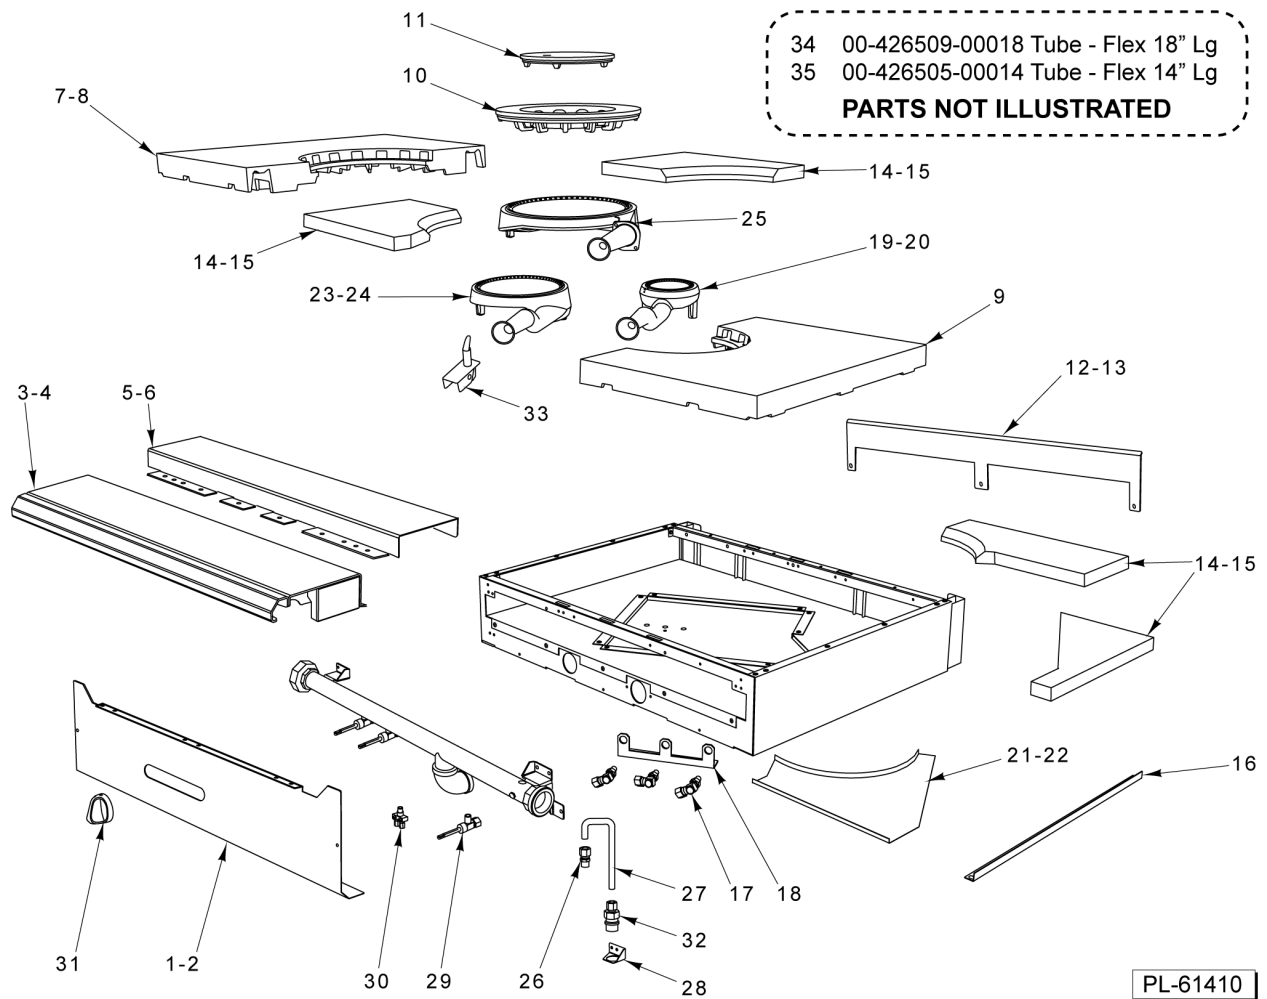

PARTS NOT ILLUSTRATED

PL-61409

24/36 IN CHAR BROILER

24/36 IN CHAR BROILER

ILLUS. PL-61409	PART NO.	NAME OF PART	AMT.
1	00-957574-00001	Cover - Manifold 36" Char Broiler.....	1
2	00-957567-00001	Cover - Manifold 24" Char Broiler.....	1
3	00-499006-000G2	Tray - Crumb (SST) 36" Char Broiler.....	1
4	00-956724-000G2	Tray - Crumb (SST) 24" Char Broiler.....	1
5	00-499555-00001	Disconnect - Gas Female.....	1
6	00-499047-00001	Bracket - Disconnect.....	1
7	00-957814-00001	Valve - Dual Pilot.....	1
8	00-788541-0000A	Tube - Pilot, Flex (W/Tip).....	1
9	00-499425-000G1	Front Top Assy. 36" Char Broiler.....	1
10	00-956705-000G1	Front Top Assy. 24" Char Broiler.....	1
11	00-957235-000G1	Front Top Assy - Condiment Rail 36" Char Broiler.....	1
12	00-957239-000G1	Front Top Slide Rail Assy. 36" Char Broiler.....	1
13	00-957357-000G1	Front Top Assy. - Condiment Rail 24" Char Broiler.....	1
14	00-412852-00001	Grate - Top Straight.....	6
15	00-722131	Grate - Slanted 6-RIB 24" Char Broiler.....	2
16	00-710424	Grate - Slanted 7-RIB 24" Char Broiler.....	2
17	00-710407	Radiant.....	6
18	00-956614-00002	Supercharger.....	5
19	00-418051-0000F	Hood - Orifice.....	6
20	00-957413-00001	Burner Assy.....	6
21	00-710455	Burner Rod.....	6
22	FP-012-02	Fitting - Tube 1/2 TBG X 3/8 MPT.....	1
23	00-426509-00010	Tube - Flex 1/2" O.D. 10" Lg.....	1
24	00-499712-00001	Knob - HD Burner.....	3
25	00-719383	W/O Plug.....	6
26	00-722425	Tubing - Flex 3/8" X 8" Lg.....	3
27	00-957348-00001	Valve - Gas.....	3
28	00-714676	TEE, 3/8" UNION, TUBE TO TUBE.....	1
29	00-722468	NLA - Obsolete--3/8" Tube 1-1/4" Long.....	1
30	00-956748-00001	Heat Deflector.....	6
31	00-957412-00001	Bracket - Dual Pilot.....	AR
32	00-957335-00001	Stabilizer - Burner.....	6
33	00-719329	Air Mixer Assy.....	6
34	00-499615-00002	Deflector - Rear (SST) 36" Char Broiler.....	1
35	00-956725-00002	Deflector - Rear (SST) 24" Char Broiler.....	1
36	00-958442-00002	Deflector - Rear (SST) 48" Char Broiler.....	AR
37	00-499959-000G2	Retainer - Grate.....	2
38	00-957067-000G1	Riser - Stub 36" W/Alum. Back 36" Char Broiler.....	1
39	00-957066-000G1	Riser - Stub 24" W/Alum. Back 24" Char Broiler.....	1