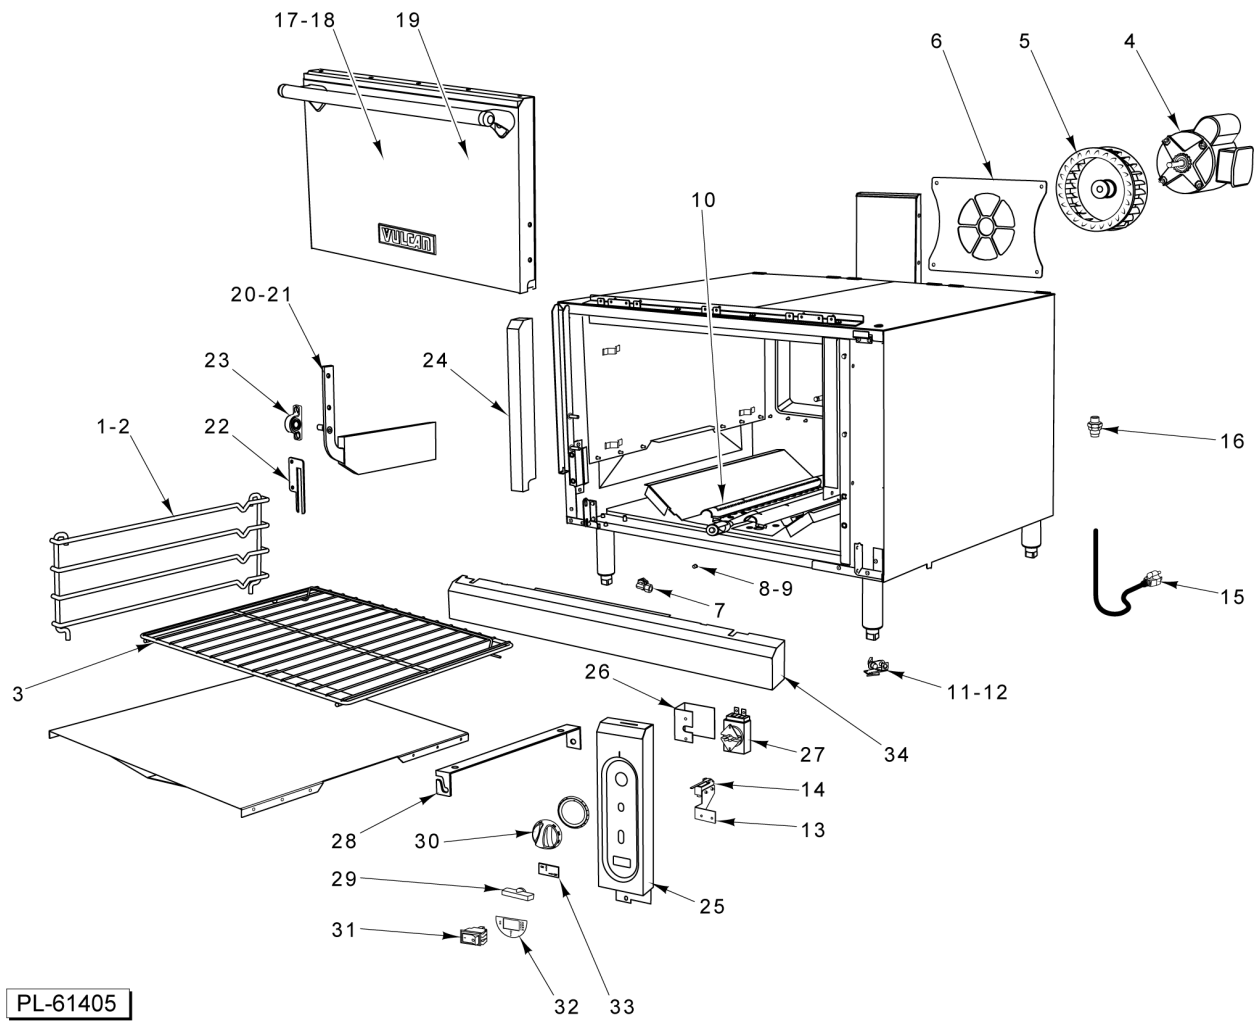

* No Longer Available

PL-61404

S MODEL GAS MANIFOLD ASSY

S MODEL GAS MANIFOLD ASSY

ILLUS. PL-61404	PART NO.	NAME OF PART	AMT.
1	00-426505-00036	Tube - Flex 1/4" O.D. 36" Lg.....	1
2	00-407522-00007	Thermostat - 550 Deg. F.....	1
3	00-958754-000G1	Kit - Thermostat 400-650 Deg. F.....	1
4	00-719971	Valve - Gas Manual Shut-Off.....	1
5	FP-035-54	Pipe - 3/8 X 2.250 (BLKSTL) (TBE).....	1
6	FP-012-21	Elbow 90 Deg. (1/8 Male Pipe x 1/4 Tube).....	2
7	00-719032	Union.....	1
8	FP-085-68	Fitting- Elbow (7/16 TBG X 3/8 MPT).....	1
9	FP-019-10	Tee - 3/8 X 3/8 X 3/8 (BLKSTL).....	1
10	00-404193-00001	Valve - Pilot 260 BROILER.....	1
11	00-719066	Bushing - Pipe 3/8 -1/8.....	1
12	SD-032-07	Self-Tapping Screw 10-24 x 1/2 Hex. Hex Washer Hd., Type TT.....	1
13	NS-044-09	Nut Assy. 10-24 Hex KEPS.....	1
14	FP-012-03	Fitting - Elbow 1/2 TBG X 3/8 MPT.....	1
15	SC-060-38	Mach. Screw 10-24 X 2 Slotted Rd. Hd.....	1
16	00-499465-00001	Bracket - Gas Mounting.....	1
17	00-426505-00009	Tube - Flex 1/4" O.D. 9" Lg.....	1
18	FP-035-46	Pipe 3/8 x 1 Lg. TBE.....	1
19	00-426509-00024	Tube - Flex 1/2" O.D. 24" Lg.....	1
20	00-426508-00048	Tube - Flex 7/16" O.D. 48" Lg.....	1
21	00-962067-0KIT1	Kit - Safety Valve Service (see SB1039) (Before 4/1/19).....	1
22	00-962067-00001	Valve - Safety (Starting 4/1/19).....	1
23	00-412788-00048	Thermocouple 48".....	1
24	00-962017-00001	Heat Shield Assy.....	1