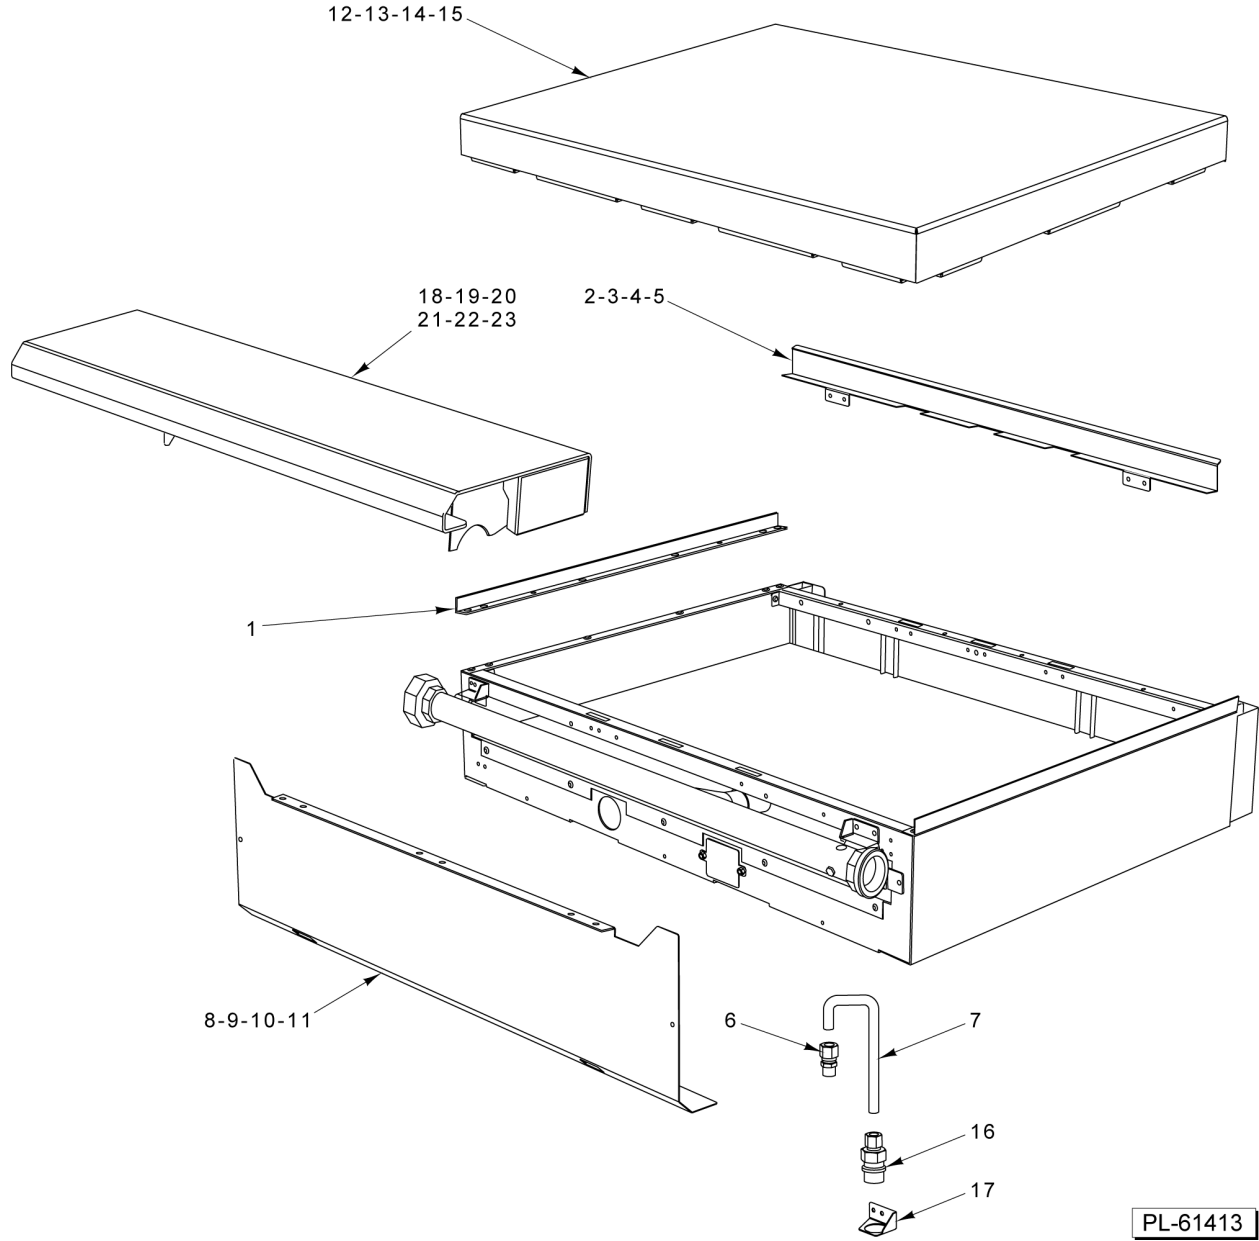

24 00-957067-000G1 Riser - Stub 36 In
25 00-957066-000G1 Riser - Stub 24 In
26 00-957065-000G1 Riser - Stub 18 In
27 00-957064-000G1 Riser - Stub 12 In

PARTS NOT ILLUSTRATED

PL-61413

12/18/24/36 IN WORK TOP

12/18/24/36 IN WORK TOP

ILLUS. PL-61413	PART NO.	NAME OF PART	AMT.
1	00-497984-00001	Retainer - Grate.....	2
2	00-499615-00002	Deflector - Rear (SST) (36" Work Top).....	1
3	00-956725-00002	Deflector - Rear (SST) (24" Work Top).....	1
4	00-956697-00002	Deflector - Rear (SST) (18" Work Top).....	1
5	00-499935-00002	Deflector - Rear (SST) (12" Work Top).....	1
6	FP-012-02	Fitting - Tube 1/2 TBG X 3/8 MPT.....	1
7	00-426509-00010	Tube - Flex 1/2" O.D. 10" Lg.....	1
8	00-957590-00001	Cover Manifold (36" Work Top).....	1
9	00-957572-00001	Cover Manifold (24" Work Top).....	1
10	00-957566-00001	Cover - Manifold (18" Work Top).....	1
11	00-957558-00001	Cover - Manifold (12" Work Top).....	1
12	00-956639-000G1	Work Top Assy. 36".....	1
13	00-956639-000G2	Work Top Assy. 24".....	1
14	00-956639-000G3	Work Top Assy. 18".....	1
15	00-956639-000G4	Work Top Assy. 12".....	1
16	00-499555-00001	Disconnect - Gas Female.....	1
17	00-499047-00001	Bracket - Disconnect.....	1
18	00-499425-000G1	Front Top Assy. (36" Work Top).....	1
19	00-957235-000G1	Front Top Assy - Condiment Rail (36" Work Top).....	1
20	00-956705-000G1	Front Top Assy. (24" Work Top).....	1
21	00-957357-000G1	Front Top Assy. - Condiment Rail (24" Work Top).....	1
22	00-956658-000G1	Front Top Assy (18" Work Top).....	1
23	00-499966-000G1	Front Top Assy. (12" Work Top).....	1
24	00-957067-000G1	Riser - Stub 36" W/Alum. Back.....	1
25	00-957066-000G1	Riser - Stub 24" W/Alum. Back.....	1
26	00-957065-000G1	Riser - Stub 18" W/Alum. Back.....	1
27	00-957064-000G1	Riser - Stub 12" W/Alum. Back.....	1