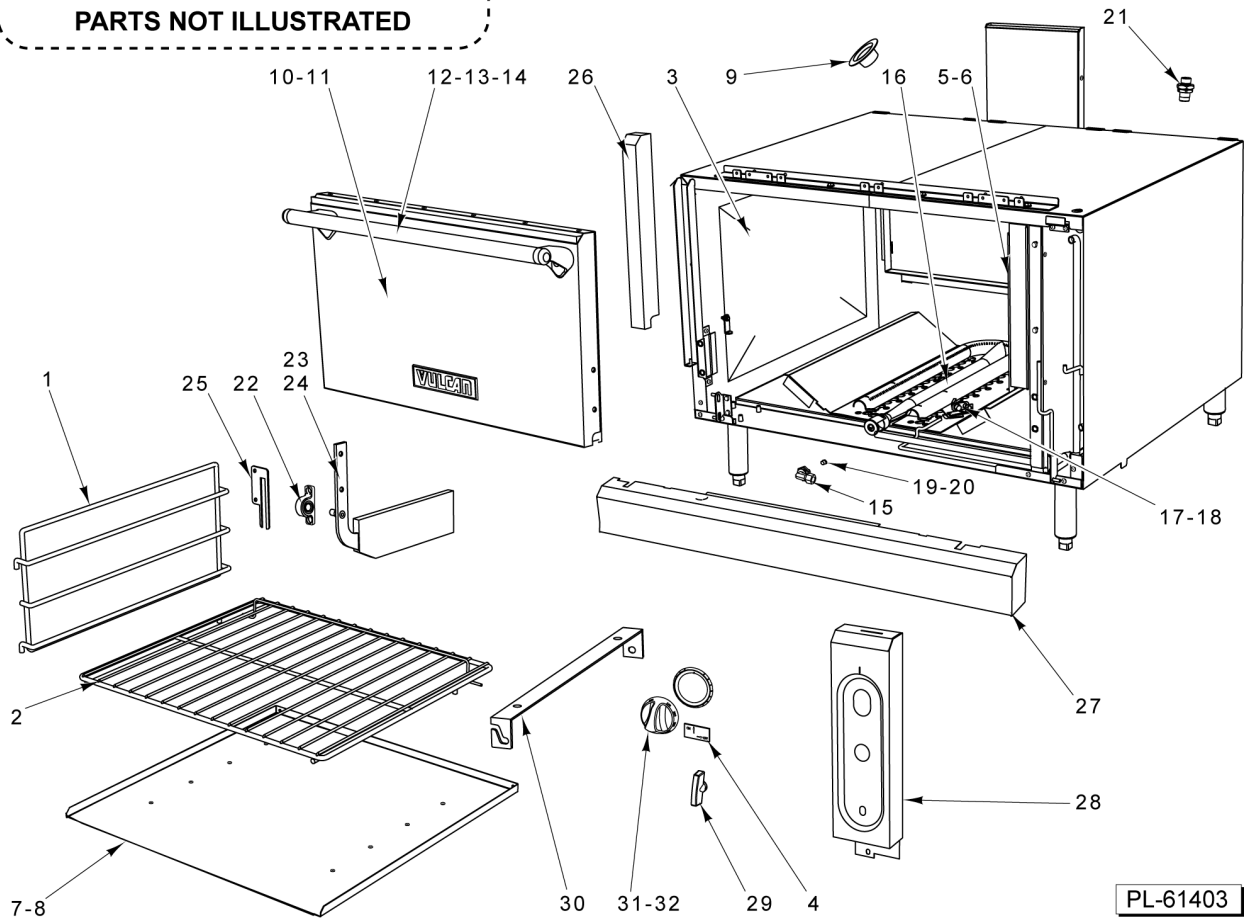

33	00-413112-00012	Leg
34	00-497001-00001	Caster W/O Brake
35	00-497001-00002	Caster W/ Brake
36	00-499516-000G1	Flue Assy.
37	00-499667-00001	Plate - Hearth

PARTS NOT ILLUSTRATED

S MODEL OVEN

S MODEL OVEN

ILLUS. PL-61403	PART NO.	NAME OF PART	AMT.
1	00-499468-00001	Support - Wire Rack.....	2
2	00-499517-00002	Rack, Oven.....	1
3	00-499467-00001	Oven - Side Liner R/H (Porcelain).....	1
4	00-414708-00001	Plate - On-Off.....	1
5	00-499467-00002	Oven - Side Liner L/H (Porcelain).....	1
6	00-499467-00004	Oven - Side Liner L/H (SST).....	1
*7	00-499800-000G1	Bottom Liner (Porcelain).....	1
8	00-499800-000G2	Bottom Liner (SST).....	1
*9	00-405930-00001	Eyelet - Brass.....	1
10	00-499513-000G3	Door W/O Handle.....	1
11	00-499513-000G4	Door W/O Handle (SST).....	1
12	00-956635-00001	Handle - Oven Door.....	1
13	SD-032-07	Self-Tapping Screw 10-24 x 1/2 Hex. Hex Washer Hd., Type TT.....	2
14	NS-047-70	Lock Nut 10-24 Hex.....	2
15	00-404079-0000F	Nozzle, 90 Deg. Burner.....	1
16	00-497891-00001	Burner - Oven.....	1
17	00-412787-00001	Pilot - Oven (NAT).....	1
18	00-412787-00002	Pilot - Oven (LP).....	1
19	00-010901-00031	Orifice - Spud (31 Drill) (Sea Level - 2499 Ft.)(NAT).....	1
20	00-010901-00047	Orifice - Spud (47 Drill) (Sea Level - 2499 Ft.) (LP).....	1
21	00-499554-00001	Disconnect - Main Male Q.....	1
22	00-497906-00001	Bearing - Pillow Block.....	2
23	00-499512-000G3	Counterweight - Oven L.H.....	1
24	00-499512-000G4	Counterweight - Oven R.H.....	1
25	00-499452-00001	Coverplate.....	1
26	00-958353-00001	Cover - Moulian Panel.....	1
27	00-958470-000G1	Kick Panel.....	1
28	00-499507-00001	Panel - Oven Control.....	1
29	00-413157-00001	Knob - Shut Off.....	1
30	00-497883-00001	Bracket - Thermostat Bulb.....	1
31	00-961928-00550	Knob - Oven 550 Deg. F.....	1
32	00-961928-00650	Knob - Oven 650 Deg. F.....	1
33	00-413112-00012	Leg - Plate Mount (6 In.).....	4
34	00-497001-00001	Caster W/O Brake (5 In.).....	AR
35	00-497001-00002	Caster W/ Brake, Swivel (5 In.).....	AR
36	00-499516-000G1	Flue Assy.....	1
37	00-499667-00001	Plate - Hearth.....	1

* No Longer Available