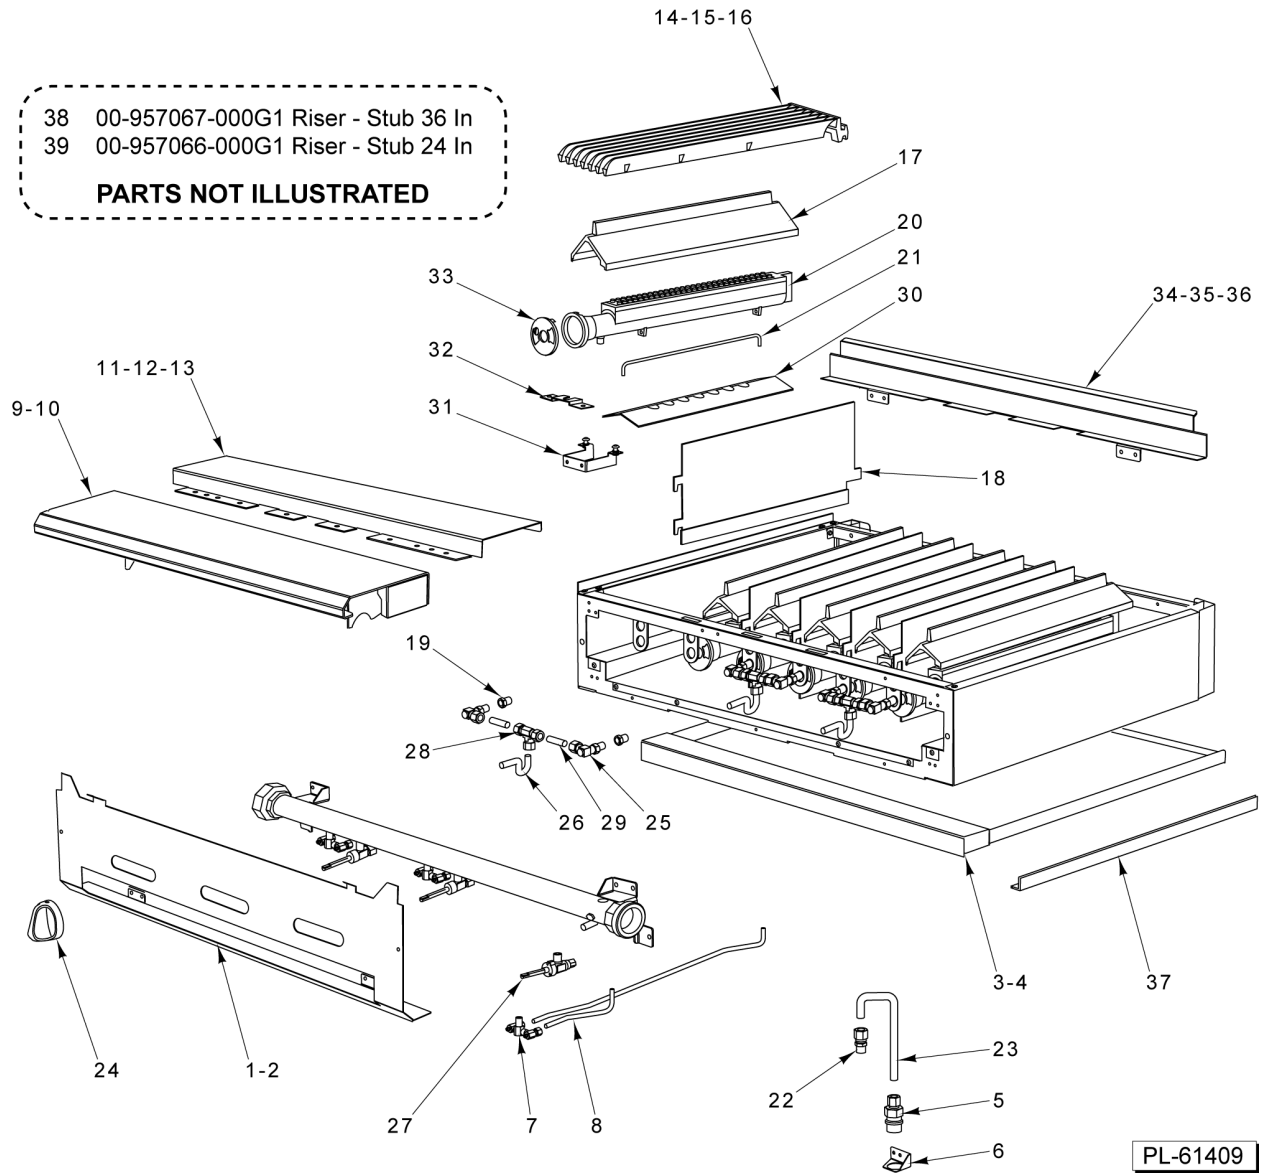

1. 38 00-957067-000G1 Riser - Stub 36 In
   39 00-957066-000G1 Riser - Stub 24 In

PARTS NOT ILLUSTRATED

PL-61409

24/36 IN CHAR BROILER

24/36 IN CHAR BROILER

ILLUS. PL-61409	PART NO.	NAME OF PART	AMT.
1	00-957574-00001	Cover - Manifold 36" Char Broiler.....	1
2	00-957567-00001	Cover - Manifold 24" Char Broiler.....	1
3	00-499006-000G2	Tray - Crumb (SST) 36" Char Broiler.....	1
4	00-956724-000G2	Tray - Crumb (SST) 24" Char Broiler.....	1
5	00-499555-00001	Disconnect - Gas Female.....	1
6	00-499047-00001	Bracket - Disconnect.....	1
7	00-957814-00001	Valve - Dual Pilot.....	1
8	00-788541-0000A	Tube - Pilot, Flex (W/Tip).....	1
9	00-499425-000G1	Front Top Assy. 36" Char Broiler.....	1
10	00-956705-000G1	Front Top Assy. 24" Char Broiler.....	1
11	00-957235-000G1	Front Top Assy - Condiment Rail 36" Char Broiler.....	1
12	00-957239-000G1	Front Top Slide Rail Assy. 36" Char Broiler.....	1
13	00-957357-000G1	Front Top Assy. - Condiment Rail 24" Char Broiler.....	1
14	00-412852-00001	Grate - Top Straight.....	6
15	00-722131	Grate - Slanted 6-RIB 24" Char Broiler.....	2
16	00-710424	Grate - Slanted 7-RIB 24" Char Broiler.....	2
17	00-710407	Radiant.....	6
18	00-956614-00002	Supercharger.....	5
19	00-418051-0000F	Hood - Orifice.....	6
20	00-957413-00001	Burner Assy.....	6
21	00-710455	Burner Rod.....	6
22	FP-012-02	Fitting - Tube 1/2 TBG X 3/8 MPT.....	1
23	00-426509-00010	Tube - Flex 1/2" O.D. 10" Lg.....	1
24	00-499712-00001	Knob - HD Burner.....	3
25	00-719383	W/O Plug.....	6
26	00-722425	Tubing - Flex 3/8" X 8" Lg.....	3
27	00-957348-00001	Valve - Gas.....	3
28	00-714676	TEE, 3/8" UNION, TUBE TO TUBE.....	1
29	00-722468	NLA - Obsolete--3/8" Tube 1-1/4" Long.....	1
30	00-956748-00001	Heat Deflector.....	6
31	00-957412-00001	Bracket - Dual Pilot.....	AR
32	00-957335-00001	Stabilizer - Burner.....	6
33	00-719329	Air Mixer Assy.....	6
34	00-499615-00002	Deflector - Rear (SST) 36" Char Broiler.....	1
35	00-956725-00002	Deflector - Rear (SST) 24" Char Broiler.....	1
36	00-958442-00002	Deflector - Rear (SST) 48" Char Broiler.....	AR
37	00-499959-000G2	Retainer - Grate.....	2
38	00-957067-000G1	Riser - Stub 36" W/Alum. Back 36" Char Broiler.....	1
39	00-957066-000G1	Riser - Stub 24" W/Alum. Back 24" Char Broiler.....	1