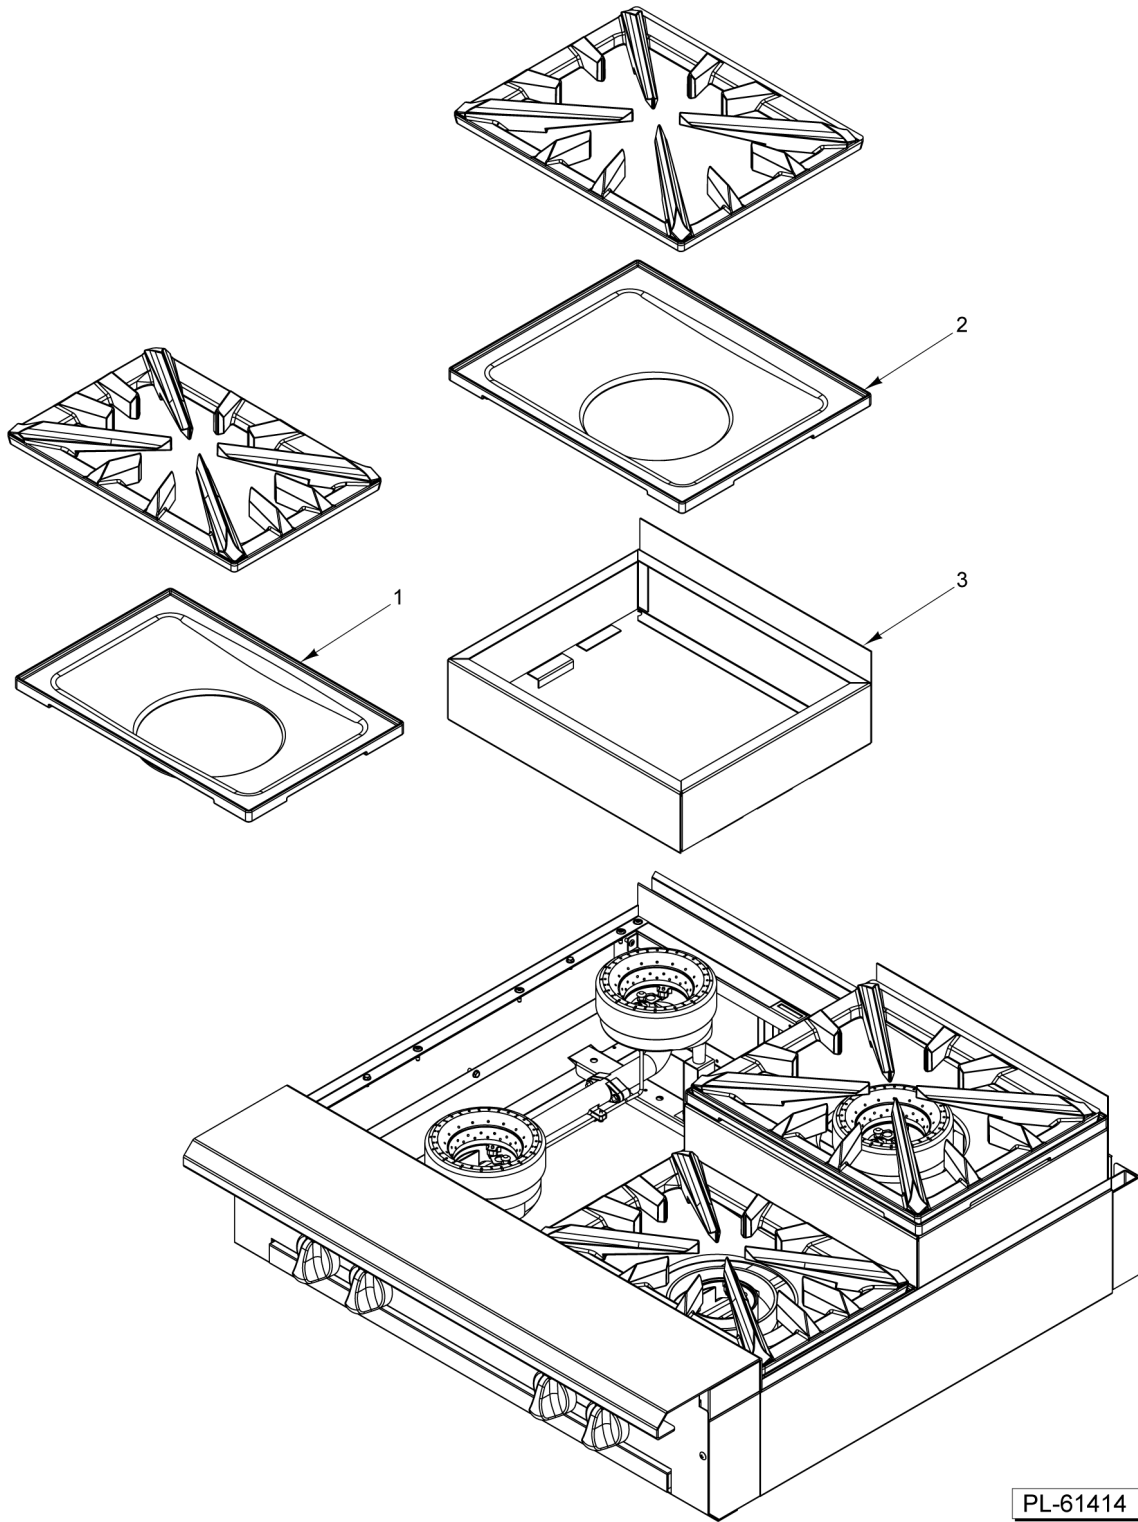

PARTS NOT ILLUSTRATED

PL-61413

12/18/24/36 IN WORK TOP

12/18/24/36 IN WORK TOP

ILLUS. PL-61413	PART NO.	NAME OF PART	AMT.
1	00-497984-00001	Retainer - Grate.....	2
2	00-499615-00002	Deflector - Rear (SST) (36" Work Top).....	1
3	00-956725-00002	Deflector - Rear (SST) (24" Work Top).....	1
4	00-956697-00002	Deflector - Rear (SST) (18" Work Top).....	1
5	00-499935-00002	Deflector - Rear (SST) (12" Work Top).....	1
6	FP-012-02	Fitting - Tube 1/2 TBG X 3/8 MPT.....	1
7	00-426509-00010	Tube - Flex 1/2" O.D. 10" Lg.....	1
8	00-957590-00001	Cover Manifold (36" Work Top).....	1
9	00-957572-00001	Cover Manifold (24" Work Top).....	1
10	00-957566-00001	Cover - Manifold (18" Work Top).....	1
11	00-957558-00001	Cover - Manifold (12" Work Top).....	1
12	00-956639-000G1	Work Top Assy. 36".....	1
13	00-956639-000G2	Work Top Assy. 24".....	1
14	00-956639-000G3	Work Top Assy. 18".....	1
15	00-956639-000G4	Work Top Assy. 12".....	1
16	00-499555-00001	Disconnect - Gas Female.....	1
17	00-499047-00001	Bracket - Disconnect.....	1
18	00-499425-000G1	Front Top Assy. (36" Work Top).....	1
19	00-957235-000G1	Front Top Assy - Condiment Rail (36" Work Top).....	1
20	00-956705-000G1	Front Top Assy. (24" Work Top).....	1
21	00-957357-000G1	Front Top Assy. - Condiment Rail (24" Work Top).....	1
22	00-956658-000G1	Front Top Assy (18" Work Top).....	1
23	00-499966-000G1	Front Top Assy. (12" Work Top).....	1
24	00-957067-000G1	Riser - Stub 36" W/Alum. Back.....	1
25	00-957066-000G1	Riser - Stub 24" W/Alum. Back.....	1
26	00-957065-000G1	Riser - Stub 18" W/Alum. Back.....	1
27	00-957064-000G1	Riser - Stub 12" W/Alum. Back.....	1

18/36 IN STEP UP OPEN TOP BURNER

18/36 IN STEP UP OPEN TOP BURNER

ILLUS. PL-61414	PART NO.	NAME OF PART	AMT.
1	00-957882-00001	Bowl - Front 18" Step Up.....2	2
2	00-957881-00001	Bowl - Rear 18" Step Up.....2	2
3	00-957877-000G1	Frame - 18" Step Up.....2	2