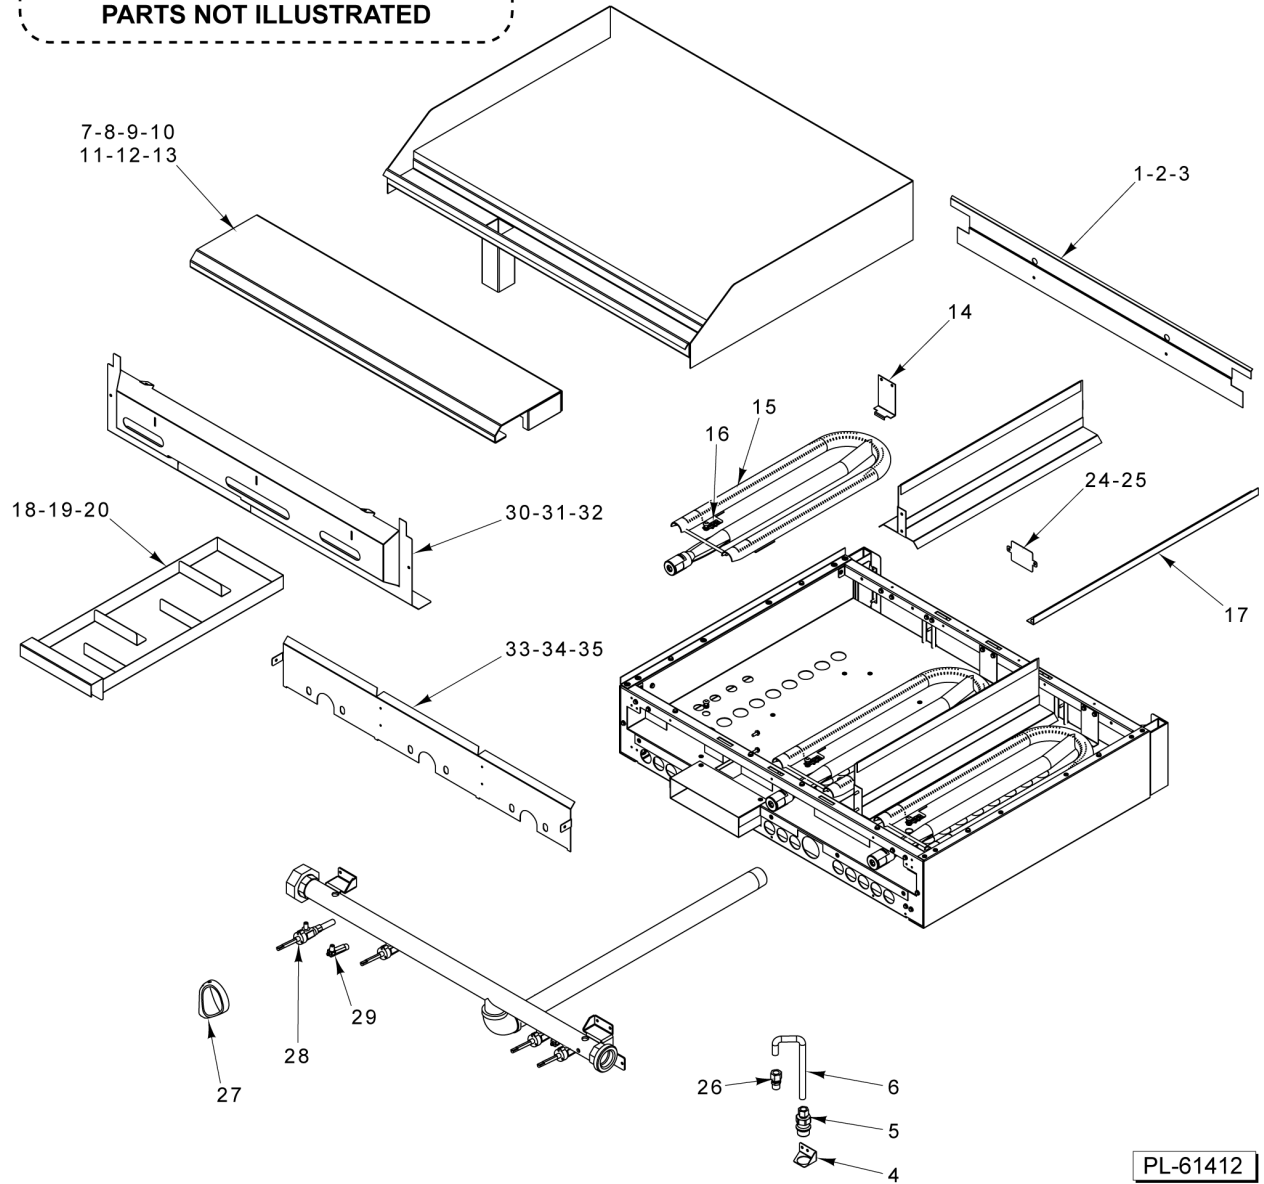

36 00-957170-000G1 Griddle Baffle Assy.
37 00-788541-0000A Tube - Pilot Flex
38 00-956939-00002 Tube - Pilot Flex

PARTS NOT ILLUSTRATED

18/24/36 IN MANUAL CONTROL GRIDDLE TOP

18/24/36 IN MANUAL CONTROL GRIDDLE TOP

ILLUS.	PART NO.	NAME OF PART	AMT.
PL-61412			
1	00-957961-00001	Panel - Rear Closure 36" (Alum.) (36" Griddle Top).....	1
2	00-957989-00001	Panel - Rear Closure 24" (24" Griddle Top).....	1
3	00-957993-00001	Panel - Rear Closure 18" (18" Griddle Top).....	AR
4	00-499047-00001	Bracket - Disconnect.....	1
5	00-499555-00001	Disconnect - Gas Female.....	1
6	00-426509-00010	Tube - Flex 1/2" O.D. 10" Lg.....	1
7	00-499425-000G1	Front Top Assy. (36" Griddle Top).....	1
8	00-956705-000G1	Front Top Assy. (24" Griddle Top).....	1
9	00-956658-000G1	Front Top Assy (18" Griddle Top).....	1
10	00-957235-000G1	Front Top Assy - Condiment Rail (36" Griddle Top).....	1
11	00-957239-000G1	Front Top Slide Rail Assy. (36" Griddle Top).....	1
12	00-957357-000G1	Front Top Assy. - Condiment Rail (24" Griddle Top).....	1
13	00-957235-000G1	Front Top Assy - Condiment Rail 18" Griddle Top.....	1
14	00-499112-00001	Bracket - Griddle Burner Support.....	3
15	00-499635-00001	Griddle Burner Assy.....	3
16	00-413302-00001	Clip - Pilot Mounting.....	3
17	00-497984-00001	Retainer - Grate.....	2
18	00-957982-000G4	Grease Drawer Assy. (36" Griddle Top).....	1
19	00-956709-000G4	Grease Drawer Assy. (24" Griddle Top).....	1
20	00-956677-000G4	Grease Drawer Assy. (18" Griddle Top).....	1
21	00-499622-000G2	36 In Griddle Assy.....	1
22	00-499957-000G2	24 In Griddle Assy.....	1
23	00-956674-000G2	18 In Griddle Assy.....	1
24	00-956662-00001	Cover - Rear Manifold.....	1
25	00-956710-00001	Cover - Hot Top 24" Griddle.....	1
26	FP-012-02	Fitting - Tube 1/2 TBG X 3/8 MPT.....	1
27	00-499712-00001	Knob - HD Burner.....	AR
*28	00-957367-00001	Valve - Burner.....	AR
29	00-499970-00001	Valve - Pilot Quick Disconnect.....	AR
30	00-957604-000G2	Cover - Manifold 36" Thermo Griddle (Condiment Rail).....	1
31	00-957602-000G2	Cover - Manifold 24" Thermo Griddle (Condiment Rail).....	1
32	00-957594-000G1	Cover - Manifold 18" Thermo Griddle.....	1
33	00-957396-00002	Baffle - Griddle.....	1
34	00-957988-00002	Baffle - 24" Forward Griddle.....	1
35	00-957992-00002	Baffle - 18" Forward Griddle.....	1
36	00-957170-000G1	Griddle Baffle Assy. Center.....	2
37	00-788541-0000A	Tube - Pilot, Flex (W/Tip).....	2
38	00-956939-00002	Tube - Pilot, Flex (W/Tip).....	1
39	00-010901-00042	Orifice - Spud (Nat. Gas) FOR SEA LEVEL TO 2499'	1
40	00-010901-00052	Orifice - Spud (LP Gas) FOR SEA LEVEL TO 2499'	1

* Must Order Orifice Spud Separately Item 39 for Natural and Item 40 for