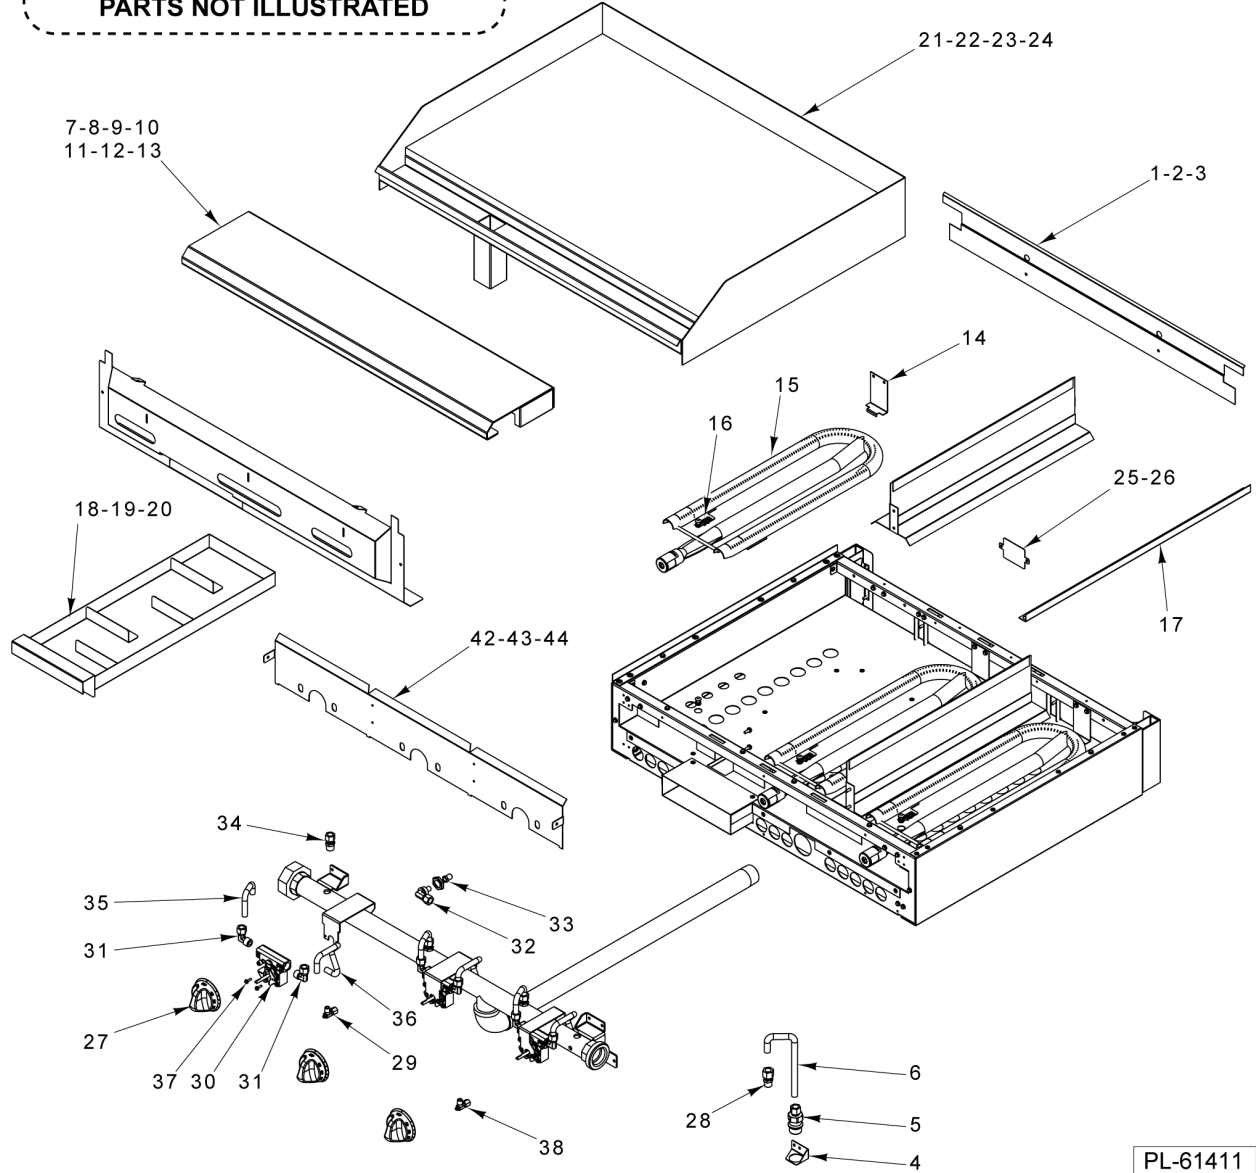

45 00-788541-0000A Tube - Pilot Flex
46 00-956939-00002 Tube - Pilot Flex

PARTS NOT ILLUSTRATED

PL-61411

18/24/36 IN THERMO CONTROL GRIDDLE TOP

18/24/36 IN THERMO CONTROL GRIDDLE TOP

ILLUS. PL-61411	PART NO.	NAME OF PART	AMT.
1	00-957961-00001	Panel - Rear Closure 36" (Alum.) (36" Griddle Top).....	1
2	00-957989-00001	Panel - Rear Closure 24" (24" Griddle Top).....	1
3	00-957993-00001	Panel - Rear Closure 18" (18" Griddle Top).....	AR
4	00-499047-00001	Bracket - Disconnect.....	1
5	00-499555-00001	Disconnect - Gas Female.....	1
6	00-426509-00010	Tube - Flex 1/2" O.D. 10" Lg.....	1
7	00-499425-000G1	Front Top Assy. (36" Griddle Top).....	1
8	00-956705-000G1	Front Top Assy. (24" Griddle Top).....	1
9	00-956658-000G1	Front Top Assy (18" Griddle Top).....	1
10	00-957235-000G1	Front Top Assy - Condiment Rail (36" Griddle Top).....	1
11	00-957239-000G1	Front Top Slide Rail Assy. (36" Griddle Top).....	1
12	00-957357-000G1	Front Top Assy. - Condiment Rail (24" Griddle Top).....	1
13	00-957235-000G1	Front Top Assy - Condiment Rail (18" Griddle Top).....	1
14	00-499112-00001	Bracket - Griddle Burner Support.....	3
15	00-499635-00001	Griddle Burner Assy.....	3
16	00-413302-00001	Clip - Pilot Mounting.....	3
17	00-497984-00001	Retainer - Grate.....	2
18	00-957982-000G4	Grease Drawer Assy. (36" Griddle Top).....	1
19	00-956709-000G4	Grease Drawer Assy. (24" Griddle Top).....	1
20	00-956677-000G4	Grease Drawer Assy. (18" Griddle Top).....	1
21	00-499622-000G2	36 In Griddle Assy.....	1
22	00-499957-000G2	24 In Griddle Assy.....	1
23	00-956674-000G2	18 In Griddle Assy.....	1
24	00-957170-000G1	Griddle Baffle Assy. Center.....	2
25	00-956662-00001	Cover - Rear Manifold.....	1
26	00-956710-00001	Cover - Hot Top 24" Griddle.....	1
27	00-499488-00002	Knob - Gas Thermostat.....	3
28	FP-012-02	Fitting - Tube 1/2 TBG X 3/8 MPT.....	1
29	00-404193-00001	Valve - Pilot.....	3
30	00-499488-00001	Thermostat - Gas.....	3
31	FP-085-68	Fitting- Elbow (7/16 TBG X 3/8 MPT).....	6
32	00-404079-0000F	Nozzle.....	3
33	00-418051-0000F	Hood - Orifice.....	3
34	FP-085-42	Fitting - Tube (7/16 TBG X 3/8 MPT).....	3
35	00-426508-00006	Tube - Flex 7/16" O.D. 6" Lg.....	3
36	00-426508-00010	Tube - Flex 7/16" O.D. 10" Lg.....	3
37	SD-036-79	Self-Tapping Screw 6-32 x 1/2 Type TT Hex Hd. (SST).....	6
38	FP-085-53	Pipe Plug 1/8.....	1
39	00-957604-000G2	Cover - Manifold 36" Thermo Griddle (Condiment Rail).....	1
40	00-957602-000G2	Cover - Manifold 24" Thermo Griddle (Condiment Rail).....	1
41	00-957594-000G1	Cover - Manifold 18" Thermo Griddle.....	1
42	00-957396-00002	Baffle - Griddle.....	1
43	00-957988-00002	Baffle - 24" Forward Griddle.....	1
44	00-957992-00002	Baffle - 18" Forward Griddle.....	1
45	00-788541-0000A	Tube - Pilot, Flex (W/Tip).....	2
46	00-956939-00002	Tube - Pilot, Flex (W/Tip).....	1