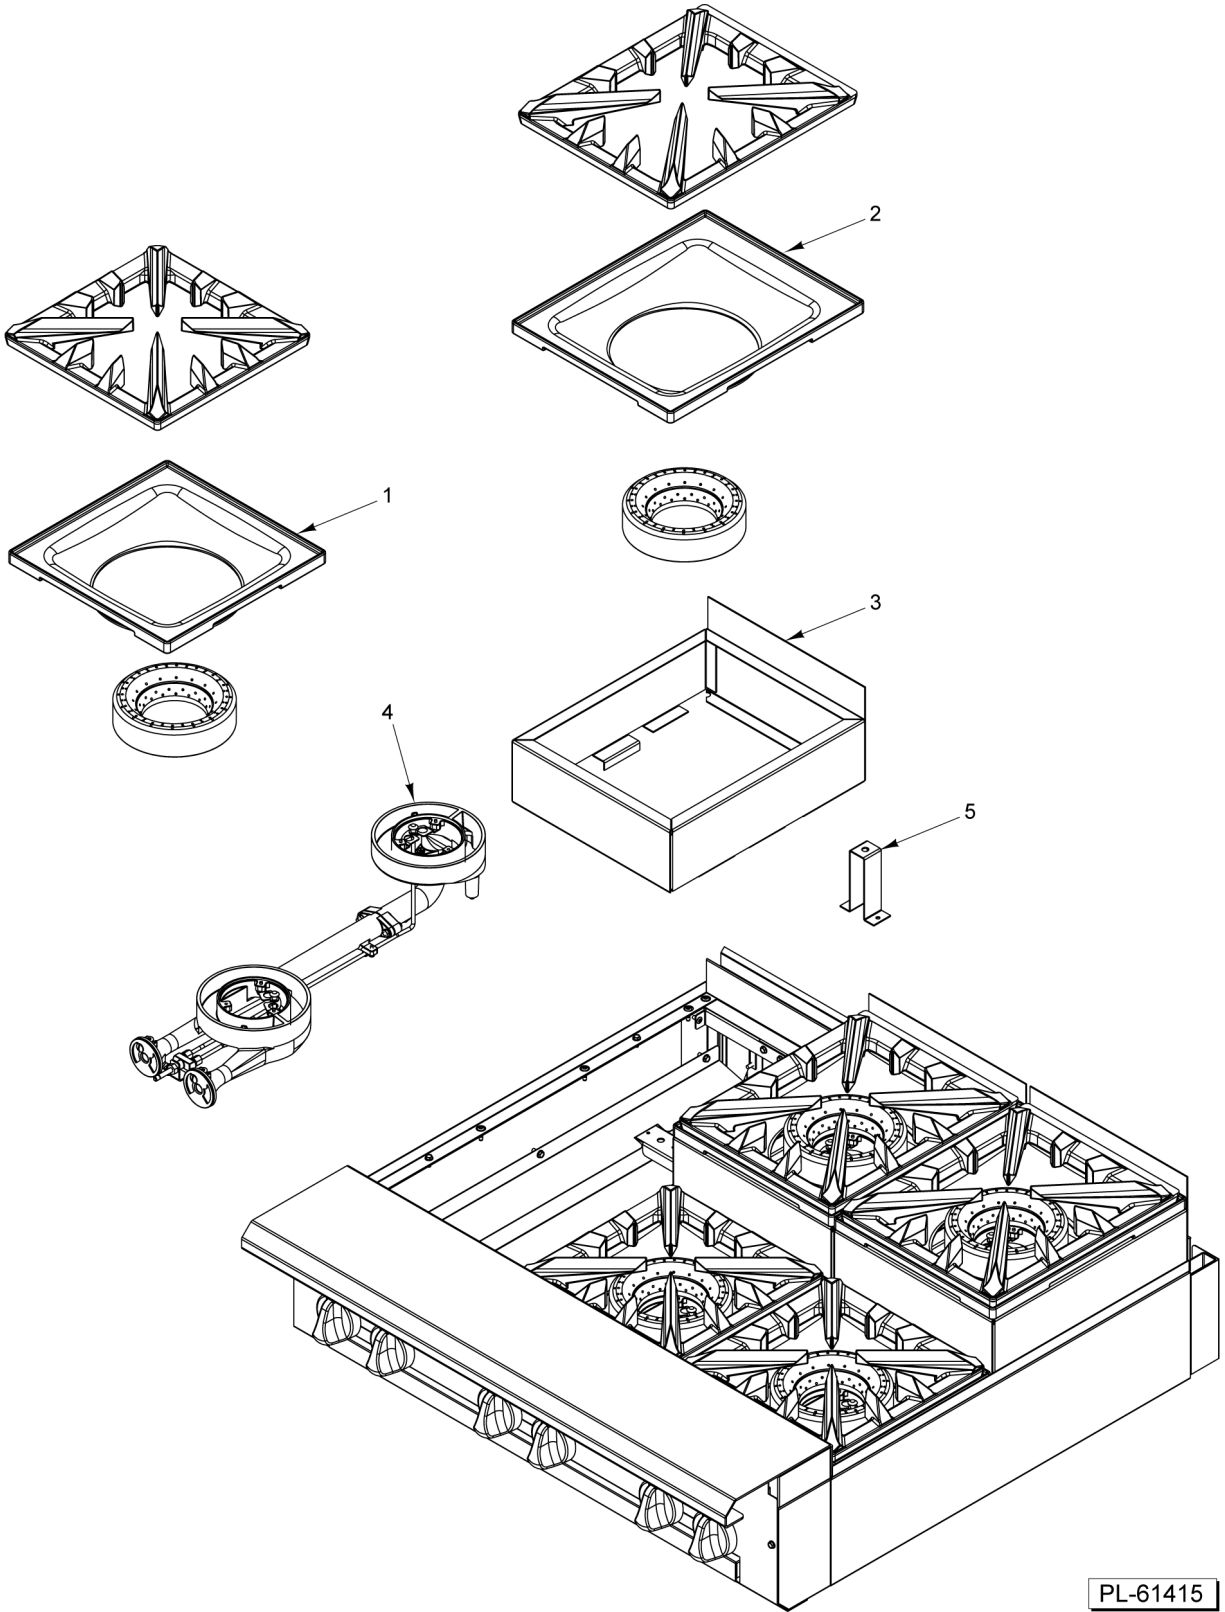

PARTS NOT ILLUSTRATED

PL-61413

12/18/24/36 IN WORK TOP

12/18/24/36 IN WORK TOP

ILLUS. PL-61413	PART NO.	NAME OF PART	AMT.
1	00-497984-00001	Retainer - Grate.....	2
2	00-499615-00002	Deflector - Rear (SST) (36" Work Top).....	1
3	00-956725-00002	Deflector - Rear (SST) (24" Work Top).....	1
4	00-956697-00002	Deflector - Rear (SST) (18" Work Top).....	1
5	00-499935-00002	Deflector - Rear (SST) (12" Work Top).....	1
6	FP-012-02	Fitting - Tube 1/2 TBG X 3/8 MPT.....	1
7	00-426509-00010	Tube - Flex 1/2" O.D. 10" Lg.....	1
8	00-957590-00001	Cover Manifold (36" Work Top).....	1
9	00-957572-00001	Cover Manifold (24" Work Top).....	1
10	00-957566-00001	Cover - Manifold (18" Work Top).....	1
11	00-957558-00001	Cover - Manifold (12" Work Top).....	1
12	00-956639-000G1	Work Top Assy. 36".....	1
13	00-956639-000G2	Work Top Assy. 24".....	1
14	00-956639-000G3	Work Top Assy. 18".....	1
15	00-956639-000G4	Work Top Assy. 12".....	1
16	00-499555-00001	Disconnect - Gas Female.....	1
17	00-499047-00001	Bracket - Disconnect.....	1
18	00-499425-000G1	Front Top Assy. (36" Work Top).....	1
19	00-957235-000G1	Front Top Assy - Condiment Rail (36" Work Top).....	1
20	00-956705-000G1	Front Top Assy. (24" Work Top).....	1
21	00-957357-000G1	Front Top Assy. - Condiment Rail (24" Work Top).....	1
22	00-956658-000G1	Front Top Assy (18" Work Top).....	1
23	00-499966-000G1	Front Top Assy. (12" Work Top).....	1
24	00-957067-000G1	Riser - Stub 36" W/Alum. Back.....	1
25	00-957066-000G1	Riser - Stub 24" W/Alum. Back.....	1
26	00-957065-000G1	Riser - Stub 18" W/Alum. Back.....	1
27	00-957064-000G1	Riser - Stub 12" W/Alum. Back.....	1

18/36 IN STEP UP OPEN TOP BURNER

18/36 IN STEP UP OPEN TOP BURNER

ILLUS. PL-61414	PART NO.	NAME OF PART	AMT.
1	00-957882-00001	Bowl - Front 18" Step Up.....2	2
2	00-957881-00001	Bowl - Rear 18" Step Up.....2	2
3	00-957877-000G1	Frame - 18" Step Up.....2	2