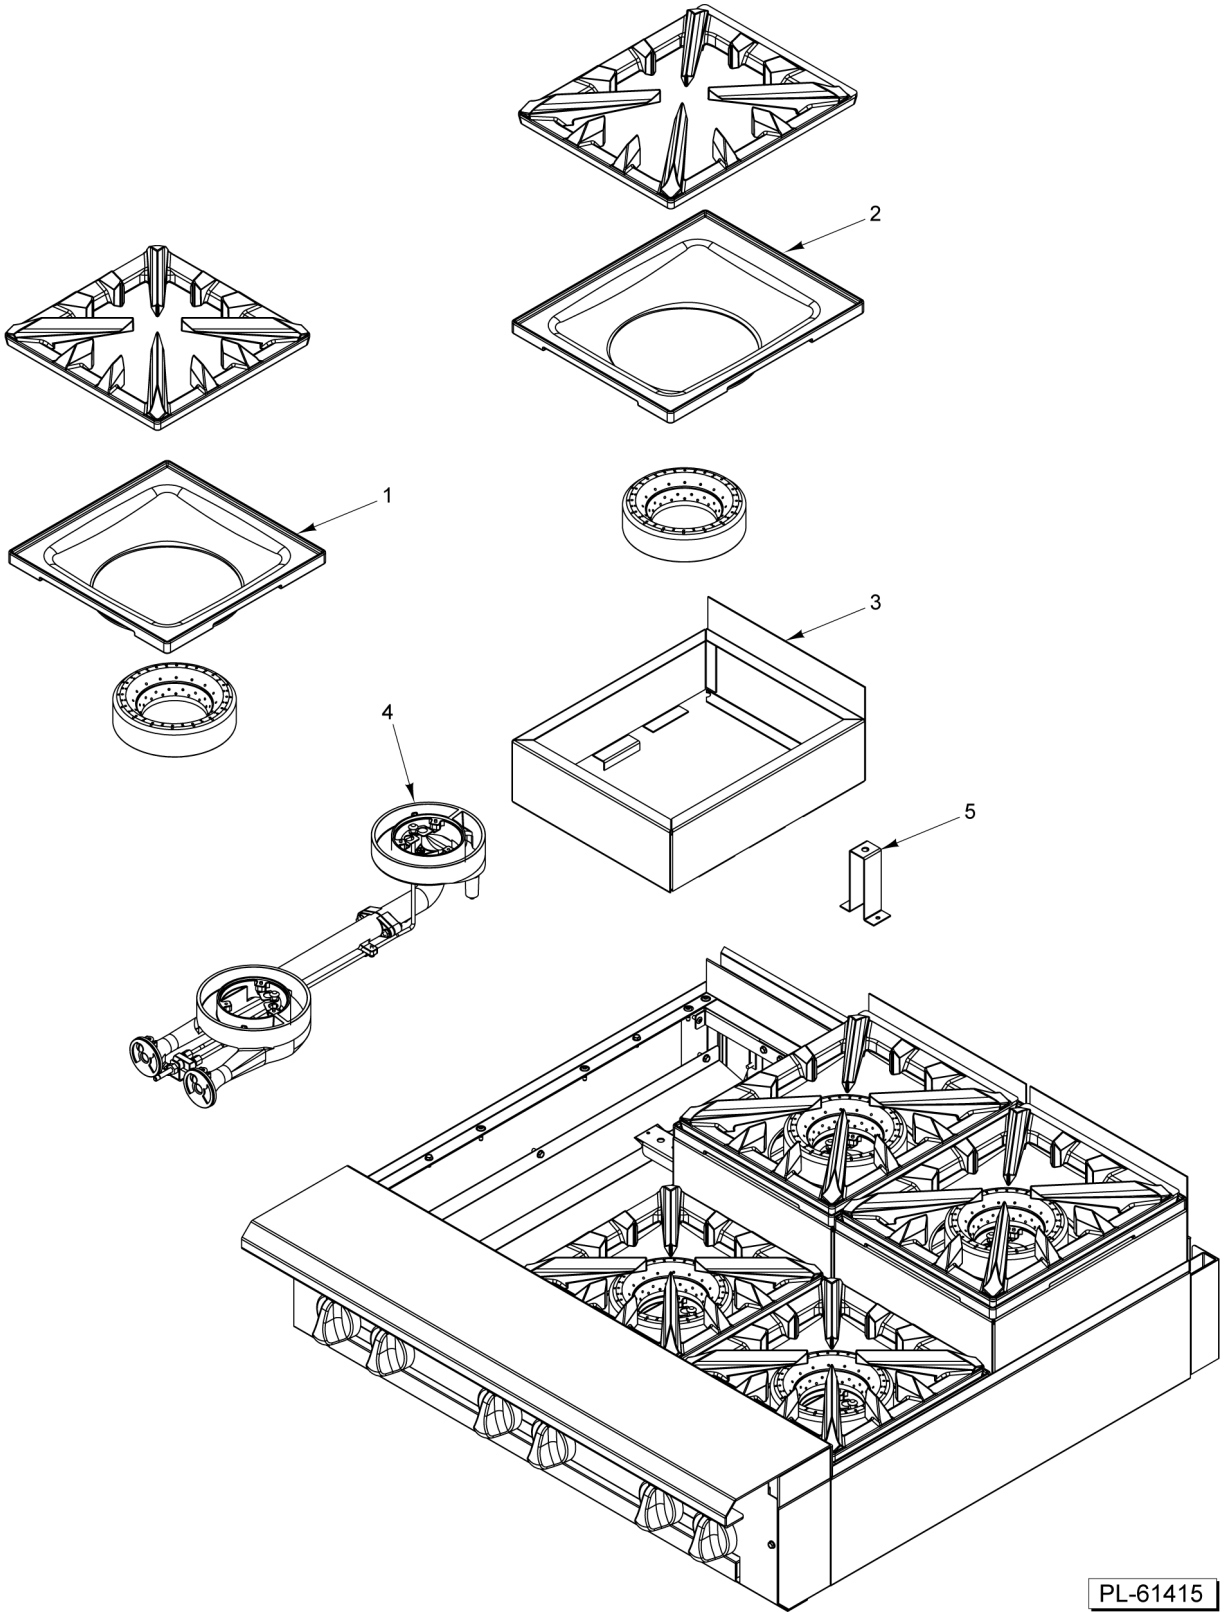

12/18/24/36 IN WORK TOP

12/18/24/36 IN WORK TOP

ILLUS. PL-61413	PART NO.	NAME OF PART	AMT.
1	00-497984-00001	Retainer - Grate.....	2
2	00-499615-00002	Deflector - Rear (SST) (36" Work Top).....	1
3	00-956725-00002	Deflector - Rear (SST) (24" Work Top).....	1
4	00-956697-00002	Deflector - Rear (SST) (18" Work Top).....	1
5	00-499935-00002	Deflector - Rear (SST) (12" Work Top).....	1
6	FP-012-02	Fitting - Tube 1/2 TBG X 3/8 MPT.....	1
7	00-426509-00010	Tube - Flex 1/2" O.D. 10" Lg.....	1
8	00-957590-00001	Cover Manifold (36" Work Top).....	1
9	00-957572-00001	Cover Manifold (24" Work Top).....	1
10	00-957566-00001	Cover - Manifold (18" Work Top).....	1
11	00-957558-00001	Cover - Manifold (12" Work Top).....	1
12	00-956639-000G1	Work Top Assy. 36".....	1
13	00-956639-000G2	Work Top Assy. 24".....	1
14	00-956639-000G3	Work Top Assy. 18".....	1
15	00-956639-000G4	Work Top Assy. 12".....	1
16	00-499555-00001	Disconnect - Gas Female.....	1
17	00-499047-00001	Bracket - Disconnect.....	1
18	00-499425-000G1	Front Top Assy. (36" Work Top).....	1
19	00-957235-000G1	Front Top Assy - Condiment Rail (36" Work Top).....	1
20	00-956705-000G1	Front Top Assy. (24" Work Top).....	1
21	00-957357-000G1	Front Top Assy. - Condiment Rail (24" Work Top).....	1
22	00-956658-000G1	Front Top Assy (18" Work Top).....	1
23	00-499966-000G1	Front Top Assy. (12" Work Top).....	1
24	00-957067-000G1	Riser - Stub 36" W/Alum. Back.....	1
25	00-957066-000G1	Riser - Stub 24" W/Alum. Back.....	1
26	00-957065-000G1	Riser - Stub 18" W/Alum. Back.....	1
27	00-957064-000G1	Riser - Stub 12" W/Alum. Back.....	1

18/36 IN STEP UP OPEN TOP BURNER

18/36 IN STEP UP OPEN TOP BURNER

ILLUS.	PART NO.	NAME OF PART	AMT.
PL-61414			
1	00-957882-00001	Bowl - Front 18" Step Up.....	2
2	00-957881-00001	Bowl - Rear 18" Step Up.....	2
3	00-957877-000G1	Frame - 18" Step Up.....	2