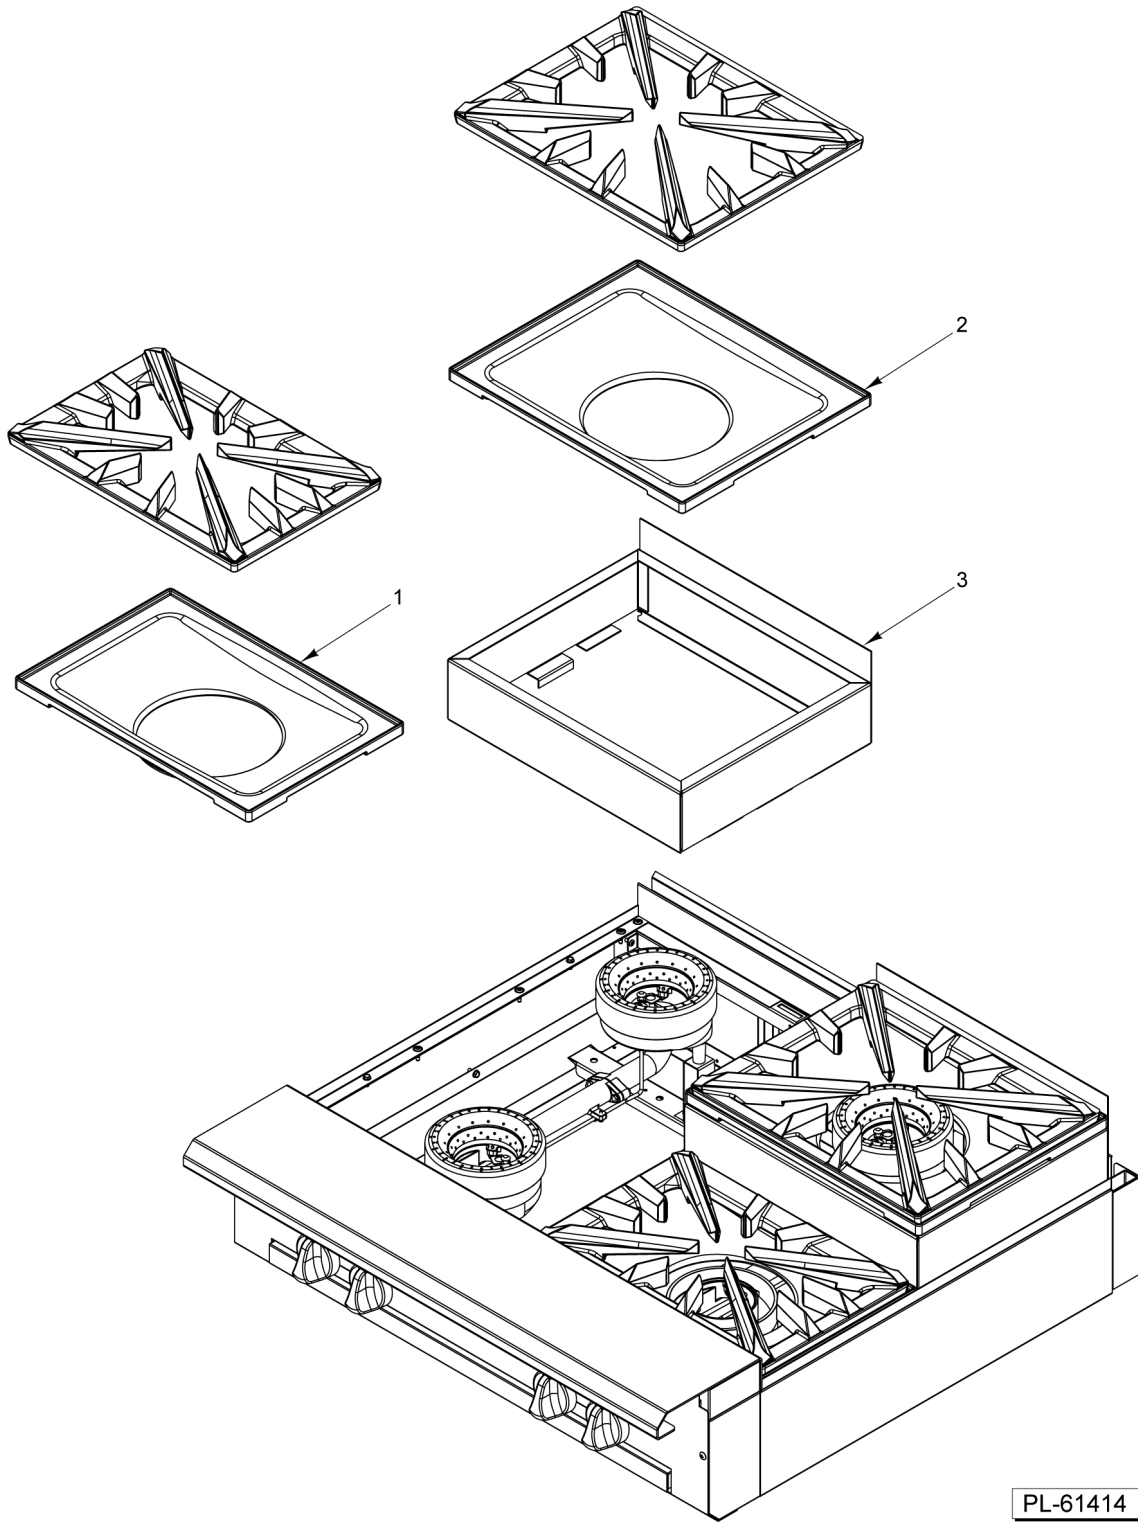

18/36 IN STEP UP OPEN TOP BURNER

18/36 IN STEP UP OPEN TOP BURNER

ILLUS.	PART NO.	NAME OF PART	AMT.
PL-61414			
1	00-957882-00001	Bowl - Front 18" Step Up.....	2
2	00-957881-00001	Bowl - Rear 18" Step Up.....	2
3	00-957877-000G1	Frame - 18" Step Up.....	2