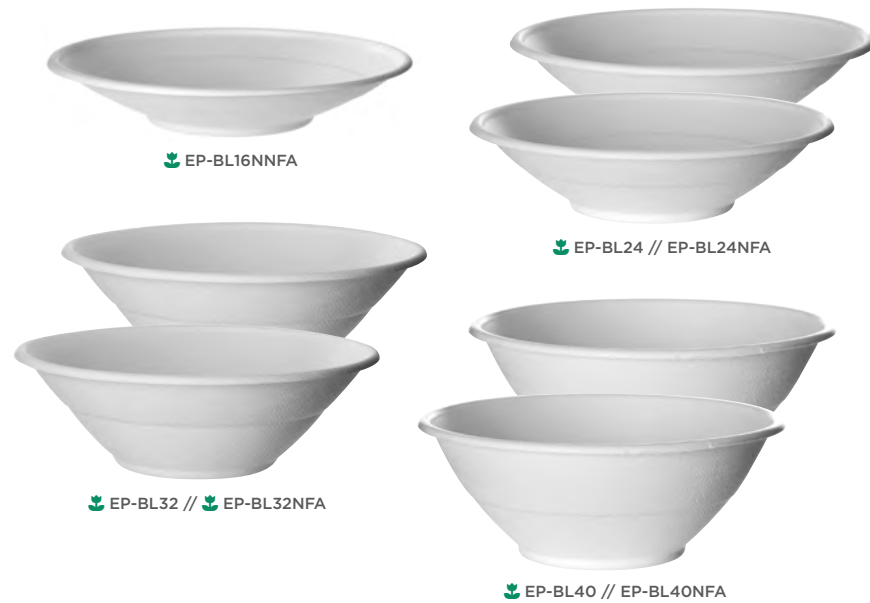

EP-BL6NFA

EP-BL12CNFA

EP-BL8CNFA

EP-BL16CNFA

**LARGE BOWL LIDS**

EP-BLLID

EP-BLRLID // EP-BLRDLIDUS

EP-BLFLIDNFA // EP-BLFLIDNFA

**LARGE COUPE BOWLS**

EP-BL24-C // EP-BL24CNFA

EP-BL32-C // EP-BL32CNFA

EP-BL46CNFA

**LARGE NOODLE BOWLS**

EP-BL16NNFA

EP-BL24 // EP-BL24NFA

EP-BL32 // EP-BL32NFA

EP-BL40 // EP-BL40NFA

**Bowls**

Just say yes to Molded Fiber! This reclaimed, renewable fiber is strong, sturdy, and compostable. A multitude of sizes and shapes make our bowls suited for the tiniest side portion to an individual serving, all the way up to a family style entrée.