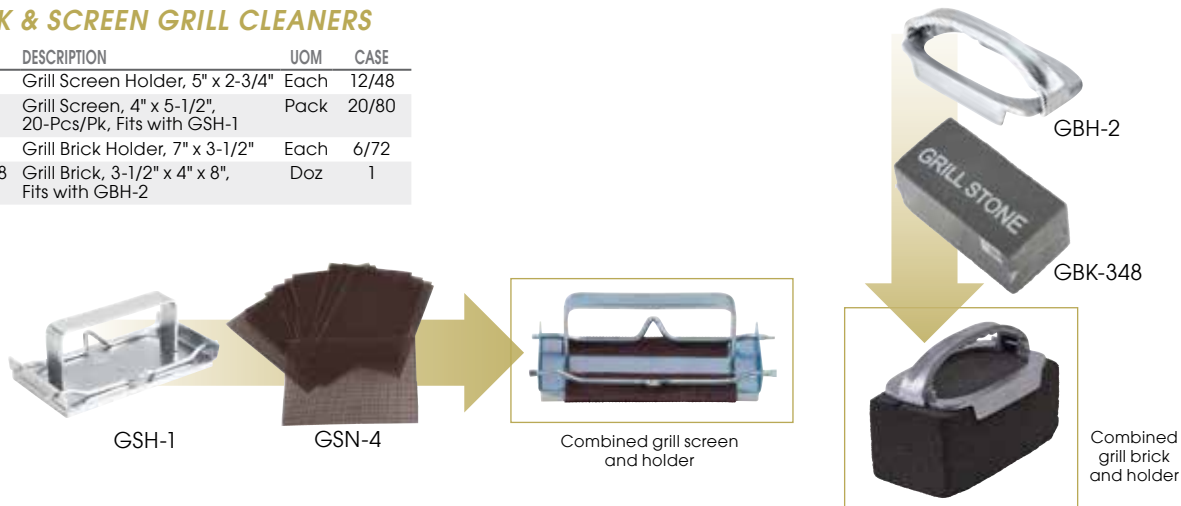

### ALUMINUM GRILL SCRAPER

- ◆ Reversible blade angled scraper great for removing stuck-on food

ITEM	DESCRIPTION	BLADE	UOM	CASE
SCRP-12	12" Alu Scraper	4"	Each	6/48
SCR-4B	Replacement Blades for SCR-12, 10-Pcs/Pk		Pack	10/400

### BRICK & SCREEN GRILL CLEANERS

ITEM	DESCRIPTION	UOM	CASE
GSH-1	Grill Screen Holder, 5" x 2-3/4"	Each	12/48
GSN-4	Grill Screen, 4" x 5-1/2", 20-Pcs/Pk, Fits with GSH-1	Pack	20/80
GBH-2	Grill Brick Holder, 7" x 3-1/2"	Each	6/72
GBK-348	Grill Brick, 3-1/2" x 4" x 8", Fits with GBH-2	Doz	1