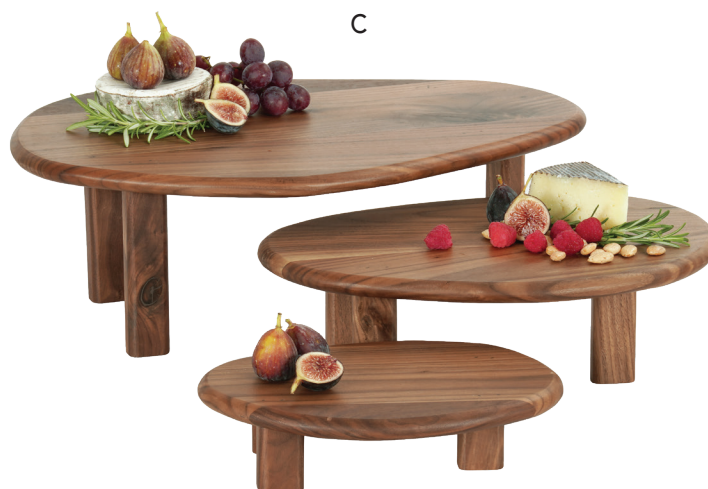

A. SYDNEY ACRYLIC BEVERAGE DISPENSER

Includes Ice Chamber and Drip Tray.

3 Gallon Capacity.

Specify Color: Oak (21), Walnut (78).

ITEM 23141-3 | 9¼Wx8Dx29H | Ice

ITEM 23141-3INF | 9¼Wx8Dx29H | Infusion

B. SYDNEY CHAFER ALTERNATIVE

ITEM 22917-13 | 12DIAx7H

C. SYDNEY ORGANIC RISERS

Specify Color: Oak (21), Walnut (78).

Ships Flat.

ITEM 23120 | 12Wx8¼Dx3H

ITEM 23121 | 16Wx10¼Dx5H

ITEM 23119 | 21Wx13½Dx7H

D. SYDNEY NESTING RISERS