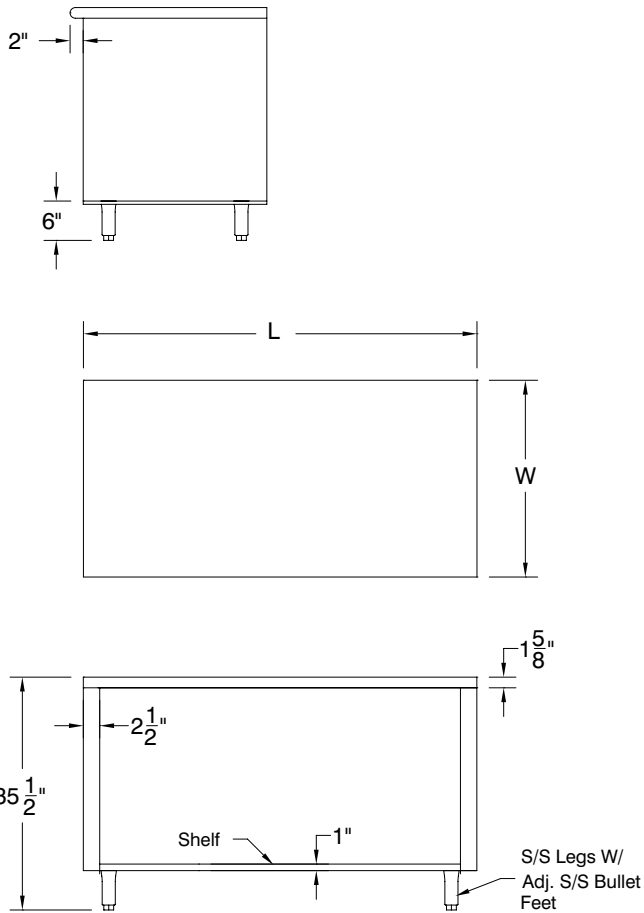

STAINLESS STEEL

16 GA. TOP ECONOMY OPEN BASE ENCLOSED BASE WORK TABLES

AVAILABLE WITH FLAT TOP OR 5" BACKSPLASH

FEATURES:

Furnished with a 1-5/8" sanitary rolled rim on the front and 1-5/8" square bend edges on the 2 sides and rear. Fixed Mid Shelf. Recessed handles for ease in opening and closing. Rear flush panel along the rear of the base unit.

5" BOLT-ON CASTERS

Includes 2 With Brakes
 TA-255P Set of 4
 TA-255AP Set of 6

DETAILS and SPECIFICATIONS

TOL ± .500"

Units 7' and larger are furnished with 6 legs.

ALL DIMENSIONS ARE TYPICAL

EEB Flat Top Open Base Series