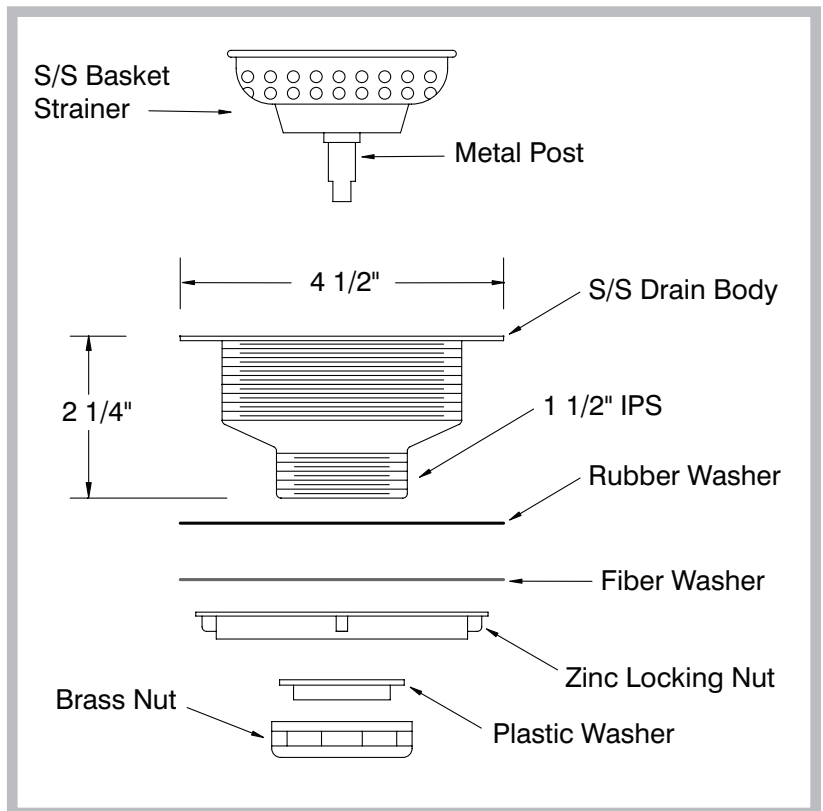

K-6 3 1/2" REPLACEMENT DRAIN

Item #: _____ Qty #: _____
 Model #: _____
 Project #: _____

FEATURES:

- 3 1/2" drain opening.
- 1 1/2" N.P.S.
- Removable Crumb Basket.

MATERIAL:

- Brass body.
- Stainless Steel Crumb Basket.

DIMENSIONS and SPECIFICATIONS

Accessories

**Strainer Plate For
3 1/2" Drains**

Fits K-6 drain only.

K-410

Customer Service Available To Assist You 1-800-645-3166 8:30 am - 7:00 pm E.S.T.

For Orders & Customer Service:
 Email: customer@advancetabco.com or Fax: 631-242-6900