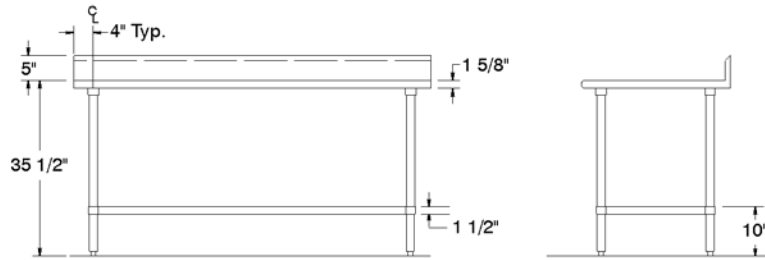

KSS-Series: Stainless Steel Legs & Undershelf

L	24" Wide	Wt.	30" Wide	Wt.	36" Wide	Wt.
30"	KSS-240	55 lbs.	KSS-300	70 lbs.		
24"	KSS-242	50 lbs.	KSS-302	56 lbs.	KSS-362	86 lbs.
36"	KSS-243	66 lbs.	KSS-303	77 lbs.	KSS-363	92 lbs.
48"	KSS-244	81 lbs.	KSS-304	92 lbs.	KSS-364	101 lbs.
60"	KSS-245	95 lbs.	KSS-305	111 lbs.	KSS-365	121 lbs.
72"	KSS-246	113 lbs.	KSS-306	129 lbs.	KSS-366	142 lbs.
84"	KSS-247	135 lbs.	KSS-307	153 lbs.	KSS-367	169 lbs.
96"	KSS-248	150 lbs.	KSS-308	171 lbs.	KSS-368	189 lbs.
108"	KSS-249	165 lbs.	KSS-309	195 lbs.	KSS-369	260 lbs.
120"	KSS-2410	268 lbs.	KSS-3010	294 lbs.	KSS-3610	315 lbs.
132"	KSS-2411	301 lbs.	KSS-3011	331 lbs.	KSS-3611	358 lbs.
144"	KSS-2412	316 lbs.	KSS-3012	346 lbs.	KSS-3612	373 lbs.

KLG-Series: Galvanized Steel Legs & Undershelf

L	24" Wide	Wt.	30" Wide	Wt.	36" Wide	Wt.
30"	KLG-240	55 lbs.	KLG-300	70 lbs.		
24"	KLG-242	50 lbs.	KLG-302	56 lbs.	KLG-362	86 lbs.
36"	KLG-243	66 lbs.	KLG-303	77 lbs.	KLG-363	92 lbs.
48"	KLG-244	81 lbs.	KLG-304	92 lbs.	KLG-364	101 lbs.
60"	KLG-245	95 lbs.	KLG-305	111 lbs.	KLG-365	121 lbs.
72"	KLG-246	113 lbs.	KLG-306	129 lbs.	KLG-366	142 lbs.
84"	KLG-247	135 lbs.	KLG-307	153 lbs.	KLG-367	169 lbs.
96"	KLG-248	150 lbs.	KLG-308	171 lbs.	KLG-368	189 lbs.
108"	KLG-249	165 lbs.	KLG-309	195 lbs.	KLG-369	260 lbs.
120"	KLG-2410	268 lbs.	KLG-3010	294 lbs.	KLG-3610	315 lbs.
132"	KLG-2411	301 lbs.	KLG-3011	331 lbs.	KLG-3611	358 lbs.
144"	KLG-2412	316 lbs.	KLG-3012	346 lbs.	KLG-3612	373 lbs.