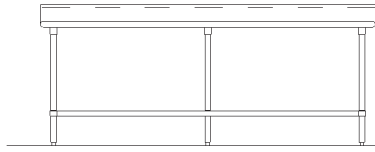

DETAILS and SPECIFICATIONS

ALL DIMENSIONS ARE TYPICAL TOL ± .500"

All Units Shipped Unassembled (KD) for Reduced Shipping Costs.

KSS & KLG Series Undershelf Style 5" Backsplash

Finished size of undershelf = Length minus 5 3/4"
Width minus 5 3/4"

Units 8ft. and larger are furnished with six (6) legs