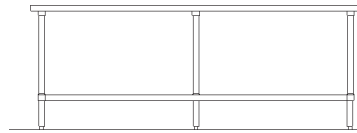

Email: customer@advancetabco.com or Fax: 631-242-6900

For Smart Fabrication™ Quotes:

Email: smartfab@advancetabco.com or Fax: 631-586-2933

DIMENSIONS and SPECIFICATIONS

ALL DIMENSIONS ARE TYPICAL TOL ± .500"

All Units Shipped Unassembled (KD) for Reduced Shipping Costs.

SS & GLG Series Undershelf Style FLAT TOP

Finished size of undershelf = Length minus 5 3/4"
Width minus 5 3/4"

Units 8 ft. and larger are furnished with six (6) legs