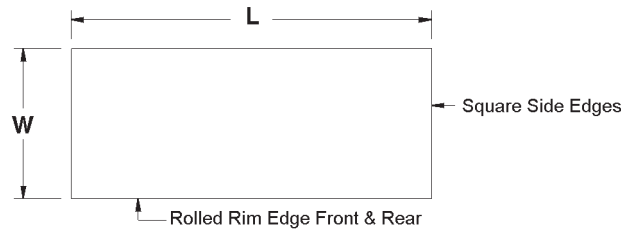

DIMENSIONS and SPECIFICATIONS

ALL DIMENSIONS ARE TYPICAL TOL ± .500"

All Units Shipped Unassembled (KD) for Reduced Shipping Costs.

SS & GLG Series Undershelf Style FLAT TOP

Finished size of undershelf = Length minus 5 3/4"
Width minus 5 3/4"

Units 8 ft. and larger are furnished with six (6) legs

SS-Series: Stainless Steel Legs & Undershelf

L	24" Wide	Wt.	30" Wide	Wt.	36" Wide	Wt.
30"	SS-240	60 lbs.	SS-300	67 lbs.		
24"	SS-242	45 lbs.	SS-302	54 lbs.	SS-362	75 lbs.
36"	SS-243	65 lbs.	SS-303	74 lbs.	SS-363	80 lbs.
48"	SS-244	78 lbs.	SS-304	92 lbs.	SS-364	100 lbs.
60"	SS-245	92 lbs.	SS-305	112 lbs.	SS-365	122 lbs.
72"	SS-246	108 lbs.	SS-306	132 lbs.	SS-366	142 lbs.
84"	SS-247	128 lbs.	SS-307	149 lbs.	SS-367	165 lbs.
96"	SS-248	158 lbs.	SS-308	175 lbs.	SS-368	195 lbs.
108"	SS-249	245 lbs.	SS-309	286 lbs.	SS-369	305 lbs.
120"	SS-2410	295 lbs.	SS-3010	333 lbs.	SS-3610	338 lbs.
132"	SS-2411	320 lbs.	SS-3011	351 lbs.	SS-3611	373 lbs.
144"	SS-2412	345 lbs.	SS-3012	379 lbs.	SS-3612	400 lbs.

GLG-Series: Galvanized Steel Legs & Undershelf

L	24" Wide	Wt.	30" Wide	Wt.	36" Wide	Wt.
30"	GLG-240	60 lbs.	GLG-300	67 lbs.		
24"	GLG-242	45 lbs.	GLG-302	54 lbs.	GLG-362	75 lbs.
36"	GLG-243	65 lbs.	GLG-303	74 lbs.	GLG-363	80 lbs.
48"	GLG-244	78 lbs.	GLG-304	92 lbs.	GLG-364	100 lbs.
60"	GLG-245	92 lbs.	GLG-305	112 lbs.	GLG-365	122 lbs.
72"	GLG-246	108 lbs.	GLG-306	132 lbs.	GLG-366	142 lbs.
84"	GLG-247	128 lbs.	GLG-307	149 lbs.	GLG-367	165 lbs.
96"	GLG-248	158 lbs.	GLG-308	175 lbs.	GLG-368	195 lbs.
108"	GLG-249	245 lbs.	GLG-309	286 lbs.	GLG-369	305 lbs.
120"	GLG-2410	295 lbs.	GLG-3010	333 lbs.	GLG-3610	338 lbs.
132"	GLG-2411	320 lbs.	GLG-3011	351 lbs.	GLG-3611	373 lbs.
144"	GLG-2412	345 lbs.	GLG-3012	379 lbs.	GLG-3612	400 lbs.