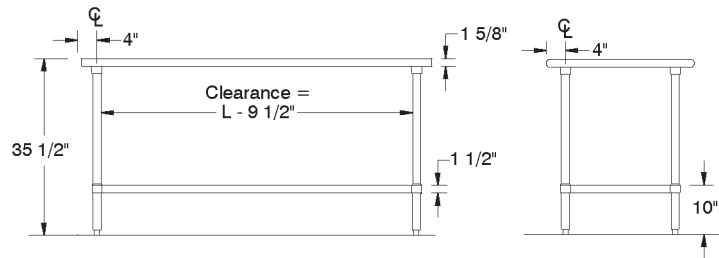

DIMENSIONS and SPECIFICATIONS

ALL DIMENSIONS ARE TYPICAL TOL ± .500"

All Units Shipped Unassembled (KD) for Reduced Shipping Costs.

SS & GLG Series Undershelf Style FLAT TOP

Finished size of undershelf = Length minus 5 3/4"
Width minus 5 3/4"

Units 8 ft. and larger are furnished with six (6) legs

SS-Series: Stainless Steel Legs & Undershelf

L	24" Wide	Wt.	30" Wide	Wt.	36" Wide	Wt.
30"	SS-240	60 lbs.	SS-300	67 lbs.		
24"	SS-242	45 lbs.	SS-302	54 lbs.	SS-362	75 lbs.
36"	SS-243	65 lbs.	SS-303	74 lbs.	SS-363	80 lbs.
48"	SS-244	78 lbs.	SS-304	92 lbs.	SS-364	100 lbs.
60"	SS-245	92 lbs.	SS-305	112 lbs.	SS-365	122 lbs.
72"	SS-246	108 lbs.	SS-306	132 lbs.	SS-366	142 lbs.
84"	SS-247	128 lbs.	SS-307	149 lbs.	SS-367	165 lbs.
96"	SS-248	158 lbs.	SS-308	175 lbs.	SS-368	195 lbs.
108"	SS-249	245 lbs.	SS-309	286 lbs.	SS-369	305 lbs.
120"	SS-2410	295 lbs.	SS-3010	333 lbs.	SS-3610	338 lbs.
132"	SS-2411	320 lbs.	SS-3011	351 lbs.	SS-3611	373 lbs.
144"	SS-2412	345 lbs.	SS-3012	379 lbs.	SS-3612	400 lbs.

GLG-Series: Galvanized Steel Legs & Undershelf

L	24" Wide	Wt.	30" Wide	Wt.	36" Wide	Wt.
30"	GLG-240	60 lbs.	GLG-300	67 lbs.		
24"	GLG-242	45 lbs.	GLG-302	54 lbs.	GLG-362	75 lbs.
36"	GLG-243	65 lbs.	GLG-303	74 lbs.	GLG-363	80 lbs.
48"	GLG-244	78 lbs.	GLG-304	92 lbs.	GLG-364	100 lbs.
60"	GLG-245	92 lbs.	GLG-305	112 lbs.	GLG-365	122 lbs.
72"	GLG-246	108 lbs.	GLG-306	132 lbs.	GLG-366	142 lbs.
84"	GLG-247	128 lbs.	GLG-307	149 lbs.	GLG-367	165 lbs.
96"	GLG-248	158 lbs.	GLG-308	175 lbs.	GLG-368	195 lbs.
108"	GLG-249	245 lbs.	GLG-309	286 lbs.	GLG-369	305 lbs.
120"	GLG-2410	295 lbs.	GLG-3010	333 lbs.	GLG-3610	338 lbs.
132"	GLG-2411	320 lbs.	GLG-3011	351 lbs.	GLG-3611	373 lbs.
144"	GLG-2412	345 lbs.	GLG-3012	379 lbs.	GLG-3612	400 lbs.