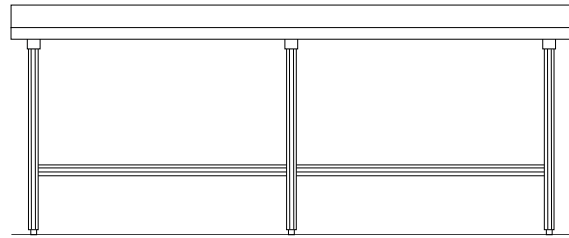

DETAILS and SPECIFICATIONS

ALL DIMENSIONS ARE TYPICAL TOL ± .500"

All Units Shipped Unassembled (KD) for Reduced Shipping Costs.

PREMIUM Series - 5" Backsplash - Open Base Style TKSS & TKLG Series

Units 8 ft. and larger are furnished with six (6) legs

TKSS-Series: Stainless Steel Legs & Cross-Bracing

L	24" Wide	Wt.	30" Wide	Wt.	36" Wide	Wt.
30"	TKSS-240	49 lbs.	TKSS-300	55 lbs.		
24"	TKSS-242	43 lbs.	TKSS-302	48 lbs.	TKSS-362	75 lbs.
36"	TKSS-243	55 lbs.	TKSS-303	62 lbs.	TKSS-363	80 lbs.
48"	TKSS-244	67 lbs.	TKSS-304	75 lbs.	TKSS-364	85 lbs.
60"	TKSS-245	77 lbs.	TKSS-305	89 lbs.	TKSS-365	99 lbs.
72"	TKSS-246	89 lbs.	TKSS-306	97 lbs.	TKSS-366	112 lbs.
84"	TKSS-247	107 lbs.	TKSS-307	118 lbs.	TKSS-367	131 lbs.
96"	TKSS-248	119 lbs.	TKSS-308	131 lbs.	TKSS-368	145 lbs.
108"	TKSS-249	135 lbs.	TKSS-309	150 lbs.	TKSS-369	165 lbs.
120"	TKSS-2410	234 lbs.	TKSS-3010	249 lbs.	TKSS-3610	268 lbs.
132"	TKSS-2411	258 lbs.	TKSS-3011	276 lbs.	TKSS-3611	298 lbs.
144"	TKSS-2412	273 lbs.	TKSS-3012	291 lbs.	TKSS-3612	313 lbs.

TKLG-Series: Galvanized Steel Legs & Cross-Bracing

L	24" Wide	Wt.	30" Wide	Wt.	36" Wide	Wt.
30"	TKLG-240	49 lbs.	TKLG-300	55 lbs.		
24"	TKLG-242	43 lbs.	TKLG-302	48 lbs.	TKLG-362	75 lbs.
36"	TKLG-243	55 lbs.	TKLG-303	62 lbs.	TKLG-363	80 lbs.
48"	TKLG-244	67 lbs.	TKLG-304	75 lbs.	TKLG-364	85 lbs.
60"	TKLG-245	77 lbs.	TKLG-305	89 lbs.	TKLG-365	99 lbs.
72"	TKLG-246	89 lbs.	TKLG-306	97 lbs.	TKLG-366	112 lbs.
84"	TKLG-247	107 lbs.	TKLG-307	118 lbs.	TKLG-367	131 lbs.
96"	TKLG-248	119 lbs.	TKLG-308	131 lbs.	TKLG-368	145 lbs.
108"	TKLG-249	135 lbs.	TKLG-309	150 lbs.	TKLG-369	165 lbs.
120"	TKLG-2410	234 lbs.	TKLG-3010	249 lbs.	TKLG-3610	268 lbs.
132"	TKLG-2411	258 lbs.	TKLG-3011	276 lbs.	TKLG-3611	298 lbs.
144"	TKLG-2412	273 lbs.	TKLG-3012	291 lbs.	TKLG-3612	313 lbs.