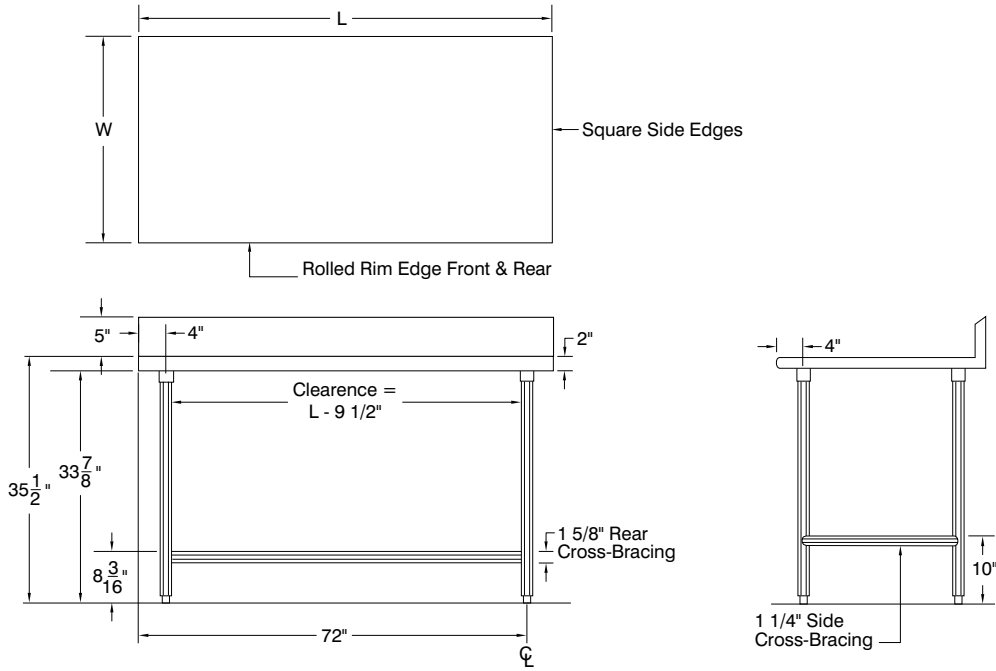

DETAILS and SPECIFICATIONS

ALL DIMENSIONS ARE TYPICAL TOL ± .500"

All Units Shipped Unassembled (KD) for Reduced Shipping Costs.

PREMIUM Series - 5" Backsplash - Open Base Style TKSS & TKLG Series

Units 8 ft. and larger are furnished with six (6) legs

TKSS-Series: Stainless Steel Legs & Cross-Bracing

L	24" Wide	Wt.	30" Wide	Wt.	36" Wide	Wt.
30"	TKSS-240	49 lbs.	TKSS-300	55 lbs.		
24"	TKSS-242	43 lbs.	TKSS-302	48 lbs.	TKSS-362	75 lbs.
36"	TKSS-243	55 lbs.	TKSS-303	62 lbs.	TKSS-363	80 lbs.
48"	TKSS-244	67 lbs.	TKSS-304	75 lbs.	TKSS-364	85 lbs.
60"	TKSS-245	77 lbs.	TKSS-305	89 lbs.	TKSS-365	99 lbs.
72"	TKSS-246	89 lbs.	TKSS-306	97 lbs.	TKSS-366	112 lbs.
84"	TKSS-247	107 lbs.	TKSS-307	118 lbs.	TKSS-367	131 lbs.
96"	TKSS-248	119 lbs.	TKSS-308	131 lbs.	TKSS-368	145 lbs.
108"	TKSS-249	135 lbs.	TKSS-309	150 lbs.	TKSS-369	165 lbs.
120"	TKSS-2410	234 lbs.	TKSS-3010	249 lbs.	TKSS-3610	268 lbs.
132"	TKSS-2411	258 lbs.	TKSS-3011	276 lbs.	TKSS-3611	298 lbs.
144"	TKSS-2412	273 lbs.	TKSS-3012	291 lbs.	TKSS-3612	313 lbs.

TKLG-Series: Galvanized Steel Legs & Cross-Bracing

L	24" Wide	Wt.	30" Wide	Wt.	36" Wide	Wt.
30"	TKLG-240	49 lbs.	TKLG-300	55 lbs.		
24"	TKLG-242	43 lbs.	TKLG-302	48 lbs.	TKLG-362	75 lbs.
36"	TKLG-243	55 lbs.	TKLG-303	62 lbs.	TKLG-363	80 lbs.
48"	TKLG-244	67 lbs.	TKLG-304	75 lbs.	TKLG-364	85 lbs.
60"	TKLG-245	77 lbs.	TKLG-305	89 lbs.	TKLG-365	99 lbs.
72"	TKLG-246	89 lbs.	TKLG-306	97 lbs.	TKLG-366	112 lbs.
84"	TKLG-247	107 lbs.	TKLG-307	118 lbs.	TKLG-367	131 lbs.
96"	TKLG-248	119 lbs.	TKLG-308	131 lbs.	TKLG-368	145 lbs.
108"	TKLG-249	135 lbs.	TKLG-309	150 lbs.	TKLG-369	165 lbs.
120"	TKLG-2410	234 lbs.	TKLG-3010	249 lbs.	TKLG-3610	268 lbs.
132"	TKLG-2411	258 lbs.	TKLG-3011	276 lbs.	TKLG-3611	298 lbs.
144"	TKLG-2412	273 lbs.	TKLG-3012	291 lbs.	TKLG-3612	313 lbs.