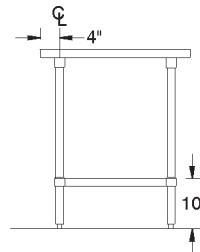

Email: customer@advancetabco.com or Fax: 631-242-6900

For Smart Fabrication™ Quotes:

Email: smartfab@advancetabco.com or Fax: 631-586-2933

DIMENSIONS and SPECIFICATIONS

ALL DIMENSIONS ARE TYPICAL TOL ± .500"

All Units Shipped Unassembled (KD) for Reduced Shipping Costs.

VSS & VLG Series UNDERSHELF Style FLAT TOP

Finished size of undershelf = Length minus 5 3/4"
Width minus 5 3/4"

Units 8 ft. and larger are furnished with six (6) legs

COUNTERTOP EDGE DETAIL

VSS-Series: Stainless Steel Legs & Undershelf

L	24" Wide	Wt.	30" Wide	Wt.	36" Wide	Wt.
30"	VSS-240	49 lbs.	VSS-300	65 lbs.		
24"	VSS-242	31 lbs.	VSS-302	55 lbs.	VSS-362	81 lbs.
36"	VSS-243	64 lbs.	VSS-303	72 lbs.	VSS-363	88 lbs.
48"	VSS-244	79 lbs.	VSS-304	89 lbs.	VSS-364	98 lbs.
60"	VSS-245	92 lbs.	VSS-305	107 lbs.	VSS-365	118 lbs.
72"	VSS-246	109 lbs.	VSS-306	125 lbs.	VSS-366	138 lbs.
84"	VSS-247	130 lbs.	VSS-307	148 lbs.	VSS-367	164 lbs.
96"	VSS-248	145 lbs.	VSS-308	166 lbs.	VSS-368	184 lbs.
108"	VSS-249	161 lbs.	VSS-309	176 lbs.	VSS-369	190 lbs.
120"	VSS-2410	261 lbs.	VSS-3010	287 lbs.	VSS-3610	308 lbs.
132"	VSS-2411	293 lbs.	VSS-3011	324 lbs.	VSS-3611	358 lbs.
144"	VSS-2412	308 lbs.	VSS-3012	339 lbs.	VSS-3612	373 lbs.