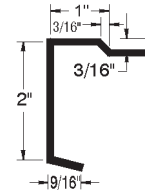

Email: customer@advancetabco.com or Fax: 631-242-6900

For Smart Fabrication™ Quotes:

Email: smartfab@advancetabco.com or Fax: 631-586-2933

DIMENSIONS and SPECIFICATIONS

ALL DIMENSIONS ARE TYPICAL TOL ± .500"

All Units Shipped Unassembled (KD) for Reduced Shipping Costs.

VSS & VLG Series UNDERSHELF Style FLAT TOP

Finished size of undershelf = Length minus 5 3/4"
Width minus 5 3/4"

Units 8 ft. and larger are furnished with six (6) legs

COUNTERTOP EDGE DETAIL

VSS-Series: Stainless Steel Legs & Undershelf

L	24" Wide	Wt.	30" Wide	Wt.	36" Wide	Wt.
30"	VSS-240	49 lbs.	VSS-300	65 lbs.		
24"	VSS-242	31 lbs.	VSS-302	55 lbs.	VSS-362	81 lbs.
36"	VSS-243	64 lbs.	VSS-303	72 lbs.	VSS-363	88 lbs.
48"	VSS-244	79 lbs.	VSS-304	89 lbs.	VSS-364	98 lbs.
60"	VSS-245	92 lbs.	VSS-305	107 lbs.	VSS-365	118 lbs.
72"	VSS-246	109 lbs.	VSS-306	125 lbs.	VSS-366	138 lbs.
84"	VSS-247	130 lbs.	VSS-307	148 lbs.	VSS-367	164 lbs.
96"	VSS-248	145 lbs.	VSS-308	166 lbs.	VSS-368	184 lbs.
108"	VSS-249	161 lbs.	VSS-309	176 lbs.	VSS-369	190 lbs.
120"	VSS-2410	261 lbs.	VSS-3010	287 lbs.	VSS-3610	308 lbs.
132"	VSS-2411	293 lbs.	VSS-3011	324 lbs.	VSS-3611	358 lbs.
144"	VSS-2412	308 lbs.	VSS-3012	339 lbs.	VSS-3612	373 lbs.