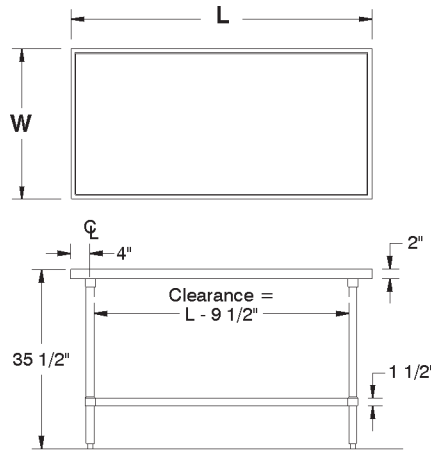

Email: customer@advancetabco.com or Fax: 631-242-6900

For Smart Fabrication™ Quotes:

Email: smartfab@advancetabco.com or Fax: 631-586-2933

DIMENSIONS and SPECIFICATIONS

ALL DIMENSIONS ARE TYPICAL TOL ± .500"

All Units Shipped Unassembled (KD) for Reduced Shipping Costs.

VSS & VLG Series UNDERSHELF Style FLAT TOP

Finished size of undershelf = Length minus 5 3/4"
Width minus 5 3/4"

Units 8 ft. and larger are furnished with six (6) legs

COUNTERTOP EDGE DETAIL

VSS-Series: Stainless Steel Legs & Undershelf

L	24" Wide	Wt.	30" Wide	Wt.	36" Wide	Wt.
30"	VSS-240	49 lbs.	VSS-300	65 lbs.		
24"	VSS-242	31 lbs.	VSS-302	55 lbs.	VSS-362	81 lbs.
36"	VSS-243	64 lbs.	VSS-303	72 lbs.	VSS-363	88 lbs.
48"	VSS-244	79 lbs.	VSS-304	89 lbs.	VSS-364	98 lbs.
60"	VSS-245	92 lbs.	VSS-305	107 lbs.	VSS-365	118 lbs.
72"	VSS-246	109 lbs.	VSS-306	125 lbs.	VSS-366	138 lbs.
84"	VSS-247	130 lbs.	VSS-307	148 lbs.	VSS-367	164 lbs.
96"	VSS-248	145 lbs.	VSS-308	166 lbs.	VSS-368	184 lbs.
108"	VSS-249	161 lbs.	VSS-309	176 lbs.	VSS-369	190 lbs.
120"	VSS-2410	261 lbs.	VSS-3010	287 lbs.	VSS-3610	308 lbs.
132"	VSS-2411	293 lbs.	VSS-3011	324 lbs.	VSS-3611	358 lbs.
144"	VSS-2412	308 lbs.	VSS-3012	339 lbs.	VSS-3612	373 lbs.