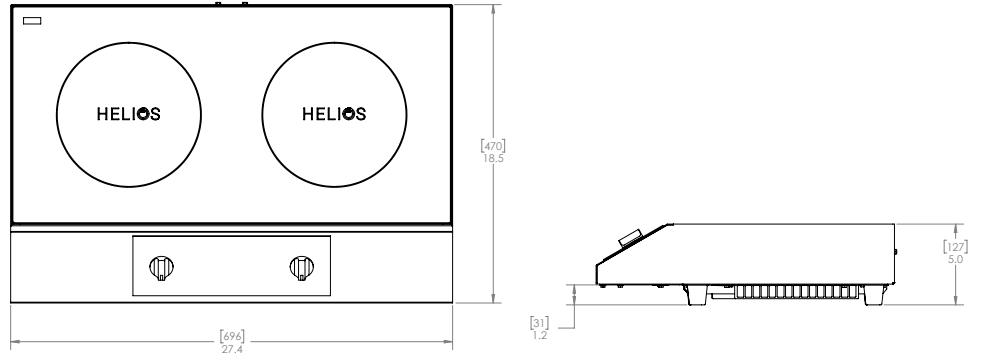

**HELIOS STANDARD
FREESTANDING**

**HELIOS STANDARD
DROP-IN**

**HELIOS TOUCH
FREESTANDING**

DIMENSIONS - HELIOS STANDARD FREESTANDING		
Full Unit Height	5"	127 mm
Full Unit Width	27.4"	696 mm
Full Unit Depth	18.5"	470 mm
Feet Height	1.2"	31 mm
Weight	31 lb.	14 kg
Max Ambient Temperature	122°F	50°C
WALL CLEARANCE*		
Front	2"	51 mm
Sides	2"	51 mm
Rear	2"	51 mm

DIMENSIONS - HELIOS STANDARD DROP-IN		
Full Unit Height	3.7"	95 mm
Full Unit Width	27.3"	692 mm
Housing Width	26.5"	673 mm
Full Unit Depth	13.5"	343 mm
Housing Depth	12.8"	324 mm
Cutout Width	26.88"	683 mm
Cutout Depth	13.13"	334 mm
Weight	30 lb.	13.6 kg
Max Ambient Temperature	122°F	50°C
WALL CLEARANCE*		
Front	2"	51 mm
Sides	2"	51 mm
Rear	2"	51 mm