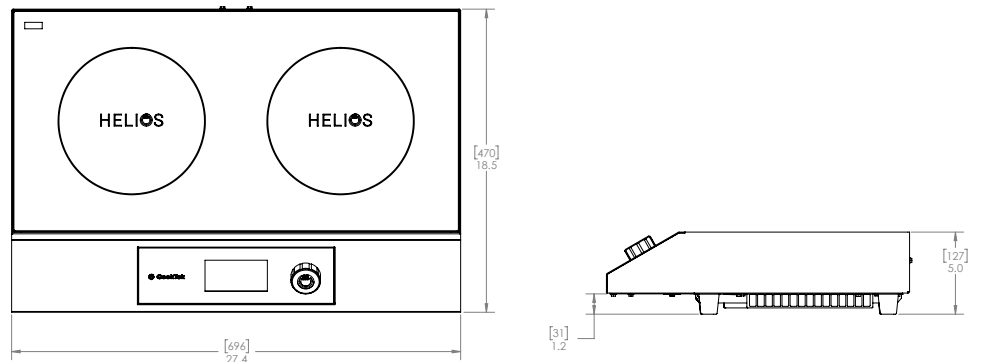

**HELIOS STANDARD
FREESTANDING**

**HELIOS STANDARD
DROP-IN**

**HELIOS TOUCH
FREESTANDING**

DIMENSIONS - HELIOS STANDARD FREESTANDING		
Full Unit Height	5"	127 mm
Full Unit Width	27.4"	696 mm
Full Unit Depth	18.5"	470 mm
Feet Height	1.2"	31 mm
Weight	31 lb.	14 kg
Max Ambient Temperature	122°F	50°C
WALL CLEARANCE*		
Front	2"	51 mm
Sides	2"	51 mm
Rear	2"	51 mm

DIMENSIONS - HELIOS STANDARD DROP-IN		
Full Unit Height	3.7"	95 mm
Full Unit Width	27.3"	692 mm
Housing Width	26.5"	673 mm
Full Unit Depth	13.5"	343 mm
Housing Depth	12.8"	324 mm
Cutout Width	26.88"	683 mm
Cutout Depth	13.13"	334 mm
Weight	30 lb.	13.6 kg
Max Ambient Temperature	122°F	50°C
WALL CLEARANCE*		
Front	2"	51 mm
Sides	2"	51 mm
Rear	2"	51 mm