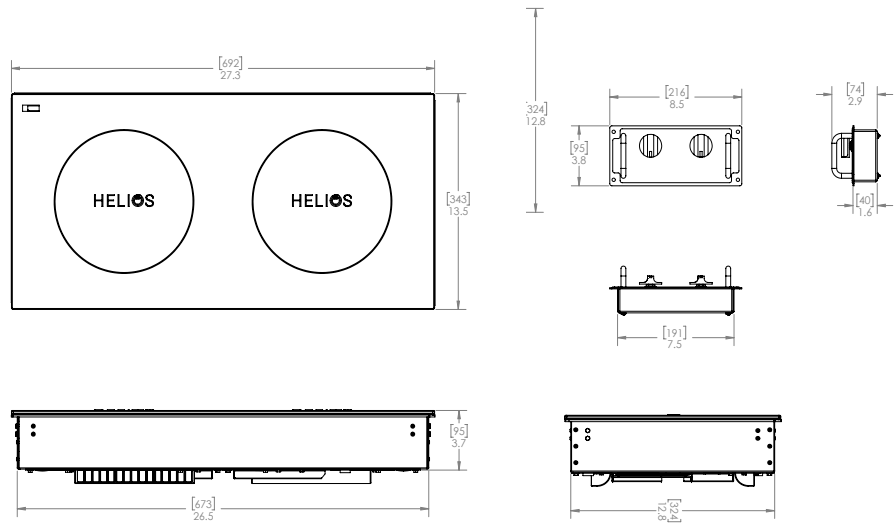

**HELIOS STANDARD
FREESTANDING**

**HELIOS STANDARD
DROP-IN**

**HELIOS TOUCH
FREESTANDING**

DIMENSIONS - HELIOS STANDARD FREESTANDING		
Full Unit Height	5"	127 mm
Full Unit Width	27.4"	696 mm
Full Unit Depth	18.5"	470 mm
Feet Height	1.2"	31 mm
Weight	31 lb.	14 kg
Max Ambient Temperature	122°F	50°C
WALL CLEARANCE*		
Front	2"	51 mm
Sides	2"	51 mm
Rear	2"	51 mm

DIMENSIONS - HELIOS STANDARD DROP-IN		
Full Unit Height	3.7"	95 mm
Full Unit Width	27.3"	692 mm
Housing Width	26.5"	673 mm
Full Unit Depth	13.5"	343 mm
Housing Depth	12.8"	324 mm
Cutout Width	26.88"	683 mm
Cutout Depth	13.13"	334 mm
Weight	30 lb.	13.6 kg
Max Ambient Temperature	122°F	50°C
WALL CLEARANCE*		
Front	2"	51 mm
Sides	2"	51 mm
Rear	2"	51 mm

SHIPPING INFORMATION		
Packaged Height	11"	279 mm
Packaged Width	32"	813 mm
Packaged Depth	23"	584 mm
Packaged Weight	40 lb.	18.14 kg
Item Class	250 NMFC #26710	

NEMA 6-30P

IEC 309,32A, 240V 3 Pin

NEMA 6-50P