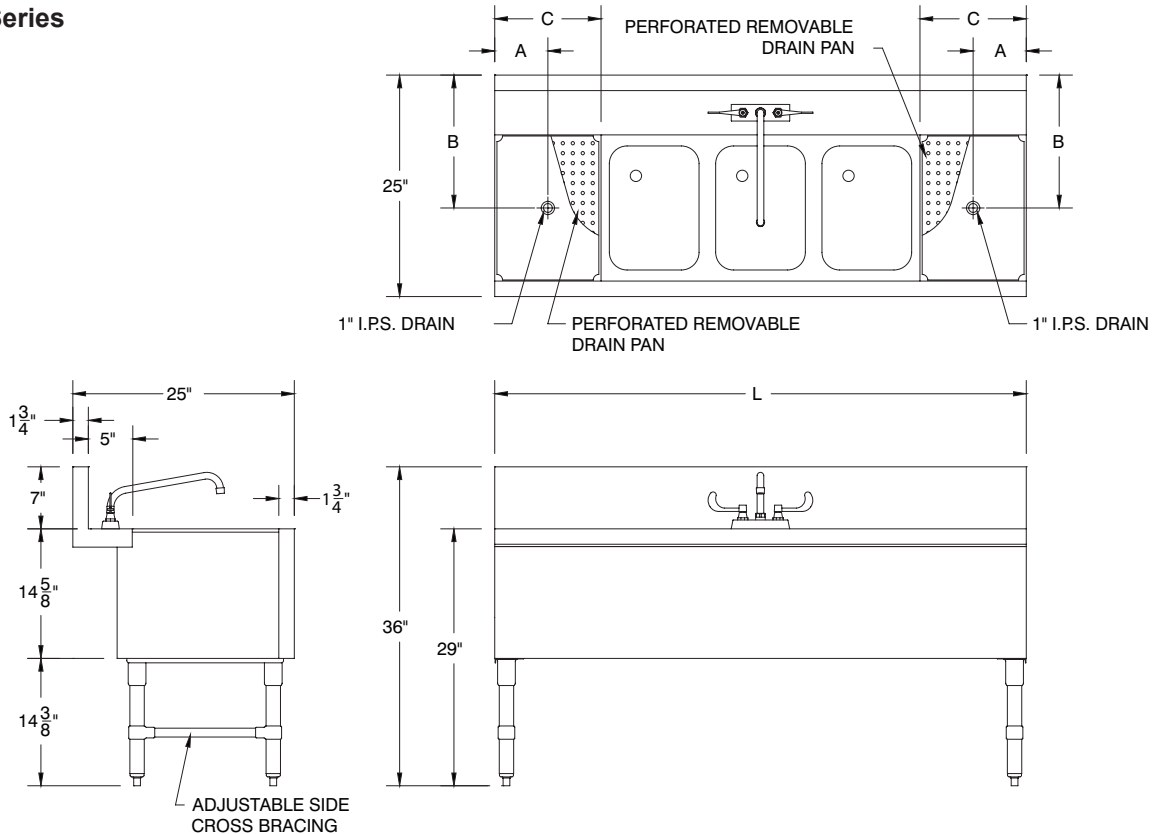

MECHANICAL:

- PRB-19 Series*:** Includes 4" O.C., splash mount swing spout faucet.
- PRB-24 Series*:** Includes 4" O.C., deck mount swing spout faucet.
- All faucets meet federal lead free standards.**
- Each sink bowl includes 9" high overflow pipe with 1 1/2" IPS drain.

*4 Comp. Bar Sinks Include Two 6" Swing Spout Faucets

L And R Indicate Sink Location.

WARNING: Equipment that include faucets on this page may contain a chemical known to the State of California to cause cancer, birth defects or other reproductive harm.

DIMENSIONS and SPECIFICATIONS

TOL Overall: ± .500" Interior: ± .250"

ALL DIMENSIONS ARE TYPICAL

PRB-19 Series

PRB-24 Series

ADVANCE TABCO is constantly engaged in a program of improving our products. Therefore, we reserve the right to change specifications without prior notice.