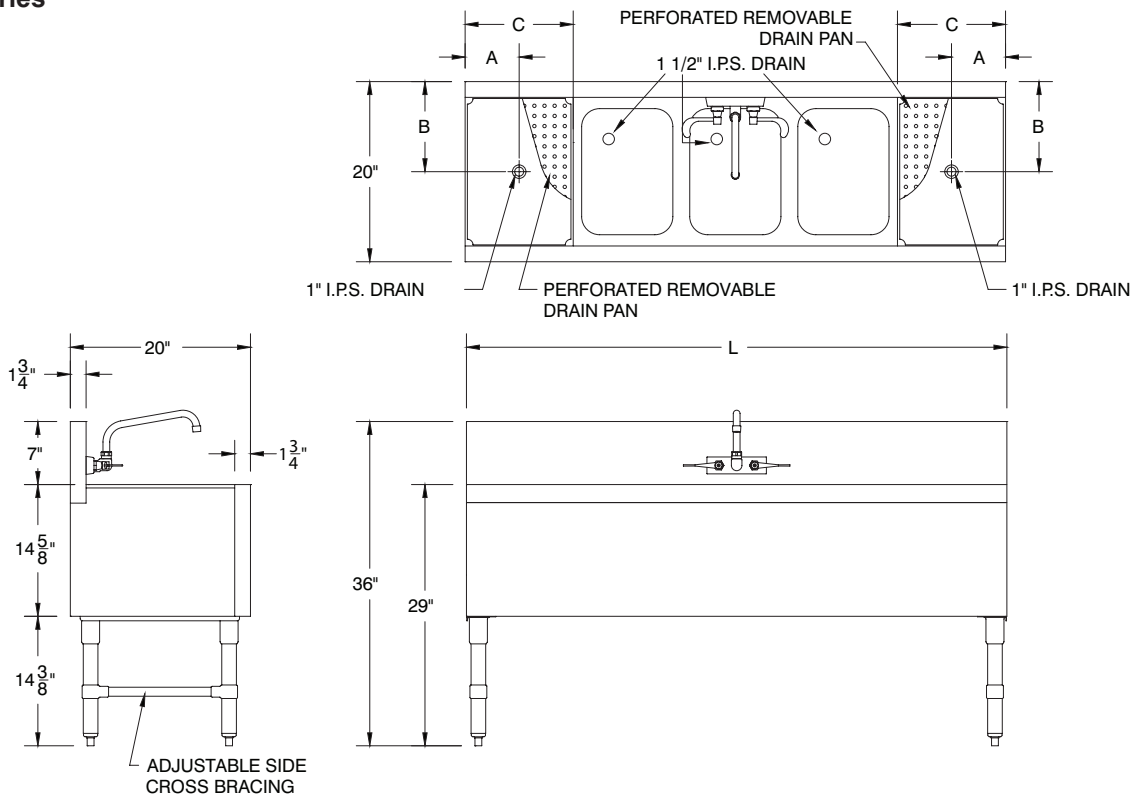

MECHANICAL:

- PRB-19 Series*:** Includes 4" O.C., splash mount swing spout faucet.
- PRB-24 Series*:** Includes 4" O.C., deck mount swing spout faucet.
- All faucets meet federal lead free standards.**
- Each sink bowl includes 9" high overflow pipe with 1 1/2" IPS drain.

*4 Comp. Bar Sinks Include Two 6" Swing Spout Faucets

L And R Indicate Sink Location.

WARNING: Equipment that include faucets on this page may contain a chemical known to the State of California to cause cancer, birth defects or other reproductive harm.

DIMENSIONS and SPECIFICATIONS

TOL Overall: ± .500" Interior: ± .250"

ALL DIMENSIONS ARE TYPICAL

PRB-19 Series

PRB-24 Series

ADVANCE TABCO is constantly engaged in a program of improving our products. Therefore, we reserve the right to change specifications without prior notice.