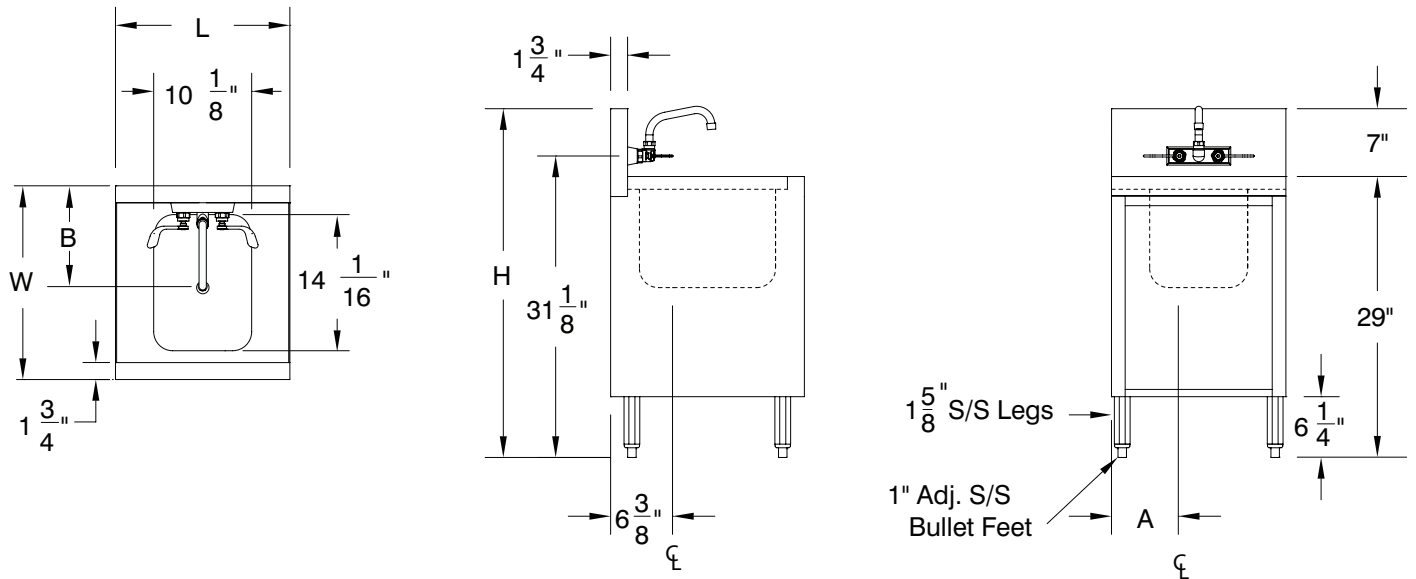

DIMENSIONS and SPECIFICATIONS

TOL Overall: $\pm .500"$ Interior: $\pm .250"$

ALL DIMENSIONS ARE TYPICAL

PRHSC-19 Series

Shown with optional wrist handles