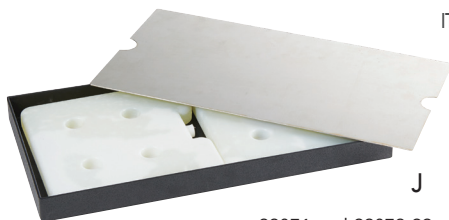

Porcelain Plate

Cold Pack

Liner

H. COLD CONCEPT PORCELAIN PLATE SYSTEM ❄️

Complete Set Includes: Porcelain Plate/Bowl, Cold Pack, and Liner. Place Cold Pack in Freezer for a Minimum of 6 Hours. Keeps Contents Cold for 2-3 Hours. Bases Sold Separately.

ITEM 3063 | Porcelain Plate, Liner, Cold Pack

ITEM 3402 | Hinged Dome Lid

**No Ice?
No Problem!
Keeps Food Cold
& Fresh For Hours**

I. SYDNEY COLD CONCEPT FRAME

Cold Bowl Sold Separately

ITEM 23130-6-13 | 10Wx10Dx6H

COLD BOWL

ITEM 3326-10-55 | 10Wx10Dx4H

22071 and 22072-99

J. MADERA COLD CONCEPT TRAY

Madera Frame Sold Separately.
Cold Concept Set Includes Cold Packs.

ITEM 22071 | 8¾Wx16¾DX1½H | Cold Set

ITEM 22072-99 | 9¾Wx17¾DX1¾H | Frame

L. BAMBOO COLD CONCEPT TRAYS

Includes Frame, Cold Pucks and Stainless Steel Tray

ITEM 22072-1-60 | 9½Wx17¾Dx1¾H

ITEM 22072-4-60 | 9½Wx17¾Dx4¾H

ITEM 22072-7-60 | 9½Wx17¾Dx7¾H

K. STAINLESS STEEL ROUND GEL-FILLED COLD BOWLS ❄️