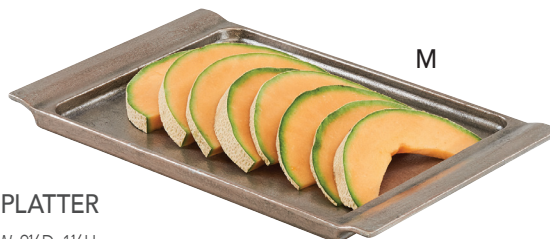

L. BAMBOO COLD CONCEPT TRAYS

Includes Frame, Cold Pucks and Stainless Steel Tray

ITEM 22072-1-60 | 9½Wx17¾Dx1¾H

ITEM 22072-4-60 | 9½Wx17¾Dx4¾H

ITEM 22072-7-60 | 9½Wx17¾Dx7¾H

K. STAINLESS STEEL ROUND GEL-FILLED COLD BOWLS ❄️

ITEM 23425-10-55 | 10DIx4¾H

ITEM 23425-12-55 | 12DIx5H

M. ALUMINIUM PLATTER

ITEM 3672-915 | 15½Wx9½Dx1½H

Please visit www.calmil.com/legal for a complete list of California Proposition 65 related items.

visit us online at: www.calmil.com **CAL·MIL** call toll-free 800-321-9069