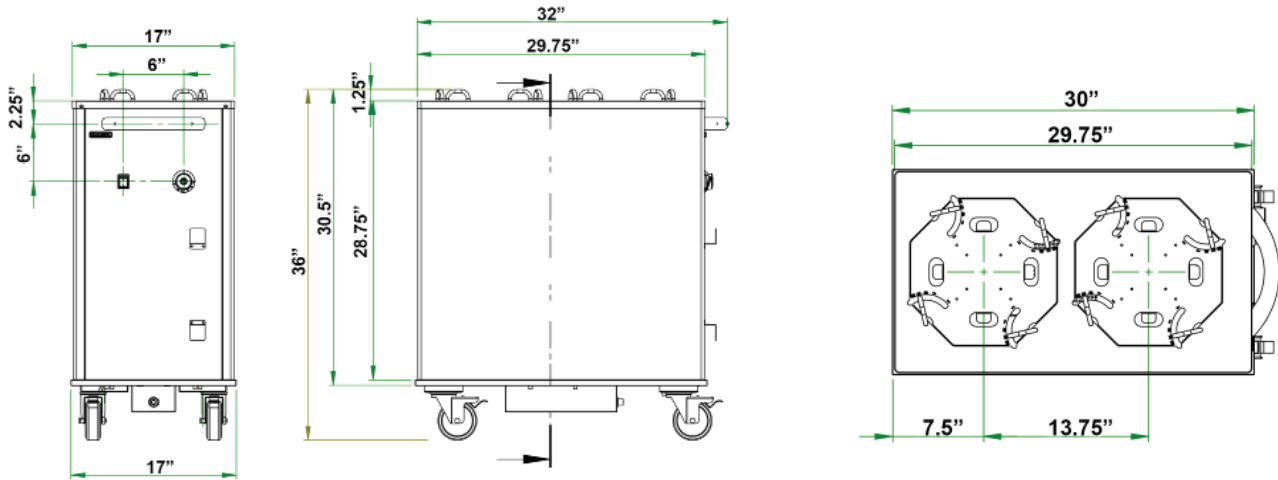

Adjustable Heated Plate Lowerator 2 Tube Dispenser - LR-2

Plan View

Specifications

Item Number	Description	Tubes	Temperature Range	Volts	Wattage	Amps	NEMA Plug
LR-2	Adjustable Heated Plate Lowerator	2	85° F - 185° F	120V	1260W	10.5	5-15P

Item Number	Thermostat Range	Tube Capacity (# Plates)	Max Capacity (Lbs)	Cabinet Height
LR-2	Adjustable Heated Plate Lowerator	80	66 lbs	24.5"

Shipping Info

Item Number	Box Dimensions	Item Dimensions	Gross Weight	Net Weight
LR-2	21.5" x 36.5" x 46.5"	16.5" x 31.5" x 36.5"	99 lbs	93 lbs

For more information about this or any of our other products go to www.admiralcraft.com. This items is listed on AutoQuotes. For full explanation of warranty coverage on this product please refer to warranty page located in the owner's manual and warranty section at www.admiralcraft.com. Specifications subject to change without notice. Please confirm at time of order.