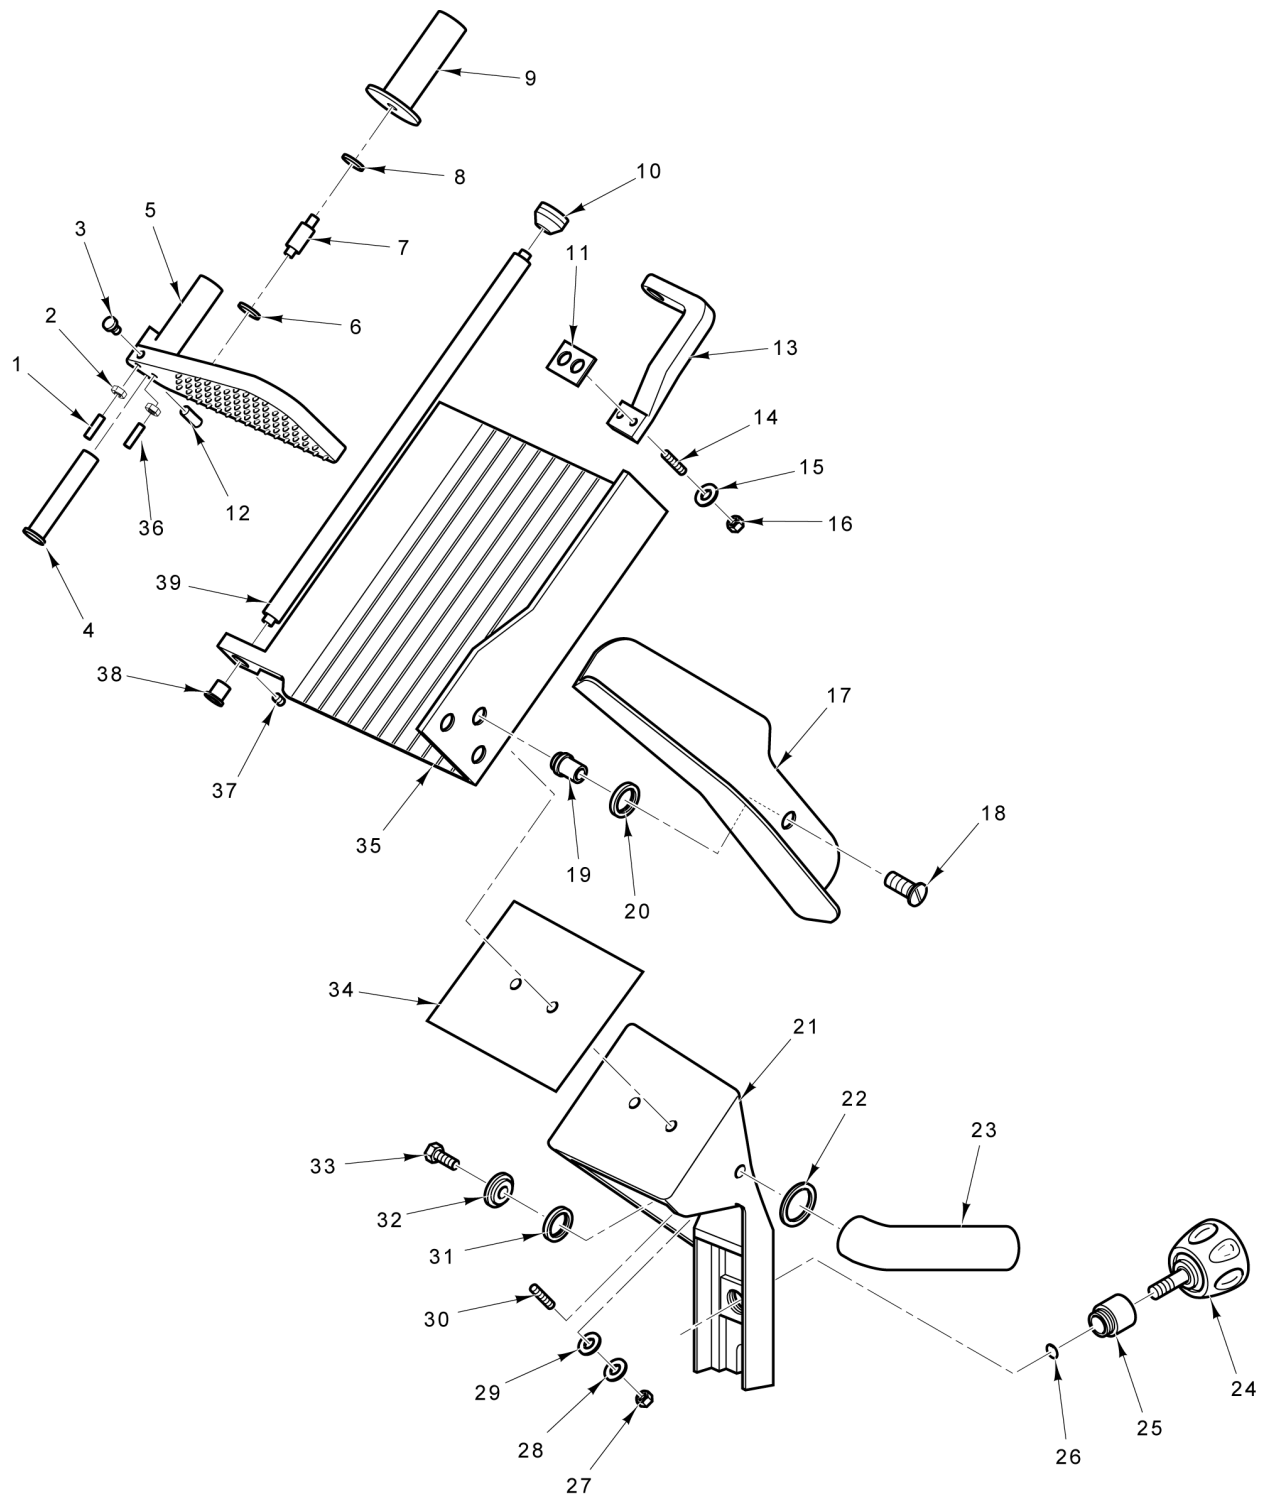

PL-60042

PRODUCT TRAY AND MEAT GRIP

PRODUCT TRAY AND MEAT GRIP

ILLUS. PL-60042	PART NO.	NAME OF PART	AMT.
1	00-913174	Pin Pin.....	1
2	01-40330M-00578	Nut M6 (SST).....	2
3	01-400825-00030	Pin.....	1
4	00-915444	Bushing (Plastic).....	1
5	00-915479	Meat Pusher Assy. (Incls. Items 1 thru 4, 12, & 36).....	1
6	00-915449	Gasket - Handle.....	1
7	00-915450	Spacer.....	1
8	00-915449	Gasket - Handle.....	1
9	00-915451	Handle - Pusher (Grey).....	1
10	00-915455	Knob.....	1
11	00-915456	Gasket - Extension.....	1
12	01-400827-00082	Wear Pad (Plastic).....	1
13	00-915702	Bracllet - Extension (Grey).....	1
14	00-915612-00009	Screw (5923 6 25/A2).....	2
15	01-40829A-10019	Washer.....	2
16	00-915612-00008	Nut (5721 6/A2).....	2
17	00-915268	Guard - Thumb.....	1
18	00-915612-00010	Screw (6109 6 20/A2).....	3
19	00-915460	Insert - Standoff.....	3
20	00-915275	Washer (Rubber).....	3
21	00-915462	Support - Tray.....	1
22	00-915458	Gasket - Carriage Handle.....	1
23	00-875345	Handle - Carriage.....	1
24	00-915464	Knob - Carriage.....	1
25	00-915463	Bushing (Aluminum).....	1
26	01-40829A-10028	Retaining Ring.....	1
27	00-915612-00002	Nut (5589 8/A2).....	2
28	01-40827A-10011	Washer (Aluminum).....	2
29	01-40823E-10014	Washer - Gasket (Rubber).....	2
30	00-915612-00012	Set Screw (5923 8 25/A2).....	2
31	01-40823E-10014	Washer - Gasket (Rubber).....	1
32	01-40827A-10011	Washer (Aluminum).....	1
33	01-400825-00089	Screw.....	1
34	00-915461	Gasket.....	1
35	00-915459	Tray - Product.....	1
36	00-915612-20	Pin Spacer (Plastic).....	1
37	00-915612-00011	Set Screw (5923 8 8/A2).....	1
38	00-915452	Bushing.....	1
39	00-915454	Rod.....	1