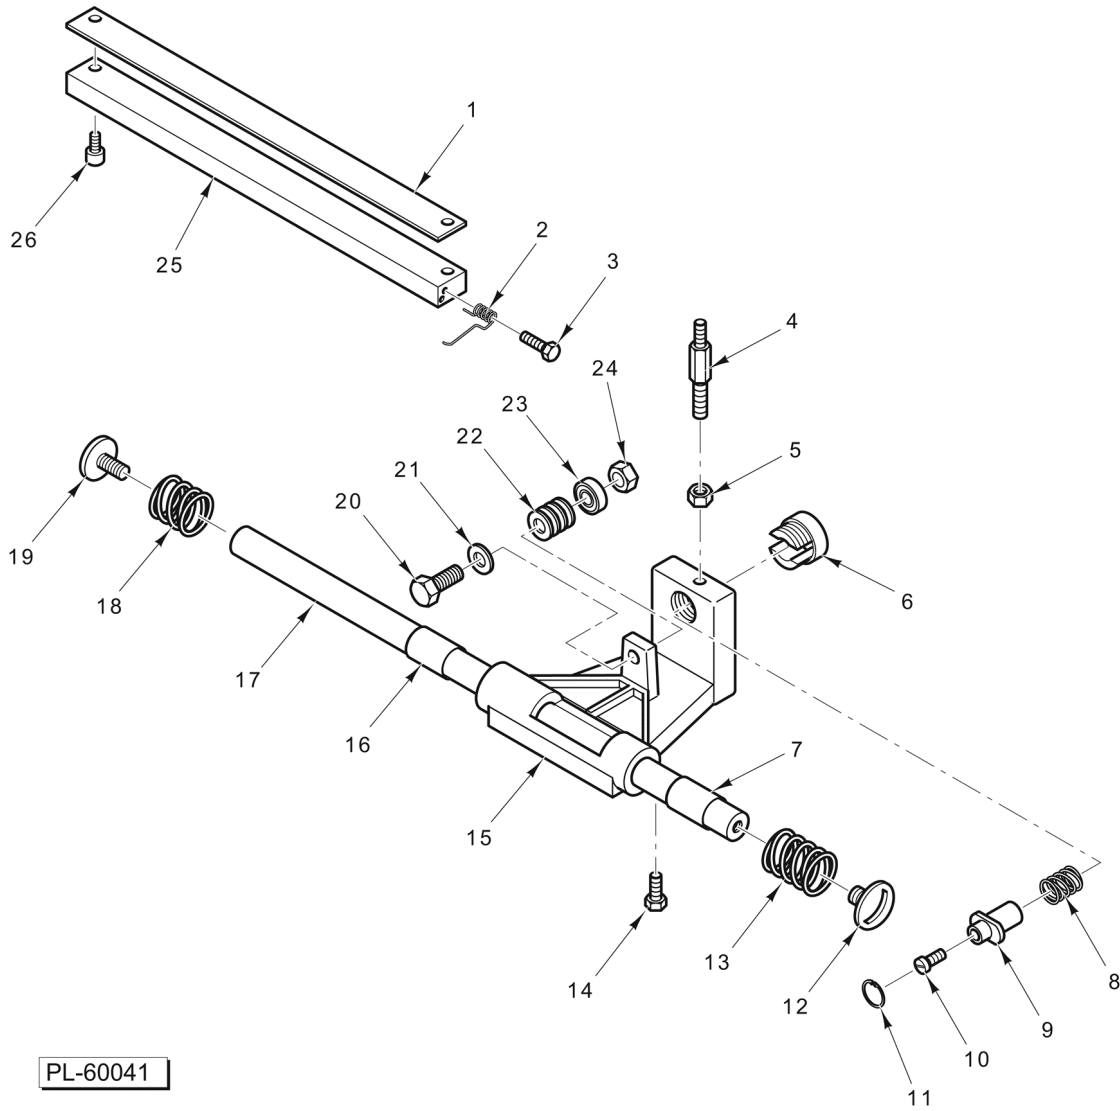

GAUGE PLATE AND INDEX ASSEMBLY

GAUGE PLATE AND INDEX ASSEMBLY

ILLUS.	PART NO.	NAME OF PART	AMT.
PL-60045			
1	00-915481	Plate - Gauge.....	1
2	00-915482	Support - Gauge Plate.....	1
3	01-403301-03812	Washer.....	2
4	01-400825-00089	Screw.....	2
5	00-915483	Bushing.....	1
6	00-915484	Spring.....	1
7	00-915490	Index Knob (Grey).....	1
8	00-915495	Support Assy. (Incls. Items 9 thru 15).....	1
9	00-915486	Support.....	1
10	01-40300M-00098	Nut.....	1
11	00-915488	Pin - Cam.....	1
12	00-915483	Bushing.....	1
13	01-400827-00028	Screw (Brass).....	1
14	01-402101-07041	Nut.....	1
15	01-400825-00030	Pin.....	1
16	01-400827-00031	Set Screw.....	2
17	00-915487	Plate.....	1
18	01-400827-00032	Screw.....	2
19	00-915489	Cam Assy.....	1
20	01-400827-00095	Washer - Spring.....	1
21	01-40829A-10020	Screw.....	1
22	00-915612-00001	Washer (6592 5 10).....	1
23	00-915493	Pin.....	1
24	00-915494	Plate.....	1
25	01-400827-00032	Screw.....	2
26	00-915492	Bushing.....	1
27	00-915491	Bushing.....	1
28	01-40829A-10023	Washer.....	1