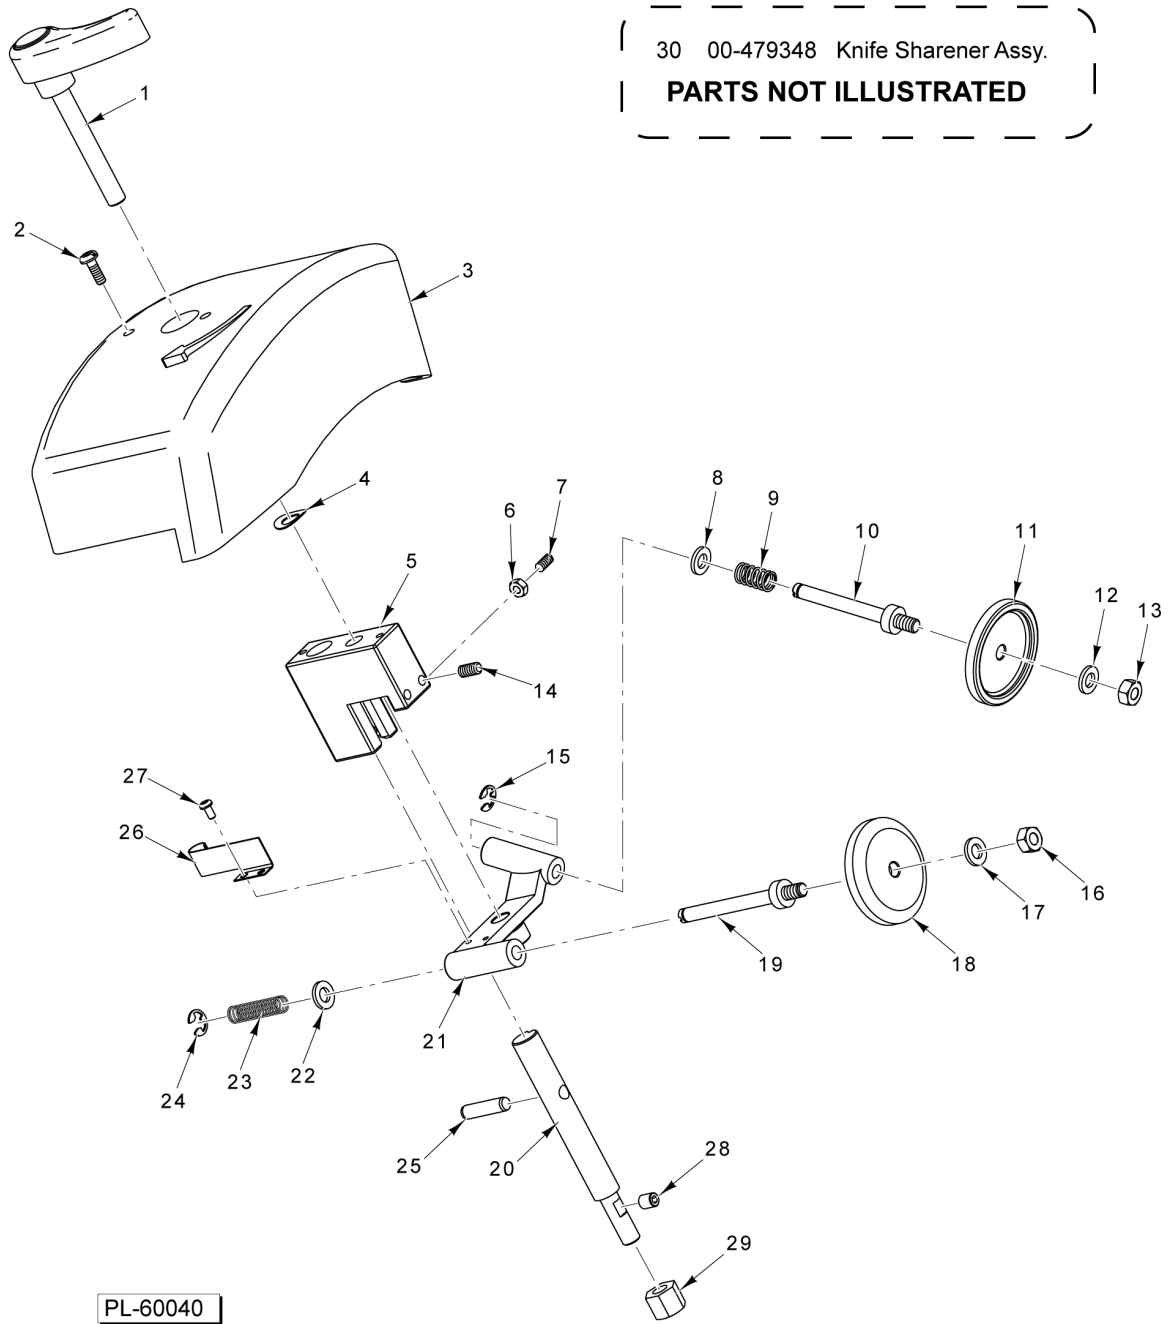

SHARPENER ASSEMBLY

SHARPENER ASSEMBLY

ILLUS.	PART NO.	NAME OF PART	AMT.
PL-60040			
1	00-479347	Knob - Sharpener Assy.....	1
2	00-915612-00013	Screw (5739 5 12/A2).....	2
3	00-479342	Cover - Sharpener.....	1
4	SL-005-09	Spring - Loading.....	1
5	00-479337	Mount - Sharpener.....	1
6	00-915612-00015	Nut (5589 4/A2).....	1
7	00-915612-00019	Set Screw (5923 4 10/A2).....	1
8	01-40829A-10019	Washer.....	1
9	00-479400	Spring - Grinding.....	1
10	00-479339	Shaft - Sharpener.....	1
11	00-479341	Wheel - Grinding.....	1
12	01-40829A-10019	Washer.....	1
13	00-915612-00020	Nut (5589 6/A2).....	1
14	00-915612-00021	Set Screw (5923 5 8/A2).....	2
15	00-915612-00022	Retaining Ring - 6799 5 (6799 5).....	1
16	00-915612-00020	Nut (5589 6/A2).....	1
17	01-40829A-10019	Washer.....	1
18	00-479398	Wheel - Truing.....	1
19	00-479340	Shaft - Truing.....	1
20	00-479343	Shaft - Sharpener.....	1
21	00-479338	Arm - Sharpener.....	1
22	01-40829A-10019	Washer.....	1
23	00-479345	Spring - Truing.....	1
24	00-915612-00022	Retaining Ring - 6799 5 (6799 5).....	1
25	00-915496	Pin.....	1
26	00-479344	Spring - Return.....	1
27	00-915612-00018	Screw (6107 4 6/A2).....	2
28	00-915612-00017	Set Screw (5923 5 8).....	1
29	00-915612-00016	Nut (5721 8/A2).....	1
30	00-479348	Knife Sharpener Assy. (Incls. Items 1 thru 29).....	1